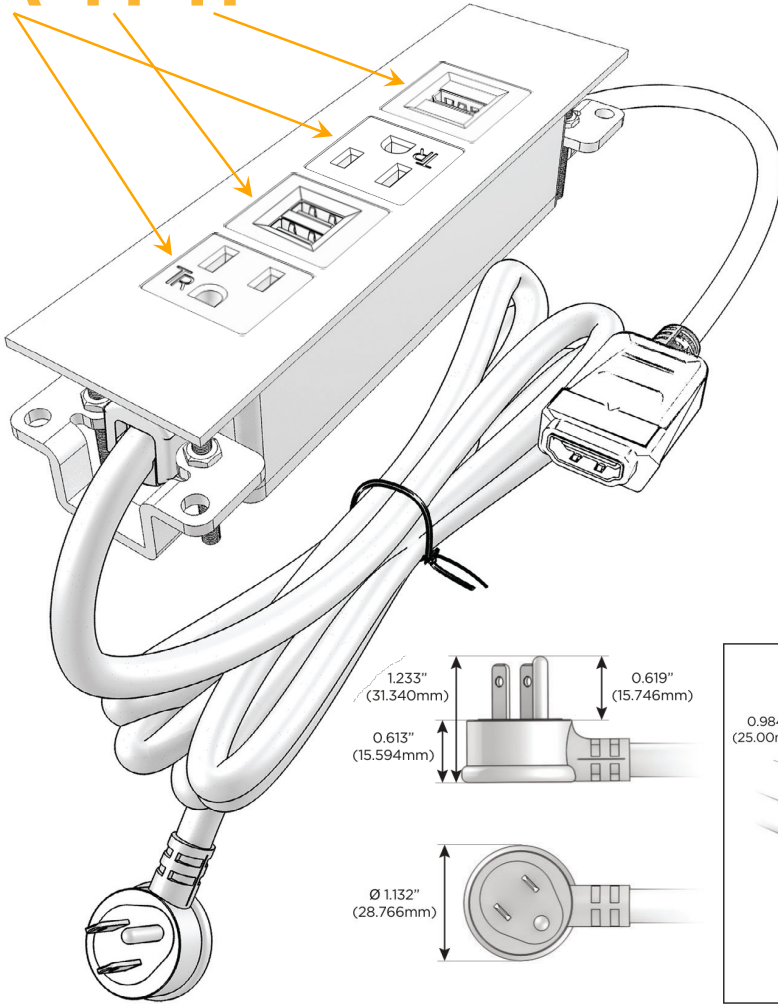

M-POWER-4T

AC POWER & DATA CONNECTIVITY SOLUTION

M-POWER-4T-AMAH-BRAATP

Specs:

Modules/Ports:

- **A** Tamper Resistant AC Receptacle
- **M** Double USB-A (Fast Charging Ports - 18W)
- **H** HDMI

A M H

Distributed by

Mormax Company, Inc.

8 Westchester Plaza

Elmsford, NY 10523

914-699-0101

sales@mormax.com

mormax.com