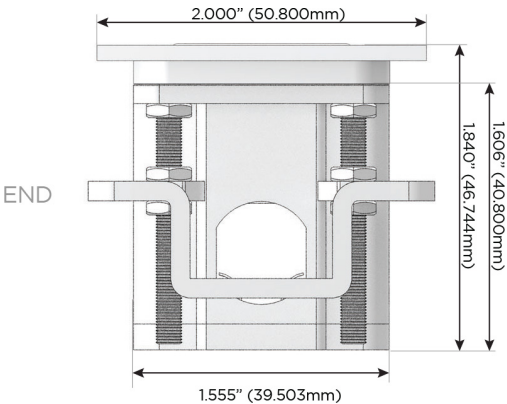

M-POWER-4T

AC POWER & DATA CONNECTIVITY SOLUTION

M-POWER-4T-AMAH-BRAATP

Specs:

Modules/Ports:

- **A** Tamper Resistant AC Receptacle
- **M** Double USB-A (Fast Charging Ports - 18W)
- **H** HDMI

A M H

Distributed by

Mormax Company, Inc.

8 Westchester Plaza

Elmsford, NY 10523

914-699-0101

sales@mormax.com

mormax.com