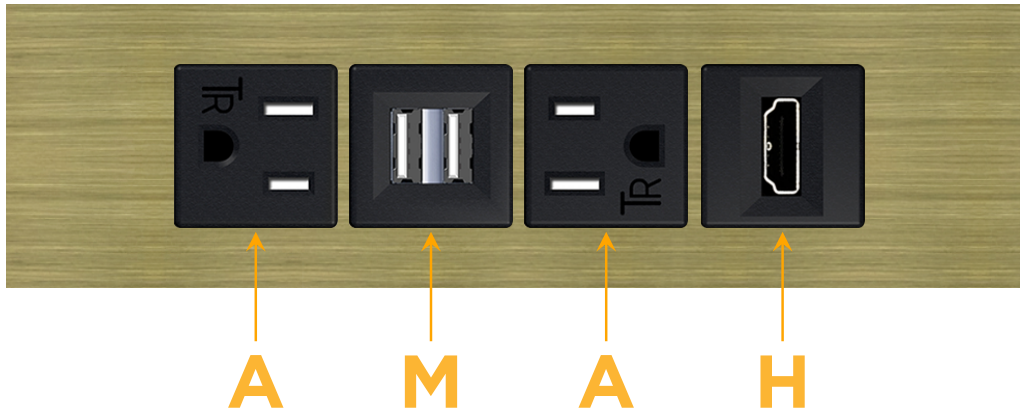

M-POWER-4T

AC POWER & DATA CONNECTIVITY SOLUTION

M-POWER-4T-AMAH-BRAATP

Distributed by

Mormax Company, Inc.

8 Westchester Plaza

Elmsford, NY 10523

914-699-0101

sales@mormax.com

mormax.com

Metro Light & Power's line of power & data solutions offers sophisticated design elements combined with greater ease of installation. Streamlined and low-profile, enhanced by side-exiting cords, our outlets advance the industry with their cutting edge look and feel. We believe flexibility is key, and we provide a variety of mounting options, including the ability to mount in limited spaces. Our outlets are available in many finishes and configurations, in addition to a custom color and finish capability for our clients.

Trim Plate Finish: **BRASS ANTIQUED (ABS)**

Custom Finishes Available

M-POWER-4T-AMAH-BRAATP

Features:

Module/Port Options:

- **A** Tamper Resistant AC Receptacle
- **E** USB-A & USB-C (20W)
- **M** Double USB-A (Fast Charging Ports - 18W)
- **H** HDMI
- **6** CAT 6
- **12** RJ 12
- **X** Switched AC
- **Y** 3-Way Switch (Low Voltage)
- **V** USB-C (45W High Speed Charging Port)
- **S** USB-C (25W High Speed Charging Port)
- **R** Switched AC (Rocker Switch)
- **D** Dimmer Switch

Plug:

Supplied with Low Profile Flat 45° Angle 120 VAC Plug

Optional Standard Straight 120 VAC Plug

Optional Straight 120 VAC Pass-through Plug

- CLEAN, COMPACT DESIGN
- STREAMLINED
- LOW PROFILE
- SIDE-EXITING CORDS
- PLUG & PLAY
- 6' AC CORD & PLUG (FLAT PLUG STANDARD)
- CUSTOMIZABLE CONFIGURATIONS AND FINISHES
- UL LISTED FOR MOUNTING IN FURNITURE
- 15A