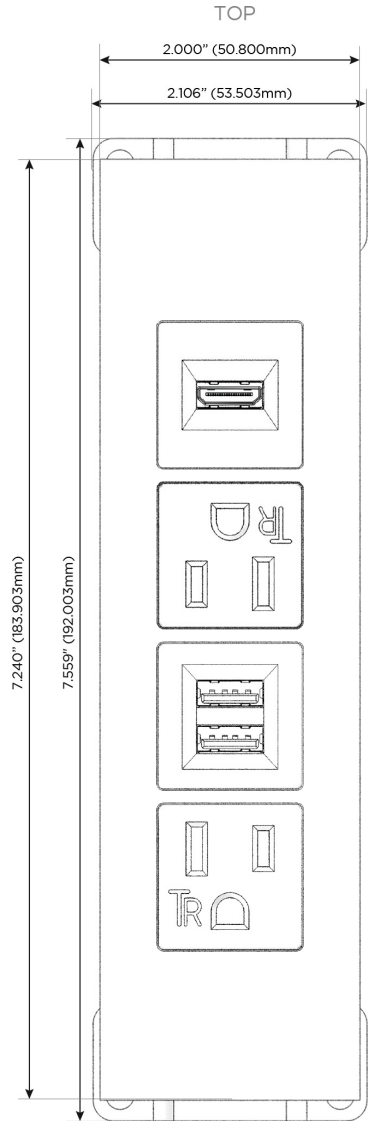

M-POWER-4T

AC POWER & DATA CONNECTIVITY SOLUTION

M-POWER-4T-AMAH-BRAATP

Specs:

Modules/Ports:

- **A** Tamper Resistant AC Receptacle
- **M** Double USB-A (Fast Charging Ports - 18W)
- **H** HDMI

A M H

Distributed by

Mormax Company, Inc.

8 Westchester Plaza

Elmsford, NY 10523

914-699-0101

sales@mormax.com

mormax.com