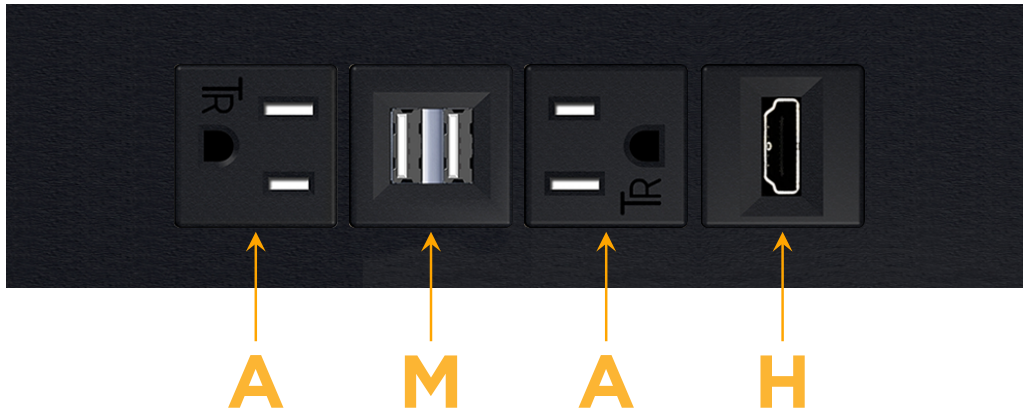

Trim Plate Finish: **BLACK (ABS)**

Custom Finishes Available

M-POWER-4T-AMAH-BATP

Features:

**Module/Port Options:**

- A** Tamper Resistant AC Receptacle
- E** USB-A & USB-C (20W)
- M** Double USB-A (Fast Charging Ports - 18W)
- H** HDMI
- 6** CAT 6
- 12** RJ 12
- X** Switched AC
- Y** 3-Way Switch (Low Voltage)
- V** USB-C (45W High Speed Charging Port)
- S** USB-C (25W High Speed Charging Port)
- R** Switched AC (Rocker Switch)
- D** Dimmer Switch

**Plug:**

Supplied with Low Profile Flat 45° Angle 120 VAC Plug

Optional Standard Straight 120 VAC Plug

Optional Straight 120 VAC Pass-through Plug

- CLEAN, COMPACT DESIGN
- STREAMLINED
- LOW PROFILE
- SIDE-EXITING CORDS
- PLUG & PLAY
- 6' AC CORD & PLUG (FLAT PLUG STANDARD)
- CUSTOMIZABLE CONFIGURATIONS AND FINISHES
- UL LISTED FOR MOUNTING IN FURNITURE
- 15A

# M-POWER-4T

AC POWER & DATA CONNECTIVITY SOLUTION

M-POWER-4T-AMAH-BATP

Specs:

**Modules/Ports:**

- A** Tamper Resistant AC Receptacle
- M** Double USB-A (Fast Charging Ports - 18W)
- H** HDMI

**A M H**

Distributed by