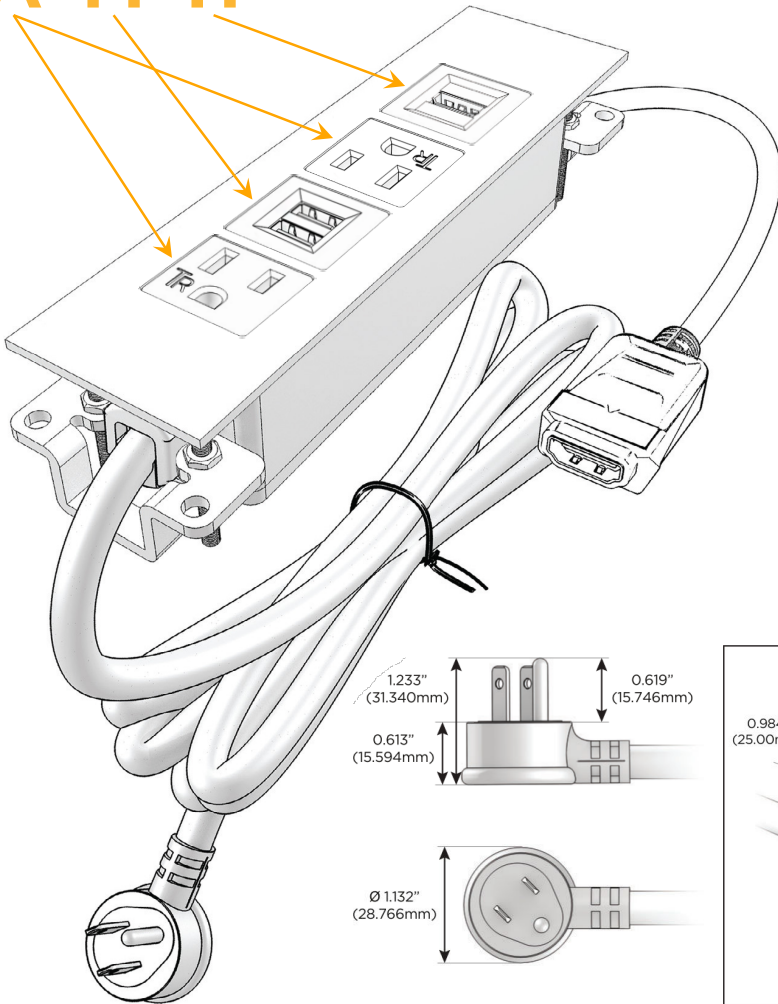

Trim Plate Finish: **BLACK (ABS)**

Custom Finishes Available

M-POWER-4T-AMAH-BATP

Features:

**Module/Port Options:**

- A** Tamper Resistant AC Receptacle
- E** USB-A & USB-C (20W)
- M** Double USB-A (Fast Charging Ports - 18W)
- H** HDMI
- 6** CAT 6
- 12** RJ 12
- X** Switched AC
- Y** 3-Way Switch (Low Voltage)
- V** USB-C (45W High Speed Charging Port)
- S** USB-C (25W High Speed Charging Port)
- R** Switched AC (Rocker Switch)
- D** Dimmer Switch

**Plug:**

Supplied with Low Profile Flat 45° Angle 120 VAC Plug

Optional Standard Straight 120 VAC Plug

Optional Straight 120 VAC Pass-through Plug

- CLEAN, COMPACT DESIGN
- STREAMLINED
- LOW PROFILE
- SIDE-EXITING CORDS
- PLUG & PLAY
- 6' AC CORD & PLUG (FLAT PLUG STANDARD)
- CUSTOMIZABLE CONFIGURATIONS AND FINISHES
- UL LISTED FOR MOUNTING IN FURNITURE
- 15A

# M-POWER-4T

AC POWER & DATA CONNECTIVITY SOLUTION

M-POWER-4T-AMAH-BATP

Specs:

**Modules/Ports:**

- A** Tamper Resistant AC Receptacle
- M** Double USB-A (Fast Charging Ports - 18W)
- H** HDMI

**A M H**

Distributed by