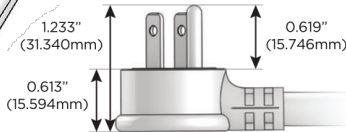

# M-POWER-4T

AC POWER & DATA CONNECTIVITY SOLUTION

M-POWER-4T-AMAH-BATP

Specs:

**Modules/Ports:**

- A** Tamper Resistant AC Receptacle
- M** Double USB-A (Fast Charging Ports - 18W)
- H** HDMI

**A M H**

Distributed by