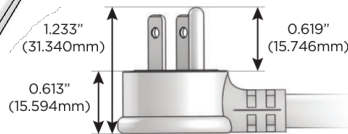

Plug:

Supplied with Low Profile Flat 45° Angle 120 VAC Plug

Optional Standard Straight 120 VAC Plug

Optional Straight 120 VAC Pass-through Plug

- CLEAN, COMPACT DESIGN
- STREAMLINED
- LOW PROFILE
- SIDE-EXITING CORDS
- PLUG & PLAY
- 6' AC CORD & PLUG (FLAT PLUG STANDARD)
- CUSTOMIZABLE CONFIGURATIONS AND FINISHES
- UL LISTED FOR MOUNTING IN FURNITURE
- 15A

M-POWER-4T

AC POWER & DATA CONNECTIVITY SOLUTION

M-POWER-4T-AMAH-B2ATP

Specs:

Modules/Ports:

- A** Tamper Resistant AC Receptacle
- M** Double USB-A (Fast Charging Ports - 18W)
- H** HDMI

A M H

Distributed by