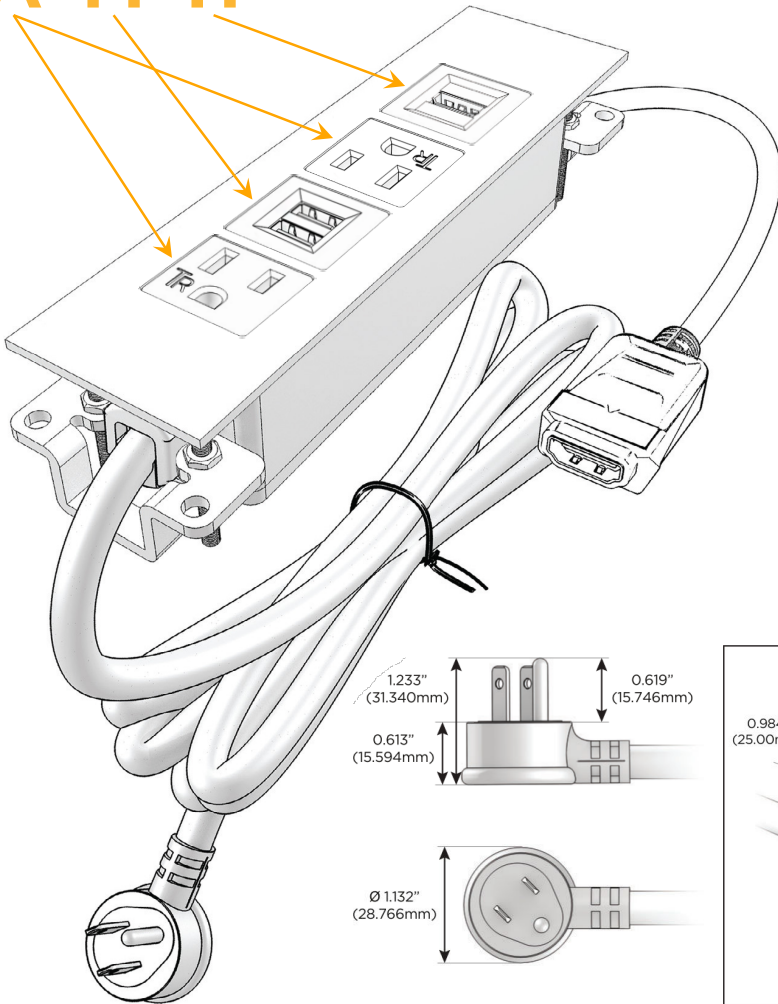

Trim Plate Finish: **SATIN BLACK (ABS)**

Custom Finishes Available

M-POWER-4T-AMAH-B2ATP

Features:

Module/Port Options:

- A** Tamper Resistant AC Receptacle
- E** USB-A & USB-C (20W)
- M** Double USB-A (Fast Charging Ports - 18W)
- H** HDMI
- 6** CAT 6
- 12** RJ 12
- X** Switched AC
- Y** 3-Way Switch (Low Voltage)
- V** USB-C (45W High Speed Charging Port)
- S** USB-C (25W High Speed Charging Port)
- R** Switched AC (Rocker Switch)
- D** Dimmer Switch

Plug:

Supplied with Low Profile Flat 45° Angle 120 VAC Plug

Optional Standard Straight 120 VAC Plug

Optional Straight 120 VAC Pass-through Plug

- CLEAN, COMPACT DESIGN
- STREAMLINED
- LOW PROFILE
- SIDE-EXITING CORDS
- PLUG & PLAY
- 6' AC CORD & PLUG (FLAT PLUG STANDARD)
- CUSTOMIZABLE CONFIGURATIONS AND FINISHES
- UL LISTED FOR MOUNTING IN FURNITURE
- 15A

M-POWER-4T

AC POWER & DATA CONNECTIVITY SOLUTION

M-POWER-4T-AMAH-B2ATP

Specs:

Modules/Ports:

- A** Tamper Resistant AC Receptacle
- M** Double USB-A (Fast Charging Ports - 18W)
- H** HDMI

A M H

Distributed by