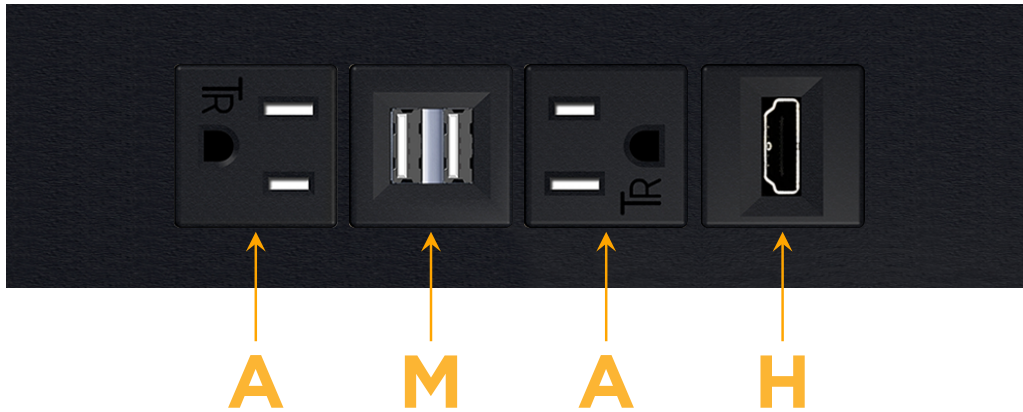

Trim Plate Finish: **SATIN BLACK (ABS)**

Custom Finishes Available

M-POWER-4T-AMAH-B2ATP

Features:

Module/Port Options:

- A** Tamper Resistant AC Receptacle
- E** USB-A & USB-C (20W)
- M** Double USB-A (Fast Charging Ports - 18W)
- H** HDMI
- 6** CAT 6
- 12** RJ 12
- X** Switched AC
- Y** 3-Way Switch (Low Voltage)
- V** USB-C (45W High Speed Charging Port)
- S** USB-C (25W High Speed Charging Port)
- R** Switched AC (Rocker Switch)
- D** Dimmer Switch

Plug:

Supplied with Low Profile Flat 45° Angle 120 VAC Plug

Optional Standard Straight 120 VAC Plug

Optional Straight 120 VAC Pass-through Plug

- CLEAN, COMPACT DESIGN
- STREAMLINED
- LOW PROFILE
- SIDE-EXITING CORDS
- PLUG & PLAY
- 6' AC CORD & PLUG (FLAT PLUG STANDARD)
- CUSTOMIZABLE CONFIGURATIONS AND FINISHES
- UL LISTED FOR MOUNTING IN FURNITURE
- 15A

M-POWER-4T

AC POWER & DATA CONNECTIVITY SOLUTION

M-POWER-4T-AMAH-B2ATP

Specs:

Modules/Ports:

- A** Tamper Resistant AC Receptacle
- M** Double USB-A (Fast Charging Ports - 18W)
- H** HDMI

A M H

Distributed by