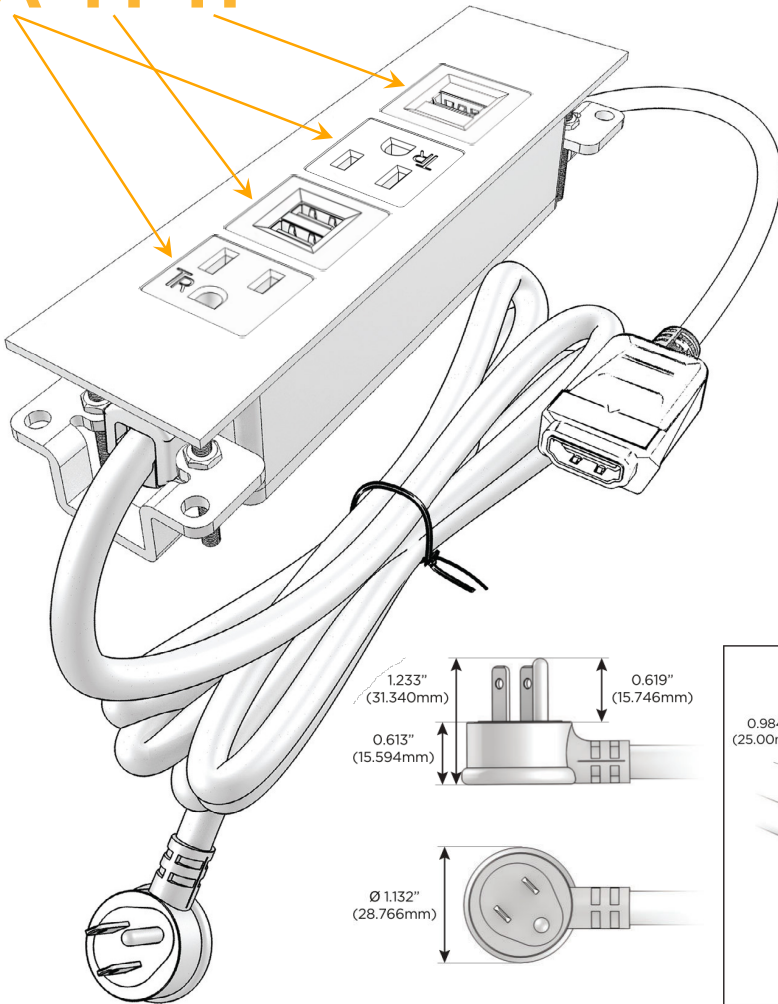

Trim Plate Finish: **SPECIAL ANTIQUE BRONZE (ABS)**

Custom Finishes Available

M-POWER-4T-AMAH-APATP

Features:

Module/Port Options:

- A** Tamper Resistant AC Receptacle
- E** USB-A & USB-C (20W)
- M** Double USB-A (Fast Charging Ports - 18W)
- H** HDMI
- 6** CAT 6
- 12** RJ 12
- X** Switched AC
- Y** 3-Way Switch (Low Voltage)
- V** USB-C (45W High Speed Charging Port)
- S** USB-C (25W High Speed Charging Port)
- R** Switched AC (Rocker Switch)
- D** Dimmer Switch

Plug:

Supplied with Low Profile Flat 45° Angle 120 VAC Plug

Optional Standard Straight 120 VAC Plug

Optional Straight 120 VAC Pass-through Plug

- CLEAN, COMPACT DESIGN
- STREAMLINED
- LOW PROFILE
- SIDE-EXITING CORDS
- PLUG & PLAY
- 6' AC CORD & PLUG (FLAT PLUG STANDARD)
- CUSTOMIZABLE CONFIGURATIONS AND FINISHES
- UL LISTED FOR MOUNTING IN FURNITURE
- 15A

M-POWER-4T

AC POWER & DATA CONNECTIVITY SOLUTION

M-POWER-4T-AMAH-APATP

Specs:

Modules/Ports:

- A** Tamper Resistant AC Receptacle
- M** Double USB-A (Fast Charging Ports - 18W)
- H** HDMI

A M H

Distributed by