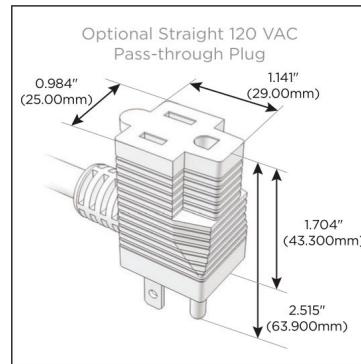

Plug:

Supplied with Low Profile Flat 45° Angle 120 VAC Plug

Optional Standard Straight 120 VAC Plug

Optional Straight 120 VAC Pass-through Plug

- CLEAN, COMPACT DESIGN
- STREAMLINED
- LOW PROFILE
- SIDE-EXITING CORDS
- PLUG & PLAY
- 6' AC CORD & PLUG (FLAT PLUG STANDARD)
- CUSTOMIZABLE CONFIGURATIONS AND FINISHES
- UL LISTED FOR MOUNTING IN FURNITURE
- 15A

M-POWER-4T

AC POWER & DATA CONNECTIVITY SOLUTION

M-POWER-4T-AMAH-APATP

Specs:

Modules/Ports:

- A** Tamper Resistant AC Receptacle
- M** Double USB-A (Fast Charging Ports - 18W)
- H** HDMI

A M H

Distributed by