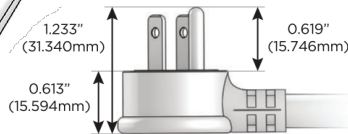

Plug:

Supplied with Low Profile Flat 45° Angle 120 VAC Plug

Optional Standard Straight 120 VAC Plug

Optional Straight 120 VAC Pass-through Plug

- CLEAN, COMPACT DESIGN
- STREAMLINED
- LOW PROFILE
- SIDE-EXITING CORDS
- PLUG & PLAY
- 6' AC CORD & PLUG (FLAT PLUG STANDARD)
- CUSTOMIZABLE CONFIGURATIONS AND FINISHES
- UL LISTED FOR MOUNTING IN FURNITURE
- 15A

M-POWER-4T

AC POWER & DATA CONNECTIVITY SOLUTION

M-POWER-4T-AMAH-APATP

Specs:

Modules/Ports:

- A** Tamper Resistant AC Receptacle
- M** Double USB-A (Fast Charging Ports - 18W)
- H** HDMI

A M H

Distributed by