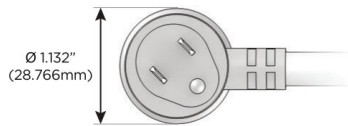

Plug:

Supplied with Low Profile Flat 45° Angle 120 VAC Plug

Optional Standard Straight 120 VAC Plug

Optional Straight 120 VAC Pass-through Plug

- CLEAN, COMPACT DESIGN
- STREAMLINED
- LOW PROFILE
- SIDE-EXITING CORDS
- PLUG & PLAY
- 6' AC CORD & PLUG (FLAT PLUG STANDARD)
- CUSTOMIZABLE CONFIGURATIONS AND FINISHES
- UL LISTED FOR MOUNTING IN FURNITURE
- 15A

M-POWER-4T

AC POWER & DATA CONNECTIVITY SOLUTION

M-POWER-4T-AMAH-APATP

Specs:

Modules/Ports:

- A** Tamper Resistant AC Receptacle
- M** Double USB-A (Fast Charging Ports - 18W)
- H** HDMI

A M H

Distributed by