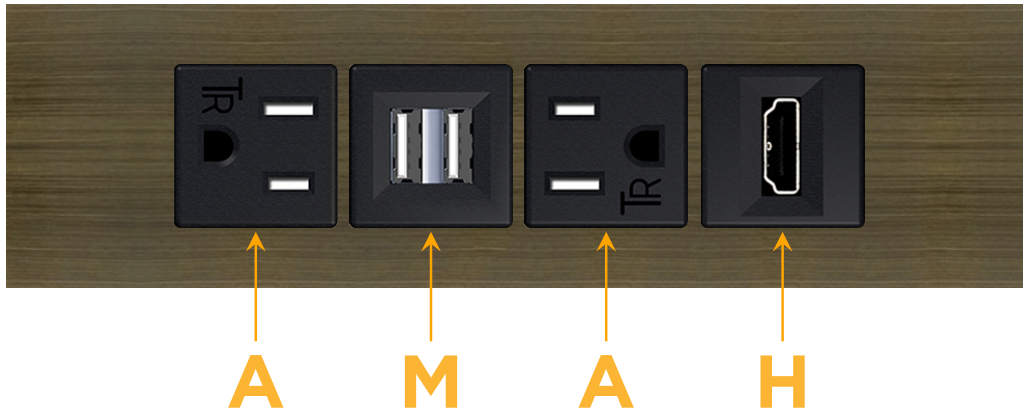

Trim Plate Finish: **SPECIAL ANTIQUE BRONZE (ABS)**

Custom Finishes Available

M-POWER-4T-AMAH-APATP

Features:

Module/Port Options:

- A** Tamper Resistant AC Receptacle
- E** USB-A & USB-C (20W)
- M** Double USB-A (Fast Charging Ports - 18W)
- H** HDMI
- 6** CAT 6
- 12** RJ 12
- X** Switched AC
- Y** 3-Way Switch (Low Voltage)
- V** USB-C (45W High Speed Charging Port)
- S** USB-C (25W High Speed Charging Port)
- R** Switched AC (Rocker Switch)
- D** Dimmer Switch

Plug:

Supplied with Low Profile Flat 45° Angle 120 VAC Plug

Optional Standard Straight 120 VAC Plug

Optional Straight 120 VAC Pass-through Plug

- CLEAN, COMPACT DESIGN
- STREAMLINED
- LOW PROFILE
- SIDE-EXITING CORDS
- PLUG & PLAY
- 6' AC CORD & PLUG (FLAT PLUG STANDARD)
- CUSTOMIZABLE CONFIGURATIONS AND FINISHES
- UL LISTED FOR MOUNTING IN FURNITURE
- 15A

M-POWER-4T

AC POWER & DATA CONNECTIVITY SOLUTION

M-POWER-4T-AMAH-APATP

Specs:

Modules/Ports:

- A** Tamper Resistant AC Receptacle
- M** Double USB-A (Fast Charging Ports - 18W)
- H** HDMI

A M H

Distributed by