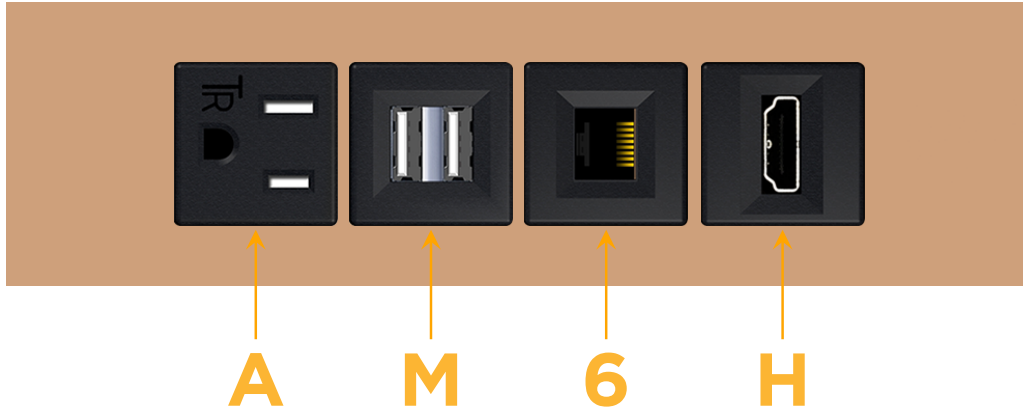

M-POWER-4T

AC POWER & DATA CONNECTIVITY SOLUTION

M-POWER-4T-AM6H-CUATP

Distributed by

Mormax Company, Inc.

8 Westchester Plaza

Elmsford, NY 10523

914-699-0101

sales@mormax.com

mormax.com

Metro Light & Power's line of power & data solutions offers sophisticated design elements combined with greater ease of installation. Streamlined and low-profile, enhanced by side-exiting cords, our outlets advance the industry with their cutting edge look and feel. We believe flexibility is key, and we provide a variety of mounting options, including the ability to mount in limited spaces. Our outlets are available in many finishes and configurations, in addition to a custom color and finish capability for our clients.

Trim Plate Finish: **COPPER (ABS)**

Custom Finishes Available

M-POWER-4T-AM6H-CUATP

Features:

Module/Port Options:

- **A** Tamper Resistant AC Receptacle
- **E** USB-A & USB-C (20W)
- **M** Double USB-A (Fast Charging Ports - 18W)
- **H** HDMI
- **6** CAT 6
- **12** RJ 12
- **X** Switched AC
- **Y** 3-Way Switch (Low Voltage)
- **V** USB-C (45W High Speed Charging Port)
- **S** USB-C (25W High Speed Charging Port)
- **R** Switched AC (Rocker Switch)
- **D** Dimmer Switch

Plug:

Supplied with Low Profile Flat 45° Angle 120 VAC Plug

Optional Standard Straight 120 VAC Plug

Optional Straight 120 VAC Pass-through Plug

- CLEAN, COMPACT DESIGN
- STREAMLINED
- LOW PROFILE
- SIDE-EXITING CORDS
- PLUG & PLAY
- 6' AC CORD & PLUG (FLAT PLUG STANDARD)
- CUSTOMIZABLE CONFIGURATIONS AND FINISHES
- UL LISTED FOR MOUNTING IN FURNITURE
- 15A