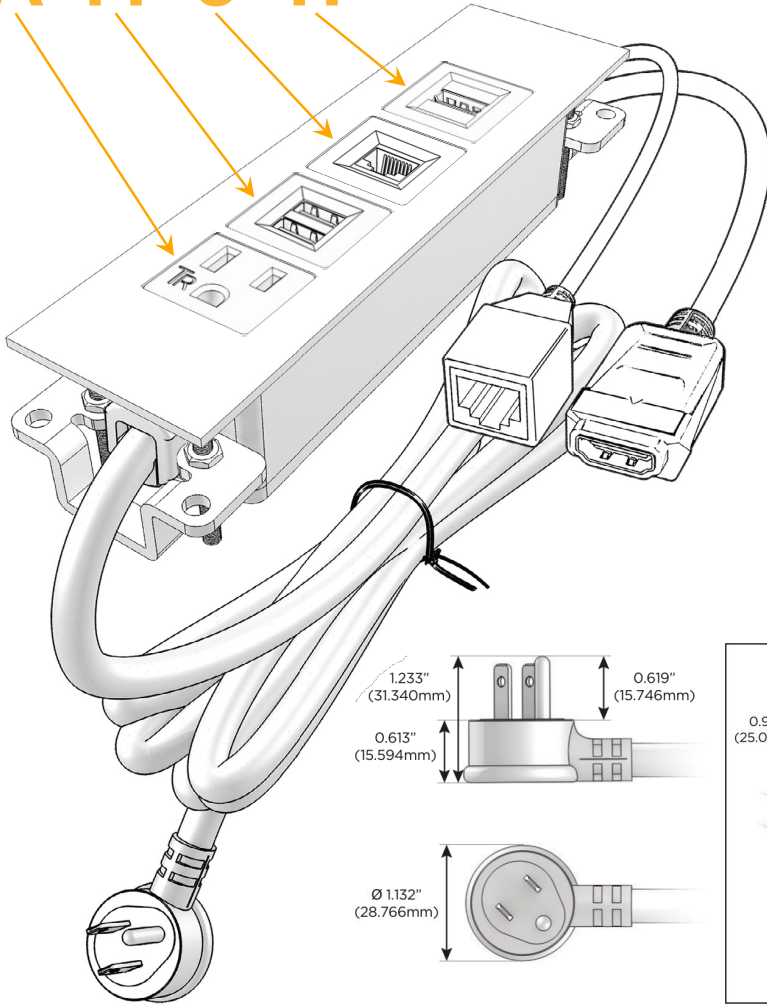

M-POWER-4T

AC POWER & DATA CONNECTIVITY SOLUTION

M-POWER-4T-AM6H-CUATP

Specs:

Modules/Ports:

- **A** Tamper Resistant AC Receptacle
- **M** Double USB-A (Fast Charging Ports - 18W)
- **6** CAT 6
- **H** HDMI

A M 6 H

Distributed by

Mormax Company, Inc.

8 Westchester Plaza

Elmsford, NY 10523

914-699-0101

sales@mormax.com

mormax.com