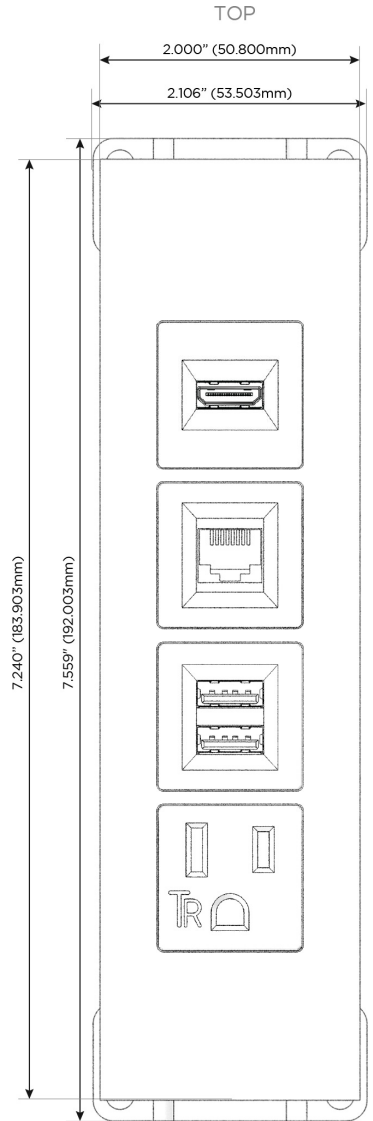

M-POWER-4T

AC POWER & DATA CONNECTIVITY SOLUTION

M-POWER-4T-AM6H-CUATP

Specs:

Modules/Ports:

- **A** Tamper Resistant AC Receptacle
- **M** Double USB-A (Fast Charging Ports - 18W)
- **6** CAT 6
- **H** HDMI

A M 6 H

Distributed by

Mormax Company, Inc.

8 Westchester Plaza

Elmsford, NY 10523

914-699-0101

sales@mormax.com

mormax.com