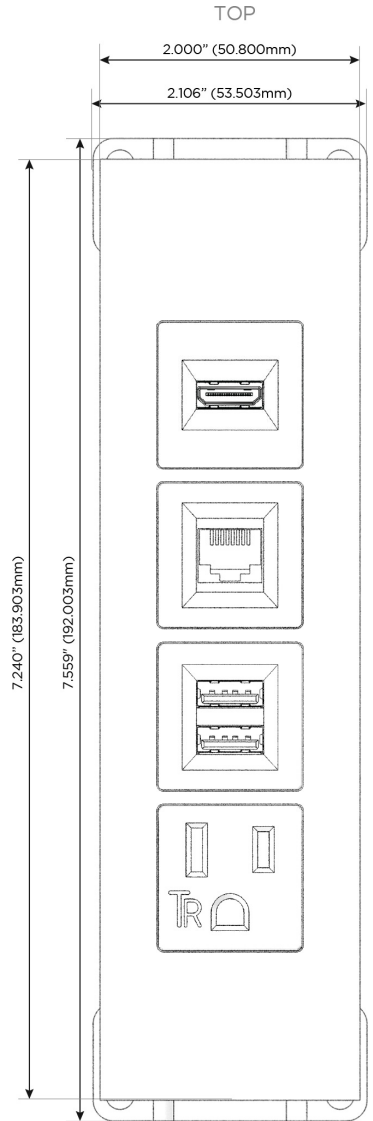

Trim Plate Finish: **CHROME (ABS)**

Custom Finishes Available

M-POWER-4T-AM6H-CRATP

Features:

Module/Port Options:

- A** Tamper Resistant AC Receptacle
- E** USB-A & USB-C (20W)
- M** Double USB-A (Fast Charging Ports - 18W)
- H** HDMI
- 6** CAT 6
- 12** RJ 12
- X** Switched AC
- Y** 3-Way Switch (Low Voltage)
- V** USB-C (45W High Speed Charging Port)
- S** USB-C (25W High Speed Charging Port)
- R** Switched AC (Rocker Switch)
- D** Dimmer Switch

Plug:

Supplied with Low Profile Flat 45° Angle 120 VAC Plug

Optional Standard Straight 120 VAC Plug

Optional Straight 120 VAC Pass-through Plug

- CLEAN, COMPACT DESIGN
- STREAMLINED
- LOW PROFILE
- SIDE-EXITING CORDS
- PLUG & PLAY
- 6' AC CORD & PLUG (FLAT PLUG STANDARD)
- CUSTOMIZABLE CONFIGURATIONS AND FINISHES
- UL LISTED FOR MOUNTING IN FURNITURE
- 15A

M-POWER-4T

AC POWER & DATA CONNECTIVITY SOLUTION

M-POWER-4T-AM6H-CRATP

Specs:

Modules/Ports:

- A** Tamper Resistant AC Receptacle
- M** Double USB-A (Fast Charging Ports - 18W)
- 6** CAT 6
- H** HDMI

A M 6 H