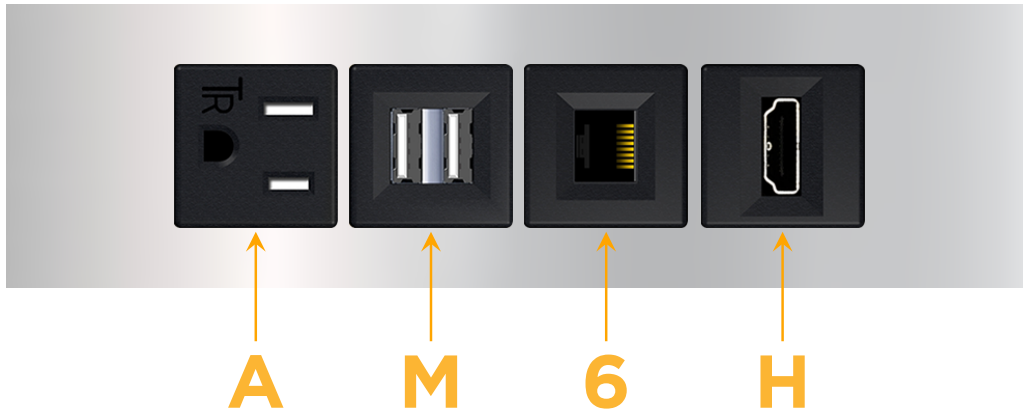

sales@mormax.com

mormax.com

Metro Light & Power's line of power & data solutions offers sophisticated design elements combined with greater ease of installation. Streamlined and low-profile, enhanced by side-exiting cords, our outlets advance the industry with their cutting edge look and feel. We believe flexibility is key, and we provide a variety of mounting options, including the ability to mount in limited spaces. Our outlets are available in many finishes and configurations, in addition to a custom color and finish capability for our clients.

Trim Plate Finish: **CHROME (ABS)**

Custom Finishes Available

M-POWER-4T-AM6H-CRATP

Features:

Module/Port Options:

- A** Tamper Resistant AC Receptacle
- E** USB-A & USB-C (20W)
- M** Double USB-A (Fast Charging Ports - 18W)
- H** HDMI
- 6** CAT 6
- 12** RJ 12
- X** Switched AC
- Y** 3-Way Switch (Low Voltage)
- V** USB-C (45W High Speed Charging Port)
- S** USB-C (25W High Speed Charging Port)
- R** Switched AC (Rocker Switch)
- D** Dimmer Switch

Plug:

Supplied with Low Profile Flat 45° Angle 120 VAC Plug

Optional Standard Straight 120 VAC Plug

Optional Straight 120 VAC Pass-through Plug

- CLEAN, COMPACT DESIGN
- STREAMLINED
- LOW PROFILE
- SIDE-EXITING CORDS
- PLUG & PLAY
- 6' AC CORD & PLUG (FLAT PLUG STANDARD)
- CUSTOMIZABLE CONFIGURATIONS AND FINISHES
- UL LISTED FOR MOUNTING IN FURNITURE
- 15A

M-POWER-4T

AC POWER & DATA CONNECTIVITY SOLUTION

M-POWER-4T-AM6H-CRATP

Specs:

Modules/Ports:

- A** Tamper Resistant AC Receptacle
- M** Double USB-A (Fast Charging Ports - 18W)
- 6** CAT 6
- H** HDMI

A M 6 H