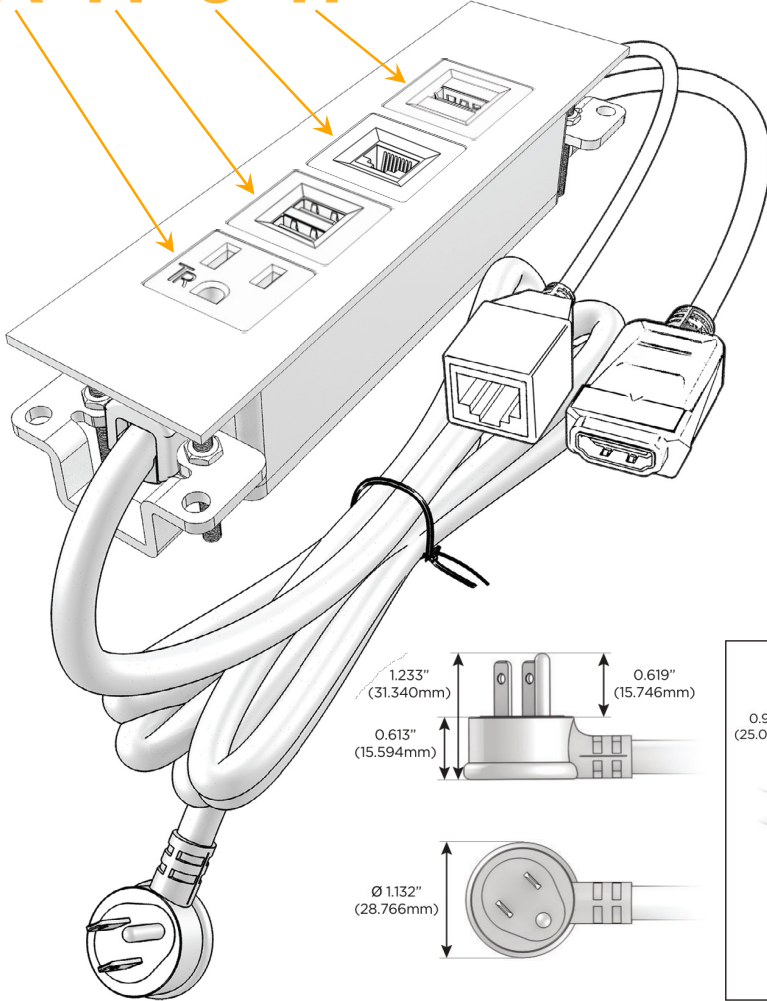

Trim Plate Finish: **CHROME (ABS)**

Custom Finishes Available

M-POWER-4T-AM6H-CRATP

Features:

Module/Port Options:

- A** Tamper Resistant AC Receptacle
- E** USB-A & USB-C (20W)
- M** Double USB-A (Fast Charging Ports - 18W)
- H** HDMI
- 6** CAT 6
- 12** RJ 12
- X** Switched AC
- Y** 3-Way Switch (Low Voltage)
- V** USB-C (45W High Speed Charging Port)
- S** USB-C (25W High Speed Charging Port)
- R** Switched AC (Rocker Switch)
- D** Dimmer Switch

Plug:

Supplied with Low Profile Flat 45° Angle 120 VAC Plug

Optional Standard Straight 120 VAC Plug

Optional Straight 120 VAC Pass-through Plug

- CLEAN, COMPACT DESIGN
- STREAMLINED
- LOW PROFILE
- SIDE-EXITING CORDS
- PLUG & PLAY
- 6' AC CORD & PLUG (FLAT PLUG STANDARD)
- CUSTOMIZABLE CONFIGURATIONS AND FINISHES
- UL LISTED FOR MOUNTING IN FURNITURE
- 15A

M-POWER-4T

AC POWER & DATA CONNECTIVITY SOLUTION

M-POWER-4T-AM6H-CRATP

Specs:

Modules/Ports:

- A** Tamper Resistant AC Receptacle
- M** Double USB-A (Fast Charging Ports - 18W)
- 6** CAT 6
- H** HDMI

A M 6 H