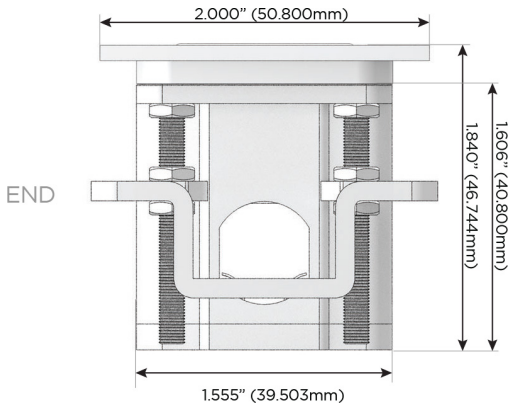

Plug:

Supplied with Low Profile Flat 45° Angle 120 VAC Plug

Optional Standard Straight 120 VAC Plug

Optional Straight 120 VAC Pass-through Plug

- CLEAN, COMPACT DESIGN
- STREAMLINED
- LOW PROFILE
- SIDE-EXITING CORDS
- PLUG & PLAY
- 6' AC CORD & PLUG (FLAT PLUG STANDARD)
- CUSTOMIZABLE CONFIGURATIONS AND FINISHES
- UL LISTED FOR MOUNTING IN FURNITURE
- 15A

M-POWER-4T

AC POWER & DATA CONNECTIVITY SOLUTION

M-POWER-4T-AM6H-CRATP

Specs:

Modules/Ports:

- A** Tamper Resistant AC Receptacle
- M** Double USB-A (Fast Charging Ports - 18W)
- 6** CAT 6
- H** HDMI

A M 6 H