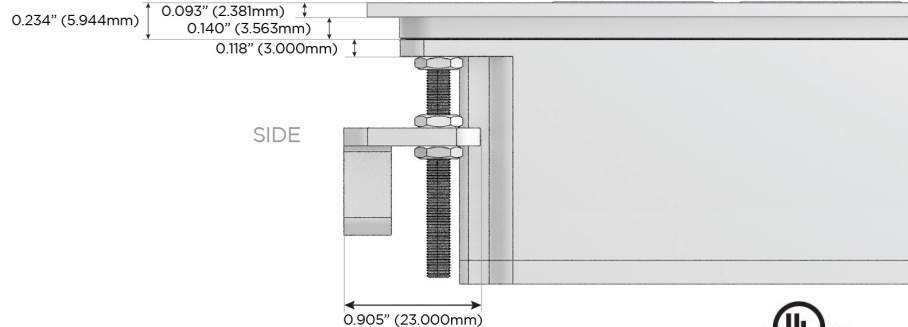

M-POWER-4T

AC POWER & DATA CONNECTIVITY SOLUTION

M-POWER-4T-AM6H-CRATP

Specs:

Modules/Ports:

- A** Tamper Resistant AC Receptacle
- M** Double USB-A (Fast Charging Ports - 18W)
- 6** CAT 6
- H** HDMI

A M 6 H