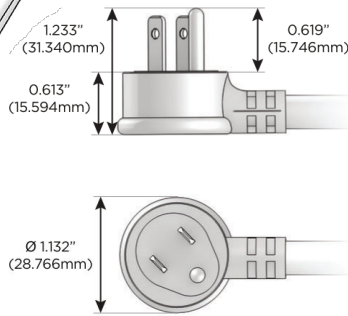

Trim Plate Finish: **CHROME (ABS)**

Custom Finishes Available

M-POWER-4T-AM6H-CRATP

Features:

Module/Port Options:

- A** Tamper Resistant AC Receptacle
- E** USB-A & USB-C (20W)
- M** Double USB-A (Fast Charging Ports - 18W)
- H** HDMI
- 6** CAT 6
- 12** RJ 12
- X** Switched AC
- Y** 3-Way Switch (Low Voltage)
- V** USB-C (45W High Speed Charging Port)
- S** USB-C (25W High Speed Charging Port)
- R** Switched AC (Rocker Switch)
- D** Dimmer Switch

Plug:

Supplied with Low Profile Flat 45° Angle 120 VAC Plug

Optional Standard Straight 120 VAC Plug

Optional Straight 120 VAC Pass-through Plug

- CLEAN, COMPACT DESIGN
- STREAMLINED
- LOW PROFILE
- SIDE-EXITING CORDS
- PLUG & PLAY
- 6' AC CORD & PLUG (FLAT PLUG STANDARD)
- CUSTOMIZABLE CONFIGURATIONS AND FINISHES
- UL LISTED FOR MOUNTING IN FURNITURE
- 15A

M-POWER-4T

AC POWER & DATA CONNECTIVITY SOLUTION

M-POWER-4T-AM6H-CRATP

Specs:

Modules/Ports:

- A** Tamper Resistant AC Receptacle
- M** Double USB-A (Fast Charging Ports - 18W)
- 6** CAT 6
- H** HDMI

A M 6 H