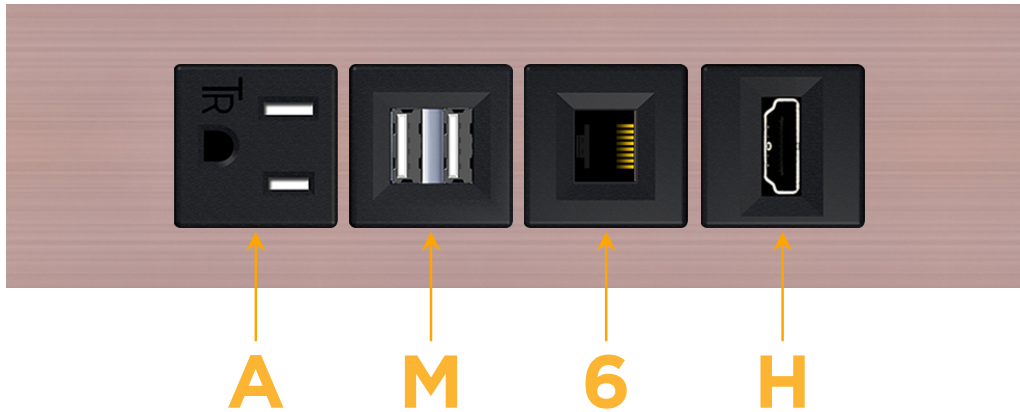

Trim Plate Finish: **CHAMPAGNE (ABS)**

Custom Finishes Available

M-POWER-4T-AM6H-CHATP

Features:

**Module/Port Options:**

- A** Tamper Resistant AC Receptacle
- E** USB-A & USB-C (20W)
- M** Double USB-A (Fast Charging Ports - 18W)
- H** HDMI
- 6** CAT 6
- 12** RJ 12
- X** Switched AC
- Y** 3-Way Switch (Low Voltage)
- V** USB-C (45W High Speed Charging Port)
- S** USB-C (25W High Speed Charging Port)
- R** Switched AC (Rocker Switch)
- D** Dimmer Switch

**Plug:**

Supplied with Low Profile Flat 45° Angle 120 VAC Plug

Optional Standard Straight 120 VAC Plug

Optional Straight 120 VAC Pass-through Plug

- CLEAN, COMPACT DESIGN
- STREAMLINED
- LOW PROFILE
- SIDE-EXITING CORDS
- PLUG & PLAY
- 6' AC CORD & PLUG (FLAT PLUG STANDARD)
- CUSTOMIZABLE CONFIGURATIONS AND FINISHES
- UL LISTED FOR MOUNTING IN FURNITURE
- 15A

### Modules/Ports:

- A** Tamper Resistant AC Receptacle
- M** Double USB-A (Fast Charging Ports - 18W)
- 6** CAT 6
- H** HDMI