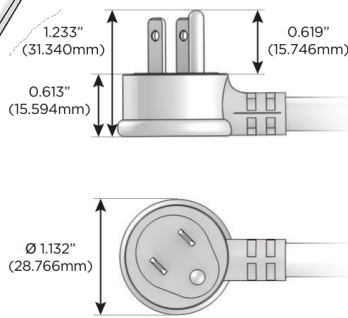

M-POWER-4T

AC POWER & DATA CONNECTIVITY SOLUTION

M-POWER-4T-AM6H-CHATP

Specs:

Modules/Ports:

- **A** Tamper Resistant AC Receptacle
- **M** Double USB-A (Fast Charging Ports - 18W)
- **6** CAT 6
- **H** HDMI

A M 6 H

Distributed by

Mormax Company, Inc.

8 Westchester Plaza

Elmsford, NY 10523

914-699-0101

sales@mormax.com

mormax.com