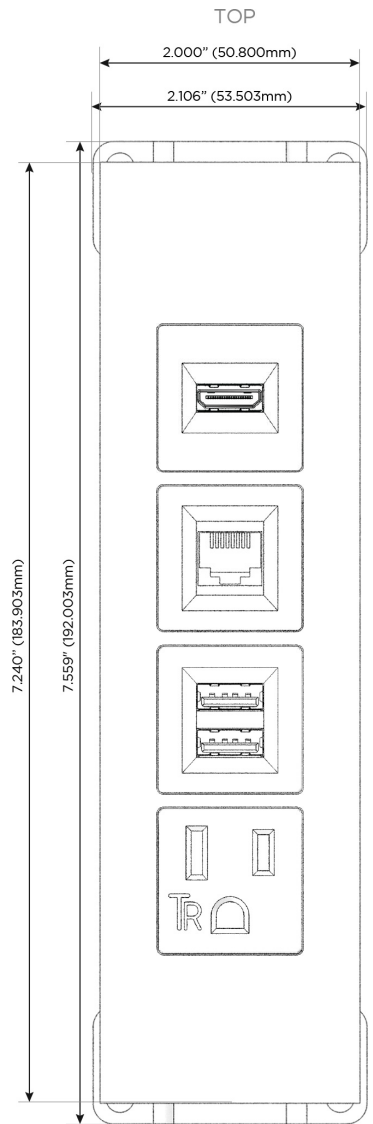

M-POWER-4T

AC POWER & DATA CONNECTIVITY SOLUTION

M-POWER-4T-AM6H-CHATP

Specs:

Modules/Ports:

- **A** Tamper Resistant AC Receptacle
- **M** Double USB-A (Fast Charging Ports - 18W)
- **6** CAT 6
- **H** HDMI

A M 6 H

Distributed by

Mormax Company, Inc.

8 Westchester Plaza

Elmsford, NY 10523

914-699-0101

sales@mormax.com

mormax.com