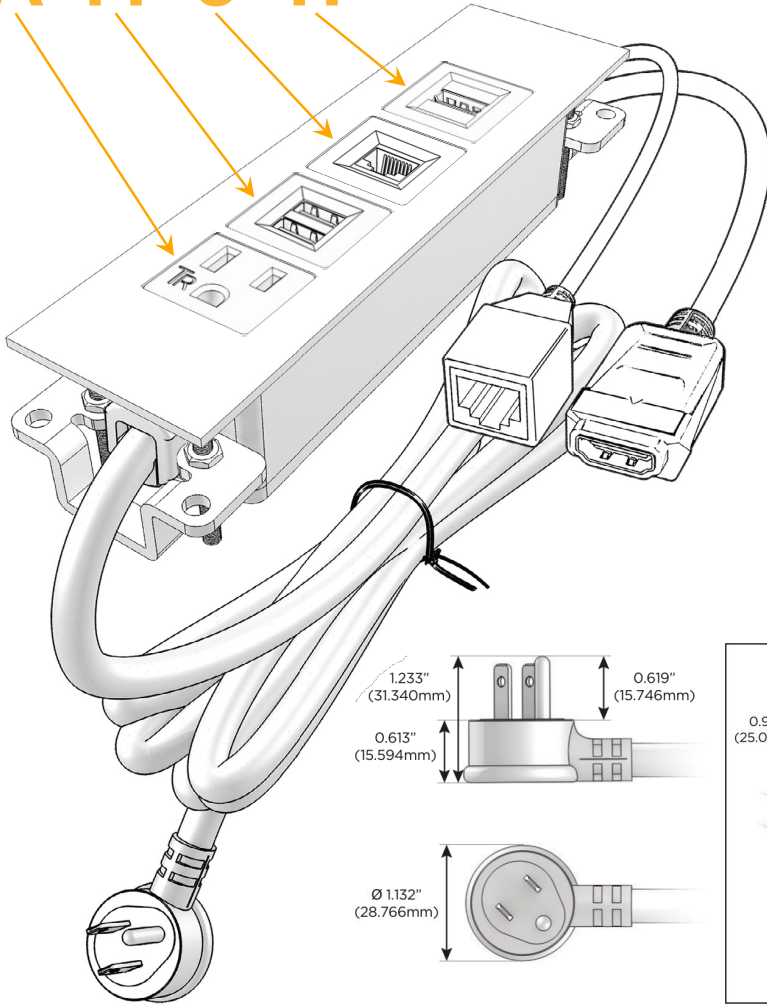

M-POWER-4T

AC POWER & DATA CONNECTIVITY SOLUTION

M-POWER-4T-AM6H-CHATP

Specs:

Modules/Ports:

- **A** Tamper Resistant AC Receptacle
- **M** Double USB-A (Fast Charging Ports - 18W)
- **6** CAT 6
- **H** HDMI

A M 6 H

Distributed by

Mormax Company, Inc.

8 Westchester Plaza

Elmsford, NY 10523

914-699-0101

sales@mormax.com

mormax.com