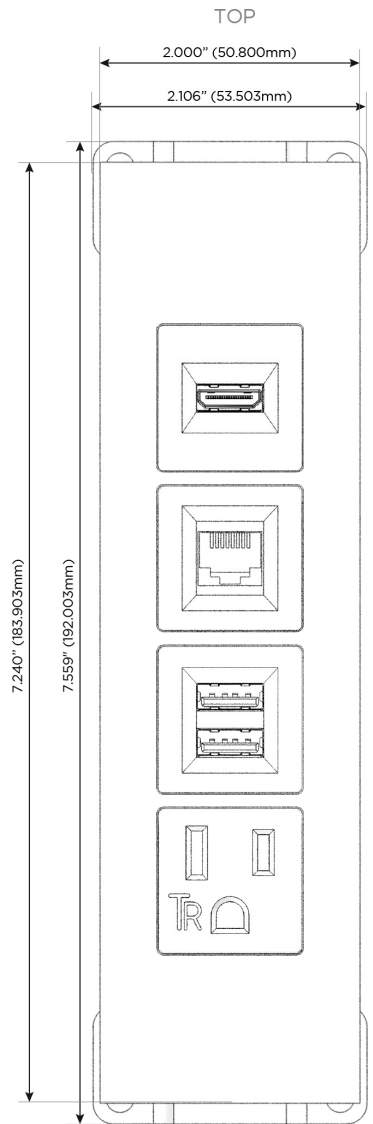

M-POWER-4T

AC POWER & DATA CONNECTIVITY SOLUTION

M-POWER-4T-AM6H-BZATP

Specs:

Modules/Ports:

- **A** Tamper Resistant AC Receptacle
- **M** Double USB-A (Fast Charging Ports - 18W)
- **6** CAT 6
- **H** HDMI

A M 6 H

Distributed by

Mormax Company, Inc.

8 Westchester Plaza

Elmsford, NY 10523

914-699-0101

sales@mormax.com

mormax.com