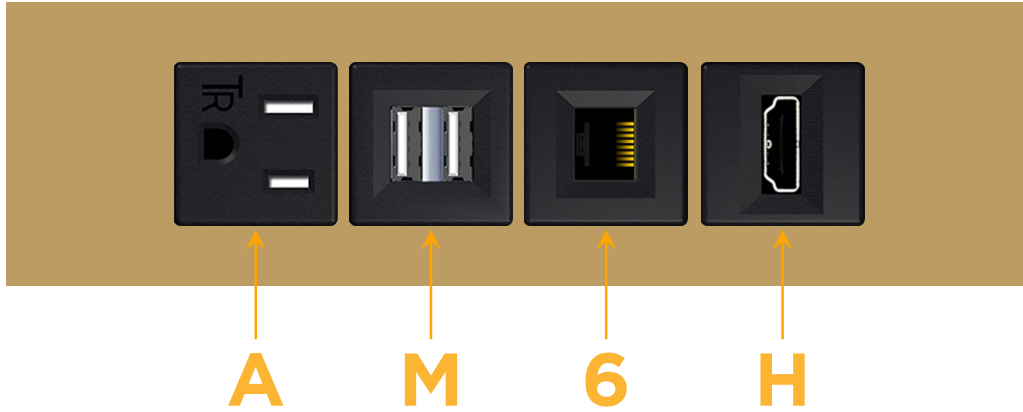

M-POWER-4T

AC POWER & DATA CONNECTIVITY SOLUTION

M-POWER-4T-AM6H-BZATP

Distributed by

Mormax Company, Inc.

8 Westchester Plaza

Elmsford, NY 10523

914-699-0101

sales@mormax.com

mormax.com

Metro Light & Power's line of power & data solutions offers sophisticated design elements combined with greater ease of installation. Streamlined and low-profile, enhanced by side-exiting cords, our outlets advance the industry with their cutting edge look and feel. We believe flexibility is key, and we provide a variety of mounting options, including the ability to mount in limited spaces. Our outlets are available in many finishes and configurations, in addition to a custom color and finish capability for our clients.

Trim Plate Finish: **STANDARD BRONZE (ABS)**

Custom Finishes Available

M-POWER-4T-AM6H-BZATP

Features:

Module/Port Options:

- **A** Tamper Resistant AC Receptacle
- **E** USB-A & USB-C (20W)
- **M** Double USB-A (Fast Charging Ports - 18W)
- **H** HDMI
- **6** CAT 6
- **12** RJ 12
- **X** Switched AC
- **Y** 3-Way Switch (Low Voltage)
- **V** USB-C (45W High Speed Charging Port)
- **S** USB-C (25W High Speed Charging Port)
- **R** Switched AC (Rocker Switch)
- **D** Dimmer Switch

Plug:

Supplied with Low Profile Flat 45° Angle 120 VAC Plug

Optional Standard Straight 120 VAC Plug

Optional Straight 120 VAC Pass-through Plug

- CLEAN, COMPACT DESIGN
- STREAMLINED
- LOW PROFILE
- SIDE-EXITING CORDS
- PLUG & PLAY
- 6' AC CORD & PLUG (FLAT PLUG STANDARD)
- CUSTOMIZABLE CONFIGURATIONS AND FINISHES
- UL LISTED FOR MOUNTING IN FURNITURE
- 15A