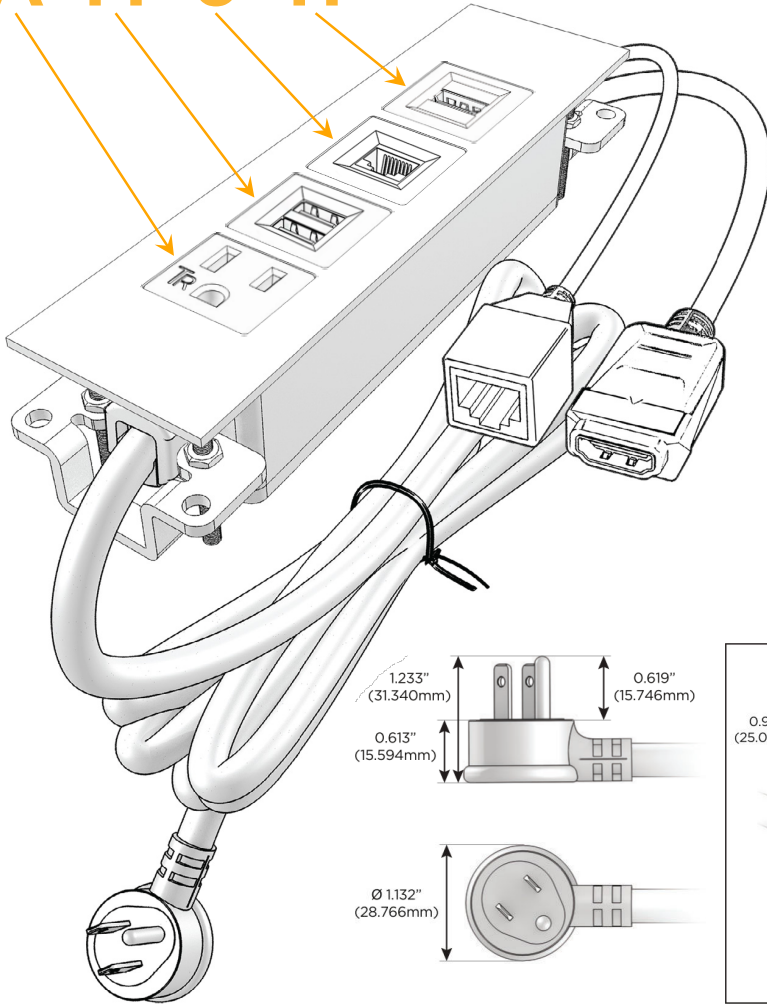

M-POWER-4T

AC POWER & DATA CONNECTIVITY SOLUTION

M-POWER-4T-AM6H-BZATP

Specs:

Modules/Ports:

- **A** Tamper Resistant AC Receptacle
- **M** Double USB-A (Fast Charging Ports - 18W)
- **6** CAT 6
- **H** HDMI

A M 6 H

Distributed by

Mormax Company, Inc.

8 Westchester Plaza

Elmsford, NY 10523

914-699-0101

sales@mormax.com

mormax.com