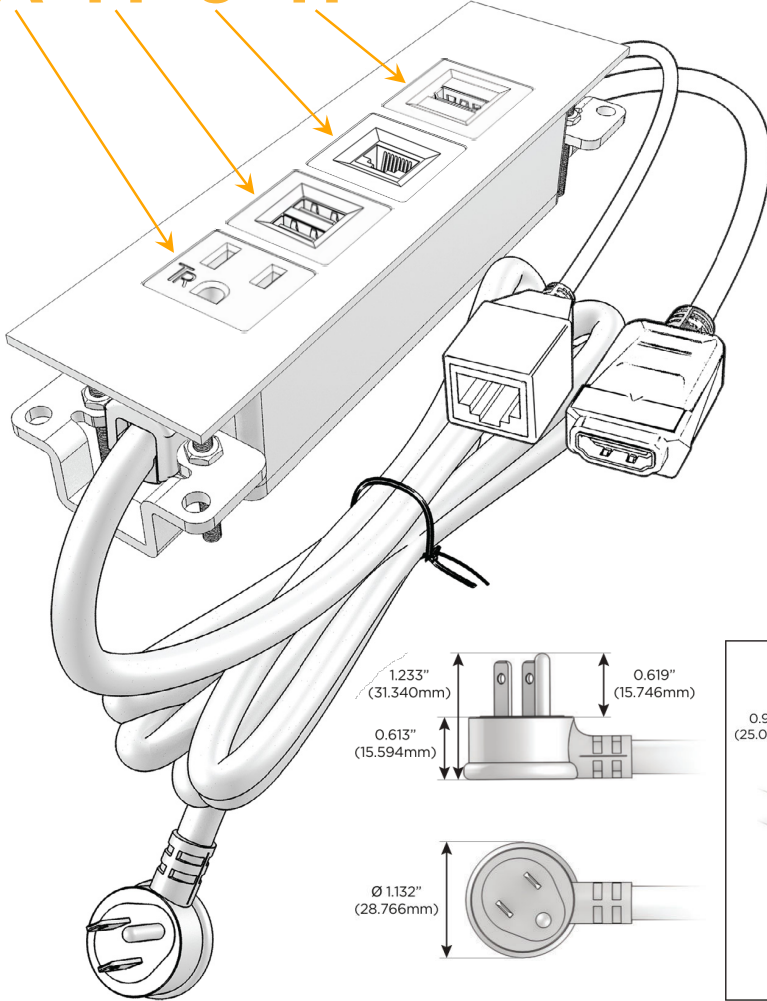

Trim Plate Finish: **SOLID BRONZE BRUSHED**

Custom Finishes Available

M-POWER-4T-AM6H-BZ4TP

Features:

Module/Port Options:

- A** Tamper Resistant AC Receptacle
- E** USB-A & USB-C (20W)
- M** Double USB-A (Fast Charging Ports - 18W)
- H** HDMI
- 6** CAT 6
- 12** RJ 12
- X** Switched AC
- Y** 3-Way Switch (Low Voltage)
- V** USB-C (45W High Speed Charging Port)
- S** USB-C (25W High Speed Charging Port)
- R** Switched AC (Rocker Switch)
- D** Dimmer Switch

Plug:

Supplied with Low Profile Flat 45° Angle 120 VAC Plug

Optional Standard Straight 120 VAC Plug

Optional Straight 120 VAC Pass-through Plug

- CLEAN, COMPACT DESIGN
- STREAMLINED
- LOW PROFILE
- SIDE-EXITING CORDS
- PLUG & PLAY
- 6' AC CORD & PLUG (FLAT PLUG STANDARD)
- CUSTOMIZABLE CONFIGURATIONS AND FINISHES
- UL LISTED FOR MOUNTING IN FURNITURE
- 15A

M-POWER-4T

AC POWER & DATA CONNECTIVITY SOLUTION

M-POWER-4T-AM6H-BZ4TP

Specs:

Modules/Ports:

- A** Tamper Resistant AC Receptacle
- M** Double USB-A (Fast Charging Ports - 18W)
- 6** CAT 6
- H** HDMI

A M 6 H