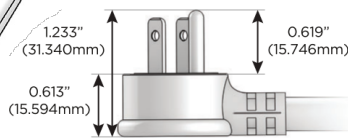

M-POWER-4T

AC POWER & DATA CONNECTIVITY SOLUTION

M-POWER-4T-AM6H-BZ4TP

Specs:

Modules/Ports:

- A** Tamper Resistant AC Receptacle
- M** Double USB-A (Fast Charging Ports - 18W)
- 6** CAT 6
- H** HDMI

A M 6 H