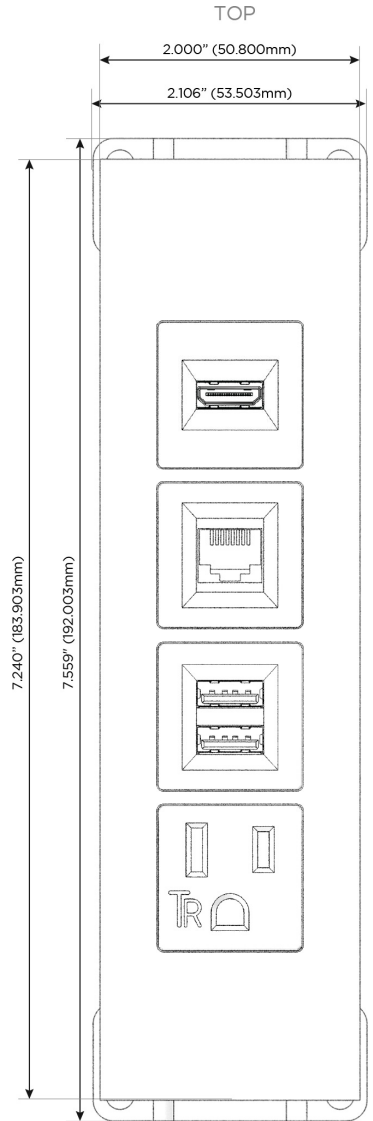

Trim Plate Finish: **SOLID BRONZE BRUSHED**

Custom Finishes Available

M-POWER-4T-AM6H-BZ4TP

Features:

Module/Port Options:

- A** Tamper Resistant AC Receptacle
- E** USB-A & USB-C (20W)
- M** Double USB-A (Fast Charging Ports - 18W)
- H** HDMI
- 6** CAT 6
- 12** RJ 12
- X** Switched AC
- Y** 3-Way Switch (Low Voltage)
- V** USB-C (45W High Speed Charging Port)
- S** USB-C (25W High Speed Charging Port)
- R** Switched AC (Rocker Switch)
- D** Dimmer Switch

Plug:

Supplied with Low Profile Flat 45° Angle 120 VAC Plug

Optional Standard Straight 120 VAC Plug

Optional Straight 120 VAC Pass-through Plug

- CLEAN, COMPACT DESIGN
- STREAMLINED
- LOW PROFILE
- SIDE-EXITING CORDS
- PLUG & PLAY
- 6' AC CORD & PLUG (FLAT PLUG STANDARD)
- CUSTOMIZABLE CONFIGURATIONS AND FINISHES
- UL LISTED FOR MOUNTING IN FURNITURE
- 15A

M-POWER-4T

AC POWER & DATA CONNECTIVITY SOLUTION

M-POWER-4T-AM6H-BZ4TP

Specs:

Modules/Ports:

- A** Tamper Resistant AC Receptacle
- M** Double USB-A (Fast Charging Ports - 18W)
- 6** CAT 6
- H** HDMI

A M 6 H