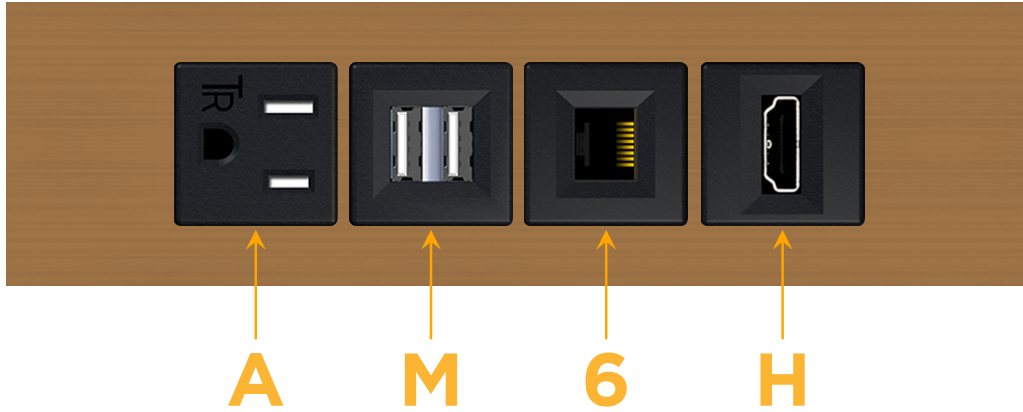

Trim Plate Finish: **SOLID BRONZE BRUSHED**

Custom Finishes Available

M-POWER-4T-AM6H-BZ4TP

Features:

Module/Port Options:

- A** Tamper Resistant AC Receptacle
- E** USB-A & USB-C (20W)
- M** Double USB-A (Fast Charging Ports - 18W)
- H** HDMI
- 6** CAT 6
- 12** RJ 12
- X** Switched AC
- Y** 3-Way Switch (Low Voltage)
- V** USB-C (45W High Speed Charging Port)
- S** USB-C (25W High Speed Charging Port)
- R** Switched AC (Rocker Switch)
- D** Dimmer Switch

Plug:

Supplied with Low Profile Flat 45° Angle 120 VAC Plug

Optional Standard Straight 120 VAC Plug

Optional Straight 120 VAC Pass-through Plug

- CLEAN, COMPACT DESIGN
- STREAMLINED
- LOW PROFILE
- SIDE-EXITING CORDS
- PLUG & PLAY
- 6' AC CORD & PLUG (FLAT PLUG STANDARD)
- CUSTOMIZABLE CONFIGURATIONS AND FINISHES
- UL LISTED FOR MOUNTING IN FURNITURE
- 15A

M-POWER-4T

AC POWER & DATA CONNECTIVITY SOLUTION

M-POWER-4T-AM6H-BZ4TP

Specs:

Modules/Ports:

- A** Tamper Resistant AC Receptacle
- M** Double USB-A (Fast Charging Ports - 18W)
- 6** CAT 6
- H** HDMI

A M 6 H