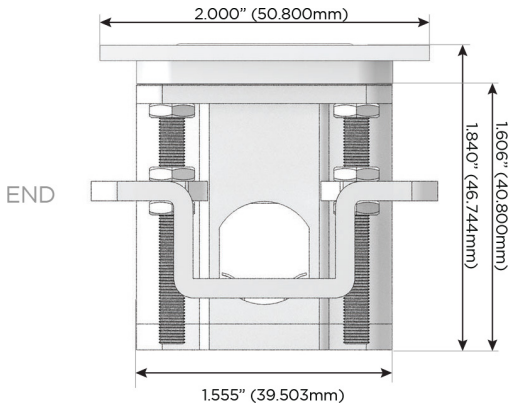

Plug:

Supplied with Low Profile Flat 45° Angle 120 VAC Plug

Optional Standard Straight 120 VAC Plug

Optional Straight 120 VAC Pass-through Plug

- CLEAN, COMPACT DESIGN
- STREAMLINED
- LOW PROFILE
- SIDE-EXITING CORDS
- PLUG & PLAY
- 6' AC CORD & PLUG (FLAT PLUG STANDARD)
- CUSTOMIZABLE CONFIGURATIONS AND FINISHES
- UL LISTED FOR MOUNTING IN FURNITURE
- 15A

M-POWER-4T

AC POWER & DATA CONNECTIVITY SOLUTION

M-POWER-4T-AM6H-BZ4TP

Specs:

Modules/Ports:

- A** Tamper Resistant AC Receptacle
- M** Double USB-A (Fast Charging Ports - 18W)
- 6** CAT 6
- H** HDMI

A M 6 H