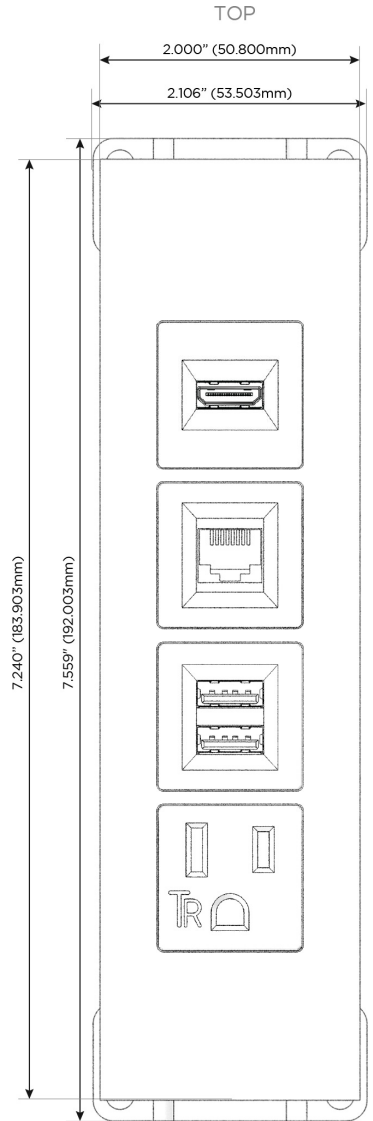

### Module/Port Options:

- A** Tamper Resistant AC Receptacle
- E** USB-A & USB-C (20W)
- M** Double USB-A (Fast Charging Ports - 18W)
- H** HDMI
- 6** CAT 6
- 12** RJ 12
- X** Switched AC
- Y** 3-Way Switch (Low Voltage)
- V** USB-C (45W High Speed Charging Port)
- S** USB-C (25W High Speed Charging Port)
- R** Switched AC (Rocker Switch)
- D** Dimmer Switch

### Plug:

Supplied with Low Profile Flat 45° Angle 120 VAC Plug

Optional Standard Straight 120 VAC Plug

Optional Straight 120 VAC Pass-through Plug

- CLEAN, COMPACT DESIGN
- STREAMLINED
- LOW PROFILE
- SIDE-EXITING CORDS
- PLUG & PLAY
- 6' AC CORD & PLUG (FLAT PLUG STANDARD)
- CUSTOMIZABLE CONFIGURATIONS AND FINISHES
- UL LISTED FOR MOUNTING IN FURNITURE
- 15A

# M-POWER-4T

AC POWER & DATA CONNECTIVITY SOLUTION

M-POWER-4T-AM6H-BTP

Specs:

**Modules/Ports:**

- A** Tamper Resistant AC Receptacle
- M** Double USB-A (Fast Charging Ports - 18W)
- 6** CAT 6
- H** HDMI

**A M 6 H**