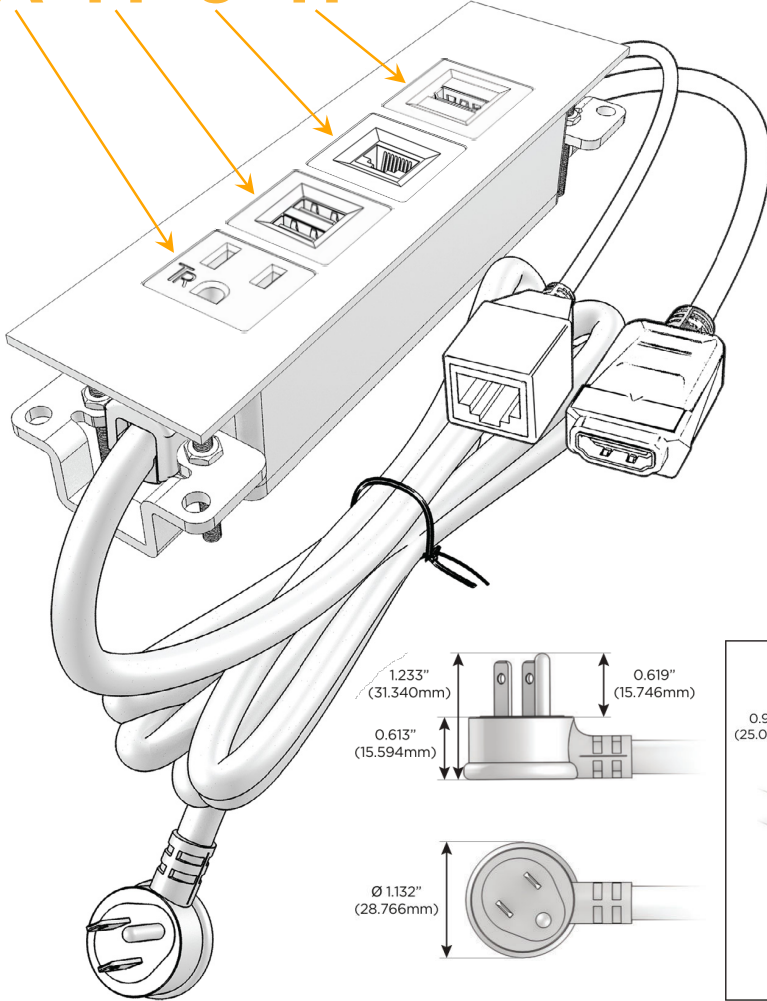

### Module/Port Options:

- A** Tamper Resistant AC Receptacle
- E** USB-A & USB-C (20W)
- M** Double USB-A (Fast Charging Ports - 18W)
- H** HDMI
- 6** CAT 6
- 12** RJ 12
- X** Switched AC
- Y** 3-Way Switch (Low Voltage)
- V** USB-C (45W High Speed Charging Port)
- S** USB-C (25W High Speed Charging Port)
- R** Switched AC (Rocker Switch)
- D** Dimmer Switch

### Plug:

Supplied with Low Profile Flat 45° Angle 120 VAC Plug

Optional Standard Straight 120 VAC Plug

Optional Straight 120 VAC Pass-through Plug

- CLEAN, COMPACT DESIGN
- STREAMLINED
- LOW PROFILE
- SIDE-EXITING CORDS
- PLUG & PLAY
- 6' AC CORD & PLUG (FLAT PLUG STANDARD)
- CUSTOMIZABLE CONFIGURATIONS AND FINISHES
- UL LISTED FOR MOUNTING IN FURNITURE
- 15A

# M-POWER-4T

AC POWER & DATA CONNECTIVITY SOLUTION

M-POWER-4T-AM6H-BTP

Specs:

**Modules/Ports:**

- A** Tamper Resistant AC Receptacle
- M** Double USB-A (Fast Charging Ports - 18W)
- 6** CAT 6
- H** HDMI

**A M 6 H**