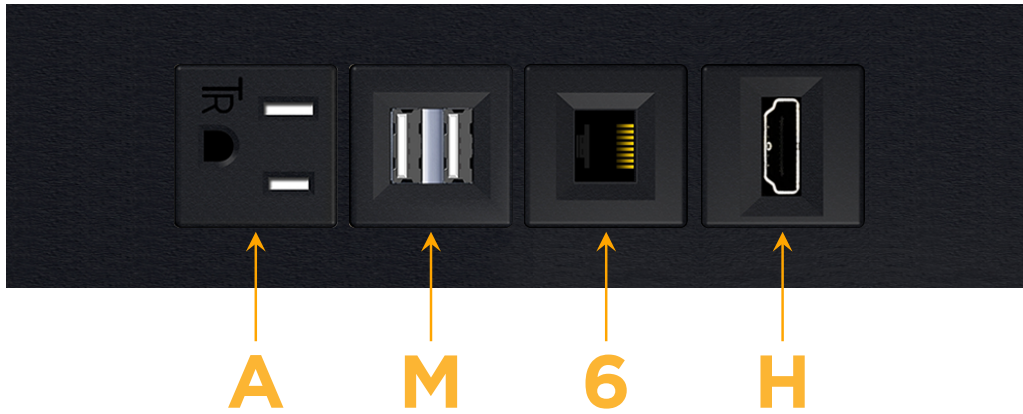

M-POWER-4T

AC POWER & DATA CONNECTIVITY SOLUTION

M-POWER-4T-AM6H-BTP

Distributed by

Mormax Company, Inc.

8 Westchester Plaza

Elmsford, NY 10523

914-699-0101

sales@mormax.com

mormax.com

Metro Light & Power's line of power & data solutions offers sophisticated design elements combined with greater ease of installation. Streamlined and low-profile, enhanced by side-exiting cords, our outlets advance the industry with their cutting edge look and feel. We believe flexibility is key, and we provide a variety of mounting options, including the ability to mount in limited spaces. Our outlets are available in many finishes and configurations, in addition to a custom color and finish capability for our clients.

Trim Plate Finish: **BLACK (STEEL)**

Custom Finishes Available

M-POWER-4T-AM6H-BTP

Features:

Module/Port Options:

- **A** Tamper Resistant AC Receptacle
- **E** USB-A & USB-C (20W)
- **M** Double USB-A (Fast Charging Ports - 18W)
- **H** HDMI
- **6** CAT 6
- **12** RJ 12
- **X** Switched AC
- **Y** 3-Way Switch (Low Voltage)
- **V** USB-C (45W High Speed Charging Port)
- **S** USB-C (25W High Speed Charging Port)
- **R** Switched AC (Rocker Switch)
- **D** Dimmer Switch

Plug:

Supplied with Low Profile Flat 45° Angle 120 VAC Plug

Optional Standard Straight 120 VAC Plug

Optional Straight 120 VAC Pass-through Plug

- CLEAN, COMPACT DESIGN
- STREAMLINED
- LOW PROFILE
- SIDE-EXITING CORDS
- PLUG & PLAY
- 6' AC CORD & PLUG (FLAT PLUG STANDARD)
- CUSTOMIZABLE CONFIGURATIONS AND FINISHES
- UL LISTED FOR MOUNTING IN FURNITURE
- 15A