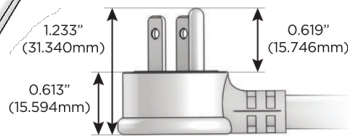

### Plug:

Supplied with Low Profile Flat 45° Angle 120 VAC Plug

Optional Standard Straight 120 VAC Plug

Optional Straight 120 VAC Pass-through Plug

- CLEAN, COMPACT DESIGN
- STREAMLINED
- LOW PROFILE
- SIDE-EXITING CORDS
- PLUG & PLAY
- 6' AC CORD & PLUG (FLAT PLUG STANDARD)
- CUSTOMIZABLE CONFIGURATIONS AND FINISHES
- UL LISTED FOR MOUNTING IN FURNITURE
- 15A

# M-POWER-4T

AC POWER & DATA CONNECTIVITY SOLUTION

M-POWER-4T-AM6H-BTP

Specs:

**Modules/Ports:**

- A** Tamper Resistant AC Receptacle
- M** Double USB-A (Fast Charging Ports - 18W)
- 6** CAT 6
- H** HDMI

**A M 6 H**