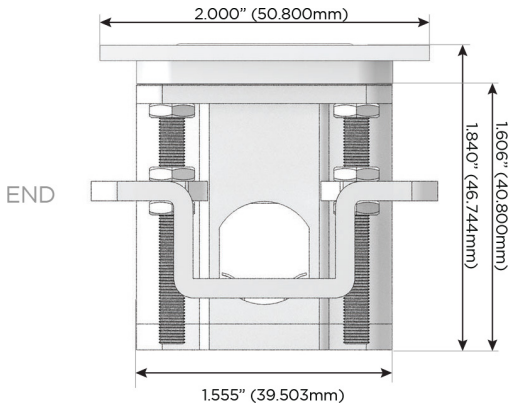

### Plug:

Supplied with Low Profile Flat 45° Angle 120 VAC Plug

Optional Standard Straight 120 VAC Plug

Optional Straight 120 VAC Pass-through Plug

- CLEAN, COMPACT DESIGN
- STREAMLINED
- LOW PROFILE
- SIDE-EXITING CORDS
- PLUG & PLAY
- 6' AC CORD & PLUG (FLAT PLUG STANDARD)
- CUSTOMIZABLE CONFIGURATIONS AND FINISHES
- UL LISTED FOR MOUNTING IN FURNITURE
- 15A

# M-POWER-4T

AC POWER & DATA CONNECTIVITY SOLUTION

M-POWER-4T-AM6H-BTP

Specs:

**Modules/Ports:**

- A** Tamper Resistant AC Receptacle
- M** Double USB-A (Fast Charging Ports - 18W)
- 6** CAT 6
- H** HDMI

**A M 6 H**