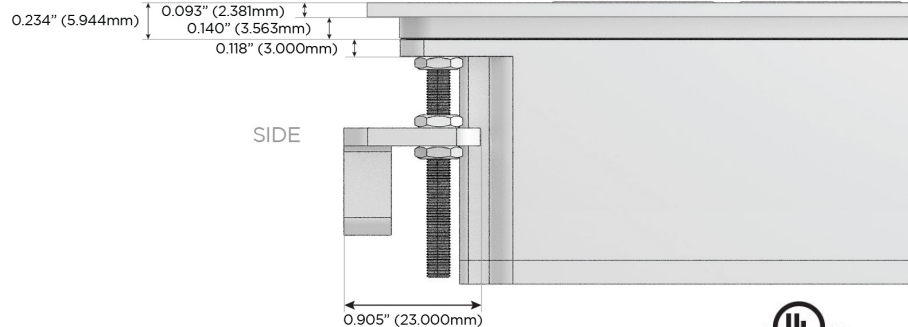

M-POWER-4T

AC POWER & DATA CONNECTIVITY SOLUTION

M-POWER-4T-AM6H-BRAATP

Specs:

Modules/Ports:

- **A** Tamper Resistant AC Receptacle
- **M** Double USB-A (Fast Charging Ports - 18W)
- **6** CAT 6
- **H** HDMI

A M 6 H

Distributed by

Mormax Company, Inc.

8 Westchester Plaza

Elmsford, NY 10523

914-699-0101

sales@mormax.com

mormax.com