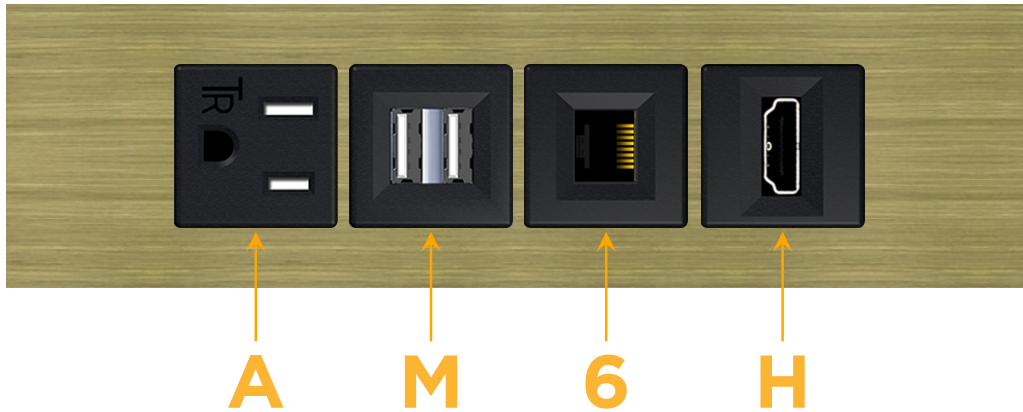

M-POWER-4T

AC POWER & DATA CONNECTIVITY SOLUTION

M-POWER-4T-AM6H-BRAATP

Distributed by

Mormax Company, Inc.

8 Westchester Plaza

Elmsford, NY 10523

914-699-0101

sales@mormax.com

mormax.com

Metro Light & Power's line of power & data solutions offers sophisticated design elements combined with greater ease of installation. Streamlined and low-profile, enhanced by side-exiting cords, our outlets advance the industry with their cutting edge look and feel. We believe flexibility is key, and we provide a variety of mounting options, including the ability to mount in limited spaces. Our outlets are available in many finishes and configurations, in addition to a custom color and finish capability for our clients.

Trim Plate Finish: **BRASS ANTIQUED (ABS)**

Custom Finishes Available

M-POWER-4T-AM6H-BRAATP

Features:

Module/Port Options:

- **A** Tamper Resistant AC Receptacle
- **E** USB-A & USB-C (20W)
- **M** Double USB-A (Fast Charging Ports - 18W)
- **H** HDMI
- **6** CAT 6
- **12** RJ 12
- **X** Switched AC
- **Y** 3-Way Switch (Low Voltage)
- **V** USB-C (45W High Speed Charging Port)
- **S** USB-C (25W High Speed Charging Port)
- **R** Switched AC (Rocker Switch)
- **D** Dimmer Switch

Plug:

Supplied with Low Profile Flat 45° Angle 120 VAC Plug

Optional Standard Straight 120 VAC Plug

Optional Straight 120 VAC Pass-through Plug

- CLEAN, COMPACT DESIGN
- STREAMLINED
- LOW PROFILE
- SIDE-EXITING CORDS
- PLUG & PLAY
- 6' AC CORD & PLUG (FLAT PLUG STANDARD)
- CUSTOMIZABLE CONFIGURATIONS AND FINISHES
- UL LISTED FOR MOUNTING IN FURNITURE
- 15A