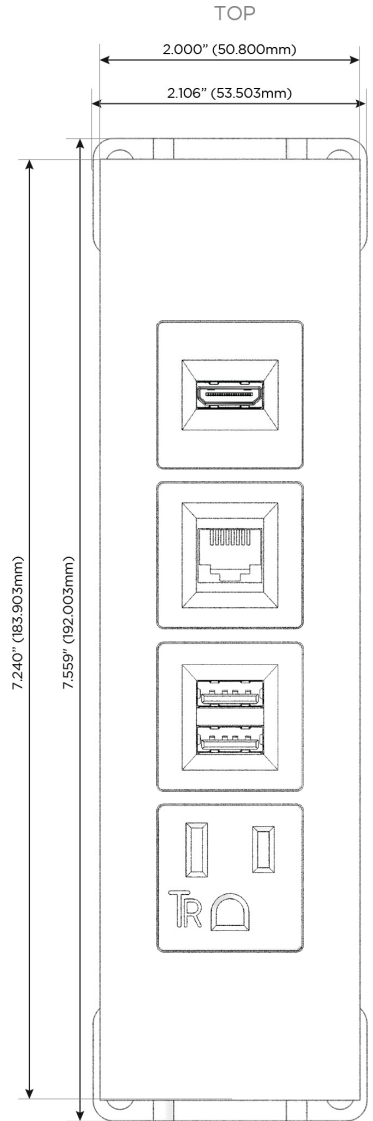

M-POWER-4T

AC POWER & DATA CONNECTIVITY SOLUTION

M-POWER-4T-AM6H-BRAATP

Specs:

Modules/Ports:

- **A** Tamper Resistant AC Receptacle
- **M** Double USB-A (Fast Charging Ports - 18W)
- **6** CAT 6
- **H** HDMI

A M 6 H

Distributed by

Mormax Company, Inc.

8 Westchester Plaza

Elmsford, NY 10523

914-699-0101

sales@mormax.com

mormax.com