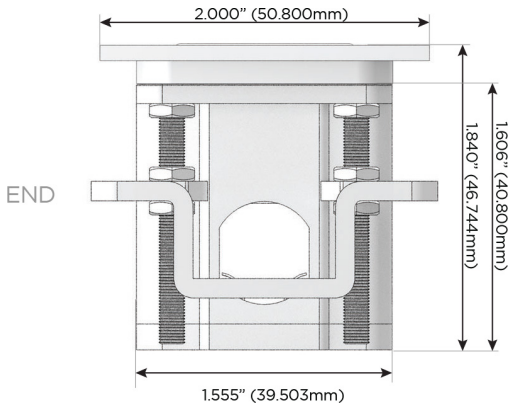

M-POWER-4T

AC POWER & DATA CONNECTIVITY SOLUTION

M-POWER-4T-AM6H-BRAATP

Specs:

Modules/Ports:

- **A** Tamper Resistant AC Receptacle
- **M** Double USB-A (Fast Charging Ports - 18W)
- **6** CAT 6
- **H** HDMI

A M 6 H

Distributed by

Mormax Company, Inc.

8 Westchester Plaza

Elmsford, NY 10523

914-699-0101

sales@mormax.com

mormax.com