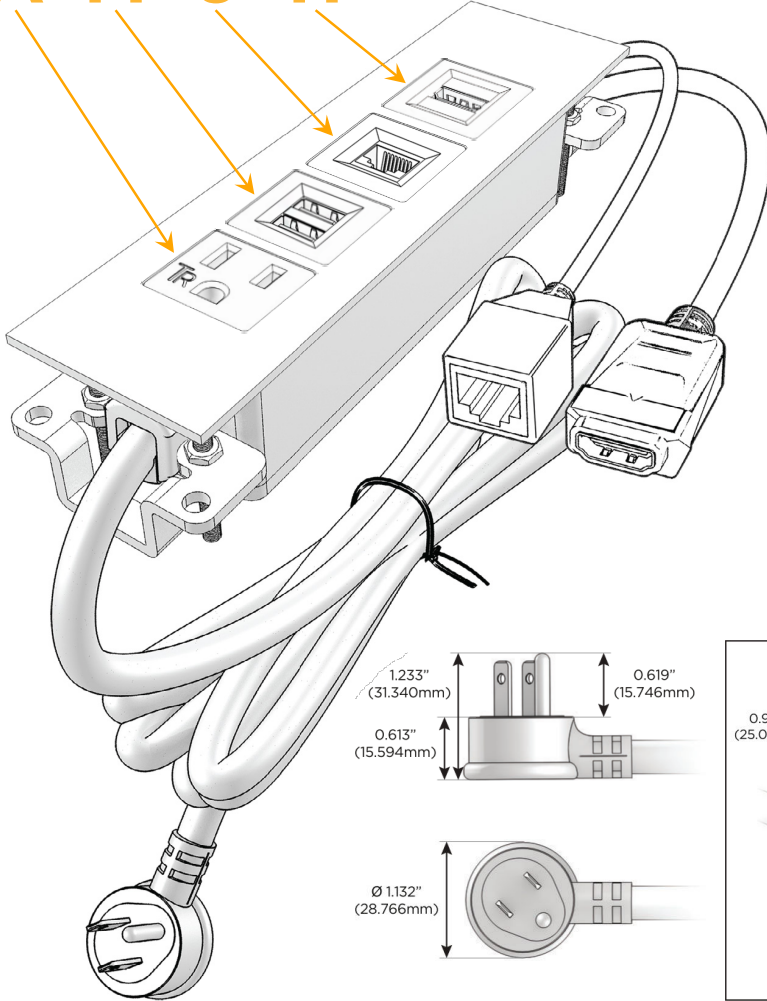

M-POWER-4T

AC POWER & DATA CONNECTIVITY SOLUTION

M-POWER-4T-AM6H-BRAATP

Specs:

Modules/Ports:

- **A** Tamper Resistant AC Receptacle
- **M** Double USB-A (Fast Charging Ports - 18W)
- **6** CAT 6
- **H** HDMI

A M 6 H

Distributed by

Mormax Company, Inc.

8 Westchester Plaza

Elmsford, NY 10523

914-699-0101

sales@mormax.com

mormax.com