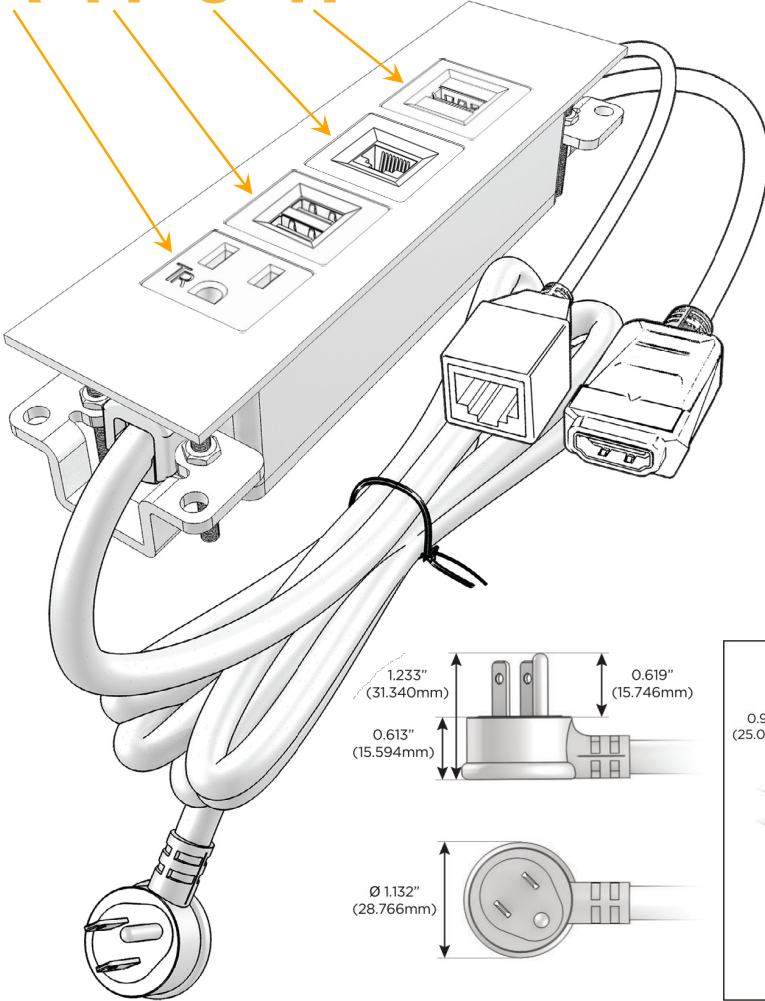

Trim Plate Finish: **SOLID BRASS BRUSHED**

Custom Finishes Available

M-POWER-4T-AM6H-BR4TP

Features:

Module/Port Options:

- A** Tamper Resistant AC Receptacle
- E** USB-A & USB-C (20W)
- M** Double USB-A (Fast Charging Ports - 18W)
- H** HDMI
- 6** CAT 6
- 12** RJ 12
- X** Switched AC
- Y** 3-Way Switch (Low Voltage)
- V** USB-C (45W High Speed Charging Port)
- S** USB-C (25W High Speed Charging Port)
- R** Switched AC (Rocker Switch)
- D** Dimmer Switch

Plug:

Supplied with Low Profile Flat 45° Angle 120 VAC Plug

Optional Standard Straight 120 VAC Plug

Optional Straight 120 VAC Pass-through Plug

- CLEAN, COMPACT DESIGN
- STREAMLINED
- LOW PROFILE
- SIDE-EXITING CORDS
- PLUG & PLAY
- 6' AC CORD & PLUG (FLAT PLUG STANDARD)
- CUSTOMIZABLE CONFIGURATIONS AND FINISHES
- UL LISTED FOR MOUNTING IN FURNITURE
- 15A

M-POWER-4T

AC POWER & DATA CONNECTIVITY SOLUTION

M-POWER-4T-AM6H-BR4TP

Specs:

Modules/Ports:

- A** Tamper Resistant AC Receptacle
- M** Double USB-A (Fast Charging Ports - 18W)
- 6** CAT 6
- H** HDMI

A M 6 H