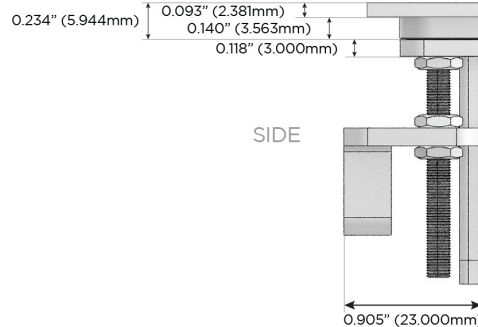

M-POWER-4T

AC POWER & DATA CONNECTIVITY SOLUTION

M-POWER-4T-AM6H-BR4TP

Specs:

Modules/Ports:

- A** Tamper Resistant AC Receptacle
- M** Double USB-A (Fast Charging Ports - 18W)
- 6** CAT 6
- H** HDMI

A M 6 H