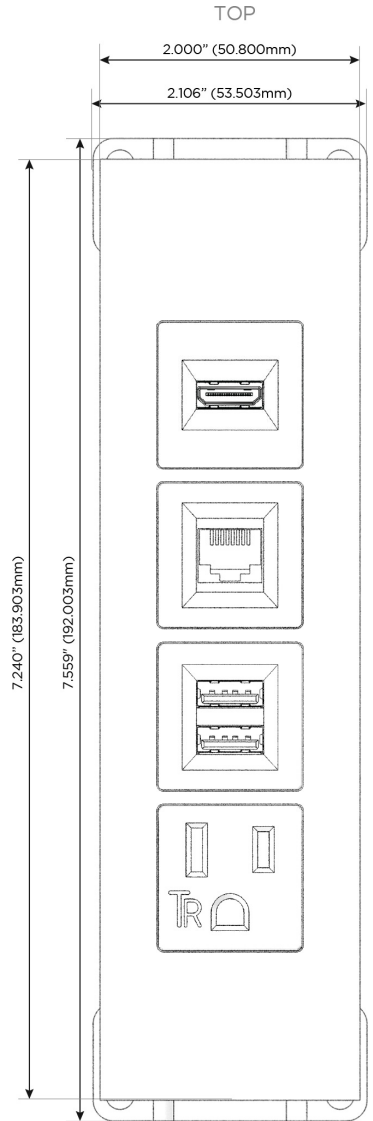

Trim Plate Finish: **SOLID BRASS BRUSHED**

Custom Finishes Available

M-POWER-4T-AM6H-BR4TP

Features:

Module/Port Options:

- A** Tamper Resistant AC Receptacle
- E** USB-A & USB-C (20W)
- M** Double USB-A (Fast Charging Ports - 18W)
- H** HDMI
- 6** CAT 6
- 12** RJ 12
- X** Switched AC
- Y** 3-Way Switch (Low Voltage)
- V** USB-C (45W High Speed Charging Port)
- S** USB-C (25W High Speed Charging Port)
- R** Switched AC (Rocker Switch)
- D** Dimmer Switch

Plug:

Supplied with Low Profile Flat 45° Angle 120 VAC Plug

Optional Standard Straight 120 VAC Plug

Optional Straight 120 VAC Pass-through Plug

- CLEAN, COMPACT DESIGN
- STREAMLINED
- LOW PROFILE
- SIDE-EXITING CORDS
- PLUG & PLAY
- 6' AC CORD & PLUG (FLAT PLUG STANDARD)
- CUSTOMIZABLE CONFIGURATIONS AND FINISHES
- UL LISTED FOR MOUNTING IN FURNITURE
- 15A

M-POWER-4T

AC POWER & DATA CONNECTIVITY SOLUTION

M-POWER-4T-AM6H-BR4TP

Specs:

Modules/Ports:

- A** Tamper Resistant AC Receptacle
- M** Double USB-A (Fast Charging Ports - 18W)
- 6** CAT 6
- H** HDMI

A M 6 H