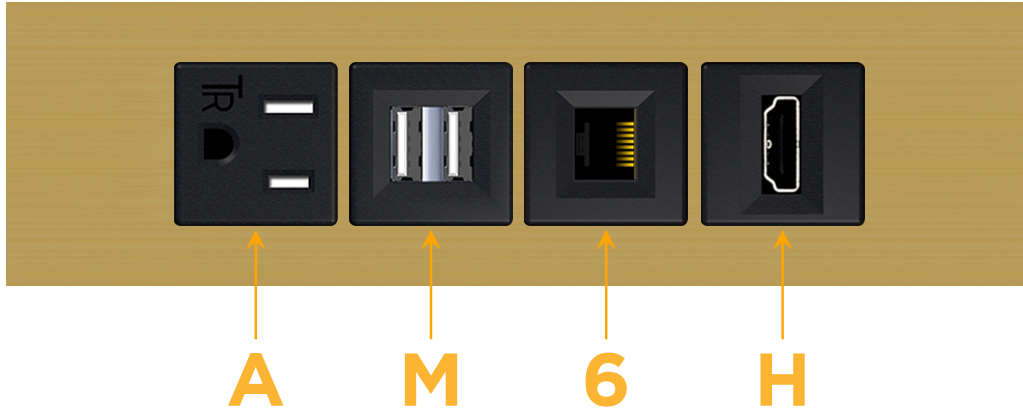

Trim Plate Finish: **SOLID BRASS BRUSHED**

Custom Finishes Available

M-POWER-4T-AM6H-BR4TP

Features:

Module/Port Options:

- A** Tamper Resistant AC Receptacle
- E** USB-A & USB-C (20W)
- M** Double USB-A (Fast Charging Ports - 18W)
- H** HDMI
- 6** CAT 6
- 12** RJ 12
- X** Switched AC
- Y** 3-Way Switch (Low Voltage)
- V** USB-C (45W High Speed Charging Port)
- S** USB-C (25W High Speed Charging Port)
- R** Switched AC (Rocker Switch)
- D** Dimmer Switch

Plug:

Supplied with Low Profile Flat 45° Angle 120 VAC Plug

Optional Standard Straight 120 VAC Plug

Optional Straight 120 VAC Pass-through Plug

- CLEAN, COMPACT DESIGN
- STREAMLINED
- LOW PROFILE
- SIDE-EXITING CORDS
- PLUG & PLAY
- 6' AC CORD & PLUG (FLAT PLUG STANDARD)
- CUSTOMIZABLE CONFIGURATIONS AND FINISHES
- UL LISTED FOR MOUNTING IN FURNITURE
- 15A

M-POWER-4T

AC POWER & DATA CONNECTIVITY SOLUTION

M-POWER-4T-AM6H-BR4TP

Specs:

Modules/Ports:

- A** Tamper Resistant AC Receptacle
- M** Double USB-A (Fast Charging Ports - 18W)
- 6** CAT 6
- H** HDMI

A M 6 H