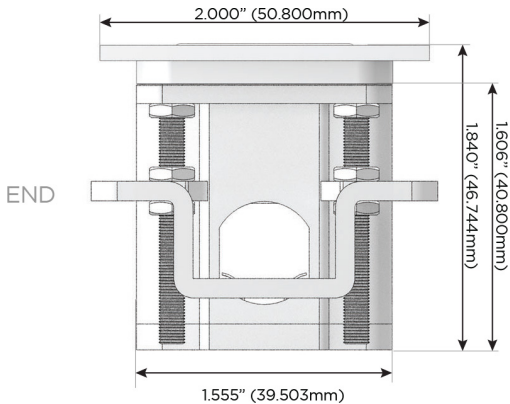

Plug:

Supplied with Low Profile Flat 45° Angle 120 VAC Plug

Optional Standard Straight 120 VAC Plug

Optional Straight 120 VAC Pass-through Plug

- CLEAN, COMPACT DESIGN
- STREAMLINED
- LOW PROFILE
- SIDE-EXITING CORDS
- PLUG & PLAY
- 6' AC CORD & PLUG (FLAT PLUG STANDARD)
- CUSTOMIZABLE CONFIGURATIONS AND FINISHES
- UL LISTED FOR MOUNTING IN FURNITURE
- 15A

M-POWER-4T

AC POWER & DATA CONNECTIVITY SOLUTION

M-POWER-4T-AM6H-BR4TP

Specs:

Modules/Ports:

- A** Tamper Resistant AC Receptacle
- M** Double USB-A (Fast Charging Ports - 18W)
- 6** CAT 6
- H** HDMI

A M 6 H