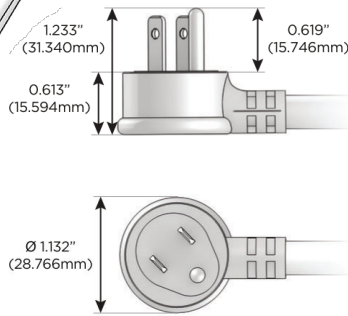

Trim Plate Finish: **SOLID BRASS BRUSHED**

Custom Finishes Available

M-POWER-4T-AM6H-BR4TP

Features:

Module/Port Options:

- A** Tamper Resistant AC Receptacle
- E** USB-A & USB-C (20W)
- M** Double USB-A (Fast Charging Ports - 18W)
- H** HDMI
- 6** CAT 6
- 12** RJ 12
- X** Switched AC
- Y** 3-Way Switch (Low Voltage)
- V** USB-C (45W High Speed Charging Port)
- S** USB-C (25W High Speed Charging Port)
- R** Switched AC (Rocker Switch)
- D** Dimmer Switch

Plug:

Supplied with Low Profile Flat 45° Angle 120 VAC Plug

Optional Standard Straight 120 VAC Plug

Optional Straight 120 VAC Pass-through Plug

- CLEAN, COMPACT DESIGN
- STREAMLINED
- LOW PROFILE
- SIDE-EXITING CORDS
- PLUG & PLAY
- 6' AC CORD & PLUG (FLAT PLUG STANDARD)
- CUSTOMIZABLE CONFIGURATIONS AND FINISHES
- UL LISTED FOR MOUNTING IN FURNITURE
- 15A

M-POWER-4T

AC POWER & DATA CONNECTIVITY SOLUTION

M-POWER-4T-AM6H-BR4TP

Specs:

Modules/Ports:

- A** Tamper Resistant AC Receptacle
- M** Double USB-A (Fast Charging Ports - 18W)
- 6** CAT 6
- H** HDMI

A M 6 H