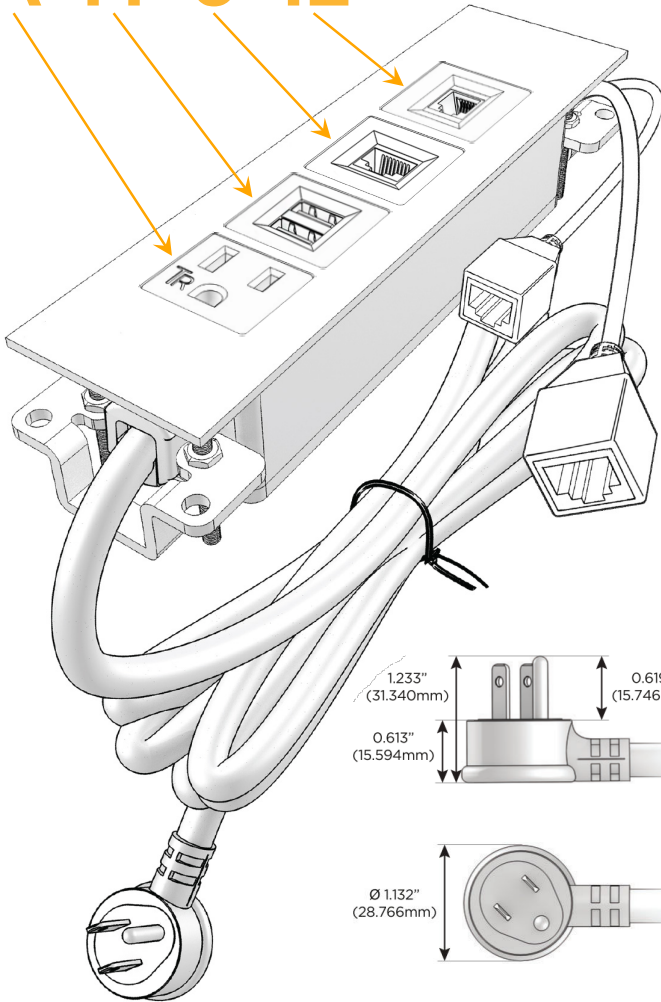

### Module/Port Options:

- A** Tamper Resistant AC Receptacle
- E** USB-A & USB-C (20W)
- M** Double USB-A (Fast Charging Ports - 18W)
- H** HDMI
- 6** CAT 6
- 12** RJ 12
- X** Switched AC
- Y** 3-Way Switch (Low Voltage)
- V** USB-C (45W High Speed Charging Port)
- S** USB-C (25W High Speed Charging Port)
- R** Switched AC (Rocker Switch)
- D** Dimmer Switch

### Plug:

Supplied with Low Profile Flat 45° Angle 120 VAC Plug

Optional Standard Straight 120 VAC Plug

Optional Straight 120 VAC Pass-through Plug

- CLEAN, COMPACT DESIGN
- STREAMLINED
- LOW PROFILE
- SIDE-EXITING CORDS
- PLUG & PLAY
- 6' AC CORD & PLUG (FLAT PLUG STANDARD)
- CUSTOMIZABLE CONFIGURATIONS AND FINISHES
- UL LISTED FOR MOUNTING IN FURNITURE
- 15A

## AC POWER & DATA CONNECTIVITY SOLUTION

M-POWER-4T-AM612-SS4ATP

Specs:

**Modules/Ports:**

- A** Tamper Resistant AC Receptacle
- M** Double USB-A (Fast Charging Ports - 18W)
- 6** CAT 6
- 12** RJ 12

**A M 6 12**