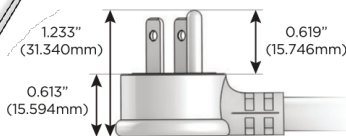

## AC POWER & DATA CONNECTIVITY SOLUTION

M-POWER-4T-AM612-SS4ATP

Specs:

**Modules/Ports:**

- A** Tamper Resistant AC Receptacle
- M** Double USB-A (Fast Charging Ports - 18W)
- 6** CAT 6
- 12** RJ 12

**A M 6 12**