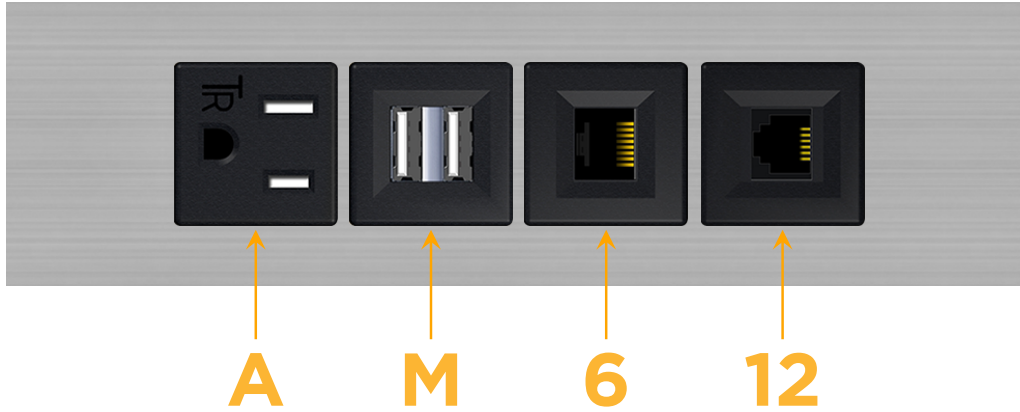

M-POWER-4T

AC POWER & DATA CONNECTIVITY SOLUTION

M-POWER-4T-AM612-SS4ATP

Distributed by

Mormax Company, Inc.

8 Westchester Plaza

Elmsford, NY 10523

914-699-0101

sales@mormax.com

mormax.com

Metro Light & Power's line of power & data solutions offers sophisticated design elements combined with greater ease of installation. Streamlined and low-profile, enhanced by side-exiting cords, our outlets advance the industry with their cutting edge look and feel. We believe flexibility is key, and we provide a variety of mounting options, including the ability to mount in limited spaces. Our outlets are available in many finishes and configurations, in addition to a custom color and finish capability for our clients.

Trim Plate Finish: **BRUSHED STAINLESS (ABS)**

Custom Finishes Available

M-POWER-4T-AM612-SS4ATP

Features:

Module/Port Options:

- **A** Tamper Resistant AC Receptacle
- **E** USB-A & USB-C (20W)
- **M** Double USB-A (Fast Charging Ports - 18W)
- **H** HDMI
- **6** CAT 6
- **12** RJ 12
- **X** Switched AC
- **Y** 3-Way Switch (Low Voltage)
- **V** USB-C (45W High Speed Charging Port)
- **S** USB-C (25W High Speed Charging Port)
- **R** Switched AC (Rocker Switch)
- **D** Dimmer Switch

Plug:

Supplied with Low Profile Flat 45° Angle 120 VAC Plug

Optional Standard Straight 120 VAC Plug

Optional Straight 120 VAC Pass-through Plug

- CLEAN, COMPACT DESIGN
- STREAMLINED
- LOW PROFILE
- SIDE-EXITING CORDS
- PLUG & PLAY
- 6' AC CORD & PLUG (FLAT PLUG STANDARD)
- CUSTOMIZABLE CONFIGURATIONS AND FINISHES
- UL LISTED FOR MOUNTING IN FURNITURE
- 15A