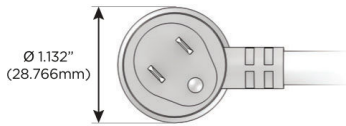

## AC POWER & DATA CONNECTIVITY SOLUTION

M-POWER-4T-AM612-SS4ATP

Specs:

**Modules/Ports:**

- A** Tamper Resistant AC Receptacle
- M** Double USB-A (Fast Charging Ports - 18W)
- 6** CAT 6
- 12** RJ 12

**A M 6 12**