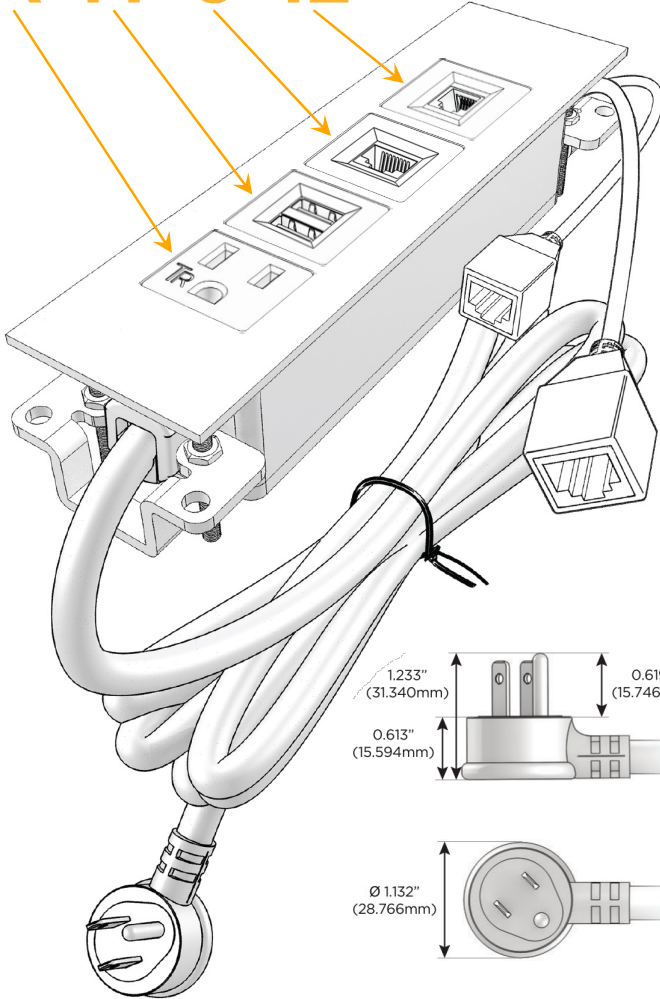

Trim Plate Finish: **CHROME (ABS)**

Custom Finishes Available

M-POWER-4T-AM612-CRATP

Features:

Module/Port Options:

- A** Tamper Resistant AC Receptacle
- E** USB-A & USB-C (20W)
- M** Double USB-A (Fast Charging Ports - 18W)
- H** HDMI
- 6** CAT 6
- 12** RJ 12
- X** Switched AC
- Y** 3-Way Switch (Low Voltage)
- V** USB-C (45W High Speed Charging Port)
- S** USB-C (25W High Speed Charging Port)
- R** Switched AC (Rocker Switch)
- D** Dimmer Switch

Plug:

Supplied with Low Profile Flat 45° Angle 120 VAC Plug

Optional Standard Straight 120 VAC Plug

Optional Straight 120 VAC Pass-through Plug

- CLEAN, COMPACT DESIGN
- STREAMLINED
- LOW PROFILE
- SIDE-EXITING CORDS
- PLUG & PLAY
- 6' AC CORD & PLUG (FLAT PLUG STANDARD)
- CUSTOMIZABLE CONFIGURATIONS AND FINISHES
- UL LISTED FOR MOUNTING IN FURNITURE
- 15A

M-POWER-4T

AC POWER & DATA CONNECTIVITY SOLUTION

M-POWER-4T-AM612-CRATP

Specs:

Modules/Ports:

- A** Tamper Resistant AC Receptacle
- M** Double USB-A (Fast Charging Ports - 18W)
- 6** CAT 6
- 12** RJ 12

A M 6 12