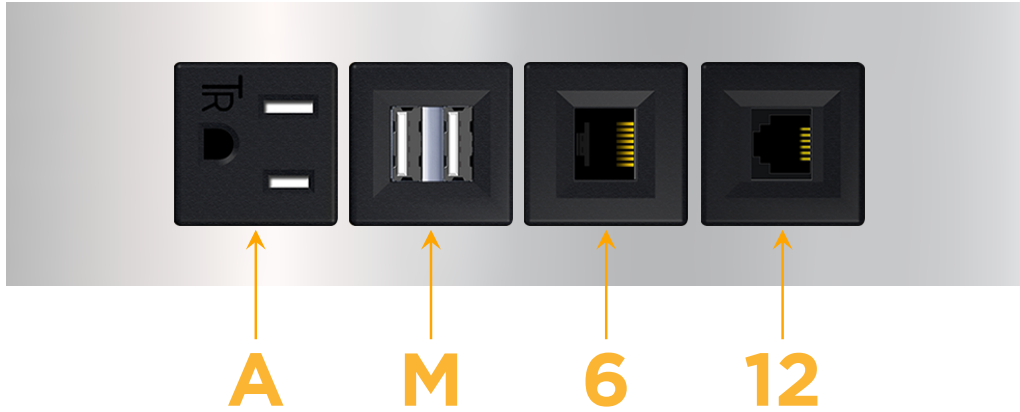

sales@mormax.com

mormax.com

Metro Light & Power's line of power & data solutions offers sophisticated design elements combined with greater ease of installation. Streamlined and low-profile, enhanced by side-exiting cords, our outlets advance the industry with their cutting edge look and feel. We believe flexibility is key, and we provide a variety of mounting options, including the ability to mount in limited spaces. Our outlets are available in many finishes and configurations, in addition to a custom color and finish capability for our clients.

Trim Plate Finish: **CHROME (ABS)**

Custom Finishes Available

M-POWER-4T-AM612-CRATP

Features:

Module/Port Options:

- A** Tamper Resistant AC Receptacle
- E** USB-A & USB-C (20W)
- M** Double USB-A (Fast Charging Ports - 18W)
- H** HDMI
- 6** CAT 6
- 12** RJ 12
- X** Switched AC
- Y** 3-Way Switch (Low Voltage)
- V** USB-C (45W High Speed Charging Port)
- S** USB-C (25W High Speed Charging Port)
- R** Switched AC (Rocker Switch)
- D** Dimmer Switch

Plug:

Supplied with Low Profile Flat 45° Angle 120 VAC Plug

Optional Standard Straight 120 VAC Plug

Optional Straight 120 VAC Pass-through Plug

- CLEAN, COMPACT DESIGN
- STREAMLINED
- LOW PROFILE
- SIDE-EXITING CORDS
- PLUG & PLAY
- 6' AC CORD & PLUG (FLAT PLUG STANDARD)
- CUSTOMIZABLE CONFIGURATIONS AND FINISHES
- UL LISTED FOR MOUNTING IN FURNITURE
- 15A

M-POWER-4T

AC POWER & DATA CONNECTIVITY SOLUTION

M-POWER-4T-AM612-CRATP

Specs:

Modules/Ports:

- A** Tamper Resistant AC Receptacle
- M** Double USB-A (Fast Charging Ports - 18W)
- 6** CAT 6
- 12** RJ 12

A M 6 12