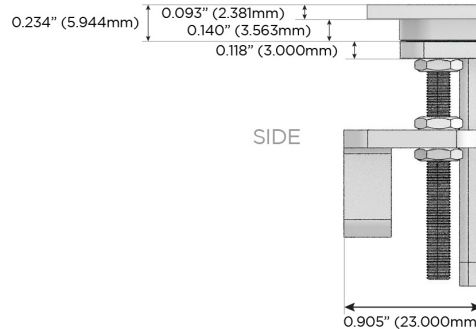

M-POWER-4T

AC POWER & DATA CONNECTIVITY SOLUTION

M-POWER-4T-AM612-CRATP

Specs:

Modules/Ports:

- A** Tamper Resistant AC Receptacle
- M** Double USB-A (Fast Charging Ports - 18W)
- 6** CAT 6
- 12** RJ 12

A M 6 12