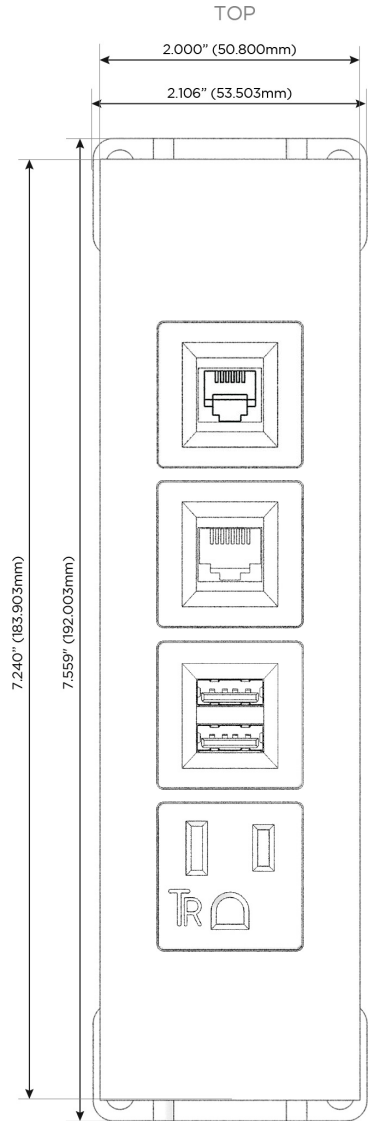

Trim Plate Finish: **CHROME (ABS)**

Custom Finishes Available

M-POWER-4T-AM612-CRATP

Features:

Module/Port Options:

- A** Tamper Resistant AC Receptacle
- E** USB-A & USB-C (20W)
- M** Double USB-A (Fast Charging Ports - 18W)
- H** HDMI
- 6** CAT 6
- 12** RJ 12
- X** Switched AC
- Y** 3-Way Switch (Low Voltage)
- V** USB-C (45W High Speed Charging Port)
- S** USB-C (25W High Speed Charging Port)
- R** Switched AC (Rocker Switch)
- D** Dimmer Switch

Plug:

Supplied with Low Profile Flat 45° Angle 120 VAC Plug

Optional Standard Straight 120 VAC Plug

Optional Straight 120 VAC Pass-through Plug

- CLEAN, COMPACT DESIGN
- STREAMLINED
- LOW PROFILE
- SIDE-EXITING CORDS
- PLUG & PLAY
- 6' AC CORD & PLUG (FLAT PLUG STANDARD)
- CUSTOMIZABLE CONFIGURATIONS AND FINISHES
- UL LISTED FOR MOUNTING IN FURNITURE
- 15A

M-POWER-4T

AC POWER & DATA CONNECTIVITY SOLUTION

M-POWER-4T-AM612-CRATP

Specs:

Modules/Ports:

- A** Tamper Resistant AC Receptacle
- M** Double USB-A (Fast Charging Ports - 18W)
- 6** CAT 6
- 12** RJ 12

A M 6 12