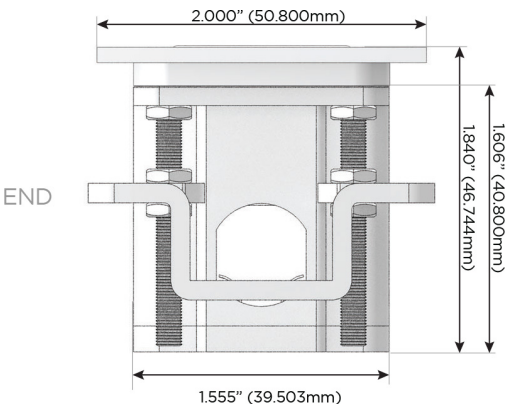

Plug:

Supplied with Low Profile Flat 45° Angle 120 VAC Plug

Optional Standard Straight 120 VAC Plug

Optional Straight 120 VAC Pass-through Plug

- CLEAN, COMPACT DESIGN
- STREAMLINED
- LOW PROFILE
- SIDE-EXITING CORDS
- PLUG & PLAY
- 6' AC CORD & PLUG (FLAT PLUG STANDARD)
- CUSTOMIZABLE CONFIGURATIONS AND FINISHES
- UL LISTED FOR MOUNTING IN FURNITURE
- 15A

M-POWER-4T

AC POWER & DATA CONNECTIVITY SOLUTION

M-POWER-4T-AM612-CRATP

Specs:

Modules/Ports:

- A** Tamper Resistant AC Receptacle
- M** Double USB-A (Fast Charging Ports - 18W)
- 6** CAT 6
- 12** RJ 12

A M 6 12