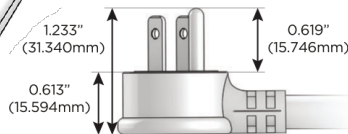

Plug:

Supplied with Low Profile Flat 45° Angle 120 VAC Plug

Optional Standard Straight 120 VAC Plug

Optional Straight 120 VAC Pass-through Plug

- CLEAN, COMPACT DESIGN
- STREAMLINED
- LOW PROFILE
- SIDE-EXITING CORDS
- PLUG & PLAY
- 6' AC CORD & PLUG (FLAT PLUG STANDARD)
- CUSTOMIZABLE CONFIGURATIONS AND FINISHES
- UL LISTED FOR MOUNTING IN FURNITURE
- 15A

M-POWER-4T

AC POWER & DATA CONNECTIVITY SOLUTION

M-POWER-4T-AM612-CRATP

Specs:

Modules/Ports:

- A** Tamper Resistant AC Receptacle
- M** Double USB-A (Fast Charging Ports - 18W)
- 6** CAT 6
- 12** RJ 12

A M 6 12