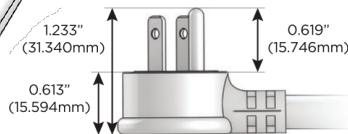

## AC POWER & DATA CONNECTIVITY SOLUTION

M-POWER-4T-AM612-BZ5AATP

Specs:

**Modules/Ports:**

- A** Tamper Resistant AC Receptacle
- M** Double USB-A (Fast Charging Ports - 18W)
- 6** CAT 6
- 12** RJ 12

**A M 6 12**