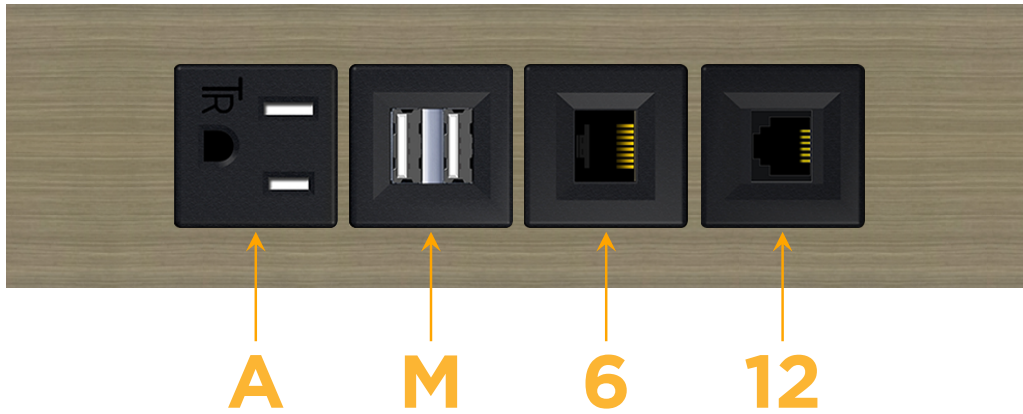

M-POWER-4T

AC POWER & DATA CONNECTIVITY SOLUTION

M-POWER-4T-AM612-BZ5AATP

Distributed by

Mormax Company, Inc.

8 Westchester Plaza

Elmsford, NY 10523

914-699-0101

sales@mormax.com

mormax.com

Metro Light & Power's line of power & data solutions offers sophisticated design elements combined with greater ease of installation. Streamlined and low-profile, enhanced by side-exiting cords, our outlets advance the industry with their cutting edge look and feel. We believe flexibility is key, and we provide a variety of mounting options, including the ability to mount in limited spaces. Our outlets are available in many finishes and configurations, in addition to a custom color and finish capability for our clients.

Trim Plate Finish: **ANTIQUED ARCHITECTURAL BRONZE (ABS)**

Custom Finishes Available

M-POWER-4T-AM612-BZ5AATP

Features:

Module/Port Options:

- **A** Tamper Resistant AC Receptacle
- **E** USB-A & USB-C (20W)
- **M** Double USB-A (Fast Charging Ports - 18W)
- **H** HDMI
- **6** CAT 6
- **12** RJ 12
- **X** Switched AC
- **Y** 3-Way Switch (Low Voltage)
- **V** USB-C (45W High Speed Charging Port)
- **S** USB-C (25W High Speed Charging Port)
- **R** Switched AC (Rocker Switch)
- **D** Dimmer Switch

Plug:

Supplied with Low Profile Flat 45° Angle 120 VAC Plug

Optional Standard Straight 120 VAC Plug

Optional Straight 120 VAC Pass-through Plug

- CLEAN, COMPACT DESIGN
- STREAMLINED
- LOW PROFILE
- SIDE-EXITING CORDS
- PLUG & PLAY
- 6' AC CORD & PLUG (FLAT PLUG STANDARD)
- CUSTOMIZABLE CONFIGURATIONS AND FINISHES
- UL LISTED FOR MOUNTING IN FURNITURE
- 15A