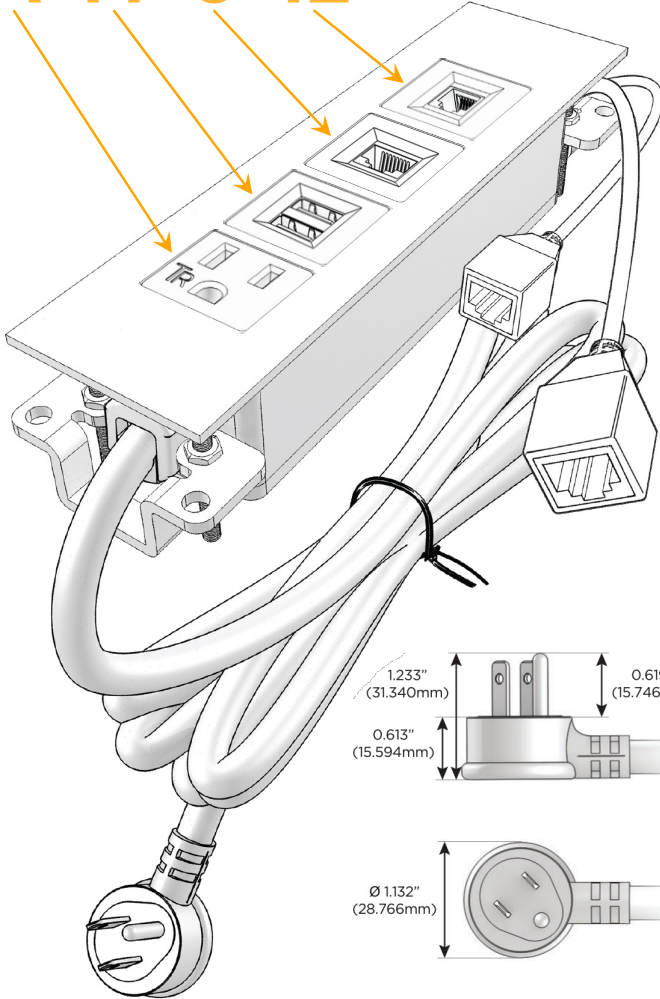

### Module/Port Options:

- A** Tamper Resistant AC Receptacle
- E** USB-A & USB-C (20W)
- M** Double USB-A (Fast Charging Ports - 18W)
- H** HDMI
- 6** CAT 6
- 12** RJ 12
- X** Switched AC
- Y** 3-Way Switch (Low Voltage)
- V** USB-C (45W High Speed Charging Port)
- S** USB-C (25W High Speed Charging Port)
- R** Switched AC (Rocker Switch)
- D** Dimmer Switch

### Plug:

Supplied with Low Profile Flat 45° Angle 120 VAC Plug

Optional Standard Straight 120 VAC Plug

Optional Straight 120 VAC Pass-through Plug

- CLEAN, COMPACT DESIGN
- STREAMLINED
- LOW PROFILE
- SIDE-EXITING CORDS
- PLUG & PLAY
- 6' AC CORD & PLUG (FLAT PLUG STANDARD)
- CUSTOMIZABLE CONFIGURATIONS AND FINISHES
- UL LISTED FOR MOUNTING IN FURNITURE
- 15A

## AC POWER & DATA CONNECTIVITY SOLUTION

M-POWER-4T-AM612-BZ5AATP

Specs:

**Modules/Ports:**

- A** Tamper Resistant AC Receptacle
- M** Double USB-A (Fast Charging Ports - 18W)
- 6** CAT 6
- 12** RJ 12

**A M 6 12**