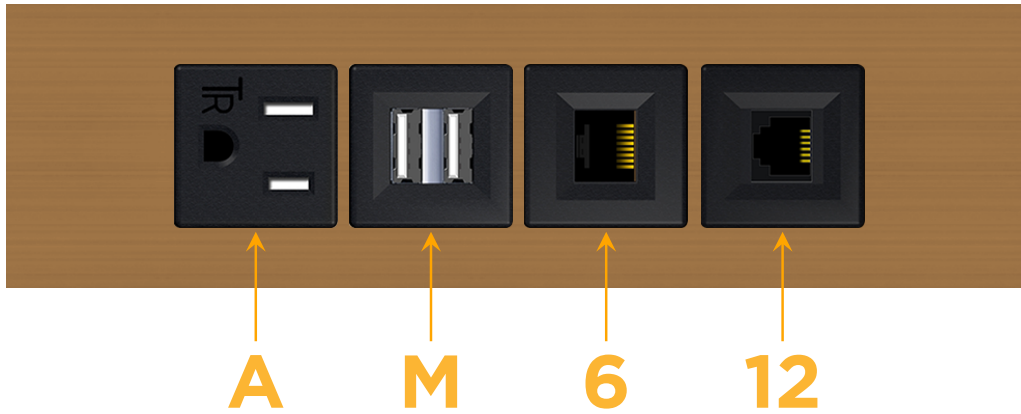

M-POWER-4T

AC POWER & DATA CONNECTIVITY SOLUTION

M-POWER-4T-AM612-BZ4TP

Distributed by

Mormax Company, Inc.

8 Westchester Plaza

Elmsford, NY 10523

914-699-0101

sales@mormax.com

mormax.com

Metro Light & Power's line of power & data solutions offers sophisticated design elements combined with greater ease of installation. Streamlined and low-profile, enhanced by side-exiting cords, our outlets advance the industry with their cutting edge look and feel. We believe flexibility is key, and we provide a variety of mounting options, including the ability to mount in limited spaces. Our outlets are available in many finishes and configurations, in addition to a custom color and finish capability for our clients.

Trim Plate Finish: **SOLID BRONZE BRUSHED**

Custom Finishes Available

M-POWER-4T-AM612-BZ4TP

Features:

Module/Port Options:

- **A** Tamper Resistant AC Receptacle
- **E** USB-A & USB-C (20W)
- **M** Double USB-A (Fast Charging Ports - 18W)
- **H** HDMI
- **6** CAT 6
- **12** RJ 12
- **X** Switched AC
- **Y** 3-Way Switch (Low Voltage)
- **V** USB-C (45W High Speed Charging Port)
- **S** USB-C (25W High Speed Charging Port)
- **R** Switched AC (Rocker Switch)
- **D** Dimmer Switch

Plug:

Supplied with Low Profile Flat 45° Angle 120 VAC Plug

Optional Standard Straight 120 VAC Plug

Optional Straight 120 VAC Pass-through Plug

- CLEAN, COMPACT DESIGN
- STREAMLINED
- LOW PROFILE
- SIDE-EXITING CORDS
- PLUG & PLAY
- 6' AC CORD & PLUG (FLAT PLUG STANDARD)
- CUSTOMIZABLE CONFIGURATIONS AND FINISHES
- UL LISTED FOR MOUNTING IN FURNITURE
- 15A