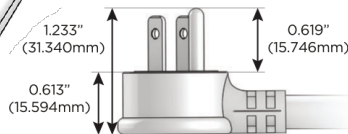

M-POWER-4T

AC POWER & DATA CONNECTIVITY SOLUTION

M-POWER-4T-AM612-BZ4TP

Specs:

Modules/Ports:

- **A** Tamper Resistant AC Receptacle
- **M** Double USB-A (Fast Charging Ports - 18W)
- **6** CAT 6
- **12** RJ 12

A M 6 12