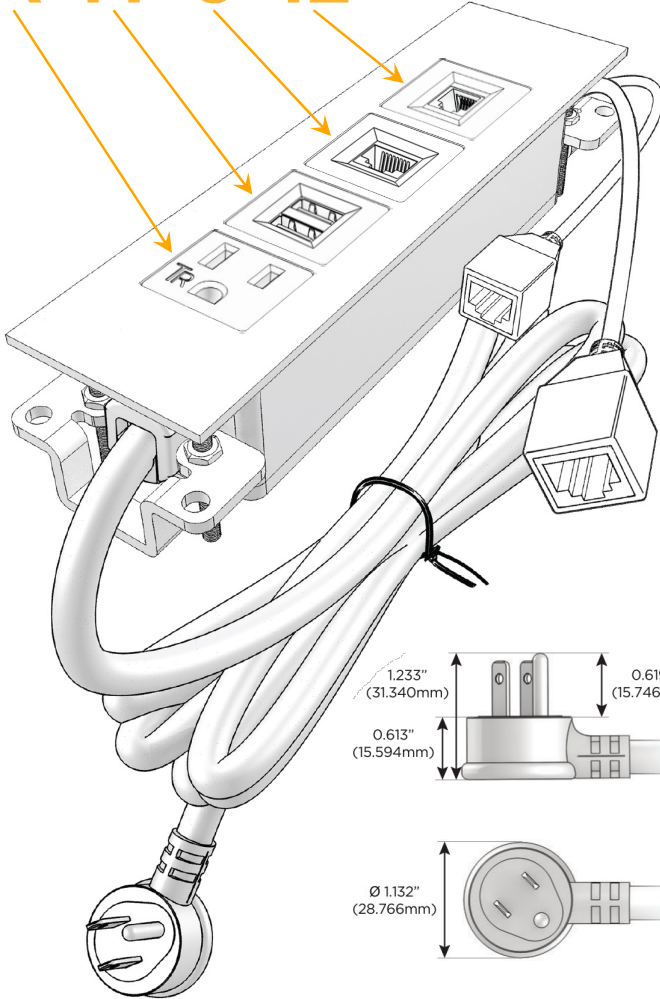

M-POWER-4T

AC POWER & DATA CONNECTIVITY SOLUTION

M-POWER-4T-AM612-BZ4TP

Specs:

Modules/Ports:

- **A** Tamper Resistant AC Receptacle
- **M** Double USB-A (Fast Charging Ports - 18W)
- **6** CAT 6
- **12** RJ 12

A M 6 12