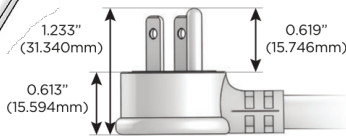

M-POWER-4T

AC POWER & DATA CONNECTIVITY SOLUTION

M-POWER-4T-AEX12-SS4TP

Specs:

Modules/Ports:

- **A** Tamper Resistant AC Receptacle
- **E** USB-A & USB-C (20W)
- **X** Switched AC
- **12** RJ 12

A E X 12