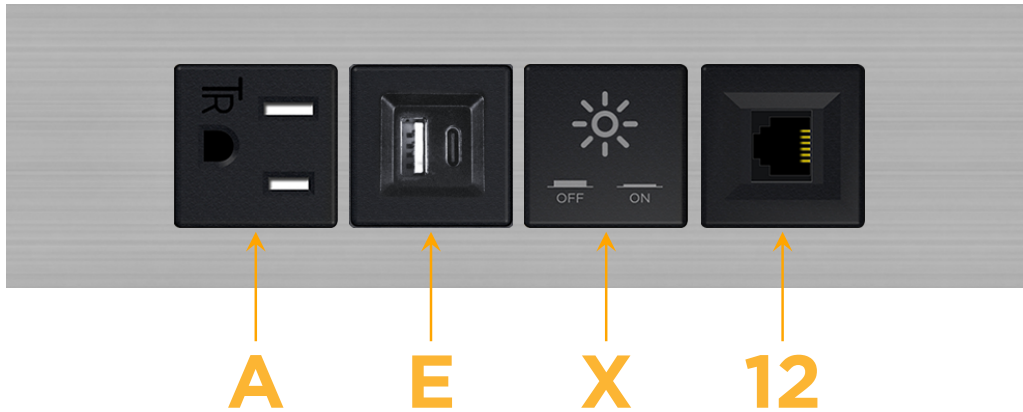

M-POWER-4T

AC POWER & DATA CONNECTIVITY SOLUTION

M-POWER-4T-AEX12-SS4TP

Distributed by

Mormax Company, Inc.

8 Westchester Plaza

Elmsford, NY 10523

914-699-0101

sales@mormax.com

mormax.com

Metro Light & Power's line of power & data solutions offers sophisticated design elements combined with greater ease of installation. Streamlined and low-profile, enhanced by side-exiting cords, our outlets advance the industry with their cutting edge look and feel. We believe flexibility is key, and we provide a variety of mounting options, including the ability to mount in limited spaces. Our outlets are available in many finishes and configurations, in addition to a custom color and finish capability for our clients.

Trim Plate Finish: **STAINLESS STEEL BRUSHED**

Custom Finishes Available

M-POWER-4T-AEX12-SS4TP

Features:

Module/Port Options:

- **A** Tamper Resistant AC Receptacle
- **E** USB-A & USB-C (20W)
- **M** Double USB-A (Fast Charging Ports - 18W)
- **H** HDMI
- **6** CAT 6
- **12** RJ 12
- **X** Switched AC
- **Y** 3-Way Switch (Low Voltage)
- **V** USB-C (45W High Speed Charging Port)
- **S** USB-C (25W High Speed Charging Port)
- **R** Switched AC (Rocker Switch)
- **D** Dimmer Switch

Plug:

Supplied with Low Profile Flat 45° Angle 120 VAC Plug

Optional Standard Straight 120 VAC Plug

Optional Straight 120 VAC Pass-through Plug

- CLEAN, COMPACT DESIGN
- STREAMLINED
- LOW PROFILE
- SIDE-EXITING CORDS
- PLUG & PLAY
- 6' AC CORD & PLUG (FLAT PLUG STANDARD)
- CUSTOMIZABLE CONFIGURATIONS AND FINISHES
- UL LISTED FOR MOUNTING IN FURNITURE
- 15A