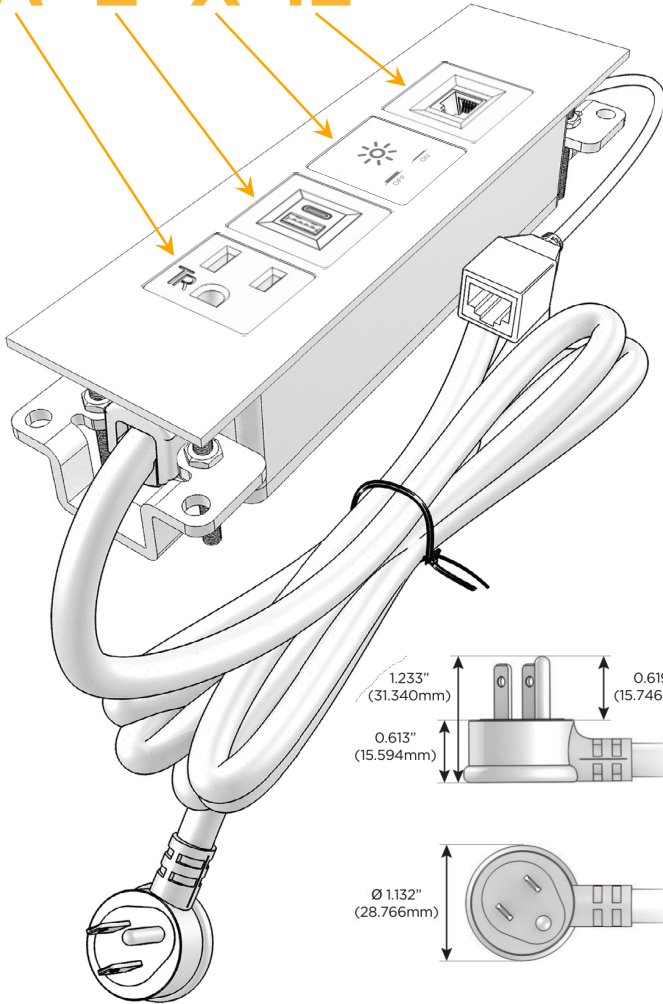

M-POWER-4T

AC POWER & DATA CONNECTIVITY SOLUTION

M-POWER-4T-AEX12-SS4TP

Specs:

Modules/Ports:

- **A** Tamper Resistant AC Receptacle
- **E** USB-A & USB-C (20W)
- **X** Switched AC
- **12** RJ 12

A E X 12