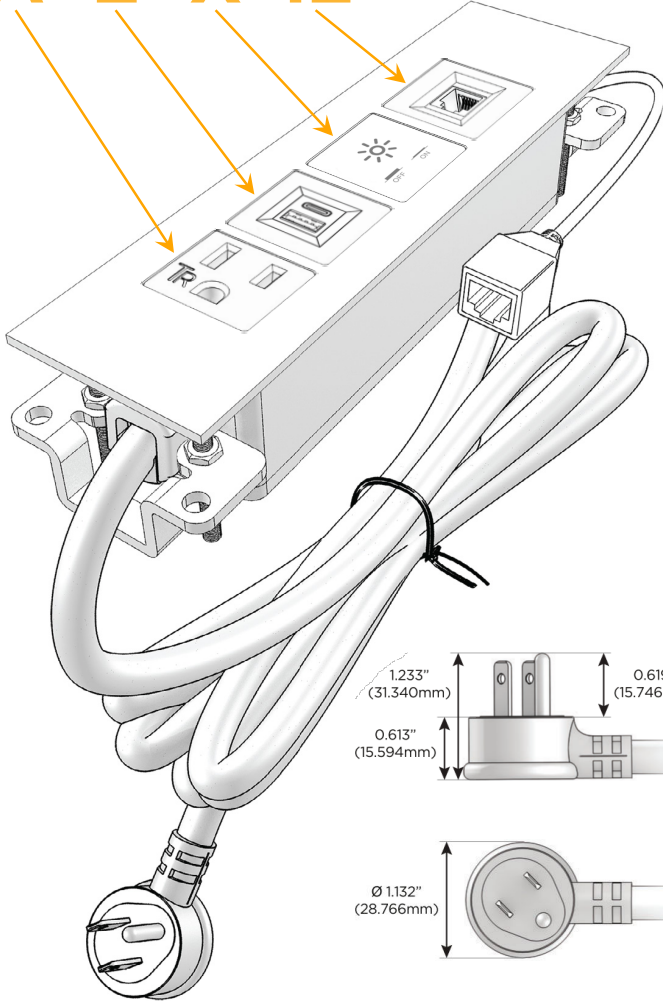

M-POWER-4T

AC POWER & DATA CONNECTIVITY SOLUTION

M-POWER-4T-AEX12-S3ATP

Specs:

Modules/Ports:

- **A** Tamper Resistant AC Receptacle
- **E** USB-A & USB-C (20W)
- **X** Switched AC
- **12** RJ 12

A E X 12