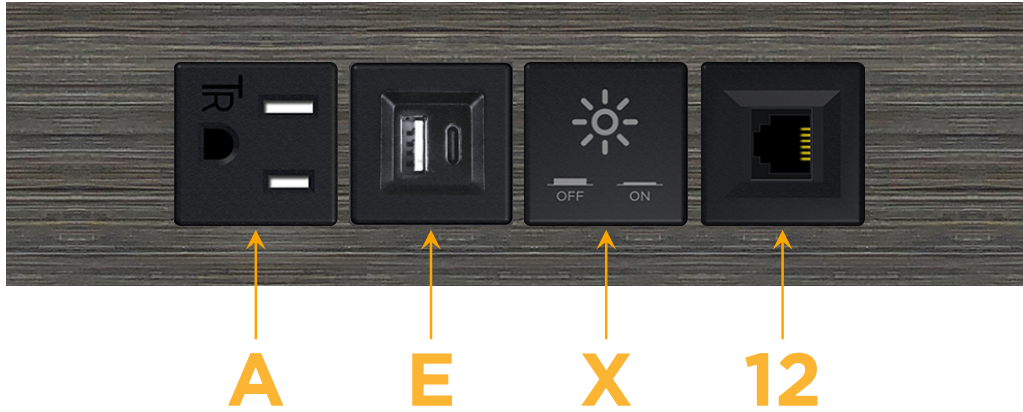

M-POWER-4T

AC POWER & DATA CONNECTIVITY SOLUTION

M-POWER-4T-AEX12-S3ATP

Distributed by

Mormax Company, Inc.

8 Westchester Plaza

Elmsford, NY 10523

914-699-0101

sales@mormax.com

mormax.com

Metro Light & Power's line of power & data solutions offers sophisticated design elements combined with greater ease of installation. Streamlined and low-profile, enhanced by side-exiting cords, our outlets advance the industry with their cutting edge look and feel. We believe flexibility is key, and we provide a variety of mounting options, including the ability to mount in limited spaces. Our outlets are available in many finishes and configurations, in addition to a custom color and finish capability for our clients.

Trim Plate Finish: **GUNMETAL (ABS)**

Custom Finishes Available

M-POWER-4T-AEX12-S3ATP

Features:

Module/Port Options:

- **A** Tamper Resistant AC Receptacle
- **E** USB-A & USB-C (20W)
- **M** Double USB-A (Fast Charging Ports - 18W)
- **H** HDMI
- **6** CAT 6
- **12** RJ 12
- **X** Switched AC
- **Y** 3-Way Switch (Low Voltage)
- **V** USB-C (45W High Speed Charging Port)
- **S** USB-C (25W High Speed Charging Port)
- **R** Switched AC (Rocker Switch)
- **D** Dimmer Switch

Plug:

Supplied with Low Profile Flat 45° Angle 120 VAC Plug

Optional Standard Straight 120 VAC Plug

Optional Straight 120 VAC Pass-through Plug

- CLEAN, COMPACT DESIGN
- STREAMLINED
- LOW PROFILE
- SIDE-EXITING CORDS
- PLUG & PLAY
- 6' AC CORD & PLUG (FLAT PLUG STANDARD)
- CUSTOMIZABLE CONFIGURATIONS AND FINISHES
- UL LISTED FOR MOUNTING IN FURNITURE
- 15A