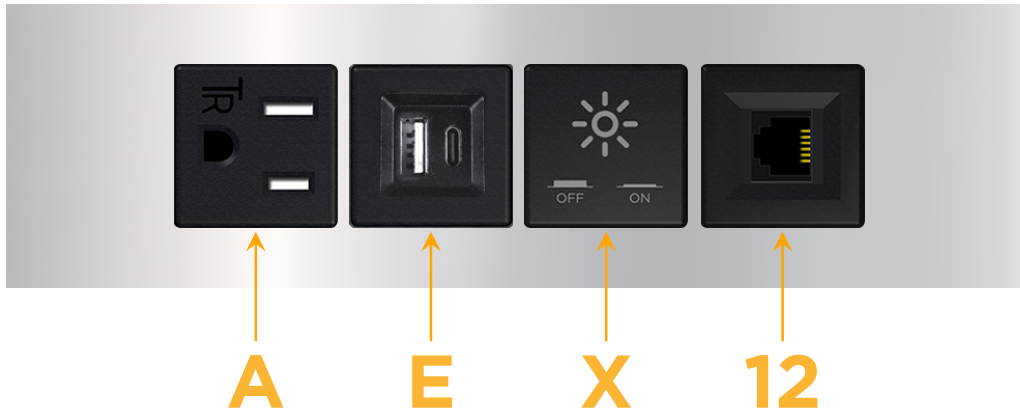

M-POWER-4T

AC POWER & DATA CONNECTIVITY SOLUTION

M-POWER-4T-AEX12-CRATP

Distributed by

Mormax Company, Inc.

8 Westchester Plaza

Elmsford, NY 10523

914-699-0101

sales@mormax.com

mormax.com

Metro Light & Power's line of power & data solutions offers sophisticated design elements combined with greater ease of installation. Streamlined and low-profile, enhanced by side-exiting cords, our outlets advance the industry with their cutting edge look and feel. We believe flexibility is key, and we provide a variety of mounting options, including the ability to mount in limited spaces. Our outlets are available in many finishes and configurations, in addition to a custom color and finish capability for our clients.

Trim Plate Finish: **CHROME (ABS)**

Custom Finishes Available

M-POWER-4T-AEX12-CRATP

Features:

Module/Port Options:

- **A** Tamper Resistant AC Receptacle
- **E** USB-A & USB-C (20W)
- **M** Double USB-A (Fast Charging Ports - 18W)
- **H** HDMI
- **6** CAT 6
- **12** RJ 12
- **X** Switched AC
- **Y** 3-Way Switch (Low Voltage)
- **V** USB-C (45W High Speed Charging Port)
- **S** USB-C (25W High Speed Charging Port)
- **R** Switched AC (Rocker Switch)
- **D** Dimmer Switch

Plug:

Supplied with Low Profile Flat 45° Angle 120 VAC Plug

Optional Standard Straight 120 VAC Plug

Optional Straight 120 VAC Pass-through Plug

- CLEAN, COMPACT DESIGN
- STREAMLINED
- LOW PROFILE
- SIDE-EXITING CORDS
- PLUG & PLAY
- 6' AC CORD & PLUG (FLAT PLUG STANDARD)
- CUSTOMIZABLE CONFIGURATIONS AND FINISHES
- UL LISTED FOR MOUNTING IN FURNITURE
- 15A