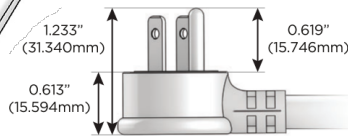

M-POWER-4T

AC POWER & DATA CONNECTIVITY SOLUTION

M-POWER-4T-AEX12-CRATP

Specs:

Modules/Ports:

- **A** Tamper Resistant AC Receptacle
- **E** USB-A & USB-C (20W)
- **X** Switched AC
- **12** RJ 12

A E X 12