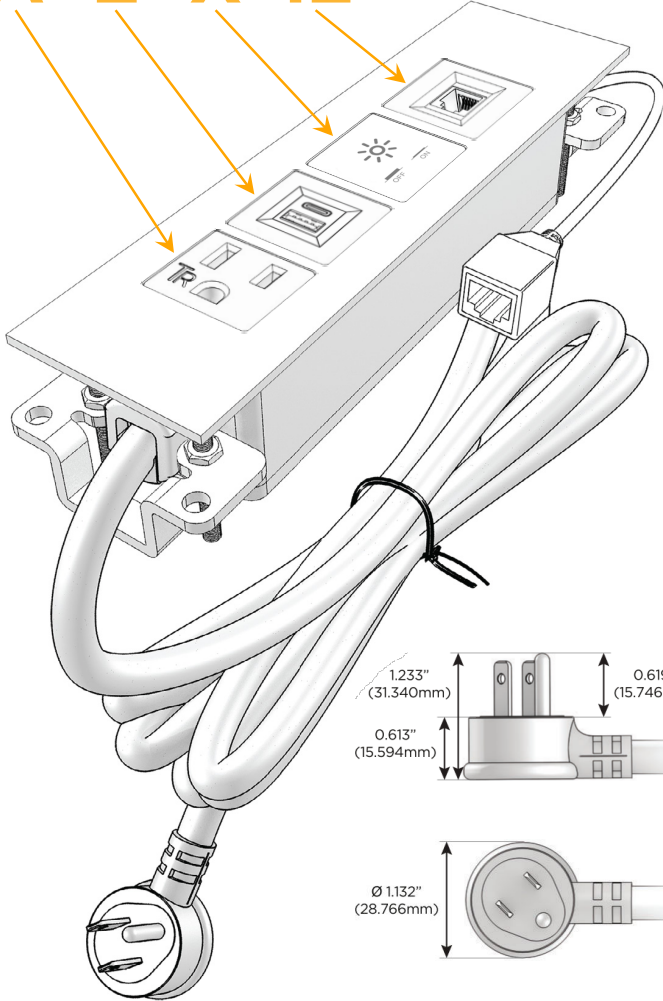

M-POWER-4T

AC POWER & DATA CONNECTIVITY SOLUTION

M-POWER-4T-AEX12-CRATP

Specs:

Modules/Ports:

- **A** Tamper Resistant AC Receptacle
- **E** USB-A & USB-C (20W)
- **X** Switched AC
- **12** RJ 12

A E X 12