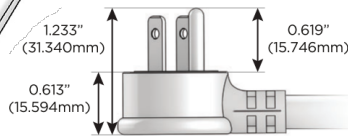

M-POWER-4T

AC POWER & DATA CONNECTIVITY SOLUTION

M-POWER-4T-AEX12-BZ5AATP

Specs:

Modules/Ports:

- **A** Tamper Resistant AC Receptacle
- **E** USB-A & USB-C (20W)
- **X** Switched AC
- **12** RJ 12

A E X 12