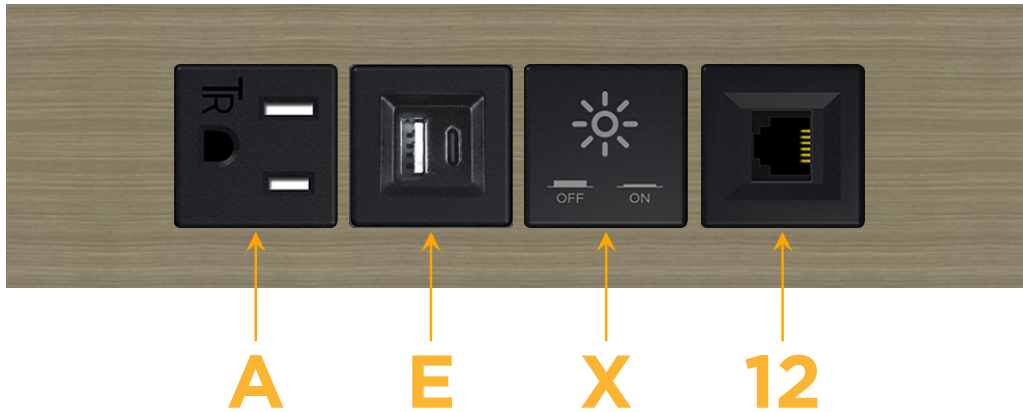

Trim Plate Finish: **ANTIQUED ARCHITECTURAL BRONZE (ABS)**

Custom Finishes Available

M-POWER-4T-AEX12-BZ5AATP

Features:

**Module/Port Options:**

- A** Tamper Resistant AC Receptacle
- E** USB-A & USB-C (20W)
- M** Double USB-A (Fast Charging Ports - 18W)
- H** HDMI
- 6** CAT 6
- 12** RJ 12
- X** Switched AC
- Y** 3-Way Switch (Low Voltage)
- V** USB-C (45W High Speed Charging Port)
- S** USB-C (25W High Speed Charging Port)
- R** Switched AC (Rocker Switch)
- D** Dimmer Switch

**Plug:**

Supplied with Low Profile Flat 45° Angle 120 VAC Plug

Optional Standard Straight 120 VAC Plug

Optional Straight 120 VAC Pass-through Plug

- CLEAN, COMPACT DESIGN
- STREAMLINED
- LOW PROFILE
- SIDE-EXITING CORDS
- PLUG & PLAY
- 6' AC CORD & PLUG (FLAT PLUG STANDARD)
- CUSTOMIZABLE CONFIGURATIONS AND FINISHES
- UL LISTED FOR MOUNTING IN FURNITURE
- 15A

### Modules/Ports:

- A** Tamper Resistant AC Receptacle
- E** USB-A & USB-C (20W)
- X** Switched AC
- 12** RJ 12