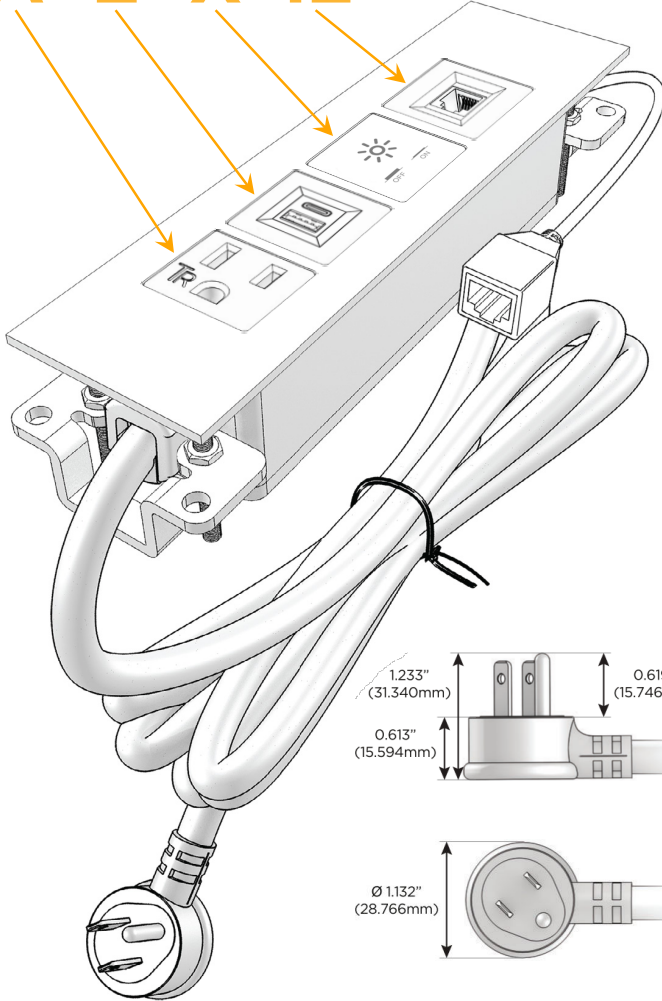

M-POWER-4T

AC POWER & DATA CONNECTIVITY SOLUTION

M-POWER-4T-AEX12-BZ5AATP

Specs:

Modules/Ports:

- **A** Tamper Resistant AC Receptacle
- **E** USB-A & USB-C (20W)
- **X** Switched AC
- **12** RJ 12

A E X 12