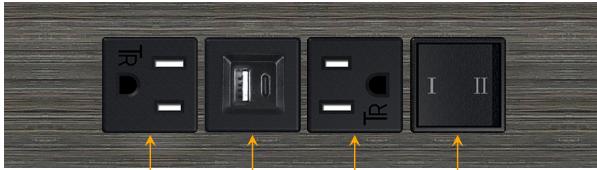

Trim Plate Finish: **GUNMETAL (ABS)**

Custom Finishes Available

M-POWER-4T-AEAY-S3ATP(2)

A E A Y

Y A E A

Features:

Module/Port Options:

- A** Tamper Resistant AC Receptacle
- E** USB-A & USB-C (20W)
- M** Double USB-A (Fast Charging Ports - 18W)
- H** HDMI
- 6** CAT 6
- 12** RJ 12
- X** Switched AC
- Y** 3-Way Switch (Low Voltage)
- V** USB-C (45W High Speed Charging Port)
- S** USB-C (25W High Speed Charging Port)
- R** Switched AC (Rocker Switch)
- D** Dimmer Switch