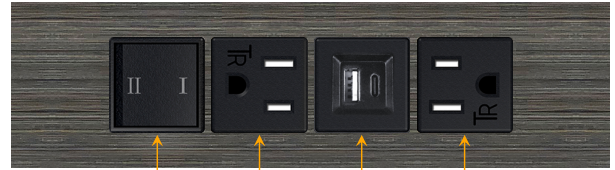

Trim Plate Finish: **GUNMETAL (ABS)**

Custom Finishes Available

M-POWER-4T-AEAY-S3ATP(2)

A E A Y

Y A E A

Features:

Module/Port Options:

- A** Tamper Resistant AC Receptacle
- E** USB-A & USB-C (20W)
- M** Double USB-A (Fast Charging Ports - 18W)
- H** HDMI
- 6** CAT 6
- 12** RJ 12
- X** Switched AC
- Y** 3-Way Switch (Low Voltage)
- V** USB-C (45W High Speed Charging Port)
- S** USB-C (25W High Speed Charging Port)
- R** Switched AC (Rocker Switch)
- D** Dimmer Switch