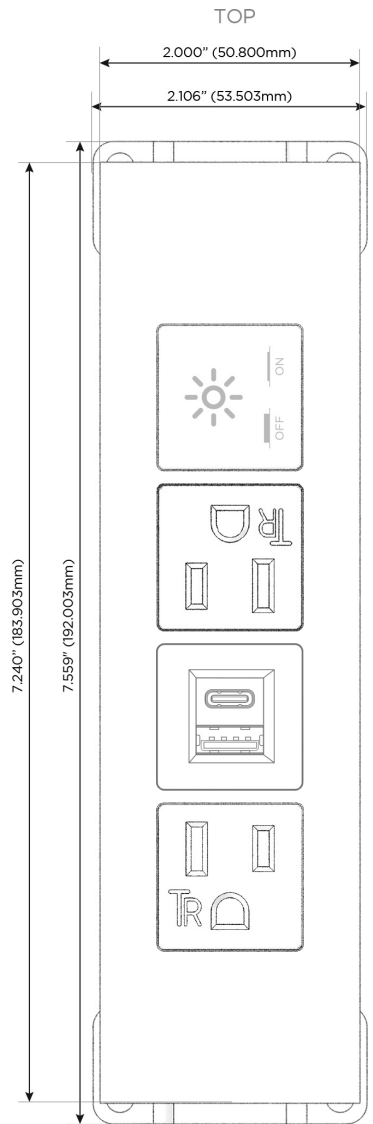

### Module/Port Options:

- A** Tamper Resistant AC Receptacle
- E** USB-A & USB-C (20W)
- M** Double USB-A (Fast Charging Ports - 18W)
- H** HDMI
- 6** CAT 6
- 12** RJ 12
- X** Switched AC
- Y** 3-Way Switch (Low Voltage)
- V** USB-C (45W High Speed Charging Port)
- S** USB-C (25W High Speed Charging Port)
- R** Switched AC (Rocker Switch)
- D** Dimmer Switch

### Plug:

Supplied with Low Profile Flat 45° Angle 120 VAC Plug

Optional Standard Straight 120 VAC Plug

Optional Straight 120 VAC Pass-through Plug

- CLEAN, COMPACT DESIGN
- STREAMLINED
- LOW PROFILE
- SIDE-EXITING CORDS
- PLUG & PLAY
- 6' AC CORD & PLUG (FLAT PLUG STANDARD)
- CUSTOMIZABLE CONFIGURATIONS AND FINISHES
- UL LISTED FOR MOUNTING IN FURNITURE
- 15A

# M-POWER-4T

AC POWER & DATA CONNECTIVITY SOLUTION

M-POWER-4T-AEAX-WTP

Specs:

**Modules/Ports:**

- A** Tamper Resistant AC Receptacle
- E** USB-A & USB-C (20W)
- X** Switched AC

Distributed by

Mormax Company, Inc.