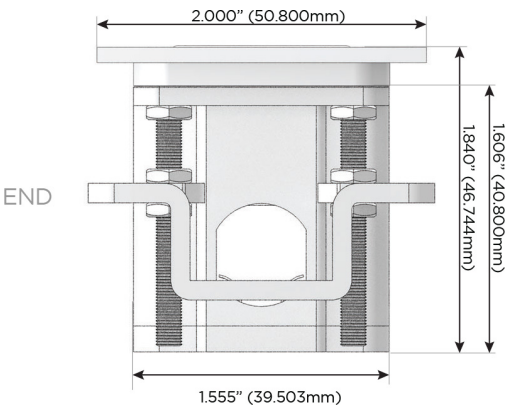

### Plug:

Supplied with Low Profile Flat 45° Angle 120 VAC Plug

Optional Standard Straight 120 VAC Plug

Optional Straight 120 VAC Pass-through Plug

- CLEAN, COMPACT DESIGN
- STREAMLINED
- LOW PROFILE
- SIDE-EXITING CORDS
- PLUG & PLAY
- 6' AC CORD & PLUG (FLAT PLUG STANDARD)
- CUSTOMIZABLE CONFIGURATIONS AND FINISHES
- UL LISTED FOR MOUNTING IN FURNITURE
- 15A

# M-POWER-4T

AC POWER & DATA CONNECTIVITY SOLUTION

M-POWER-4T-AEAX-WTP

Specs:

**Modules/Ports:**

- A** Tamper Resistant AC Receptacle
- E** USB-A & USB-C (20W)
- X** Switched AC

Distributed by

Mormax Company, Inc.