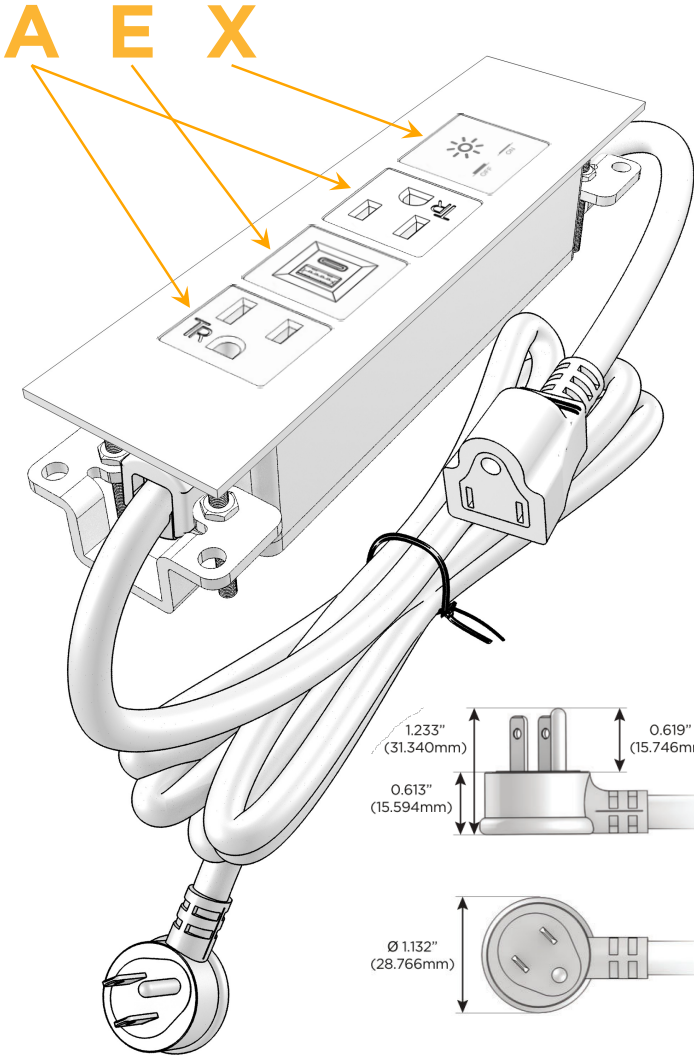

### Module/Port Options:

- A** Tamper Resistant AC Receptacle
- E** USB-A & USB-C (20W)
- M** Double USB-A (Fast Charging Ports - 18W)
- H** HDMI
- 6** CAT 6
- 12** RJ 12
- X** Switched AC
- Y** 3-Way Switch (Low Voltage)
- V** USB-C (45W High Speed Charging Port)
- S** USB-C (25W High Speed Charging Port)
- R** Switched AC (Rocker Switch)
- D** Dimmer Switch

### Plug:

Supplied with Low Profile Flat 45° Angle 120 VAC Plug

Optional Standard Straight 120 VAC Plug

Optional Straight 120 VAC Pass-through Plug

- CLEAN, COMPACT DESIGN
- STREAMLINED
- LOW PROFILE
- SIDE-EXITING CORDS
- PLUG & PLAY
- 6' AC CORD & PLUG (FLAT PLUG STANDARD)
- CUSTOMIZABLE CONFIGURATIONS AND FINISHES
- UL LISTED FOR MOUNTING IN FURNITURE
- 15A

# M-POWER-4T

AC POWER & DATA CONNECTIVITY SOLUTION

M-POWER-4T-AEAX-WTP

Specs:

**Modules/Ports:**

- A** Tamper Resistant AC Receptacle
- E** USB-A & USB-C (20W)
- X** Switched AC

Distributed by

Mormax Company, Inc.