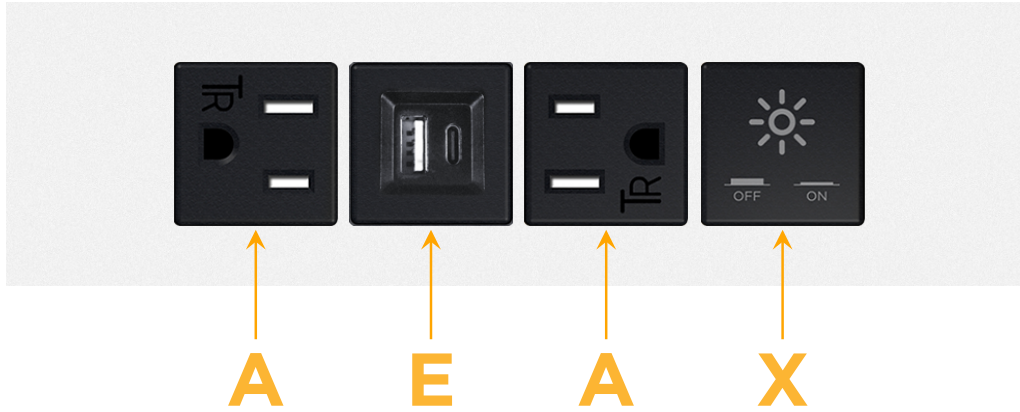

Trim Plate Finish: **WHITE (STEEL)**

Custom Finishes Available

M-POWER-4T-AEAX-WTP

Features:

### Module/Port Options:

- A** Tamper Resistant AC Receptacle
- E** USB-A & USB-C (20W)
- M** Double USB-A (Fast Charging Ports - 18W)
- H** HDMI
- 6** CAT 6
- 12** RJ 12
- X** Switched AC
- Y** 3-Way Switch (Low Voltage)
- V** USB-C (45W High Speed Charging Port)
- S** USB-C (25W High Speed Charging Port)
- R** Switched AC (Rocker Switch)
- D** Dimmer Switch

### Plug:

Supplied with Low Profile Flat 45° Angle 120 VAC Plug

Optional Standard Straight 120 VAC Plug

Optional Straight 120 VAC Pass-through Plug

- CLEAN, COMPACT DESIGN
- STREAMLINED
- LOW PROFILE
- SIDE-EXITING CORDS
- PLUG & PLAY
- 6' AC CORD & PLUG (FLAT PLUG STANDARD)
- CUSTOMIZABLE CONFIGURATIONS AND FINISHES
- UL LISTED FOR MOUNTING IN FURNITURE
- 15A

# M-POWER-4T

AC POWER & DATA CONNECTIVITY SOLUTION

M-POWER-4T-AEAX-WTP

Specs:

**Modules/Ports:**

- A** Tamper Resistant AC Receptacle
- E** USB-A & USB-C (20W)
- X** Switched AC

Distributed by

Mormax Company, Inc.