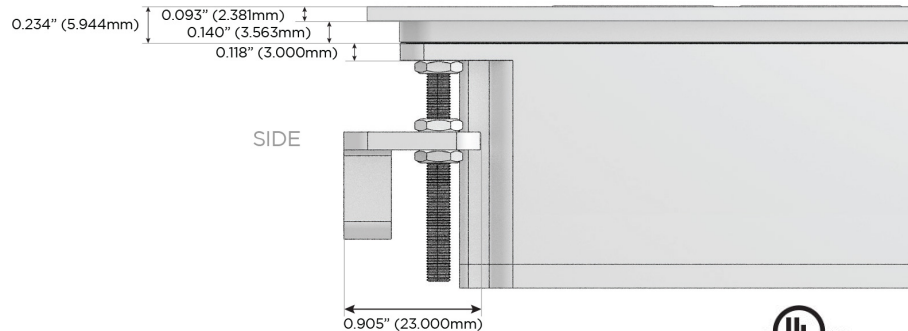

# M-POWER-4T

AC POWER & DATA CONNECTIVITY SOLUTION

M-POWER-4T-AEAX-SS8TP

Specs:

**Modules/Ports:**

- A** Tamper Resistant AC Receptacle
- E** USB-A & USB-C (20W)
- X** Switched AC

Distributed by

Mormax Company, Inc.