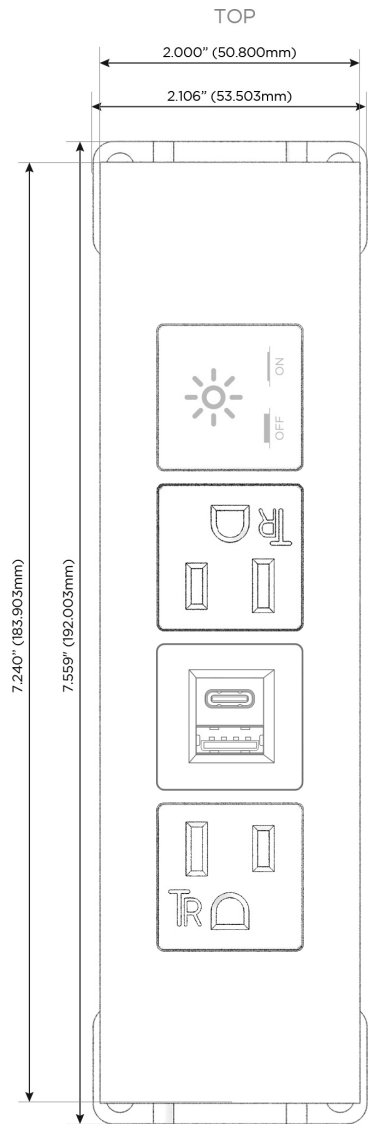

### Module/Port Options:

- A** Tamper Resistant AC Receptacle
- E** USB-A & USB-C (20W)
- M** Double USB-A (Fast Charging Ports - 18W)
- H** HDMI
- 6** CAT 6
- 12** RJ 12
- X** Switched AC
- Y** 3-Way Switch (Low Voltage)
- V** USB-C (45W High Speed Charging Port)
- S** USB-C (25W High Speed Charging Port)
- R** Switched AC (Rocker Switch)
- D** Dimmer Switch

### Plug:

Supplied with Low Profile Flat 45° Angle 120 VAC Plug

Optional Standard Straight 120 VAC Plug

Optional Straight 120 VAC Pass-through Plug

- CLEAN, COMPACT DESIGN
- STREAMLINED
- LOW PROFILE
- SIDE-EXITING CORDS
- PLUG & PLAY
- 6' AC CORD & PLUG (FLAT PLUG STANDARD)
- CUSTOMIZABLE CONFIGURATIONS AND FINISHES
- UL LISTED FOR MOUNTING IN FURNITURE
- 15A

# M-POWER-4T

AC POWER & DATA CONNECTIVITY SOLUTION

M-POWER-4T-AEAX-SS8TP

Specs:

**Modules/Ports:**

- A** Tamper Resistant AC Receptacle
- E** USB-A & USB-C (20W)
- X** Switched AC

Distributed by

Mormax Company, Inc.