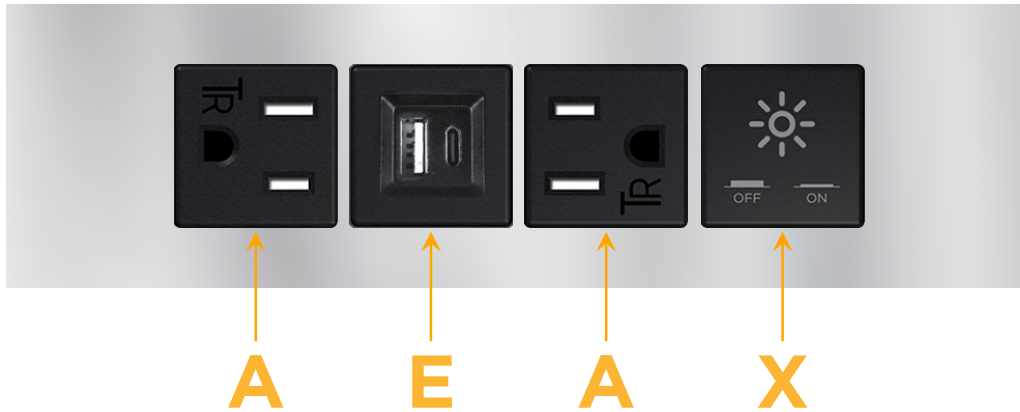

M-POWER-4T

AC POWER & DATA CONNECTIVITY SOLUTION

M-POWER-4T-AEAX-SS8TP

Distributed by

Mormax Company, Inc.

8 Westchester Plaza

Elmsford, NY 10523

914-699-0101

sales@mormax.com

mormax.com

Metro Light & Power's line of power & data solutions offers sophisticated design elements combined with greater ease of installation. Streamlined and low-profile, enhanced by side-exiting cords, our outlets advance the industry with their cutting edge look and feel. We believe flexibility is key, and we provide a variety of mounting options, including the ability to mount in limited spaces. Our outlets are available in many finishes and configurations, in addition to a custom color and finish capability for our clients.

Trim Plate Finish: **STAINLESS STEEL MIRROR FINISH**

Custom Finishes Available

M-POWER-4T-AEAX-SS8TP

Features:

Module/Port Options:

- **A** Tamper Resistant AC Receptacle
- **E** USB-A & USB-C (20W)
- **M** Double USB-A (Fast Charging Ports - 18W)
- **H** HDMI
- **6** CAT 6
- **12** RJ 12
- **X** Switched AC
- **Y** 3-Way Switch (Low Voltage)
- **V** USB-C (45W High Speed Charging Port)
- **S** USB-C (25W High Speed Charging Port)
- **R** Switched AC (Rocker Switch)
- **D** Dimmer Switch

Plug:

Supplied with Low Profile Flat 45° Angle 120 VAC Plug

Optional Standard Straight 120 VAC Plug

Optional Straight 120 VAC Pass-through Plug

- CLEAN, COMPACT DESIGN
- STREAMLINED
- LOW PROFILE
- SIDE-EXITING CORDS
- PLUG & PLAY
- 6' AC CORD & PLUG (FLAT PLUG STANDARD)
- CUSTOMIZABLE CONFIGURATIONS AND FINISHES
- UL LISTED FOR MOUNTING IN FURNITURE
- 15A