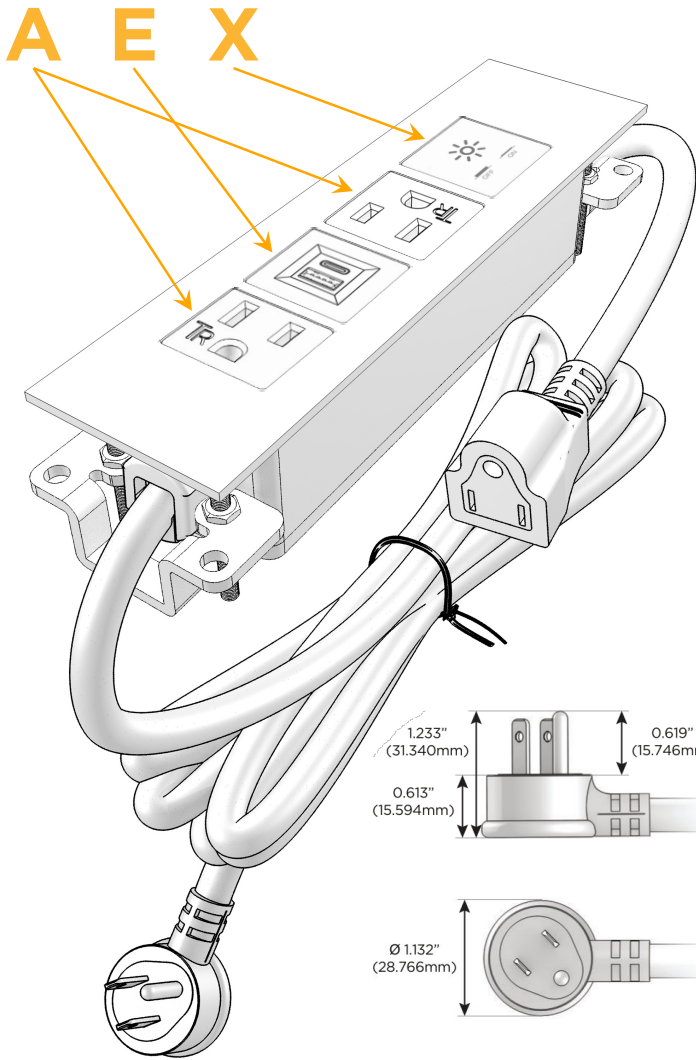

### Module/Port Options:

- A** Tamper Resistant AC Receptacle
- E** USB-A & USB-C (20W)
- M** Double USB-A (Fast Charging Ports - 18W)
- H** HDMI
- 6** CAT 6
- 12** RJ 12
- X** Switched AC
- Y** 3-Way Switch (Low Voltage)
- V** USB-C (45W High Speed Charging Port)
- S** USB-C (25W High Speed Charging Port)
- R** Switched AC (Rocker Switch)
- D** Dimmer Switch

### Plug:

Supplied with Low Profile Flat 45° Angle 120 VAC Plug

Optional Standard Straight 120 VAC Plug

Optional Straight 120 VAC Pass-through Plug

- CLEAN, COMPACT DESIGN
- STREAMLINED
- LOW PROFILE
- SIDE-EXITING CORDS
- PLUG & PLAY
- 6' AC CORD & PLUG (FLAT PLUG STANDARD)
- CUSTOMIZABLE CONFIGURATIONS AND FINISHES
- UL LISTED FOR MOUNTING IN FURNITURE
- 15A

# M-POWER-4T

AC POWER & DATA CONNECTIVITY SOLUTION

M-POWER-4T-AEAX-SS8TP

Specs:

**Modules/Ports:**

- A** Tamper Resistant AC Receptacle
- E** USB-A & USB-C (20W)
- X** Switched AC

Distributed by

Mormax Company, Inc.