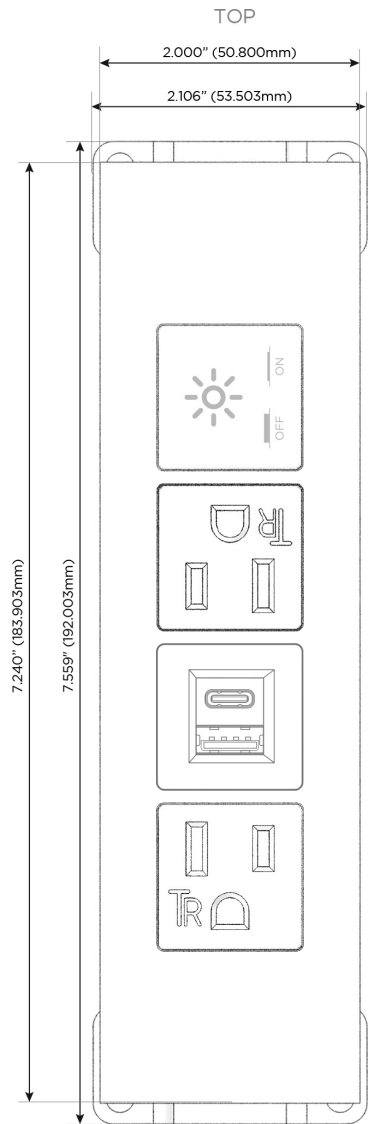

### Module/Port Options:

- A** Tamper Resistant AC Receptacle
- E** USB-A & USB-C (20W)
- M** Double USB-A (Fast Charging Ports - 18W)
- H** HDMI
- 6** CAT 6
- 12** RJ 12
- X** Switched AC
- Y** 3-Way Switch (Low Voltage)
- V** USB-C (45W High Speed Charging Port)
- S** USB-C (25W High Speed Charging Port)
- R** Switched AC (Rocker Switch)
- D** Dimmer Switch

### Plug:

Supplied with Low Profile Flat 45° Angle 120 VAC Plug

Optional Standard Straight 120 VAC Plug

Optional Straight 120 VAC Pass-through Plug

- CLEAN, COMPACT DESIGN
- STREAMLINED
- LOW PROFILE
- SIDE-EXITING CORDS
- PLUG & PLAY
- 6' AC CORD & PLUG (FLAT PLUG STANDARD)
- CUSTOMIZABLE CONFIGURATIONS AND FINISHES
- UL LISTED FOR MOUNTING IN FURNITURE
- 15A

# M-POWER-4T

AC POWER & DATA CONNECTIVITY SOLUTION

M-POWER-4T-AEAX-SS4TP

Specs:

**Modules/Ports:**

- A** Tamper Resistant AC Receptacle
- E** USB-A & USB-C (20W)
- X** Switched AC

Distributed by

Mormax Company, Inc.