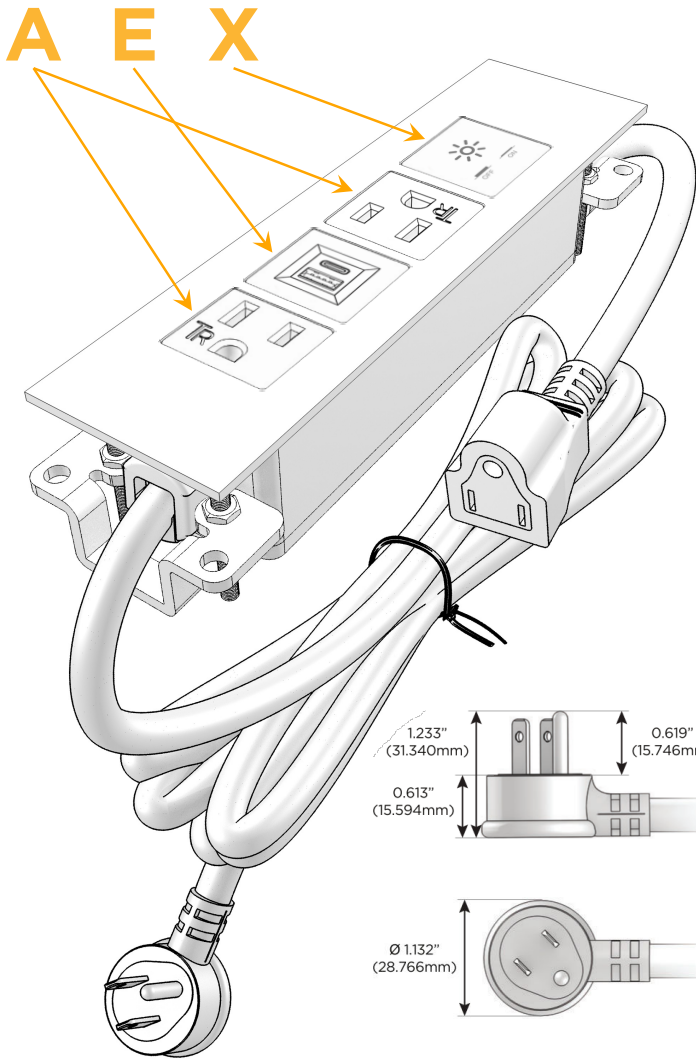

### Module/Port Options:

- A** Tamper Resistant AC Receptacle
- E** USB-A & USB-C (20W)
- M** Double USB-A (Fast Charging Ports - 18W)
- H** HDMI
- 6** CAT 6
- 12** RJ 12
- X** Switched AC
- Y** 3-Way Switch (Low Voltage)
- V** USB-C (45W High Speed Charging Port)
- S** USB-C (25W High Speed Charging Port)
- R** Switched AC (Rocker Switch)
- D** Dimmer Switch

### Plug:

Supplied with Low Profile Flat 45° Angle 120 VAC Plug

Optional Standard Straight 120 VAC Plug

Optional Straight 120 VAC Pass-through Plug

- CLEAN, COMPACT DESIGN
- STREAMLINED
- LOW PROFILE
- SIDE-EXITING CORDS
- PLUG & PLAY
- 6' AC CORD & PLUG (FLAT PLUG STANDARD)
- CUSTOMIZABLE CONFIGURATIONS AND FINISHES
- UL LISTED FOR MOUNTING IN FURNITURE
- 15A

# M-POWER-4T

AC POWER & DATA CONNECTIVITY SOLUTION

M-POWER-4T-AEAX-SS4TP

Specs:

**Modules/Ports:**

- A** Tamper Resistant AC Receptacle
- E** USB-A & USB-C (20W)
- X** Switched AC

Distributed by

Mormax Company, Inc.