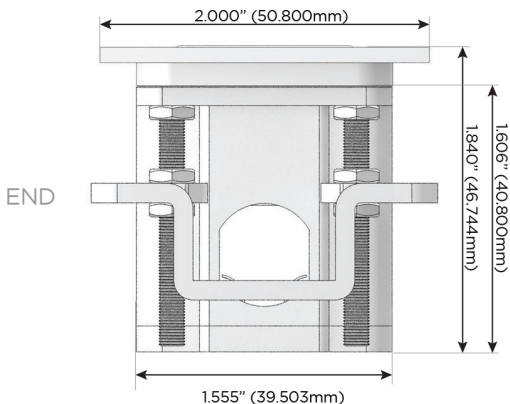

### Plug:

Supplied with Low Profile Flat 45° Angle 120 VAC Plug

Optional Standard Straight 120 VAC Plug

Optional Straight 120 VAC Pass-through Plug

- CLEAN, COMPACT DESIGN
- STREAMLINED
- LOW PROFILE
- SIDE-EXITING CORDS
- PLUG & PLAY
- 6' AC CORD & PLUG (FLAT PLUG STANDARD)
- CUSTOMIZABLE CONFIGURATIONS AND FINISHES
- UL LISTED FOR MOUNTING IN FURNITURE
- 15A

# M-POWER-4T

AC POWER & DATA CONNECTIVITY SOLUTION

M-POWER-4T-AEAX-SS4TP

Specs:

**Modules/Ports:**

- A** Tamper Resistant AC Receptacle
- E** USB-A & USB-C (20W)
- X** Switched AC

Distributed by

Mormax Company, Inc.