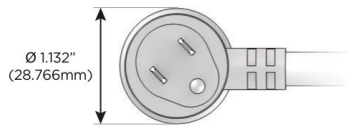

### Plug:

Supplied with Low Profile Flat 45° Angle 120 VAC Plug

Optional Standard Straight 120 VAC Plug

Optional Straight 120 VAC Pass-through Plug

- CLEAN, COMPACT DESIGN
- STREAMLINED
- LOW PROFILE
- SIDE-EXITING CORDS
- PLUG & PLAY
- 6' AC CORD & PLUG (FLAT PLUG STANDARD)
- CUSTOMIZABLE CONFIGURATIONS AND FINISHES
- UL LISTED FOR MOUNTING IN FURNITURE
- 15A

# M-POWER-4T

AC POWER & DATA CONNECTIVITY SOLUTION

M-POWER-4T-AEAX-SS4TP

Specs:

**Modules/Ports:**

- A** Tamper Resistant AC Receptacle
- E** USB-A & USB-C (20W)
- X** Switched AC

Distributed by

Mormax Company, Inc.