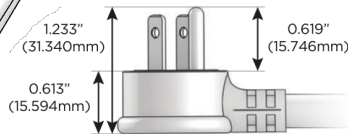

### Plug:

Supplied with Low Profile Flat 45° Angle 120 VAC Plug

Optional Standard Straight 120 VAC Plug

Optional Straight 120 VAC Pass-through Plug

- CLEAN, COMPACT DESIGN
- STREAMLINED
- LOW PROFILE
- SIDE-EXITING CORDS
- PLUG & PLAY
- 6' AC CORD & PLUG (FLAT PLUG STANDARD)
- CUSTOMIZABLE CONFIGURATIONS AND FINISHES
- UL LISTED FOR MOUNTING IN FURNITURE
- 15A

# M-POWER-4T

AC POWER & DATA CONNECTIVITY SOLUTION

M-POWER-4T-AEAX-SS4TP

Specs:

**Modules/Ports:**

- A** Tamper Resistant AC Receptacle
- E** USB-A & USB-C (20W)
- X** Switched AC

Distributed by

Mormax Company, Inc.