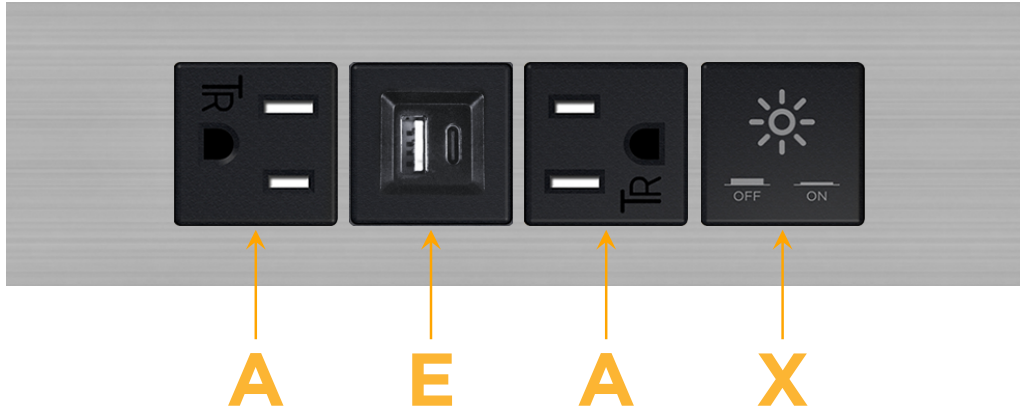

M-POWER-4T

AC POWER & DATA CONNECTIVITY SOLUTION

M-POWER-4T-AEAX-SS4TP

Distributed by

Mormax Company, Inc.

8 Westchester Plaza

Elmsford, NY 10523

914-699-0101

sales@mormax.com

mormax.com

Metro Light & Power's line of power & data solutions offers sophisticated design elements combined with greater ease of installation. Streamlined and low-profile, enhanced by side-exiting cords, our outlets advance the industry with their cutting edge look and feel. We believe flexibility is key, and we provide a variety of mounting options, including the ability to mount in limited spaces. Our outlets are available in many finishes and configurations, in addition to a custom color and finish capability for our clients.

Trim Plate Finish: **STAINLESS STEEL BRUSHED**

Custom Finishes Available

M-POWER-4T-AEAX-SS4TP

Features:

Module/Port Options:

- **A** Tamper Resistant AC Receptacle
- **E** USB-A & USB-C (20W)
- **M** Double USB-A (Fast Charging Ports - 18W)
- **H** HDMI
- **6** CAT 6
- **12** RJ 12
- **X** Switched AC
- **Y** 3-Way Switch (Low Voltage)
- **V** USB-C (45W High Speed Charging Port)
- **S** USB-C (25W High Speed Charging Port)
- **R** Switched AC (Rocker Switch)
- **D** Dimmer Switch

Plug:

Supplied with Low Profile Flat 45° Angle 120 VAC Plug

Optional Standard Straight 120 VAC Plug

Optional Straight 120 VAC Pass-through Plug

- CLEAN, COMPACT DESIGN
- STREAMLINED
- LOW PROFILE
- SIDE-EXITING CORDS
- PLUG & PLAY
- 6' AC CORD & PLUG (FLAT PLUG STANDARD)
- CUSTOMIZABLE CONFIGURATIONS AND FINISHES
- UL LISTED FOR MOUNTING IN FURNITURE
- 15A