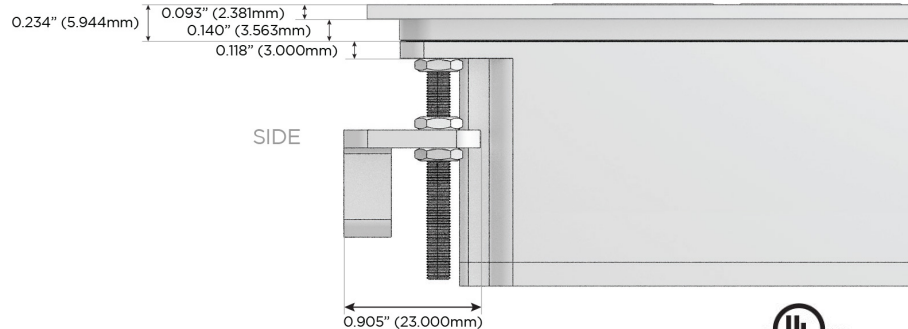

# M-POWER-4T

AC POWER & DATA CONNECTIVITY SOLUTION

M-POWER-4T-AEAX-SS4TP

Specs:

**Modules/Ports:**

- A** Tamper Resistant AC Receptacle
- E** USB-A & USB-C (20W)
- X** Switched AC

Distributed by

Mormax Company, Inc.