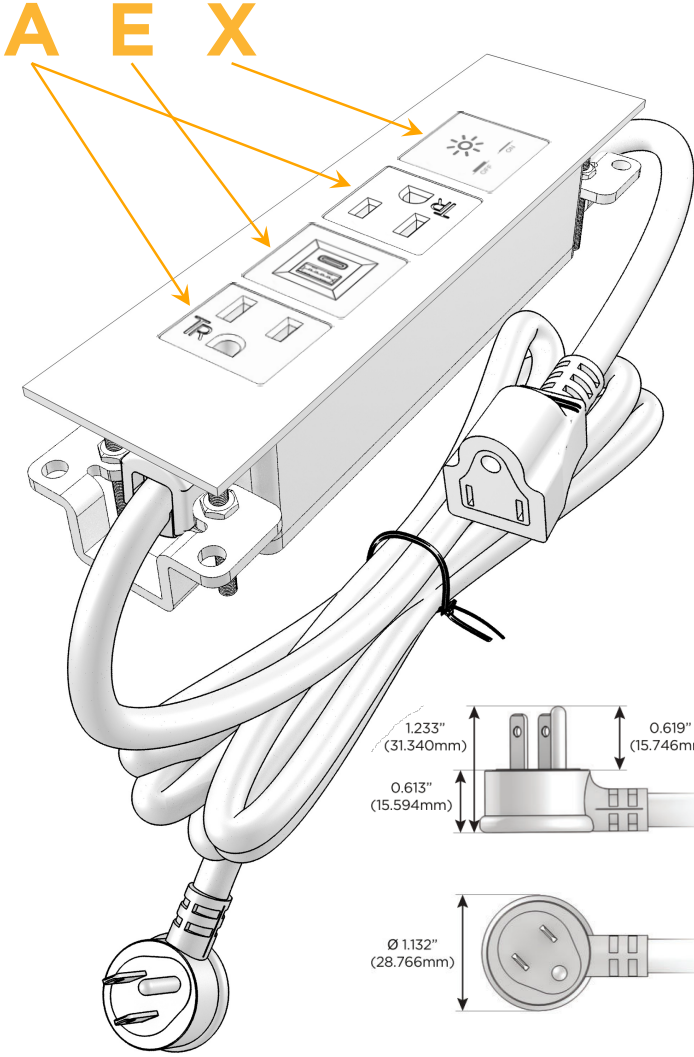

Trim Plate Finish: **GUNMETAL (ABS)**

Custom Finishes Available

M-POWER-4T-AEAX-S3ATP

Features:

Module/Port Options:

- A** Tamper Resistant AC Receptacle
- E** USB-A & USB-C (20W)
- M** Double USB-A (Fast Charging Ports - 18W)
- H** HDMI
- 6** CAT 6
- 12** RJ 12
- X** Switched AC
- Y** 3-Way Switch (Low Voltage)
- V** USB-C (45W High Speed Charging Port)
- S** USB-C (25W High Speed Charging Port)
- R** Switched AC (Rocker Switch)
- D** Dimmer Switch

Plug:

Supplied with Low Profile Flat 45° Angle 120 VAC Plug

Optional Standard Straight 120 VAC Plug

Optional Straight 120 VAC Pass-through Plug

- CLEAN, COMPACT DESIGN
- STREAMLINED
- LOW PROFILE
- SIDE-EXITING CORDS
- PLUG & PLAY
- 6' AC CORD & PLUG (FLAT PLUG STANDARD)
- CUSTOMIZABLE CONFIGURATIONS AND FINISHES
- UL LISTED FOR MOUNTING IN FURNITURE
- 15A

M-POWER-4T

AC POWER & DATA CONNECTIVITY SOLUTION

M-POWER-4T-AEAX-S3ATP

Specs:

Modules/Ports:

- A** Tamper Resistant AC Receptacle
- E** USB-A & USB-C (20W)
- X** Switched AC

Distributed by

Mormax Company, Inc.