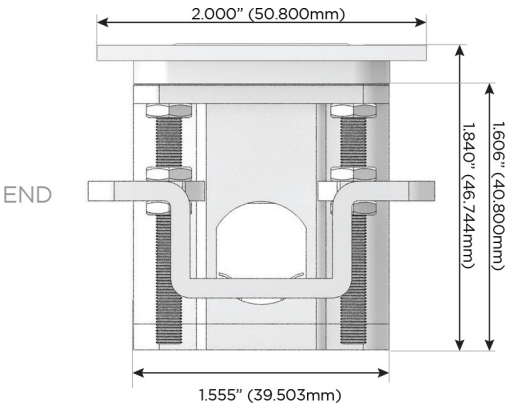

Trim Plate Finish: **GUNMETAL (ABS)**

Custom Finishes Available

M-POWER-4T-AEAX-S3ATP

Features:

Module/Port Options:

- A** Tamper Resistant AC Receptacle
- E** USB-A & USB-C (20W)
- M** Double USB-A (Fast Charging Ports - 18W)
- H** HDMI
- 6** CAT 6
- 12** RJ 12
- X** Switched AC
- Y** 3-Way Switch (Low Voltage)
- V** USB-C (45W High Speed Charging Port)
- S** USB-C (25W High Speed Charging Port)
- R** Switched AC (Rocker Switch)
- D** Dimmer Switch

Plug:

Supplied with Low Profile Flat 45° Angle 120 VAC Plug

Optional Standard Straight 120 VAC Plug

Optional Straight 120 VAC Pass-through Plug

- CLEAN, COMPACT DESIGN
- STREAMLINED
- LOW PROFILE
- SIDE-EXITING CORDS
- PLUG & PLAY
- 6' AC CORD & PLUG (FLAT PLUG STANDARD)
- CUSTOMIZABLE CONFIGURATIONS AND FINISHES
- UL LISTED FOR MOUNTING IN FURNITURE
- 15A

M-POWER-4T

AC POWER & DATA CONNECTIVITY SOLUTION

M-POWER-4T-AEAX-S3ATP

Specs:

Modules/Ports:

- A** Tamper Resistant AC Receptacle
- E** USB-A & USB-C (20W)
- X** Switched AC

Distributed by

Mormax Company, Inc.