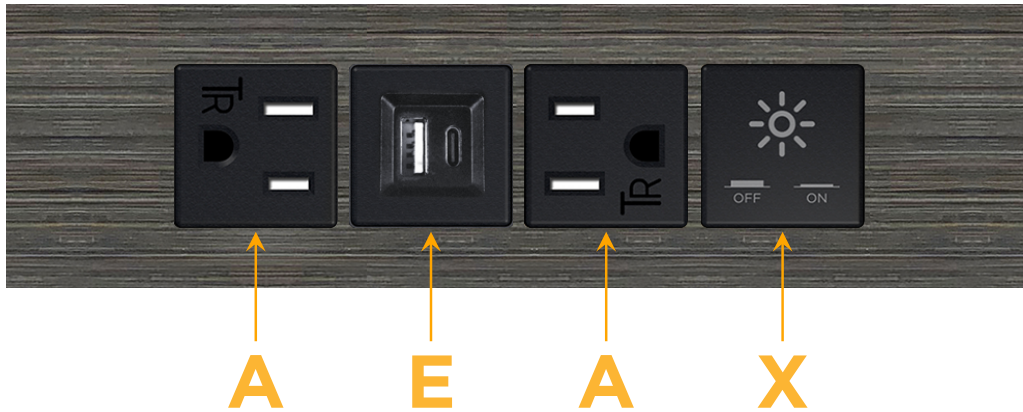

Trim Plate Finish: **GUNMETAL (ABS)**

Custom Finishes Available

M-POWER-4T-AEAX-S3ATP

Features:

Module/Port Options:

- A** Tamper Resistant AC Receptacle
- E** USB-A & USB-C (20W)
- M** Double USB-A (Fast Charging Ports - 18W)
- H** HDMI
- 6** CAT 6
- 12** RJ 12
- X** Switched AC
- Y** 3-Way Switch (Low Voltage)
- V** USB-C (45W High Speed Charging Port)
- S** USB-C (25W High Speed Charging Port)
- R** Switched AC (Rocker Switch)
- D** Dimmer Switch

Plug:

Supplied with Low Profile Flat 45° Angle 120 VAC Plug

Optional Standard Straight 120 VAC Plug

Optional Straight 120 VAC Pass-through Plug

- CLEAN, COMPACT DESIGN
- STREAMLINED
- LOW PROFILE
- SIDE-EXITING CORDS
- PLUG & PLAY
- 6' AC CORD & PLUG (FLAT PLUG STANDARD)
- CUSTOMIZABLE CONFIGURATIONS AND FINISHES
- UL LISTED FOR MOUNTING IN FURNITURE
- 15A

M-POWER-4T

AC POWER & DATA CONNECTIVITY SOLUTION

M-POWER-4T-AEAX-S3ATP

Specs:

Modules/Ports:

- A** Tamper Resistant AC Receptacle
- E** USB-A & USB-C (20W)
- X** Switched AC

Distributed by

Mormax Company, Inc.