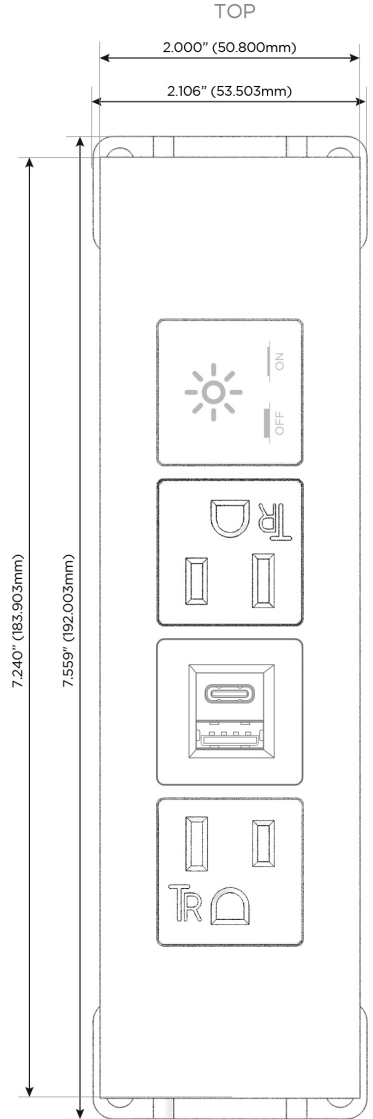

Trim Plate Finish: **GUNMETAL (ABS)**

Custom Finishes Available

M-POWER-4T-AEAX-S3ATP

Features:

Module/Port Options:

- A** Tamper Resistant AC Receptacle
- E** USB-A & USB-C (20W)
- M** Double USB-A (Fast Charging Ports - 18W)
- H** HDMI
- 6** CAT 6
- 12** RJ 12
- X** Switched AC
- Y** 3-Way Switch (Low Voltage)
- V** USB-C (45W High Speed Charging Port)
- S** USB-C (25W High Speed Charging Port)
- R** Switched AC (Rocker Switch)
- D** Dimmer Switch

Plug:

Supplied with Low Profile Flat 45° Angle 120 VAC Plug

Optional Standard Straight 120 VAC Plug

Optional Straight 120 VAC Pass-through Plug

- CLEAN, COMPACT DESIGN
- STREAMLINED
- LOW PROFILE
- SIDE-EXITING CORDS
- PLUG & PLAY
- 6' AC CORD & PLUG (FLAT PLUG STANDARD)
- CUSTOMIZABLE CONFIGURATIONS AND FINISHES
- UL LISTED FOR MOUNTING IN FURNITURE
- 15A

M-POWER-4T

AC POWER & DATA CONNECTIVITY SOLUTION

M-POWER-4T-AEAX-S3ATP

Specs:

Modules/Ports:

- A** Tamper Resistant AC Receptacle
- E** USB-A & USB-C (20W)
- X** Switched AC

Distributed by

Mormax Company, Inc.