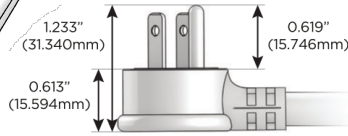

Plug:

Supplied with Low Profile Flat 45° Angle 120 VAC Plug

Optional Standard Straight 120 VAC Plug

Optional Straight 120 VAC Pass-through Plug

- CLEAN, COMPACT DESIGN
- STREAMLINED
- LOW PROFILE
- SIDE-EXITING CORDS
- PLUG & PLAY
- 6' AC CORD & PLUG (FLAT PLUG STANDARD)
- CUSTOMIZABLE CONFIGURATIONS AND FINISHES
- UL LISTED FOR MOUNTING IN FURNITURE
- 15A

M-POWER-4T

AC POWER & DATA CONNECTIVITY SOLUTION

M-POWER-4T-AEAX-S3ATP

Specs:

Modules/Ports:

- A** Tamper Resistant AC Receptacle
- E** USB-A & USB-C (20W)
- X** Switched AC

Distributed by

Mormax Company, Inc.