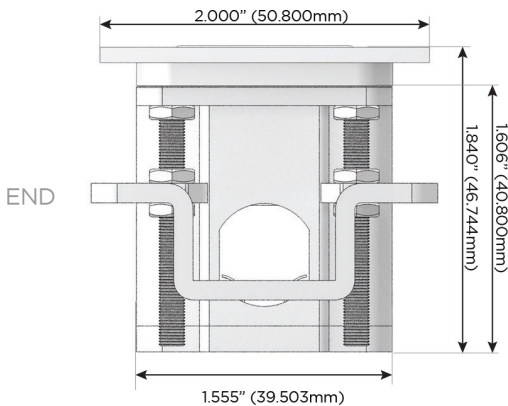

### Plug:

Supplied with Low Profile Flat 45° Angle 120 VAC Plug

Optional Standard Straight 120 VAC Plug

Optional Straight 120 VAC Pass-through Plug

- CLEAN, COMPACT DESIGN
- STREAMLINED
- LOW PROFILE
- SIDE-EXITING CORDS
- PLUG & PLAY
- 6' AC CORD & PLUG (FLAT PLUG STANDARD)
- CUSTOMIZABLE CONFIGURATIONS AND FINISHES
- UL LISTED FOR MOUNTING IN FURNITURE
- 15A

# M-POWER-4T

AC POWER & DATA CONNECTIVITY SOLUTION

M-POWER-4T-AEAX-BZTP

Specs:

**Modules/Ports:**

- A** Tamper Resistant AC Receptacle
- E** USB-A & USB-C (20W)
- X** Switched AC

Distributed by

Mormax Company, Inc.