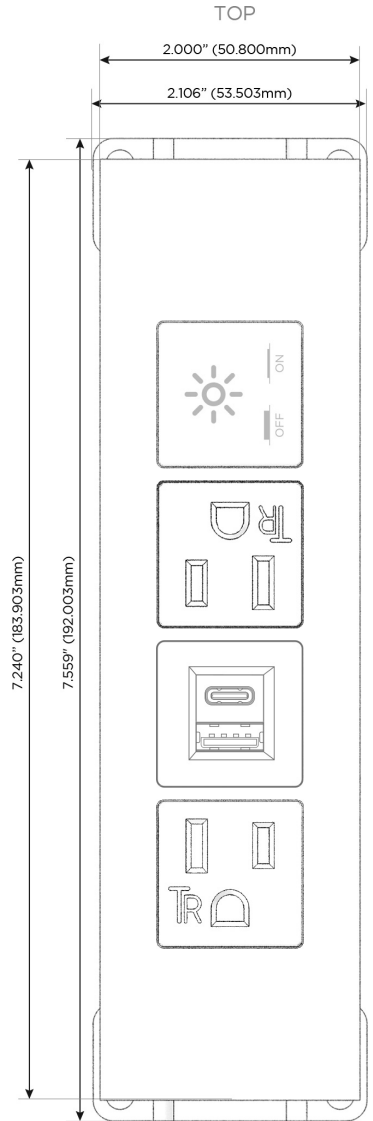

### Module/Port Options:

- A** Tamper Resistant AC Receptacle
- E** USB-A & USB-C (20W)
- M** Double USB-A (Fast Charging Ports - 18W)
- H** HDMI
- 6** CAT 6
- 12** RJ 12
- X** Switched AC
- Y** 3-Way Switch (Low Voltage)
- V** USB-C (45W High Speed Charging Port)
- S** USB-C (25W High Speed Charging Port)
- R** Switched AC (Rocker Switch)
- D** Dimmer Switch

### Plug:

Supplied with Low Profile Flat 45° Angle 120 VAC Plug

Optional Standard Straight 120 VAC Plug

Optional Straight 120 VAC Pass-through Plug

- CLEAN, COMPACT DESIGN
- STREAMLINED
- LOW PROFILE
- SIDE-EXITING CORDS
- PLUG & PLAY
- 6' AC CORD & PLUG (FLAT PLUG STANDARD)
- CUSTOMIZABLE CONFIGURATIONS AND FINISHES
- UL LISTED FOR MOUNTING IN FURNITURE
- 15A

# M-POWER-4T

AC POWER & DATA CONNECTIVITY SOLUTION

M-POWER-4T-AEAX-BZTP

Specs:

**Modules/Ports:**

- A** Tamper Resistant AC Receptacle
- E** USB-A & USB-C (20W)
- X** Switched AC

Distributed by

Mormax Company, Inc.