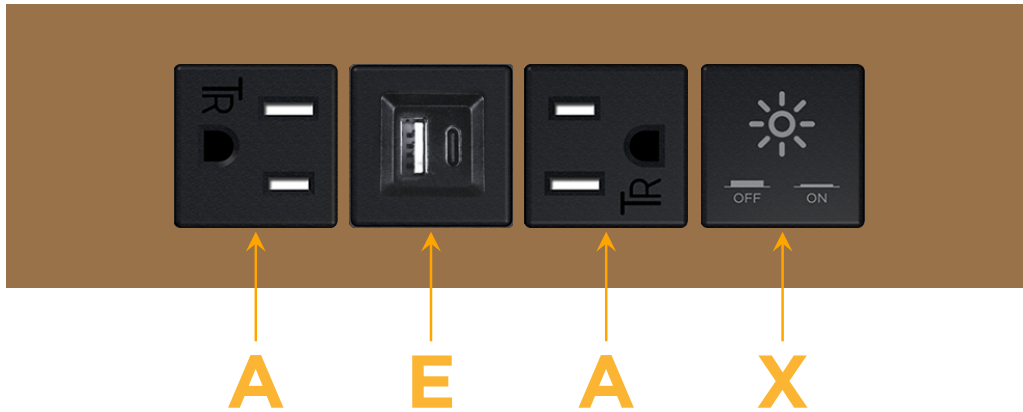

M-POWER-4T

AC POWER & DATA CONNECTIVITY SOLUTION

M-POWER-4T-AEAX-BZTP

Distributed by

Mormax Company, Inc.

8 Westchester Plaza

Elmsford, NY 10523

914-699-0101

sales@mormax.com

mormax.com

Metro Light & Power's line of power & data solutions offers sophisticated design elements combined with greater ease of installation. Streamlined and low-profile, enhanced by side-exiting cords, our outlets advance the industry with their cutting edge look and feel. We believe flexibility is key, and we provide a variety of mounting options, including the ability to mount in limited spaces. Our outlets are available in many finishes and configurations, in addition to a custom color and finish capability for our clients.

Trim Plate Finish: **SOLID BRONZE**

Custom Finishes Available

M-POWER-4T-AEAX-BZTP

Features:

Module/Port Options:

- **A** Tamper Resistant AC Receptacle
- **E** USB-A & USB-C (20W)
- **M** Double USB-A (Fast Charging Ports - 18W)
- **H** HDMI
- **6** CAT 6
- **12** RJ 12
- **X** Switched AC
- **Y** 3-Way Switch (Low Voltage)
- **V** USB-C (45W High Speed Charging Port)
- **S** USB-C (25W High Speed Charging Port)
- **R** Switched AC (Rocker Switch)
- **D** Dimmer Switch

Plug:

Supplied with Low Profile Flat 45° Angle 120 VAC Plug

Optional Standard Straight 120 VAC Plug

Optional Straight 120 VAC Pass-through Plug

- CLEAN, COMPACT DESIGN
- STREAMLINED
- LOW PROFILE
- SIDE-EXITING CORDS
- PLUG & PLAY
- 6' AC CORD & PLUG (FLAT PLUG STANDARD)
- CUSTOMIZABLE CONFIGURATIONS AND FINISHES
- UL LISTED FOR MOUNTING IN FURNITURE
- 15A