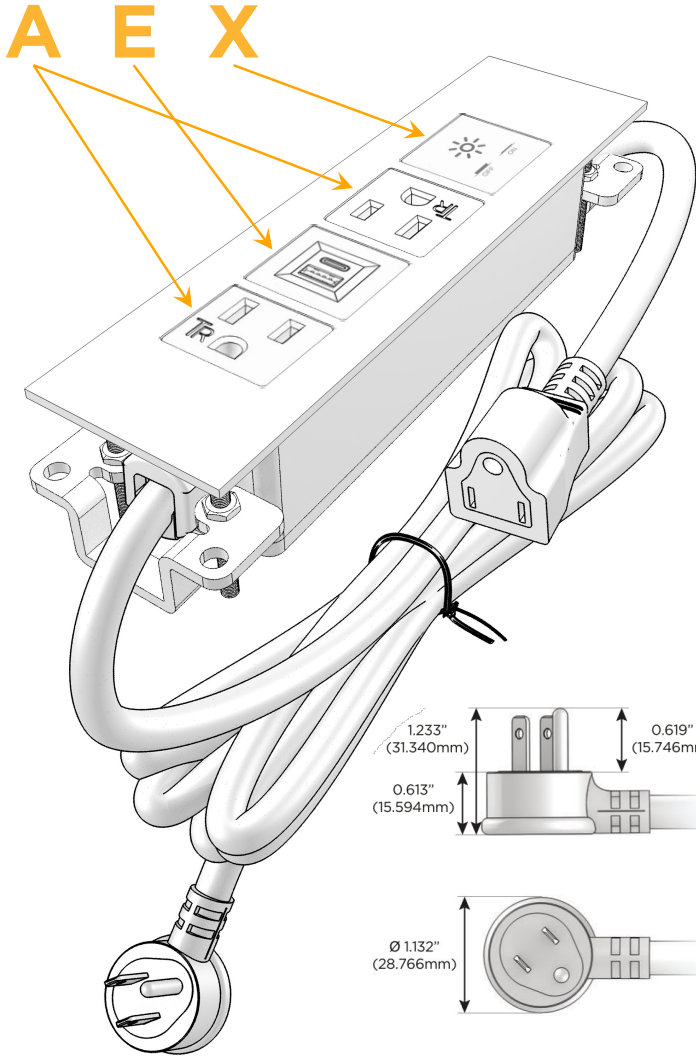

### Module/Port Options:

- A** Tamper Resistant AC Receptacle
- E** USB-A & USB-C (20W)
- M** Double USB-A (Fast Charging Ports - 18W)
- H** HDMI
- 6** CAT 6
- 12** RJ 12
- X** Switched AC
- Y** 3-Way Switch (Low Voltage)
- V** USB-C (45W High Speed Charging Port)
- S** USB-C (25W High Speed Charging Port)
- R** Switched AC (Rocker Switch)
- D** Dimmer Switch

### Plug:

Supplied with Low Profile Flat 45° Angle 120 VAC Plug

Optional Standard Straight 120 VAC Plug

Optional Straight 120 VAC Pass-through Plug

- CLEAN, COMPACT DESIGN
- STREAMLINED
- LOW PROFILE
- SIDE-EXITING CORDS
- PLUG & PLAY
- 6' AC CORD & PLUG (FLAT PLUG STANDARD)
- CUSTOMIZABLE CONFIGURATIONS AND FINISHES
- UL LISTED FOR MOUNTING IN FURNITURE
- 15A

# M-POWER-4T

AC POWER & DATA CONNECTIVITY SOLUTION

M-POWER-4T-AEAX-BZTP

Specs:

**Modules/Ports:**

- A** Tamper Resistant AC Receptacle
- E** USB-A & USB-C (20W)
- X** Switched AC

Distributed by

Mormax Company, Inc.