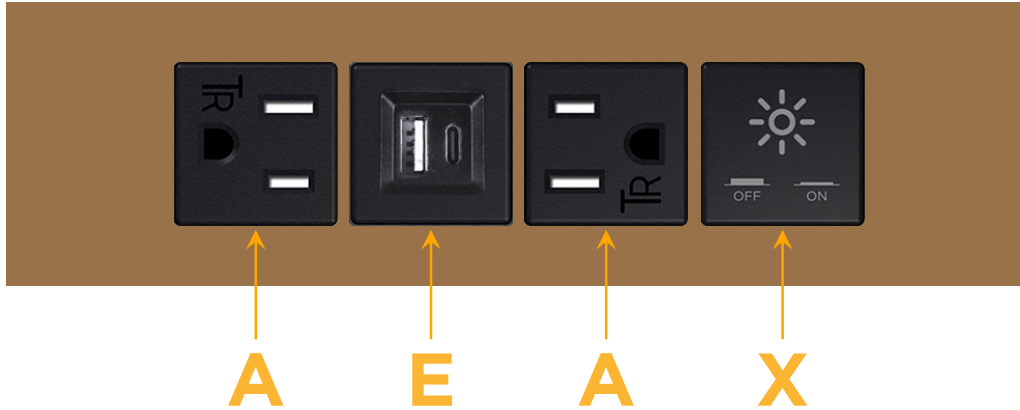

Trim Plate Finish: **ARCHITECTURAL BRONZE (ABS)**

Custom Finishes Available

M-POWER-4T-AEAX-BZ5ATP

Features:

Module/Port Options:

- A** Tamper Resistant AC Receptacle
- E** USB-A & USB-C (20W)
- M** Double USB-A (Fast Charging Ports - 18W)
- H** HDMI
- 6** CAT 6
- 12** RJ 12
- X** Switched AC
- Y** 3-Way Switch (Low Voltage)
- V** USB-C (45W High Speed Charging Port)
- S** USB-C (25W High Speed Charging Port)
- R** Switched AC (Rocker Switch)
- D** Dimmer Switch

Plug:

Supplied with Low Profile Flat 45° Angle 120 VAC Plug

Optional Standard Straight 120 VAC Plug

Optional Straight 120 VAC Pass-through Plug

- CLEAN, COMPACT DESIGN
- STREAMLINED
- LOW PROFILE
- SIDE-EXITING CORDS
- PLUG & PLAY
- 6' AC CORD & PLUG (FLAT PLUG STANDARD)
- CUSTOMIZABLE CONFIGURATIONS AND FINISHES
- UL LISTED FOR MOUNTING IN FURNITURE
- 15A

M-POWER-4T

AC POWER & DATA CONNECTIVITY SOLUTION

M-POWER-4T-AEAX-BZ5ATP

Specs:

Modules/Ports:

- A** Tamper Resistant AC Receptacle
- E** USB-A & USB-C (20W)
- X** Switched AC

Distributed by

Mormax Company, Inc.