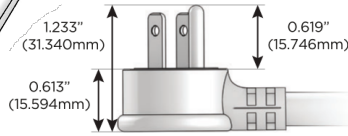

Plug:

Supplied with Low Profile Flat 45° Angle 120 VAC Plug

Optional Standard Straight 120 VAC Plug

Optional Straight 120 VAC Pass-through Plug

- CLEAN, COMPACT DESIGN
- STREAMLINED
- LOW PROFILE
- SIDE-EXITING CORDS
- PLUG & PLAY
- 6' AC CORD & PLUG (FLAT PLUG STANDARD)
- CUSTOMIZABLE CONFIGURATIONS AND FINISHES
- UL LISTED FOR MOUNTING IN FURNITURE
- 15A

M-POWER-4T

AC POWER & DATA CONNECTIVITY SOLUTION

M-POWER-4T-AEAX-BZ5ATP

Specs:

Modules/Ports:

- A** Tamper Resistant AC Receptacle
- E** USB-A & USB-C (20W)
- X** Switched AC

Distributed by

Mormax Company, Inc.