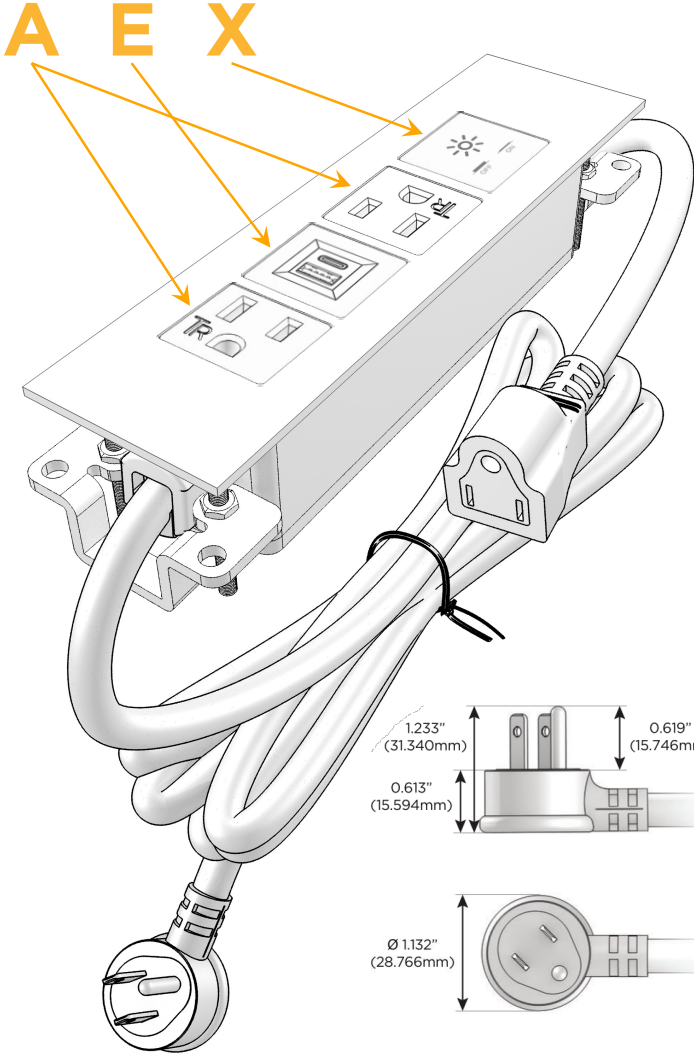

Trim Plate Finish: **ARCHITECTURAL BRONZE (ABS)**

Custom Finishes Available

M-POWER-4T-AEAX-BZ5ATP

Features:

Module/Port Options:

- A** Tamper Resistant AC Receptacle
- E** USB-A & USB-C (20W)
- M** Double USB-A (Fast Charging Ports - 18W)
- H** HDMI
- 6** CAT 6
- 12** RJ 12
- X** Switched AC
- Y** 3-Way Switch (Low Voltage)
- V** USB-C (45W High Speed Charging Port)
- S** USB-C (25W High Speed Charging Port)
- R** Switched AC (Rocker Switch)
- D** Dimmer Switch

Plug:

Supplied with Low Profile Flat 45° Angle 120 VAC Plug

Optional Standard Straight 120 VAC Plug

Optional Straight 120 VAC Pass-through Plug

- CLEAN, COMPACT DESIGN
- STREAMLINED
- LOW PROFILE
- SIDE-EXITING CORDS
- PLUG & PLAY
- 6' AC CORD & PLUG (FLAT PLUG STANDARD)
- CUSTOMIZABLE CONFIGURATIONS AND FINISHES
- UL LISTED FOR MOUNTING IN FURNITURE
- 15A

M-POWER-4T

AC POWER & DATA CONNECTIVITY SOLUTION

M-POWER-4T-AEAX-BZ5ATP

Specs:

Modules/Ports:

- A** Tamper Resistant AC Receptacle
- E** USB-A & USB-C (20W)
- X** Switched AC

Distributed by

Mormax Company, Inc.