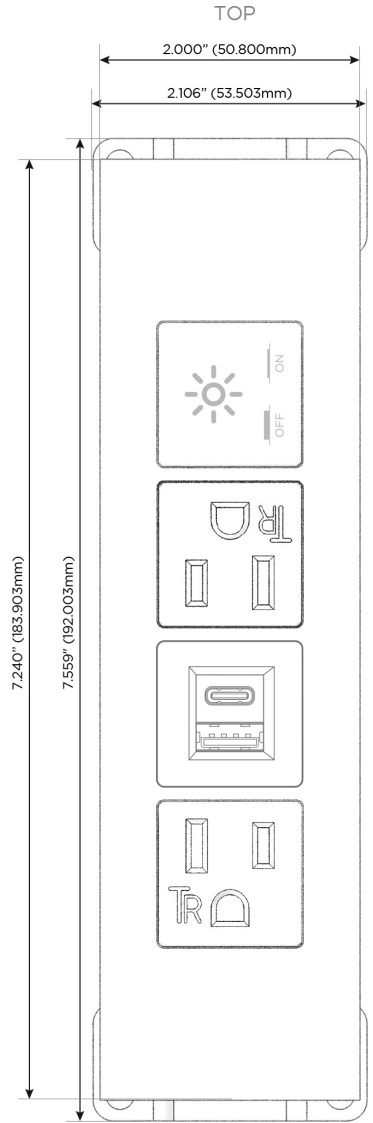

Trim Plate Finish: **ARCHITECTURAL BRONZE (ABS)**

Custom Finishes Available

M-POWER-4T-AEAX-BZ5ATP

Features:

Module/Port Options:

- A** Tamper Resistant AC Receptacle
- E** USB-A & USB-C (20W)
- M** Double USB-A (Fast Charging Ports - 18W)
- H** HDMI
- 6** CAT 6
- 12** RJ 12
- X** Switched AC
- Y** 3-Way Switch (Low Voltage)
- V** USB-C (45W High Speed Charging Port)
- S** USB-C (25W High Speed Charging Port)
- R** Switched AC (Rocker Switch)
- D** Dimmer Switch

Plug:

Supplied with Low Profile Flat 45° Angle 120 VAC Plug

Optional Standard Straight 120 VAC Plug

Optional Straight 120 VAC Pass-through Plug

- CLEAN, COMPACT DESIGN
- STREAMLINED
- LOW PROFILE
- SIDE-EXITING CORDS
- PLUG & PLAY
- 6' AC CORD & PLUG (FLAT PLUG STANDARD)
- CUSTOMIZABLE CONFIGURATIONS AND FINISHES
- UL LISTED FOR MOUNTING IN FURNITURE
- 15A

M-POWER-4T

AC POWER & DATA CONNECTIVITY SOLUTION

M-POWER-4T-AEAX-BZ5ATP

Specs:

Modules/Ports:

- A** Tamper Resistant AC Receptacle
- E** USB-A & USB-C (20W)
- X** Switched AC

Distributed by

Mormax Company, Inc.