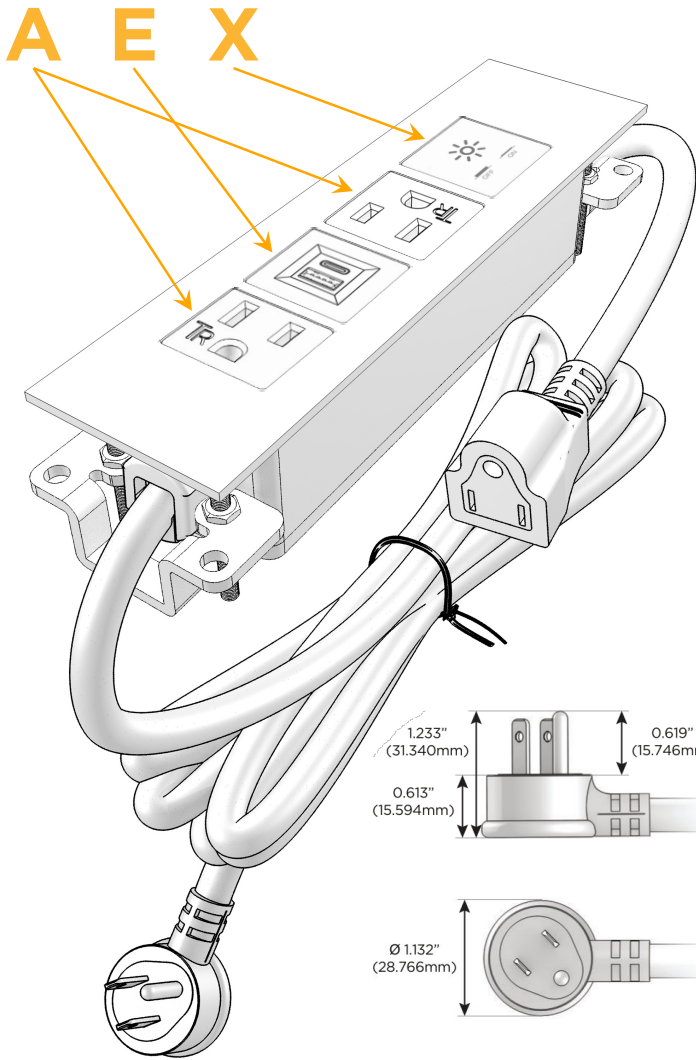

### Module/Port Options:

- A** Tamper Resistant AC Receptacle
- E** USB-A & USB-C (20W)
- M** Double USB-A (Fast Charging Ports - 18W)
- H** HDMI
- 6** CAT 6
- 12** RJ 12
- X** Switched AC
- Y** 3-Way Switch (Low Voltage)
- V** USB-C (45W High Speed Charging Port)
- S** USB-C (25W High Speed Charging Port)
- R** Switched AC (Rocker Switch)
- D** Dimmer Switch

### Plug:

Supplied with Low Profile Flat 45° Angle 120 VAC Plug

Optional Standard Straight 120 VAC Plug

Optional Straight 120 VAC Pass-through Plug

- CLEAN, COMPACT DESIGN
- STREAMLINED
- LOW PROFILE
- SIDE-EXITING CORDS
- PLUG & PLAY
- 6' AC CORD & PLUG (FLAT PLUG STANDARD)
- CUSTOMIZABLE CONFIGURATIONS AND FINISHES
- UL LISTED FOR MOUNTING IN FURNITURE
- 15A

## AC POWER & DATA CONNECTIVITY SOLUTION

M-POWER-4T-AEAX-BZ5AATP

Specs:

### Modules/Ports:

- A** Tamper Resistant AC Receptacle
- E** USB-A & USB-C (20W)
- X** Switched AC

Distributed by

Mormax Company, Inc.

8 Westchester Plaza

Elmsford, NY 10523

914-699-0101

sales@mormax.com