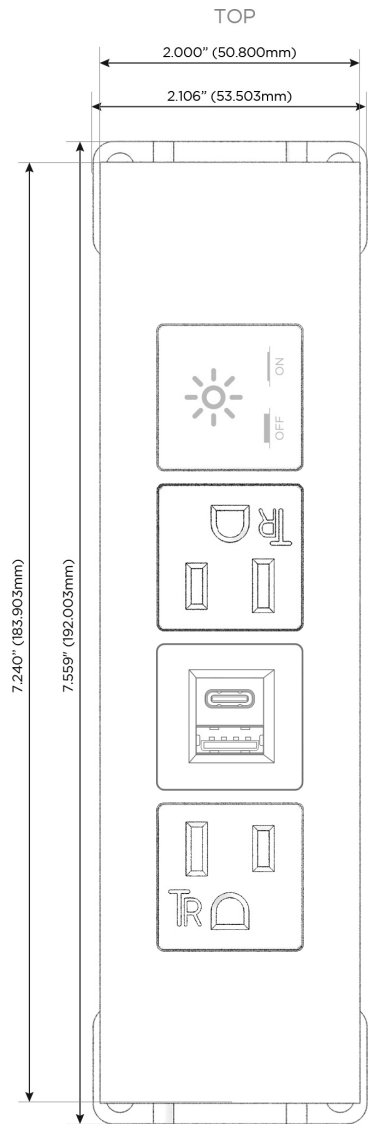

M-POWER-4T

AC POWER & DATA CONNECTIVITY SOLUTION

M-POWER-4T-AEAX-BZ5AATP

Specs:

Modules/Ports:

- **A** Tamper Resistant AC Receptacle
- **E** USB-A & USB-C (20W)
- **X** Switched AC

Distributed by

Mormax Company, Inc.

8 Westchester Plaza

Elmsford, NY 10523

914-699-0101

sales@mormax.com

mormax.com