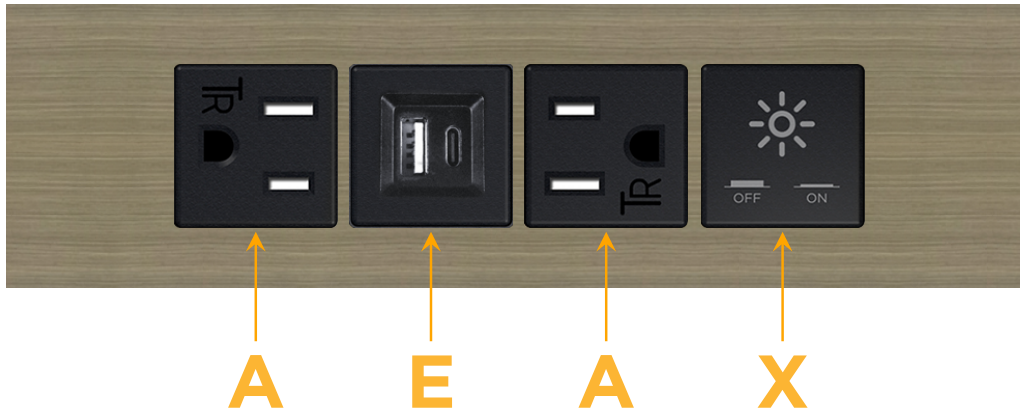

M-POWER-4T

AC POWER & DATA CONNECTIVITY SOLUTION

M-POWER-4T-AEAX-BZ5AATP

Distributed by

Mormax Company, Inc.

8 Westchester Plaza

Elmsford, NY 10523

914-699-0101

sales@mormax.com

mormax.com

Metro Light & Power's line of power & data solutions offers sophisticated design elements combined with greater ease of installation. Streamlined and low-profile, enhanced by side-exiting cords, our outlets advance the industry with their cutting edge look and feel. We believe flexibility is key, and we provide a variety of mounting options, including the ability to mount in limited spaces. Our outlets are available in many finishes and configurations, in addition to a custom color and finish capability for our clients.

Trim Plate Finish: **ANTIQUED ARCHITECTURAL BRONZE (ABS)**

Custom Finishes Available

M-POWER-4T-AEAX-BZ5AATP

Features:

Module/Port Options:

- **A** Tamper Resistant AC Receptacle
- **E** USB-A & USB-C (20W)
- **M** Double USB-A (Fast Charging Ports - 18W)
- **H** HDMI
- **6** CAT 6
- **12** RJ 12
- **X** Switched AC
- **Y** 3-Way Switch (Low Voltage)
- **V** USB-C (45W High Speed Charging Port)
- **S** USB-C (25W High Speed Charging Port)
- **R** Switched AC (Rocker Switch)
- **D** Dimmer Switch

Plug:

Supplied with Low Profile Flat 45° Angle 120 VAC Plug

Optional Standard Straight 120 VAC Plug

Optional Straight 120 VAC Pass-through Plug

- CLEAN, COMPACT DESIGN
- STREAMLINED
- LOW PROFILE
- SIDE-EXITING CORDS
- PLUG & PLAY
- 6' AC CORD & PLUG (FLAT PLUG STANDARD)
- CUSTOMIZABLE CONFIGURATIONS AND FINISHES
- UL LISTED FOR MOUNTING IN FURNITURE
- 15A