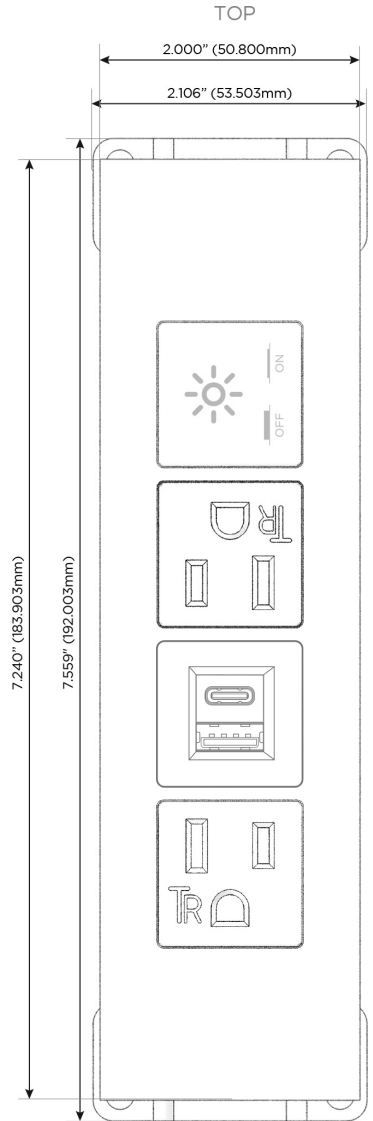

Trim Plate Finish: **BRASS ANTIQUED (ABS)**

Custom Finishes Available

M-POWER-4T-AEAX-BRAATP

Features:

Module/Port Options:

- A** Tamper Resistant AC Receptacle
- E** USB-A & USB-C (20W)
- M** Double USB-A (Fast Charging Ports - 18W)
- H** HDMI
- 6** CAT 6
- 12** RJ 12
- X** Switched AC
- Y** 3-Way Switch (Low Voltage)
- V** USB-C (45W High Speed Charging Port)
- S** USB-C (25W High Speed Charging Port)
- R** Switched AC (Rocker Switch)
- D** Dimmer Switch

Plug:

Supplied with Low Profile Flat 45° Angle 120 VAC Plug

Optional Standard Straight 120 VAC Plug

Optional Straight 120 VAC Pass-through Plug

- CLEAN, COMPACT DESIGN
- STREAMLINED
- LOW PROFILE
- SIDE-EXITING CORDS
- PLUG & PLAY
- 6' AC CORD & PLUG (FLAT PLUG STANDARD)
- CUSTOMIZABLE CONFIGURATIONS AND FINISHES
- UL LISTED FOR MOUNTING IN FURNITURE
- 15A

M-POWER-4T

AC POWER & DATA CONNECTIVITY SOLUTION

M-POWER-4T-AEAX-BRAATP

Specs:

Modules/Ports:

- A** Tamper Resistant AC Receptacle
- E** USB-A & USB-C (20W)
- X** Switched AC

A E X

Distributed by