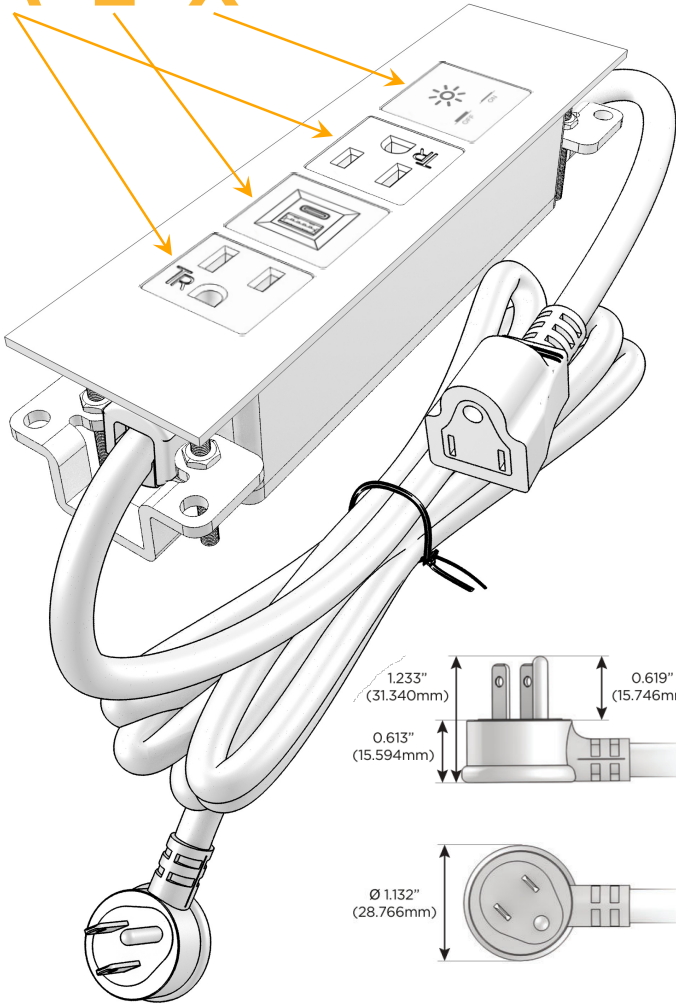

Trim Plate Finish: **BRASS ANTIQUED (ABS)**

Custom Finishes Available

M-POWER-4T-AEAX-BRAATP

Features:

Module/Port Options:

- A** Tamper Resistant AC Receptacle
- E** USB-A & USB-C (20W)
- M** Double USB-A (Fast Charging Ports - 18W)
- H** HDMI
- 6** CAT 6
- 12** RJ 12
- X** Switched AC
- Y** 3-Way Switch (Low Voltage)
- V** USB-C (45W High Speed Charging Port)
- S** USB-C (25W High Speed Charging Port)
- R** Switched AC (Rocker Switch)
- D** Dimmer Switch

Plug:

Supplied with Low Profile Flat 45° Angle 120 VAC Plug

Optional Standard Straight 120 VAC Plug

Optional Straight 120 VAC Pass-through Plug

- CLEAN, COMPACT DESIGN
- STREAMLINED
- LOW PROFILE
- SIDE-EXITING CORDS
- PLUG & PLAY
- 6' AC CORD & PLUG (FLAT PLUG STANDARD)
- CUSTOMIZABLE CONFIGURATIONS AND FINISHES
- UL LISTED FOR MOUNTING IN FURNITURE
- 15A

M-POWER-4T

AC POWER & DATA CONNECTIVITY SOLUTION

M-POWER-4T-AEAX-BRAATP

Specs:

Modules/Ports:

- A** Tamper Resistant AC Receptacle
- E** USB-A & USB-C (20W)
- X** Switched AC

A E X

Distributed by