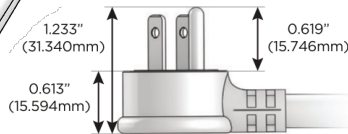

M-POWER-4T

AC POWER & DATA CONNECTIVITY SOLUTION

M-POWER-4T-AEAX-BRAATP

Specs:

Modules/Ports:

- A** Tamper Resistant AC Receptacle
- E** USB-A & USB-C (20W)
- X** Switched AC

A E X

Distributed by