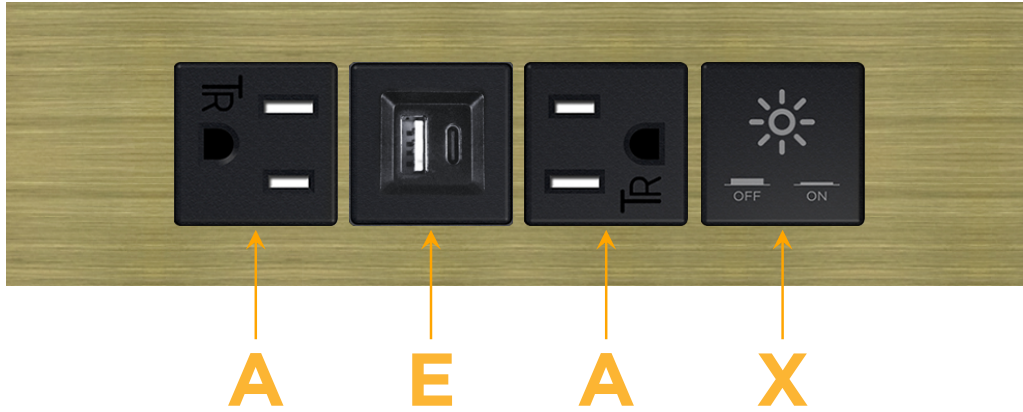

Trim Plate Finish: **BRASS ANTIQUED (ABS)**

Custom Finishes Available

M-POWER-4T-AEAX-BRAATP

Features:

Module/Port Options:

- A** Tamper Resistant AC Receptacle
- E** USB-A & USB-C (20W)
- M** Double USB-A (Fast Charging Ports - 18W)
- H** HDMI
- 6** CAT 6
- 12** RJ 12
- X** Switched AC
- Y** 3-Way Switch (Low Voltage)
- V** USB-C (45W High Speed Charging Port)
- S** USB-C (25W High Speed Charging Port)
- R** Switched AC (Rocker Switch)
- D** Dimmer Switch

Plug:

Supplied with Low Profile Flat 45° Angle 120 VAC Plug

Optional Standard Straight 120 VAC Plug

Optional Straight 120 VAC Pass-through Plug

- CLEAN, COMPACT DESIGN
- STREAMLINED
- LOW PROFILE
- SIDE-EXITING CORDS
- PLUG & PLAY
- 6' AC CORD & PLUG (FLAT PLUG STANDARD)
- CUSTOMIZABLE CONFIGURATIONS AND FINISHES
- UL LISTED FOR MOUNTING IN FURNITURE
- 15A

M-POWER-4T

AC POWER & DATA CONNECTIVITY SOLUTION

M-POWER-4T-AEAX-BRAATP

Specs:

Modules/Ports:

- A** Tamper Resistant AC Receptacle
- E** USB-A & USB-C (20W)
- X** Switched AC

A E X

Distributed by