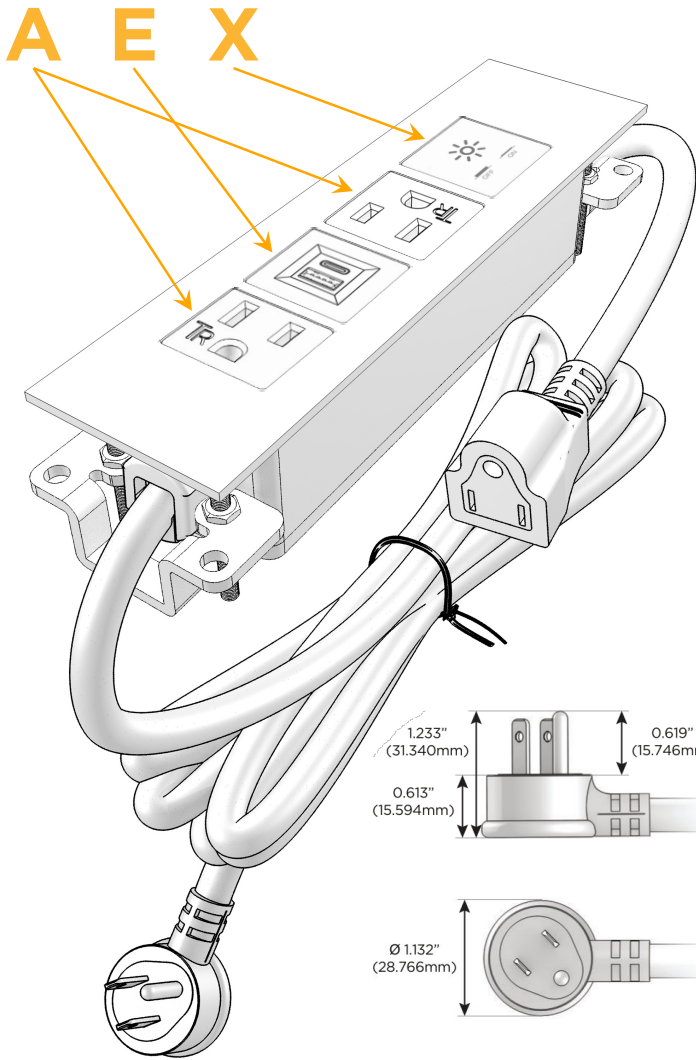

### Module/Port Options:

- A** Tamper Resistant AC Receptacle
- E** USB-A & USB-C (20W)
- M** Double USB-A (Fast Charging Ports - 18W)
- H** HDMI
- 6** CAT 6
- 12** RJ 12
- X** Switched AC
- Y** 3-Way Switch (Low Voltage)
- V** USB-C (45W High Speed Charging Port)
- S** USB-C (25W High Speed Charging Port)
- R** Switched AC (Rocker Switch)
- D** Dimmer Switch

### Plug:

Supplied with Low Profile Flat 45° Angle 120 VAC Plug

Optional Standard Straight 120 VAC Plug

Optional Straight 120 VAC Pass-through Plug

- CLEAN, COMPACT DESIGN
- STREAMLINED
- LOW PROFILE
- SIDE-EXITING CORDS
- PLUG & PLAY
- 6' AC CORD & PLUG (FLAT PLUG STANDARD)
- CUSTOMIZABLE CONFIGURATIONS AND FINISHES
- UL LISTED FOR MOUNTING IN FURNITURE
- 15A

# M-POWER-4T

AC POWER & DATA CONNECTIVITY SOLUTION

M-POWER-4T-AEAX-B2ATP

Specs:

**Modules/Ports:**

- A** Tamper Resistant AC Receptacle
- E** USB-A & USB-C (20W)
- X** Switched AC

Distributed by

Mormax Company, Inc.