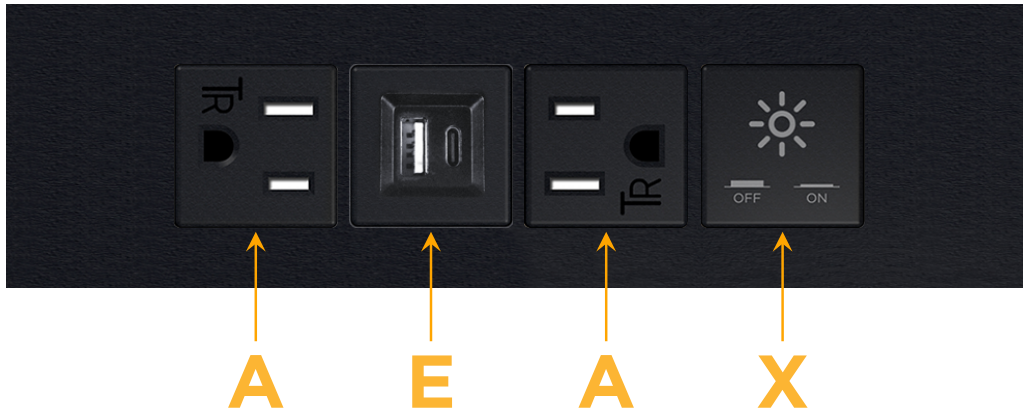

M-POWER-4T

AC POWER & DATA CONNECTIVITY SOLUTION

M-POWER-4T-AEAX-B2ATP

Distributed by

Mormax Company, Inc.

8 Westchester Plaza

Elmsford, NY 10523

914-699-0101

sales@mormax.com

mormax.com

Metro Light & Power's line of power & data solutions offers sophisticated design elements combined with greater ease of installation. Streamlined and low-profile, enhanced by side-exiting cords, our outlets advance the industry with their cutting edge look and feel. We believe flexibility is key, and we provide a variety of mounting options, including the ability to mount in limited spaces. Our outlets are available in many finishes and configurations, in addition to a custom color and finish capability for our clients.

Trim Plate Finish: **SATIN BLACK (ABS)**

Custom Finishes Available

M-POWER-4T-AEAX-B2ATP

Features:

Module/Port Options:

- **A** Tamper Resistant AC Receptacle
- **E** USB-A & USB-C (20W)
- **M** Double USB-A (Fast Charging Ports - 18W)
- **H** HDMI
- **6** CAT 6
- **12** RJ 12
- **X** Switched AC
- **Y** 3-Way Switch (Low Voltage)
- **V** USB-C (45W High Speed Charging Port)
- **S** USB-C (25W High Speed Charging Port)
- **R** Switched AC (Rocker Switch)
- **D** Dimmer Switch

Plug:

Supplied with Low Profile Flat 45° Angle 120 VAC Plug

Optional Standard Straight 120 VAC Plug

Optional Straight 120 VAC Pass-through Plug

- CLEAN, COMPACT DESIGN
- STREAMLINED
- LOW PROFILE
- SIDE-EXITING CORDS
- PLUG & PLAY
- 6' AC CORD & PLUG (FLAT PLUG STANDARD)
- CUSTOMIZABLE CONFIGURATIONS AND FINISHES
- UL LISTED FOR MOUNTING IN FURNITURE
- 15A