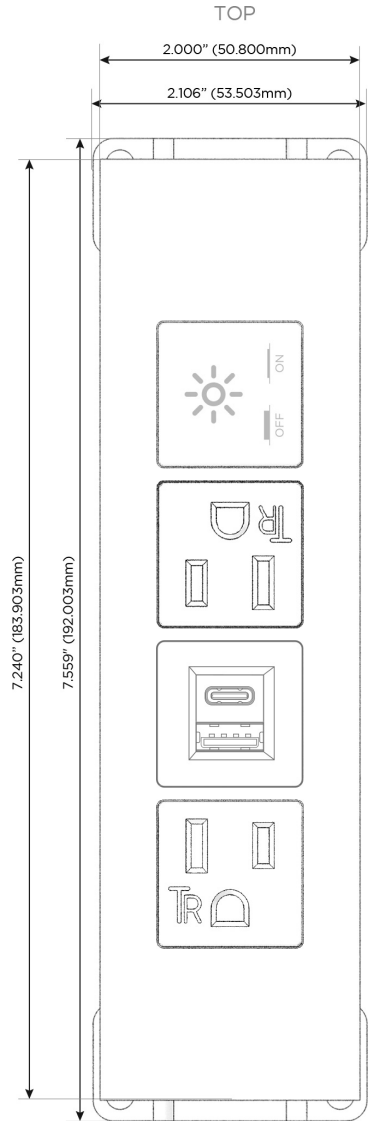

### Module/Port Options:

- A** Tamper Resistant AC Receptacle
- E** USB-A & USB-C (20W)
- M** Double USB-A (Fast Charging Ports - 18W)
- H** HDMI
- 6** CAT 6
- 12** RJ 12
- X** Switched AC
- Y** 3-Way Switch (Low Voltage)
- V** USB-C (45W High Speed Charging Port)
- S** USB-C (25W High Speed Charging Port)
- R** Switched AC (Rocker Switch)
- D** Dimmer Switch

### Plug:

Supplied with Low Profile Flat 45° Angle 120 VAC Plug

Optional Standard Straight 120 VAC Plug

Optional Straight 120 VAC Pass-through Plug

- CLEAN, COMPACT DESIGN
- STREAMLINED
- LOW PROFILE
- SIDE-EXITING CORDS
- PLUG & PLAY
- 6' AC CORD & PLUG (FLAT PLUG STANDARD)
- CUSTOMIZABLE CONFIGURATIONS AND FINISHES
- UL LISTED FOR MOUNTING IN FURNITURE
- 15A

# M-POWER-4T

AC POWER & DATA CONNECTIVITY SOLUTION

M-POWER-4T-AEAX-B2ATP

Specs:

**Modules/Ports:**

- A** Tamper Resistant AC Receptacle
- E** USB-A & USB-C (20W)
- X** Switched AC

Distributed by

Mormax Company, Inc.