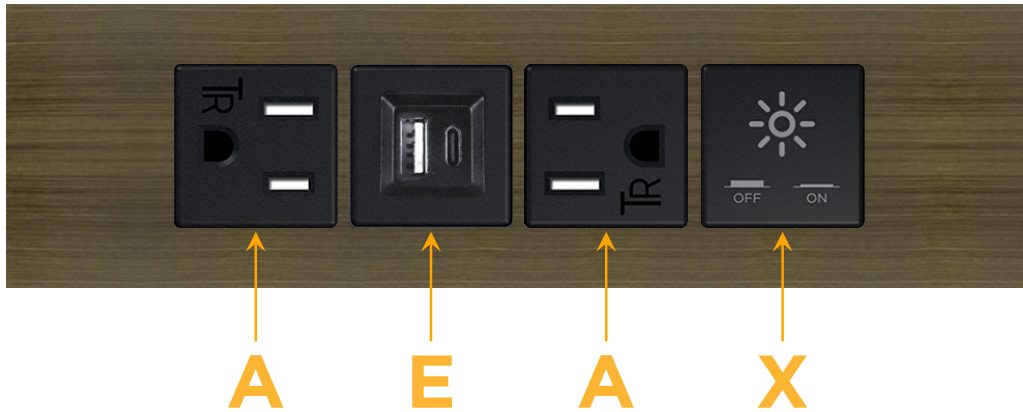

M-POWER-4T

AC POWER & DATA CONNECTIVITY SOLUTION

M-POWER-4T-AEAX-APATP

Distributed by

Mormax Company, Inc.

8 Westchester Plaza

Elmsford, NY 10523

914-699-0101

sales@mormax.com

mormax.com

Metro Light & Power's line of power & data solutions offers sophisticated design elements combined with greater ease of installation. Streamlined and low-profile, enhanced by side-exiting cords, our outlets advance the industry with their cutting edge look and feel. We believe flexibility is key, and we provide a variety of mounting options, including the ability to mount in limited spaces. Our outlets are available in many finishes and configurations, in addition to a custom color and finish capability for our clients.

Trim Plate Finish: **SPECIAL ANTIQUE BRONZE (ABS)**

Custom Finishes Available

M-POWER-4T-AEAX-APATP

Features:

Module/Port Options:

- **A** Tamper Resistant AC Receptacle
- **E** USB-A & USB-C (20W)
- **M** Double USB-A (Fast Charging Ports - 18W)
- **H** HDMI
- **6** CAT 6
- **12** RJ 12
- **X** Switched AC
- **Y** 3-Way Switch (Low Voltage)
- **V** USB-C (45W High Speed Charging Port)
- **S** USB-C (25W High Speed Charging Port)
- **R** Switched AC (Rocker Switch)
- **D** Dimmer Switch

Plug:

Supplied with Low Profile Flat 45° Angle 120 VAC Plug

Optional Standard Straight 120 VAC Plug

Optional Straight 120 VAC Pass-through Plug

- CLEAN, COMPACT DESIGN
- STREAMLINED
- LOW PROFILE
- SIDE-EXITING CORDS
- PLUG & PLAY
- 6' AC CORD & PLUG (FLAT PLUG STANDARD)
- CUSTOMIZABLE CONFIGURATIONS AND FINISHES
- UL LISTED FOR MOUNTING IN FURNITURE
- 15A