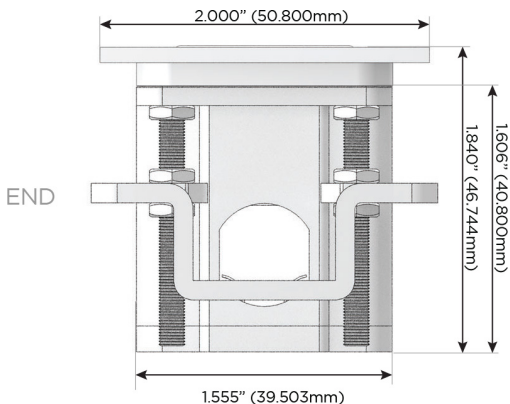

#### Plug:

Supplied with Low Profile Flat 45° Angle 120 VAC Plug

Optional Standard Straight 120 VAC Plug

Optional Straight 120 VAC Pass-through Plug

- CLEAN, COMPACT DESIGN
- STREAMLINED
- LOW PROFILE
- SIDE-EXITING CORDS
- PLUG & PLAY
- 6' AC CORD & PLUG (FLAT PLUG STANDARD)
- CUSTOMIZABLE CONFIGURATIONS AND FINISHES
- UL LISTED FOR MOUNTING IN FURNITURE
- 15A

# M-POWER-4T

AC POWER & DATA CONNECTIVITY SOLUTION

M-POWER-4T-AEAX-APATP

Specs:

**Modules/Ports:**

- A** Tamper Resistant AC Receptacle
- E** USB-A & USB-C (20W)
- X** Switched AC

Distributed by

Mormax Company, Inc.