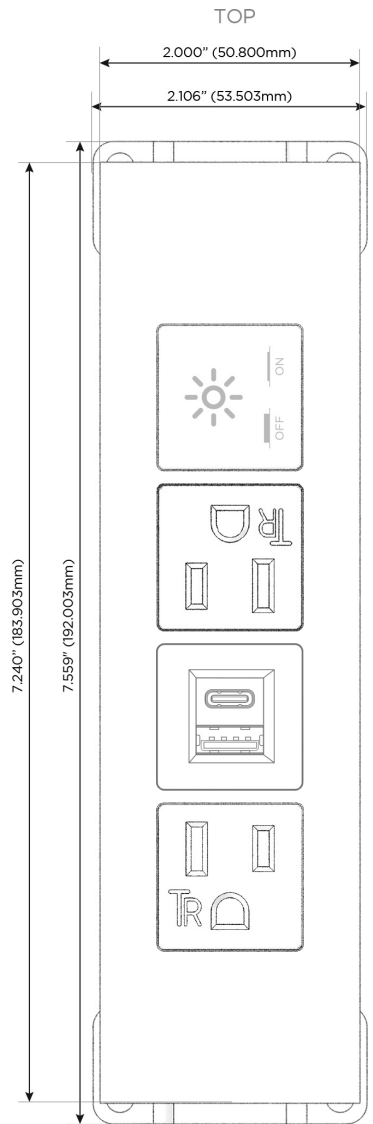

#### Module/Port Options:

- A** Tamper Resistant AC Receptacle
- E** USB-A & USB-C (20W)
- M** Double USB-A (Fast Charging Ports - 18W)
- H** HDMI
- 6** CAT 6
- 12** RJ 12
- X** Switched AC
- Y** 3-Way Switch (Low Voltage)
- V** USB-C (45W High Speed Charging Port)
- S** USB-C (25W High Speed Charging Port)
- R** Switched AC (Rocker Switch)
- D** Dimmer Switch

#### Plug:

Supplied with Low Profile Flat 45° Angle 120 VAC Plug

Optional Standard Straight 120 VAC Plug

Optional Straight 120 VAC Pass-through Plug

- CLEAN, COMPACT DESIGN
- STREAMLINED
- LOW PROFILE
- SIDE-EXITING CORDS
- PLUG & PLAY
- 6' AC CORD & PLUG (FLAT PLUG STANDARD)
- CUSTOMIZABLE CONFIGURATIONS AND FINISHES
- UL LISTED FOR MOUNTING IN FURNITURE
- 15A

# M-POWER-4T

AC POWER & DATA CONNECTIVITY SOLUTION

M-POWER-4T-AEAX-APATP

Specs:

**Modules/Ports:**

- A** Tamper Resistant AC Receptacle
- E** USB-A & USB-C (20W)
- X** Switched AC

Distributed by

Mormax Company, Inc.