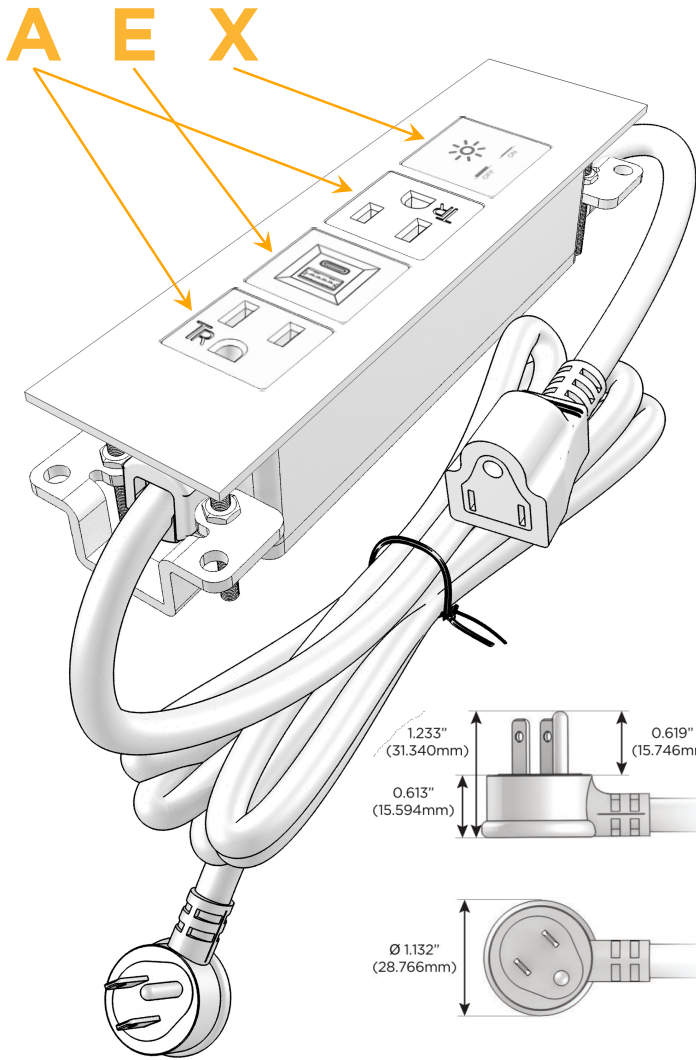

#### Module/Port Options:

- A** Tamper Resistant AC Receptacle
- E** USB-A & USB-C (20W)
- M** Double USB-A (Fast Charging Ports - 18W)
- H** HDMI
- 6** CAT 6
- 12** RJ 12
- X** Switched AC
- Y** 3-Way Switch (Low Voltage)
- V** USB-C (45W High Speed Charging Port)
- S** USB-C (25W High Speed Charging Port)
- R** Switched AC (Rocker Switch)
- D** Dimmer Switch

#### Plug:

Supplied with Low Profile Flat 45° Angle 120 VAC Plug

Optional Standard Straight 120 VAC Plug

Optional Straight 120 VAC Pass-through Plug

- CLEAN, COMPACT DESIGN
- STREAMLINED
- LOW PROFILE
- SIDE-EXITING CORDS
- PLUG & PLAY
- 6' AC CORD & PLUG (FLAT PLUG STANDARD)
- CUSTOMIZABLE CONFIGURATIONS AND FINISHES
- UL LISTED FOR MOUNTING IN FURNITURE
- 15A

# M-POWER-4T

AC POWER & DATA CONNECTIVITY SOLUTION

M-POWER-4T-AEAX-APATP

Specs:

**Modules/Ports:**

- A** Tamper Resistant AC Receptacle
- E** USB-A & USB-C (20W)
- X** Switched AC

Distributed by

Mormax Company, Inc.