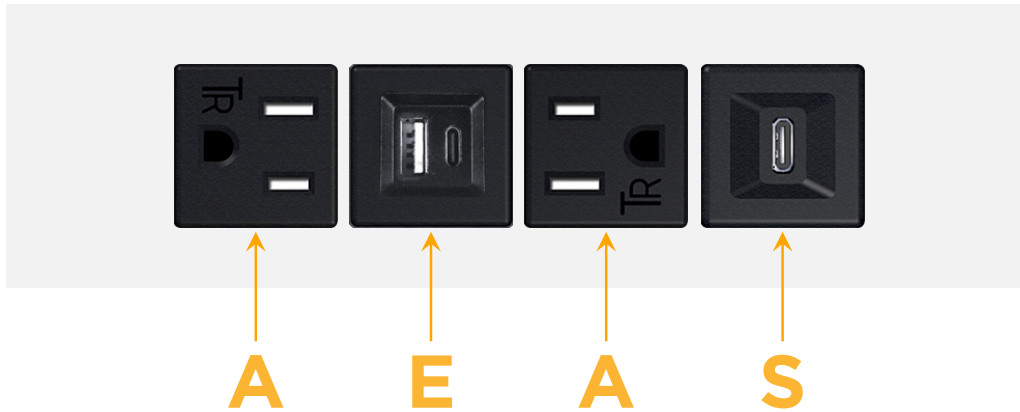

Trim Plate Finish: **WHITE (ABS)**

Custom Finishes Available

M-POWER-4T-AEAS-WATP

Features:

**Module/Port Options:**

- A** Tamper Resistant AC Receptacle
- E** USB-A & USB-C (20W)
- M** Double USB-A (Fast Charging Ports - 18W)
- H** HDMI
- 6** CAT 6
- 12** RJ 12
- X** Switched AC
- Y** 3-Way Switch (Low Voltage)
- V** USB-C (45W High Speed Charging Port)
- S** USB-C (25W High Speed Charging Port)
- R** Switched AC (Rocker Switch)
- D** Dimmer Switch

**Plug:**

Supplied with Low Profile Flat 45° Angle 120 VAC Plug

Optional Standard Straight 120 VAC Plug

Optional Straight 120 VAC Pass-through Plug

- CLEAN, COMPACT DESIGN
- STREAMLINED
- LOW PROFILE
- SIDE-EXITING CORDS
- PLUG & PLAY
- 6' AC CORD & PLUG (FLAT PLUG STANDARD)
- CUSTOMIZABLE CONFIGURATIONS AND FINISHES
- UL LISTED FOR MOUNTING IN FURNITURE
- 15A

# M-POWER-4T

AC POWER & DATA CONNECTIVITY SOLUTION

M-POWER-4T-AEAS-WATP

Specs:

**Modules/Ports:**

- A** Tamper Resistant AC Receptacle
- E** USB-A & USB-C (20W)
- S** USB-C (25W High Speed Charging Port)

Distributed by