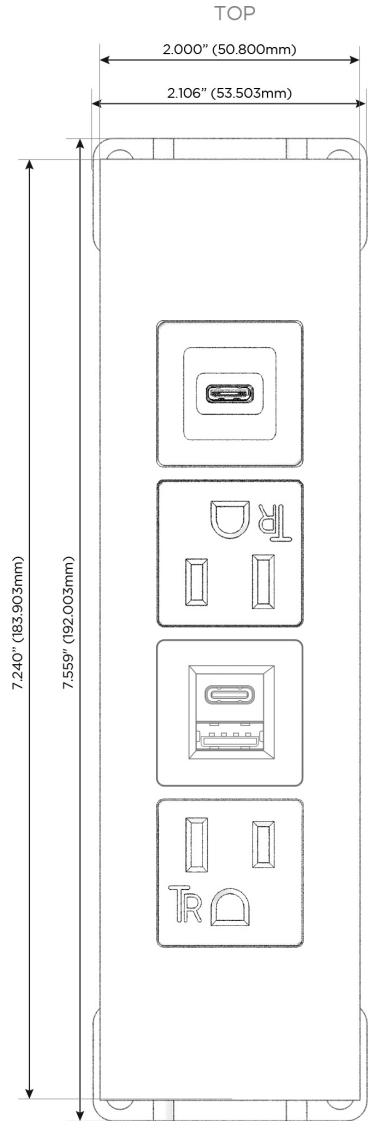

Trim Plate Finish: **WHITE (ABS)**

Custom Finishes Available

M-POWER-4T-AEAS-WATP

Features:

**Module/Port Options:**

- A** Tamper Resistant AC Receptacle
- E** USB-A & USB-C (20W)
- M** Double USB-A (Fast Charging Ports - 18W)
- H** HDMI
- 6** CAT 6
- 12** RJ 12
- X** Switched AC
- Y** 3-Way Switch (Low Voltage)
- V** USB-C (45W High Speed Charging Port)
- S** USB-C (25W High Speed Charging Port)
- R** Switched AC (Rocker Switch)
- D** Dimmer Switch

**Plug:**

Supplied with Low Profile Flat 45° Angle 120 VAC Plug

Optional Standard Straight 120 VAC Plug

Optional Straight 120 VAC Pass-through Plug

- CLEAN, COMPACT DESIGN
- STREAMLINED
- LOW PROFILE
- SIDE-EXITING CORDS
- PLUG & PLAY
- 6' AC CORD & PLUG (FLAT PLUG STANDARD)
- CUSTOMIZABLE CONFIGURATIONS AND FINISHES
- UL LISTED FOR MOUNTING IN FURNITURE
- 15A

# M-POWER-4T

AC POWER & DATA CONNECTIVITY SOLUTION

M-POWER-4T-AEAS-WATP

Specs:

**Modules/Ports:**

- A** Tamper Resistant AC Receptacle
- E** USB-A & USB-C (20W)
- S** USB-C (25W High Speed Charging Port)

Distributed by