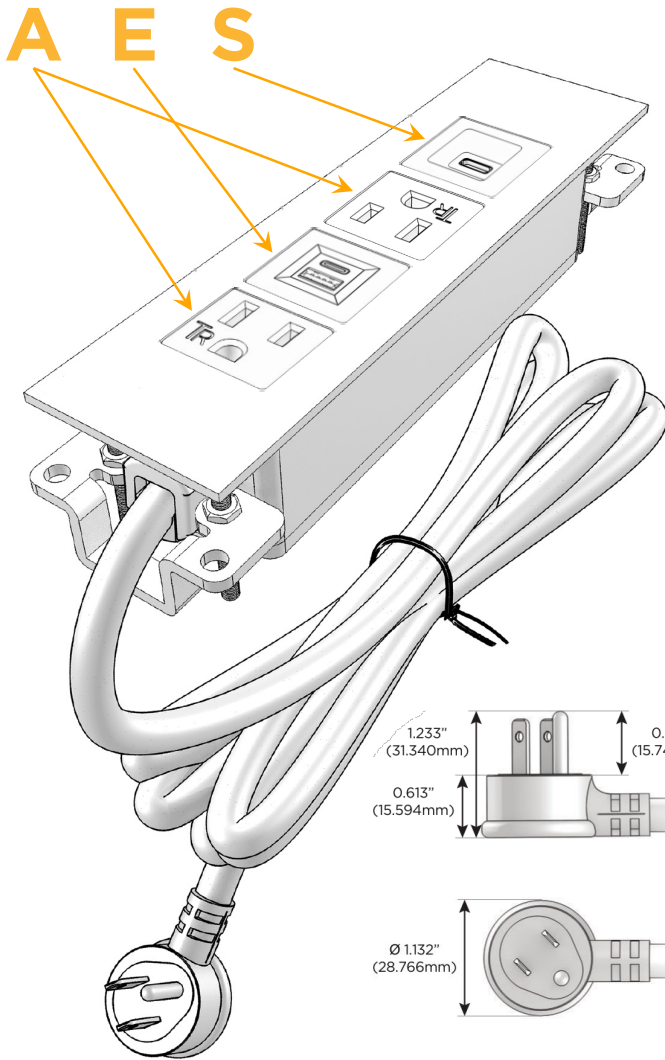

Trim Plate Finish: **WHITE (ABS)**

Custom Finishes Available

M-POWER-4T-AEAS-WATP

Features:

**Module/Port Options:**

- A** Tamper Resistant AC Receptacle
- E** USB-A & USB-C (20W)
- M** Double USB-A (Fast Charging Ports - 18W)
- H** HDMI
- 6** CAT 6
- 12** RJ 12
- X** Switched AC
- Y** 3-Way Switch (Low Voltage)
- V** USB-C (45W High Speed Charging Port)
- S** USB-C (25W High Speed Charging Port)
- R** Switched AC (Rocker Switch)
- D** Dimmer Switch

**Plug:**

Supplied with Low Profile Flat 45° Angle 120 VAC Plug

Optional Standard Straight 120 VAC Plug

Optional Straight 120 VAC Pass-through Plug

- CLEAN, COMPACT DESIGN
- STREAMLINED
- LOW PROFILE
- SIDE-EXITING CORDS
- PLUG & PLAY
- 6' AC CORD & PLUG (FLAT PLUG STANDARD)
- CUSTOMIZABLE CONFIGURATIONS AND FINISHES
- UL LISTED FOR MOUNTING IN FURNITURE
- 15A

# M-POWER-4T

AC POWER & DATA CONNECTIVITY SOLUTION

M-POWER-4T-AEAS-WATP

Specs:

**Modules/Ports:**

- A** Tamper Resistant AC Receptacle
- E** USB-A & USB-C (20W)
- S** USB-C (25W High Speed Charging Port)

Distributed by