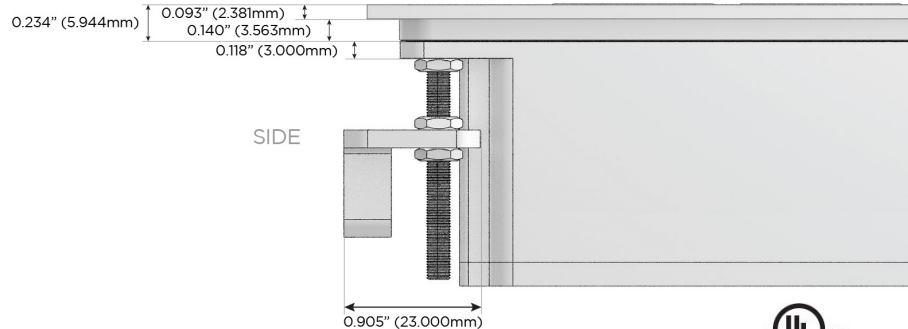

# M-POWER-4T

AC POWER & DATA CONNECTIVITY SOLUTION

M-POWER-4T-AEAS-WATP

Specs:

**Modules/Ports:**

- A** Tamper Resistant AC Receptacle
- E** USB-A & USB-C (20W)
- S** USB-C (25W High Speed Charging Port)

Distributed by