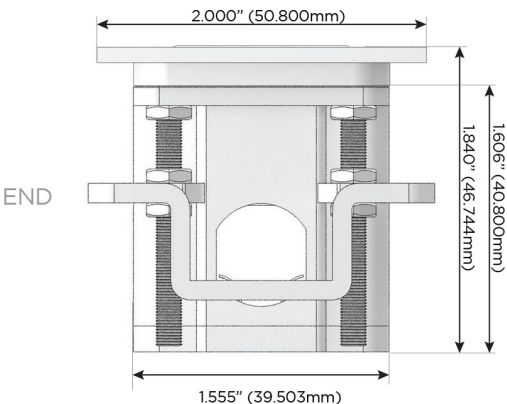

Trim Plate Finish: **WHITE (ABS)**

Custom Finishes Available

M-POWER-4T-AEAS-WATP

Features:

**Module/Port Options:**

- A** Tamper Resistant AC Receptacle
- E** USB-A & USB-C (20W)
- M** Double USB-A (Fast Charging Ports - 18W)
- H** HDMI
- 6** CAT 6
- 12** RJ 12
- X** Switched AC
- Y** 3-Way Switch (Low Voltage)
- V** USB-C (45W High Speed Charging Port)
- S** USB-C (25W High Speed Charging Port)
- R** Switched AC (Rocker Switch)
- D** Dimmer Switch

**Plug:**

Supplied with Low Profile Flat 45° Angle 120 VAC Plug

Optional Standard Straight 120 VAC Plug

Optional Straight 120 VAC Pass-through Plug

- CLEAN, COMPACT DESIGN
- STREAMLINED
- LOW PROFILE
- SIDE-EXITING CORDS
- PLUG & PLAY
- 6' AC CORD & PLUG (FLAT PLUG STANDARD)
- CUSTOMIZABLE CONFIGURATIONS AND FINISHES
- UL LISTED FOR MOUNTING IN FURNITURE
- 15A

# M-POWER-4T

AC POWER & DATA CONNECTIVITY SOLUTION

M-POWER-4T-AEAS-WATP

Specs:

**Modules/Ports:**

- A** Tamper Resistant AC Receptacle
- E** USB-A & USB-C (20W)
- S** USB-C (25W High Speed Charging Port)

Distributed by