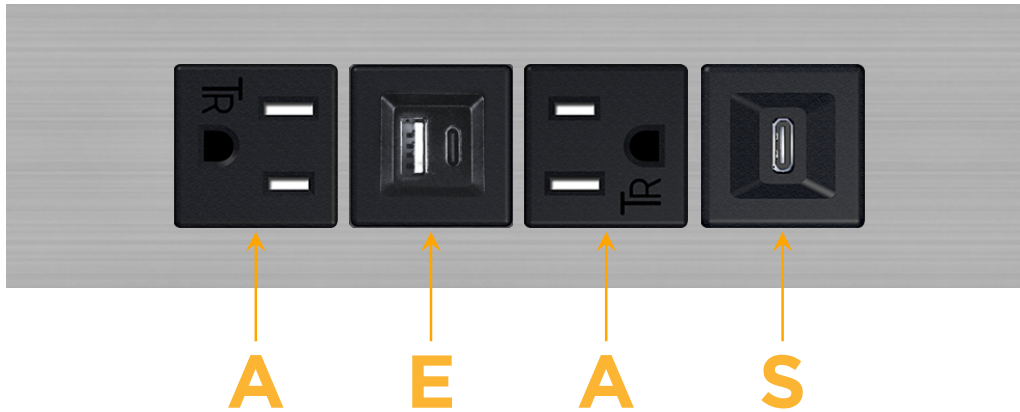

M-POWER-4T

AC POWER & DATA CONNECTIVITY SOLUTION

M-POWER-4T-AEAS-SS4TP

Distributed by

Mormax Company, Inc.

8 Westchester Plaza

Elmsford, NY 10523

914-699-0101

sales@mormax.com

mormax.com

Metro Light & Power's line of power & data solutions offers sophisticated design elements combined with greater ease of installation. Streamlined and low-profile, enhanced by side-exiting cords, our outlets advance the industry with their cutting edge look and feel. We believe flexibility is key, and we provide a variety of mounting options, including the ability to mount in limited spaces. Our outlets are available in many finishes and configurations, in addition to a custom color and finish capability for our clients.

Trim Plate Finish: **STAINLESS STEEL BRUSHED**

Custom Finishes Available

M-POWER-4T-AEAS-SS4TP

Features:

Module/Port Options:

- **A** Tamper Resistant AC Receptacle
- **E** USB-A & USB-C (20W)
- **M** Double USB-A (Fast Charging Ports - 18W)
- **H** HDMI
- **6** CAT 6
- **12** RJ 12
- **X** Switched AC
- **Y** 3-Way Switch (Low Voltage)
- **V** USB-C (45W High Speed Charging Port)
- **S** USB-C (25W High Speed Charging Port)
- **R** Switched AC (Rocker Switch)
- **D** Dimmer Switch

Plug:

Supplied with Low Profile Flat 45° Angle 120 VAC Plug

Optional Standard Straight 120 VAC Plug

Optional Straight 120 VAC Pass-through Plug

- CLEAN, COMPACT DESIGN
- STREAMLINED
- LOW PROFILE
- SIDE-EXITING CORDS
- PLUG & PLAY
- 6' AC CORD & PLUG (FLAT PLUG STANDARD)
- CUSTOMIZABLE CONFIGURATIONS AND FINISHES
- UL LISTED FOR MOUNTING IN FURNITURE
- 15A