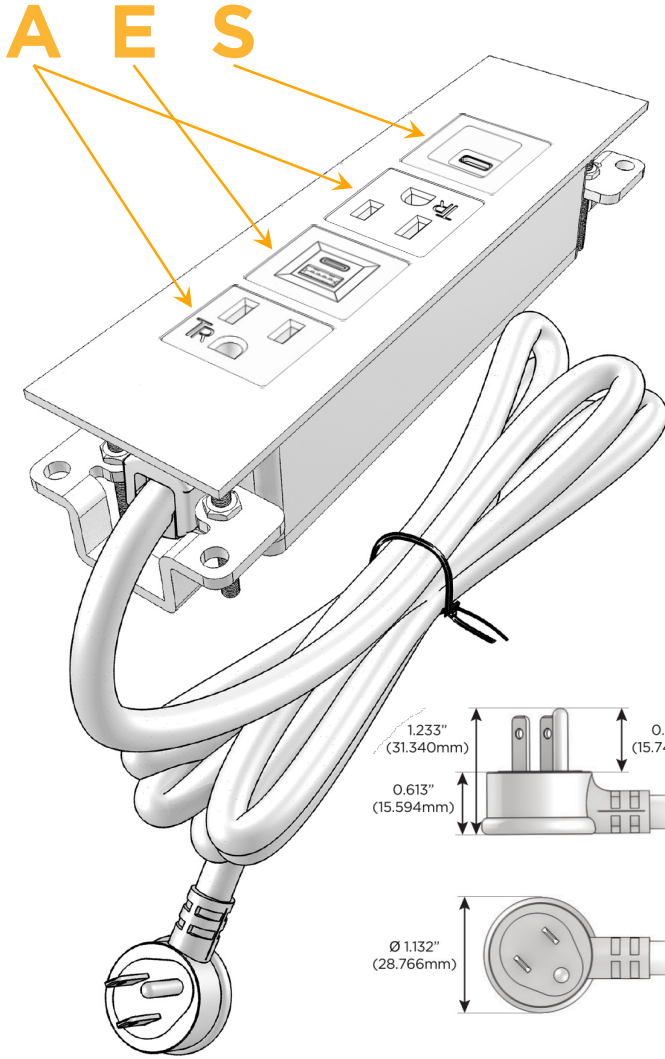

### Module/Port Options:

- A** Tamper Resistant AC Receptacle
- E** USB-A & USB-C (20W)
- M** Double USB-A (Fast Charging Ports - 18W)
- H** HDMI
- 6** CAT 6
- 12** RJ 12
- X** Switched AC
- Y** 3-Way Switch (Low Voltage)
- V** USB-C (45W High Speed Charging Port)
- S** USB-C (25W High Speed Charging Port)
- R** Switched AC (Rocker Switch)
- D** Dimmer Switch

### Plug:

Supplied with Low Profile Flat 45° Angle 120 VAC Plug

Optional Standard Straight 120 VAC Plug

Optional Straight 120 VAC Pass-through Plug

- CLEAN, COMPACT DESIGN
- STREAMLINED
- LOW PROFILE
- SIDE-EXITING CORDS
- PLUG & PLAY
- 6' AC CORD & PLUG (FLAT PLUG STANDARD)
- CUSTOMIZABLE CONFIGURATIONS AND FINISHES
- UL LISTED FOR MOUNTING IN FURNITURE
- 15A

# M-POWER-4T

AC POWER & DATA CONNECTIVITY SOLUTION

M-POWER-4T-AEAS-SS4TP

Specs:

**Modules/Ports:**

- A** Tamper Resistant AC Receptacle
- E** USB-A & USB-C (20W)
- S** USB-C (25W High Speed Charging Port)

Distributed by