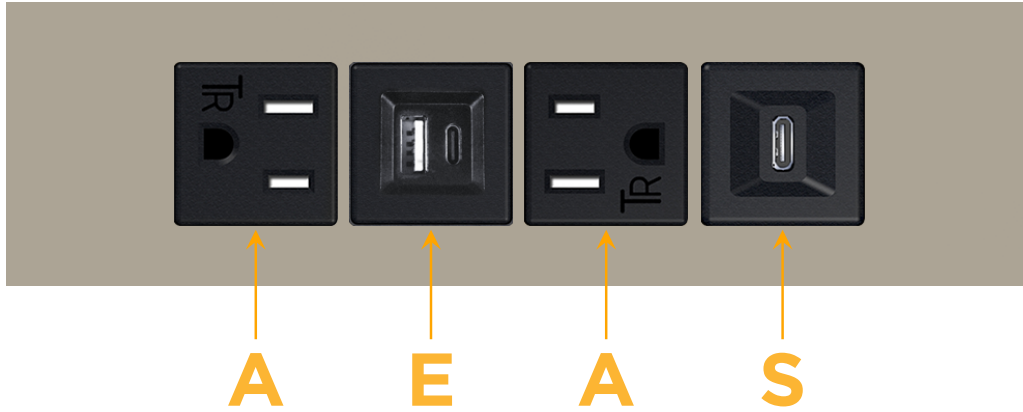

M-POWER-4T

AC POWER & DATA CONNECTIVITY SOLUTION

M-POWER-4T-AEAS-SATP

Distributed by

Mormax Company, Inc.

8 Westchester Plaza

Elmsford, NY 10523

914-699-0101

sales@mormax.com

mormax.com

Metro Light & Power's line of power & data solutions offers sophisticated design elements combined with greater ease of installation. Streamlined and low-profile, enhanced by side-exiting cords, our outlets advance the industry with their cutting edge look and feel. We believe flexibility is key, and we provide a variety of mounting options, including the ability to mount in limited spaces. Our outlets are available in many finishes and configurations, in addition to a custom color and finish capability for our clients.

Trim Plate Finish: **SATIN NICKEL (ABS)**

Custom Finishes Available

M-POWER-4T-AEAS-SATP

Features:

Module/Port Options:

- **A** Tamper Resistant AC Receptacle
- **E** USB-A & USB-C (20W)
- **M** Double USB-A (Fast Charging Ports - 18W)
- **H** HDMI
- **6** CAT 6
- **12** RJ 12
- **X** Switched AC
- **Y** 3-Way Switch (Low Voltage)
- **V** USB-C (45W High Speed Charging Port)
- **S** USB-C (25W High Speed Charging Port)
- **R** Switched AC (Rocker Switch)
- **D** Dimmer Switch

Plug:

Supplied with Low Profile Flat 45° Angle 120 VAC Plug

Optional Standard Straight 120 VAC Plug

Optional Straight 120 VAC Pass-through Plug

- CLEAN, COMPACT DESIGN
- STREAMLINED
- LOW PROFILE
- SIDE-EXITING CORDS
- PLUG & PLAY
- 6' AC CORD & PLUG (FLAT PLUG STANDARD)
- CUSTOMIZABLE CONFIGURATIONS AND FINISHES
- UL LISTED FOR MOUNTING IN FURNITURE
- 15A