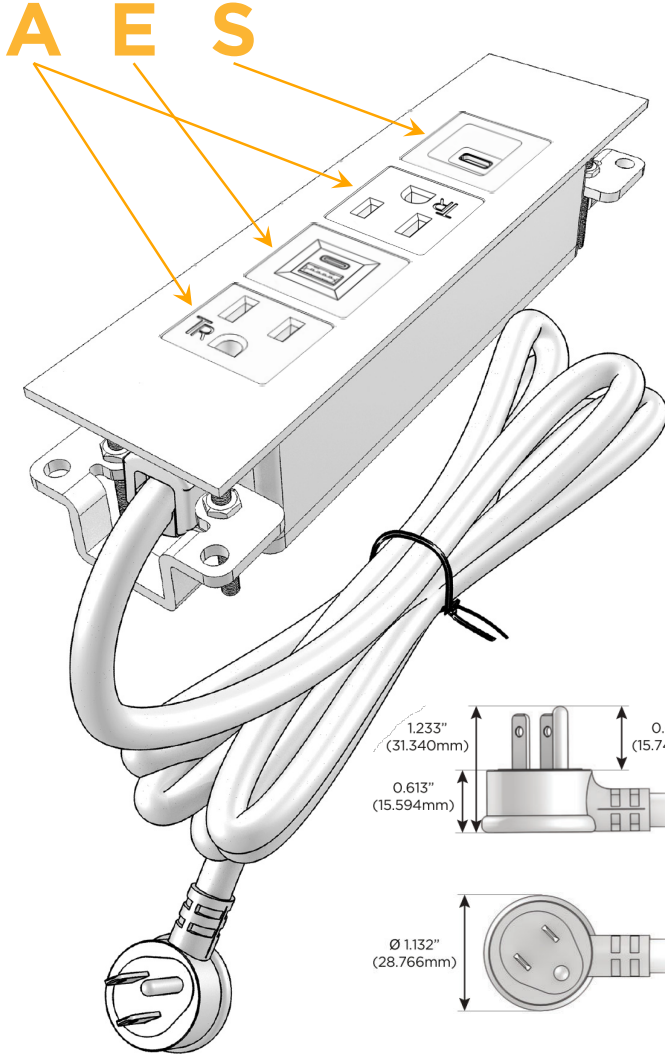

### Module/Port Options:

- A** Tamper Resistant AC Receptacle
- E** USB-A & USB-C (20W)
- M** Double USB-A (Fast Charging Ports - 18W)
- H** HDMI
- 6** CAT 6
- 12** RJ 12
- X** Switched AC
- Y** 3-Way Switch (Low Voltage)
- V** USB-C (45W High Speed Charging Port)
- S** USB-C (25W High Speed Charging Port)
- R** Switched AC (Rocker Switch)
- D** Dimmer Switch

### Plug:

Supplied with Low Profile Flat 45° Angle 120 VAC Plug

Optional Standard Straight 120 VAC Plug

Optional Straight 120 VAC Pass-through Plug

- CLEAN, COMPACT DESIGN
- STREAMLINED
- LOW PROFILE
- SIDE-EXITING CORDS
- PLUG & PLAY
- 6' AC CORD & PLUG (FLAT PLUG STANDARD)
- CUSTOMIZABLE CONFIGURATIONS AND FINISHES
- UL LISTED FOR MOUNTING IN FURNITURE
- 15A

# M-POWER-4T

AC POWER & DATA CONNECTIVITY SOLUTION

M-POWER-4T-AEAS-SATP

Specs:

**Modules/Ports:**

- A** Tamper Resistant AC Receptacle
- E** USB-A & USB-C (20W)
- S** USB-C (25W High Speed Charging Port)

Distributed by