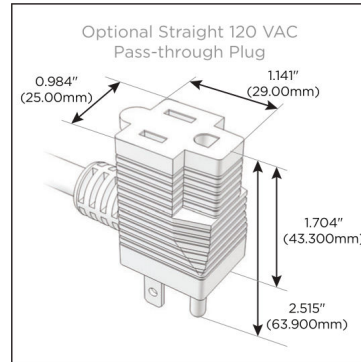

### Module/Port Options:

- A** Tamper Resistant AC Receptacle
- E** USB-A & USB-C (20W)
- M** Double USB-A (Fast Charging Ports - 18W)
- H** HDMI
- 6** CAT 6
- 12** RJ 12
- X** Switched AC
- Y** 3-Way Switch (Low Voltage)
- V** USB-C (45W High Speed Charging Port)
- S** USB-C (25W High Speed Charging Port)
- R** Switched AC (Rocker Switch)
- D** Dimmer Switch

### Plug:

Supplied with Low Profile Flat 45° Angle 120 VAC Plug

Optional Standard Straight 120 VAC Plug

Optional Straight 120 VAC Pass-through Plug

- CLEAN, COMPACT DESIGN
- STREAMLINED
- LOW PROFILE
- SIDE-EXITING CORDS
- PLUG & PLAY
- 6' AC CORD & PLUG (FLAT PLUG STANDARD)
- CUSTOMIZABLE CONFIGURATIONS AND FINISHES
- UL LISTED FOR MOUNTING IN FURNITURE
- 15A

# M-POWER-4T

AC POWER & DATA CONNECTIVITY SOLUTION

M-POWER-4T-AEAS-SATP

Specs:

**Modules/Ports:**

- A** Tamper Resistant AC Receptacle
- E** USB-A & USB-C (20W)
- S** USB-C (25W High Speed Charging Port)

Distributed by