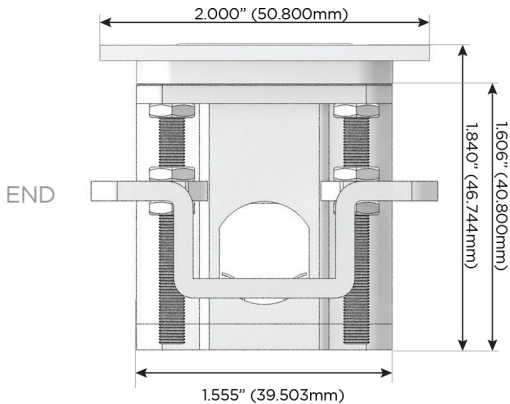

### Plug:

Supplied with Low Profile Flat 45° Angle 120 VAC Plug

Optional Standard Straight 120 VAC Plug

Optional Straight 120 VAC Pass-through Plug

- CLEAN, COMPACT DESIGN
- STREAMLINED
- LOW PROFILE
- SIDE-EXITING CORDS
- PLUG & PLAY
- 6' AC CORD & PLUG (FLAT PLUG STANDARD)
- CUSTOMIZABLE CONFIGURATIONS AND FINISHES
- UL LISTED FOR MOUNTING IN FURNITURE
- 15A

# M-POWER-4T

AC POWER & DATA CONNECTIVITY SOLUTION

M-POWER-4T-AEAS-SATP

Specs:

**Modules/Ports:**

- A** Tamper Resistant AC Receptacle
- E** USB-A & USB-C (20W)
- S** USB-C (25W High Speed Charging Port)

Distributed by