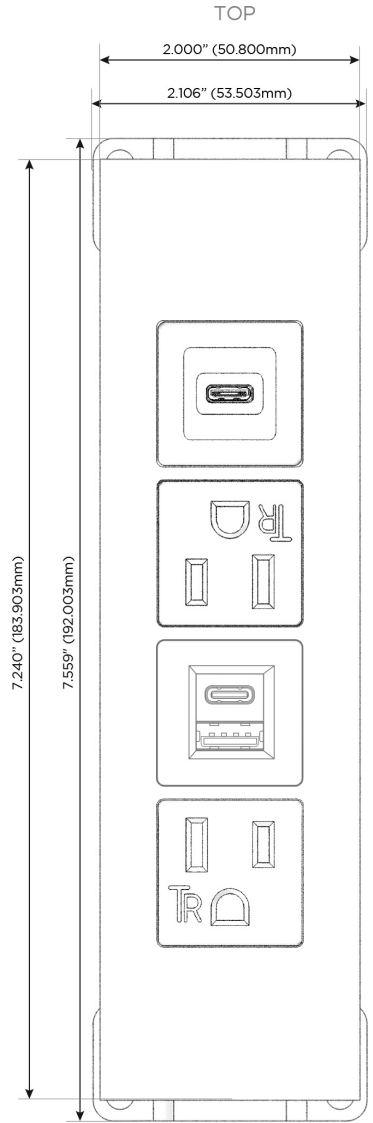

### Module/Port Options:

- A** Tamper Resistant AC Receptacle
- E** USB-A & USB-C (20W)
- M** Double USB-A (Fast Charging Ports - 18W)
- H** HDMI
- 6** CAT 6
- 12** RJ 12
- X** Switched AC
- Y** 3-Way Switch (Low Voltage)
- V** USB-C (45W High Speed Charging Port)
- S** USB-C (25W High Speed Charging Port)
- R** Switched AC (Rocker Switch)
- D** Dimmer Switch

### Plug:

Supplied with Low Profile Flat 45° Angle 120 VAC Plug

Optional Standard Straight 120 VAC Plug

Optional Straight 120 VAC Pass-through Plug

- CLEAN, COMPACT DESIGN
- STREAMLINED
- LOW PROFILE
- SIDE-EXITING CORDS
- PLUG & PLAY
- 6' AC CORD & PLUG (FLAT PLUG STANDARD)
- CUSTOMIZABLE CONFIGURATIONS AND FINISHES
- UL LISTED FOR MOUNTING IN FURNITURE
- 15A

# M-POWER-4T

AC POWER & DATA CONNECTIVITY SOLUTION

M-POWER-4T-AEAS-SATP

Specs:

**Modules/Ports:**

- A** Tamper Resistant AC Receptacle
- E** USB-A & USB-C (20W)
- S** USB-C (25W High Speed Charging Port)

Distributed by