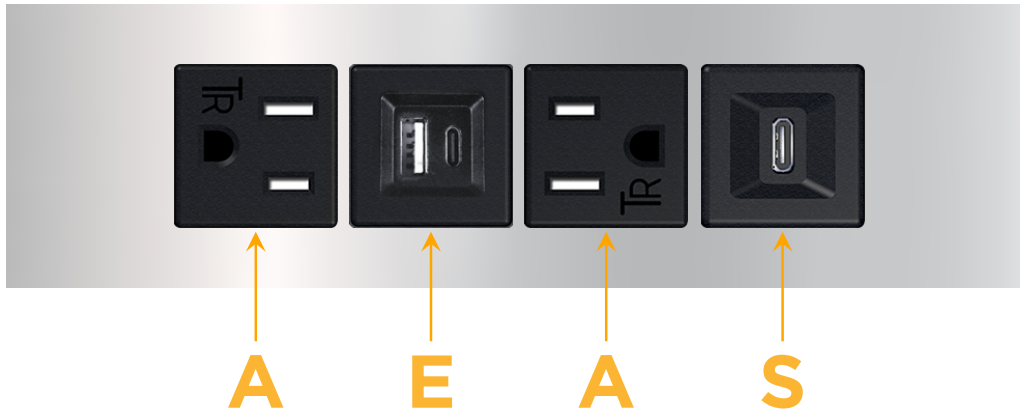

Trim Plate Finish: **CHROME (ABS)**

*Custom Finishes Available*

M-POWER-4T-AEAS-CRATP

Features:

**Module/Port Options:**

- A** Tamper Resistant AC Receptacle
- E** USB-A & USB-C (20W)
- M** Double USB-A (Fast Charging Ports - 18W)
- H** HDMI
- 6** CAT 6
- 12** RJ 12
- X** Switched AC
- Y** 3-Way Switch (Low Voltage)
- V** USB-C (45W High Speed Charging Port)
- S** USB-C (25W High Speed Charging Port)
- R** Switched AC (Rocker Switch)
- D** Dimmer Switch

**Plug:**

Supplied with Low Profile Flat 45° Angle 120 VAC Plug

Optional Standard Straight 120 VAC Plug

Optional Straight 120 VAC Pass-through Plug

- CLEAN, COMPACT DESIGN
- STREAMLINED
- LOW PROFILE
- SIDE-EXITING CORDS
- PLUG & PLAY
- 6' AC CORD & PLUG (FLAT PLUG STANDARD)
- CUSTOMIZABLE CONFIGURATIONS AND FINISHES
- UL LISTED FOR MOUNTING IN FURNITURE
- 15A

# M-POWER-4T

AC POWER & DATA CONNECTIVITY SOLUTION

M-POWER-4T-AEAS-CRATP

Specs:

**Modules/Ports:**

- A** Tamper Resistant AC Receptacle
- E** USB-A & USB-C (20W)
- S** USB-C (25W High Speed Charging Port)

Distributed by