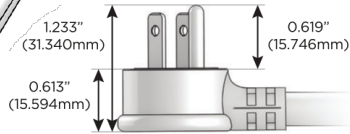

# M-POWER-4T

AC POWER & DATA CONNECTIVITY SOLUTION

M-POWER-4T-AEAS-CRATP

Specs:

**Modules/Ports:**

- A** Tamper Resistant AC Receptacle
- E** USB-A & USB-C (20W)
- S** USB-C (25W High Speed Charging Port)

Distributed by