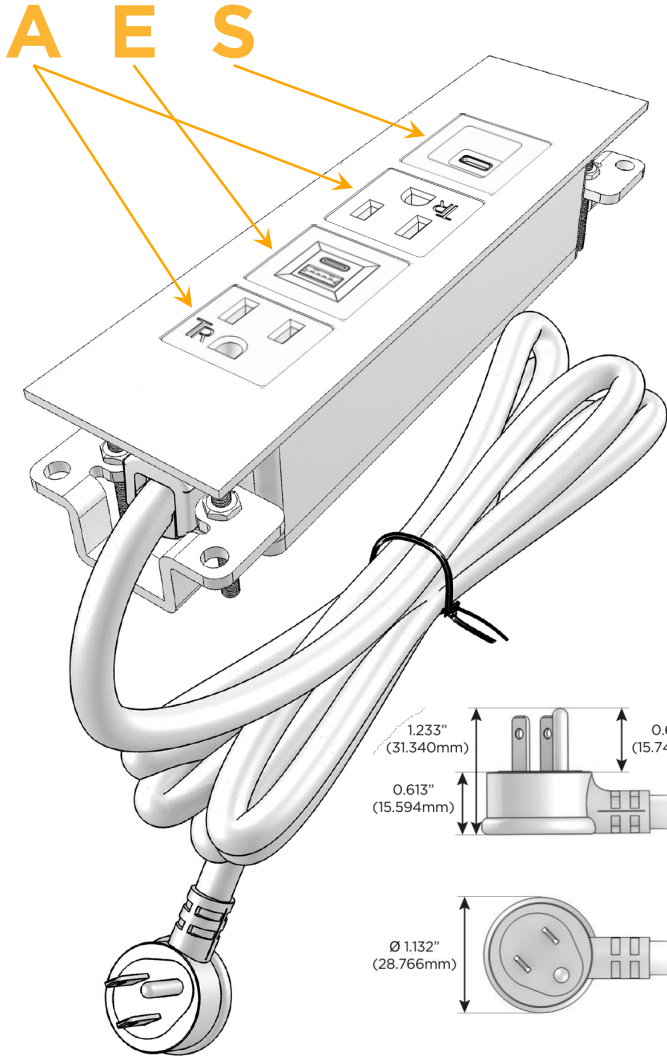

Trim Plate Finish: **CHROME (ABS)**

*Custom Finishes Available*

M-POWER-4T-AEAS-CRATP

Features:

**Module/Port Options:**

- A** Tamper Resistant AC Receptacle
- E** USB-A & USB-C (20W)
- M** Double USB-A (Fast Charging Ports - 18W)
- H** HDMI
- 6** CAT 6
- 12** RJ 12
- X** Switched AC
- Y** 3-Way Switch (Low Voltage)
- V** USB-C (45W High Speed Charging Port)
- S** USB-C (25W High Speed Charging Port)
- R** Switched AC (Rocker Switch)
- D** Dimmer Switch

**Plug:**

Supplied with Low Profile Flat 45° Angle 120 VAC Plug

Optional Standard Straight 120 VAC Plug

Optional Straight 120 VAC Pass-through Plug

- CLEAN, COMPACT DESIGN
- STREAMLINED
- LOW PROFILE
- SIDE-EXITING CORDS
- PLUG & PLAY
- 6' AC CORD & PLUG (FLAT PLUG STANDARD)
- CUSTOMIZABLE CONFIGURATIONS AND FINISHES
- UL LISTED FOR MOUNTING IN FURNITURE
- 15A

# M-POWER-4T

AC POWER & DATA CONNECTIVITY SOLUTION

M-POWER-4T-AEAS-CRATP

Specs:

**Modules/Ports:**

- A** Tamper Resistant AC Receptacle
- E** USB-A & USB-C (20W)
- S** USB-C (25W High Speed Charging Port)

Distributed by