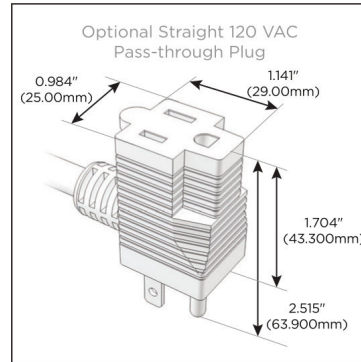

**Plug:**

Supplied with Low Profile Flat 45° Angle 120 VAC Plug

Optional Standard Straight 120 VAC Plug

Optional Straight 120 VAC Pass-through Plug

- CLEAN, COMPACT DESIGN
- STREAMLINED
- LOW PROFILE
- SIDE-EXITING CORDS
- PLUG & PLAY
- 6' AC CORD & PLUG (FLAT PLUG STANDARD)
- CUSTOMIZABLE CONFIGURATIONS AND FINISHES
- UL LISTED FOR MOUNTING IN FURNITURE
- 15A

# M-POWER-4T

AC POWER & DATA CONNECTIVITY SOLUTION

M-POWER-4T-AEAS-BZATP

Specs:

**Modules/Ports:**

- A** Tamper Resistant AC Receptacle
- E** USB-A & USB-C (20W)
- S** USB-C (25W High Speed Charging Port)

Distributed by