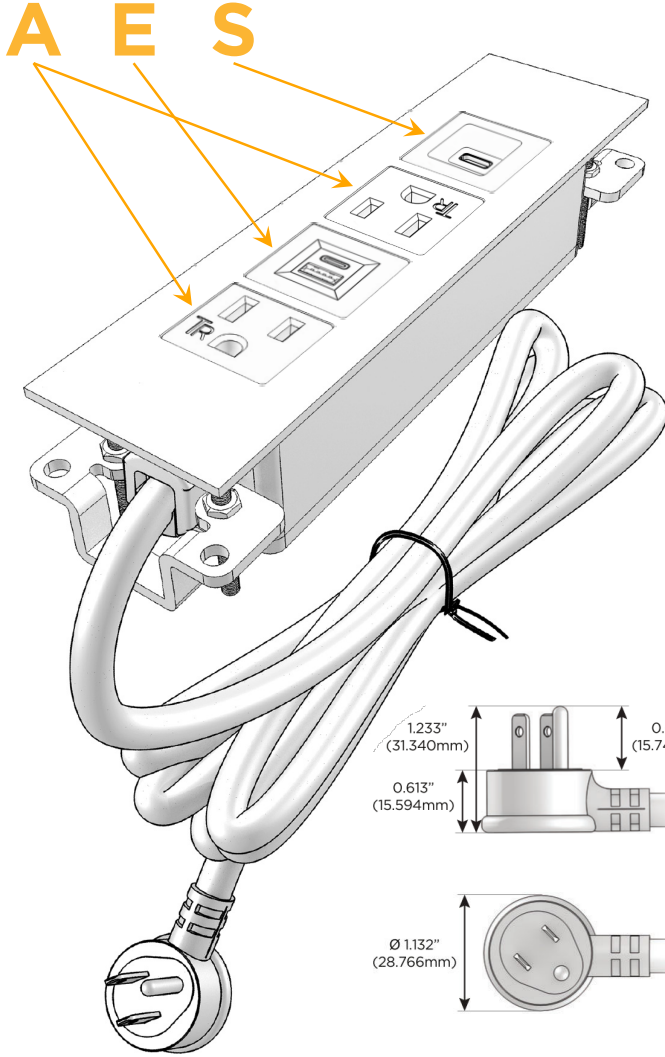

Trim Plate Finish: **STANDARD BRONZE (ABS)**

Custom Finishes Available

M-POWER-4T-AEAS-BZATP

Features:

**Module/Port Options:**

- A** Tamper Resistant AC Receptacle
- E** USB-A & USB-C (20W)
- M** Double USB-A (Fast Charging Ports - 18W)
- H** HDMI
- 6** CAT 6
- 12** RJ 12
- X** Switched AC
- Y** 3-Way Switch (Low Voltage)
- V** USB-C (45W High Speed Charging Port)
- S** USB-C (25W High Speed Charging Port)
- R** Switched AC (Rocker Switch)
- D** Dimmer Switch

**Plug:**

Supplied with Low Profile Flat 45° Angle 120 VAC Plug

Optional Standard Straight 120 VAC Plug

Optional Straight 120 VAC Pass-through Plug

- CLEAN, COMPACT DESIGN
- STREAMLINED
- LOW PROFILE
- SIDE-EXITING CORDS
- PLUG & PLAY
- 6' AC CORD & PLUG (FLAT PLUG STANDARD)
- CUSTOMIZABLE CONFIGURATIONS AND FINISHES
- UL LISTED FOR MOUNTING IN FURNITURE
- 15A

# M-POWER-4T

AC POWER & DATA CONNECTIVITY SOLUTION

M-POWER-4T-AEAS-BZATP

Specs:

**Modules/Ports:**

- A** Tamper Resistant AC Receptacle
- E** USB-A & USB-C (20W)
- S** USB-C (25W High Speed Charging Port)

Distributed by