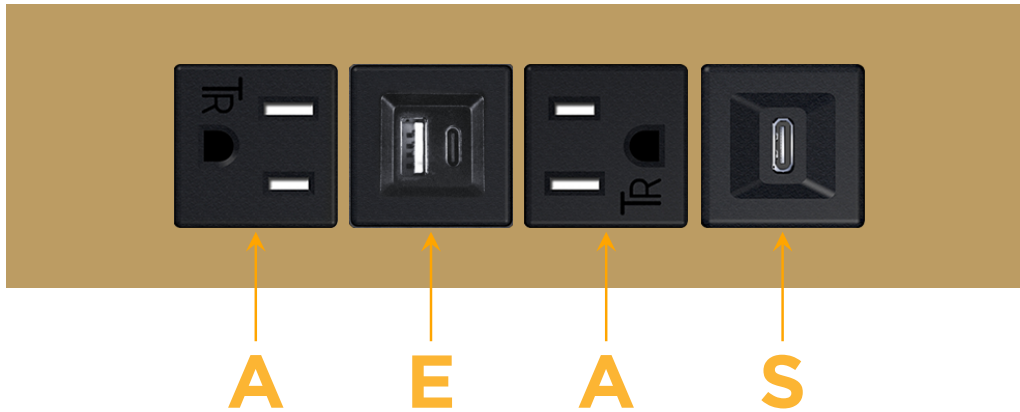

Trim Plate Finish: **STANDARD BRONZE (ABS)**

Custom Finishes Available

M-POWER-4T-AEAS-BZATP

Features:

**Module/Port Options:**

- A** Tamper Resistant AC Receptacle
- E** USB-A & USB-C (20W)
- M** Double USB-A (Fast Charging Ports - 18W)
- H** HDMI
- 6** CAT 6
- 12** RJ 12
- X** Switched AC
- Y** 3-Way Switch (Low Voltage)
- V** USB-C (45W High Speed Charging Port)
- S** USB-C (25W High Speed Charging Port)
- R** Switched AC (Rocker Switch)
- D** Dimmer Switch

**Plug:**

Supplied with Low Profile Flat 45° Angle 120 VAC Plug

Optional Standard Straight 120 VAC Plug

Optional Straight 120 VAC Pass-through Plug

- CLEAN, COMPACT DESIGN
- STREAMLINED
- LOW PROFILE
- SIDE-EXITING CORDS
- PLUG & PLAY
- 6' AC CORD & PLUG (FLAT PLUG STANDARD)
- CUSTOMIZABLE CONFIGURATIONS AND FINISHES
- UL LISTED FOR MOUNTING IN FURNITURE
- 15A

# M-POWER-4T

AC POWER & DATA CONNECTIVITY SOLUTION

M-POWER-4T-AEAS-BZATP

Specs:

**Modules/Ports:**

- A** Tamper Resistant AC Receptacle
- E** USB-A & USB-C (20W)
- S** USB-C (25W High Speed Charging Port)

Distributed by