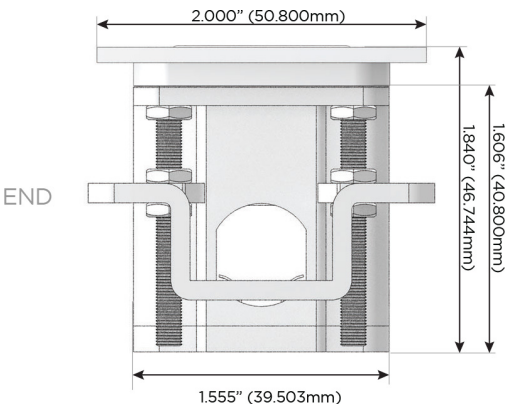

### Plug:

Supplied with Low Profile Flat 45° Angle 120 VAC Plug

Optional Standard Straight 120 VAC Plug

Optional Straight 120 VAC Pass-through Plug

- CLEAN, COMPACT DESIGN
- STREAMLINED
- LOW PROFILE
- SIDE-EXITING CORDS
- PLUG & PLAY
- 6' AC CORD & PLUG (FLAT PLUG STANDARD)
- CUSTOMIZABLE CONFIGURATIONS AND FINISHES
- UL LISTED FOR MOUNTING IN FURNITURE
- 15A

# M-POWER-4T

AC POWER & DATA CONNECTIVITY SOLUTION

M-POWER-4T-AEAS-BRAATP

Specs:

**Modules/Ports:**

- A** Tamper Resistant AC Receptacle
- E** USB-A & USB-C (20W)
- S** USB-C (25W High Speed Charging Port)