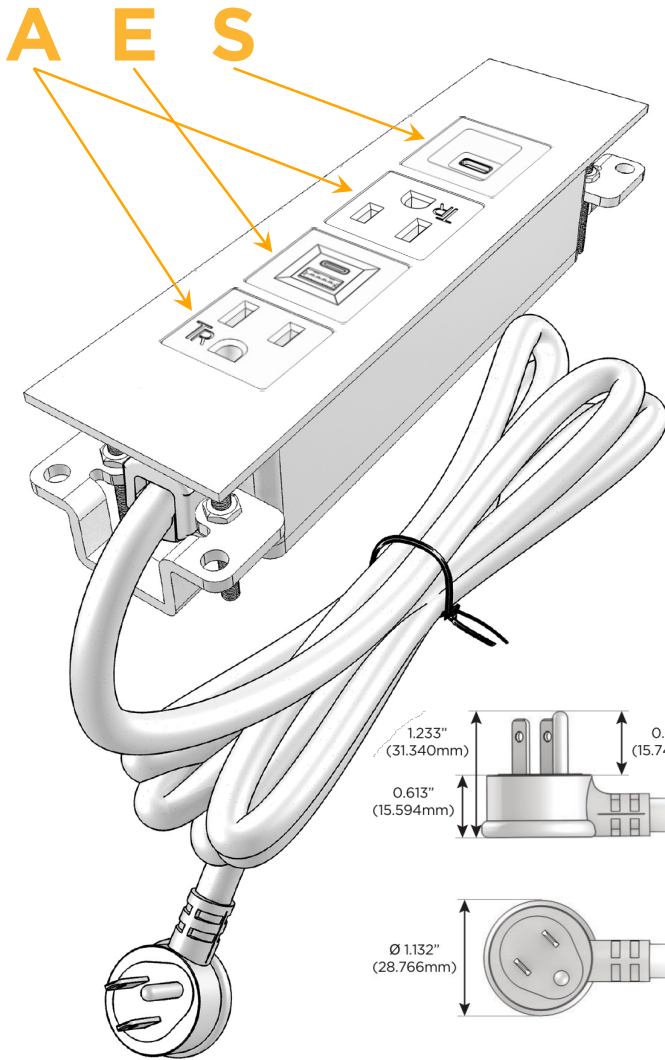

### Module/Port Options:

- A** Tamper Resistant AC Receptacle
- E** USB-A & USB-C (20W)
- M** Double USB-A (Fast Charging Ports - 18W)
- H** HDMI
- 6** CAT 6
- 12** RJ 12
- X** Switched AC
- Y** 3-Way Switch (Low Voltage)
- V** USB-C (45W High Speed Charging Port)
- S** USB-C (25W High Speed Charging Port)
- R** Switched AC (Rocker Switch)
- D** Dimmer Switch

### Plug:

Supplied with Low Profile Flat 45° Angle 120 VAC Plug

Optional Standard Straight 120 VAC Plug

Optional Straight 120 VAC Pass-through Plug

- CLEAN, COMPACT DESIGN
- STREAMLINED
- LOW PROFILE
- SIDE-EXITING CORDS
- PLUG & PLAY
- 6' AC CORD & PLUG (FLAT PLUG STANDARD)
- CUSTOMIZABLE CONFIGURATIONS AND FINISHES
- UL LISTED FOR MOUNTING IN FURNITURE
- 15A

# M-POWER-4T

AC POWER & DATA CONNECTIVITY SOLUTION

M-POWER-4T-AEAS-BRAATP

Specs:

**Modules/Ports:**

- A** Tamper Resistant AC Receptacle
- E** USB-A & USB-C (20W)
- S** USB-C (25W High Speed Charging Port)