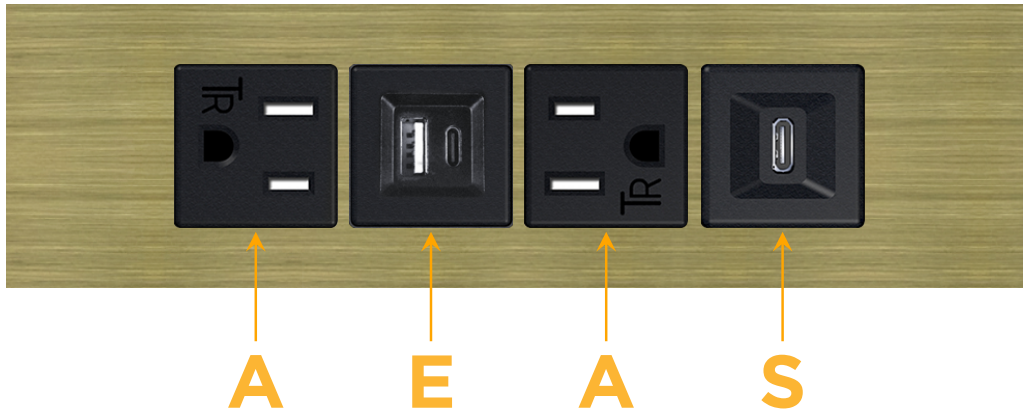

M-POWER-4T

AC POWER & DATA CONNECTIVITY SOLUTION

M-POWER-4T-AEAS-BRAATP

Distributed by

Mormax Company, Inc.

8 Westchester Plaza

Elmsford, NY 10523

914-699-0101

sales@mormax.com

mormax.com

Metro Light & Power's line of power & data solutions offers sophisticated design elements combined with greater ease of installation. Streamlined and low-profile, enhanced by side-exiting cords, our outlets advance the industry with their cutting edge look and feel. We believe flexibility is key, and we provide a variety of mounting options, including the ability to mount in limited spaces. Our outlets are available in many finishes and configurations, in addition to a custom color and finish capability for our clients.

Trim Plate Finish: **BRASS ANTIQUED (ABS)**

Custom Finishes Available

M-POWER-4T-AEAS-BRAATP

Features:

Module/Port Options:

- **A** Tamper Resistant AC Receptacle
- **E** USB-A & USB-C (20W)
- **M** Double USB-A (Fast Charging Ports - 18W)
- **H** HDMI
- **6** CAT 6
- **12** RJ 12
- **X** Switched AC
- **Y** 3-Way Switch (Low Voltage)
- **V** USB-C (45W High Speed Charging Port)
- **S** USB-C (25W High Speed Charging Port)
- **R** Switched AC (Rocker Switch)
- **D** Dimmer Switch

Plug:

Supplied with Low Profile Flat 45° Angle 120 VAC Plug

Optional Standard Straight 120 VAC Plug

Optional Straight 120 VAC Pass-through Plug

- CLEAN, COMPACT DESIGN
- STREAMLINED
- LOW PROFILE
- SIDE-EXITING CORDS
- PLUG & PLAY
- 6' AC CORD & PLUG (FLAT PLUG STANDARD)
- CUSTOMIZABLE CONFIGURATIONS AND FINISHES
- UL LISTED FOR MOUNTING IN FURNITURE
- 15A