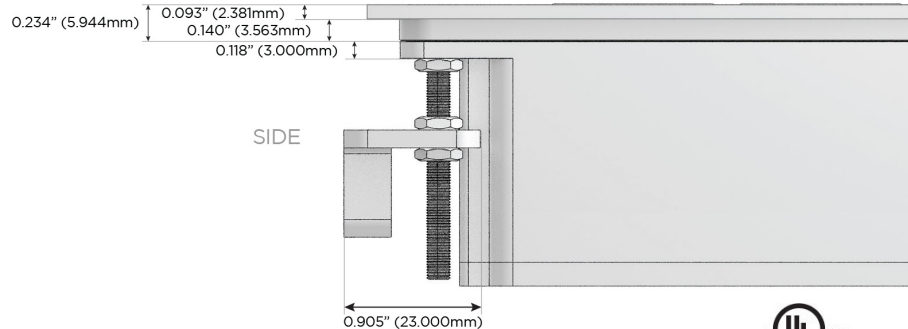

# M-POWER-4T

AC POWER & DATA CONNECTIVITY SOLUTION

M-POWER-4T-AEAS-BRAATP

Specs:

**Modules/Ports:**

- A** Tamper Resistant AC Receptacle
- E** USB-A & USB-C (20W)
- S** USB-C (25W High Speed Charging Port)