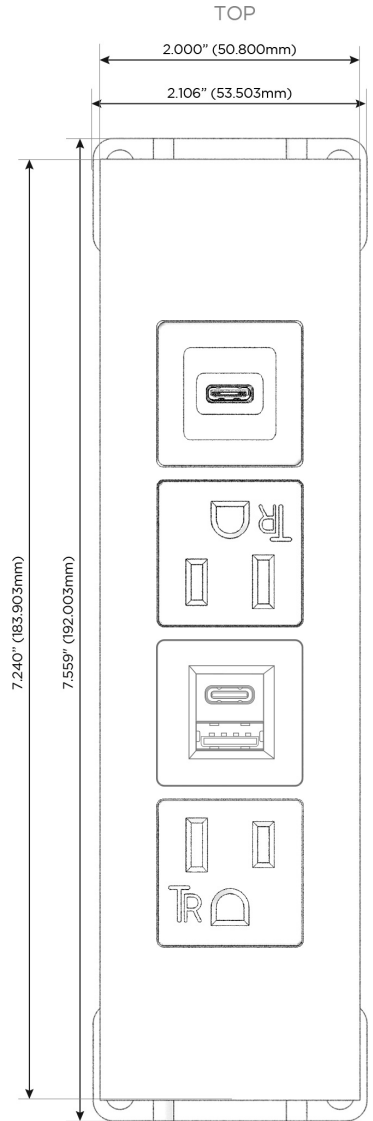

### Module/Port Options:

- A** Tamper Resistant AC Receptacle
- E** USB-A & USB-C (20W)
- M** Double USB-A (Fast Charging Ports - 18W)
- H** HDMI
- 6** CAT 6
- 12** RJ 12
- X** Switched AC
- Y** 3-Way Switch (Low Voltage)
- V** USB-C (45W High Speed Charging Port)
- S** USB-C (25W High Speed Charging Port)
- R** Switched AC (Rocker Switch)
- D** Dimmer Switch

### Plug:

Supplied with Low Profile Flat 45° Angle 120 VAC Plug

Optional Standard Straight 120 VAC Plug

Optional Straight 120 VAC Pass-through Plug

- CLEAN, COMPACT DESIGN
- STREAMLINED
- LOW PROFILE
- SIDE-EXITING CORDS
- PLUG & PLAY
- 6' AC CORD & PLUG (FLAT PLUG STANDARD)
- CUSTOMIZABLE CONFIGURATIONS AND FINISHES
- UL LISTED FOR MOUNTING IN FURNITURE
- 15A

# M-POWER-4T

AC POWER & DATA CONNECTIVITY SOLUTION

M-POWER-4T-AEAS-BRAATP

Specs:

**Modules/Ports:**

- A** Tamper Resistant AC Receptacle
- E** USB-A & USB-C (20W)
- S** USB-C (25W High Speed Charging Port)