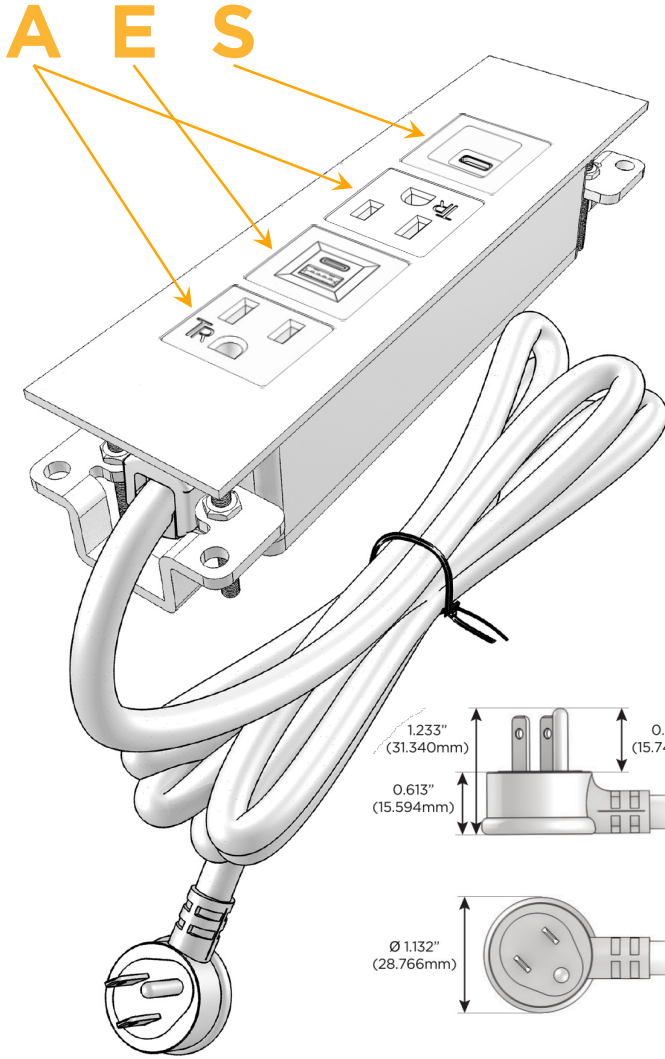

Trim Plate Finish: **SPECIAL ANTIQUE BRONZE (ABS)**

Custom Finishes Available

M-POWER-4T-AEAS-APATP

Features:

**Module/Port Options:**

- A** Tamper Resistant AC Receptacle
- E** USB-A & USB-C (20W)
- M** Double USB-A (Fast Charging Ports - 18W)
- H** HDMI
- 6** CAT 6
- 12** RJ 12
- X** Switched AC
- Y** 3-Way Switch (Low Voltage)
- V** USB-C (45W High Speed Charging Port)
- S** USB-C (25W High Speed Charging Port)
- R** Switched AC (Rocker Switch)
- D** Dimmer Switch

**Plug:**

Supplied with Low Profile Flat 45° Angle 120 VAC Plug

Optional Standard Straight 120 VAC Plug

Optional Straight 120 VAC Pass-through Plug

- CLEAN, COMPACT DESIGN
- STREAMLINED
- LOW PROFILE
- SIDE-EXITING CORDS
- PLUG & PLAY
- 6' AC CORD & PLUG (FLAT PLUG STANDARD)
- CUSTOMIZABLE CONFIGURATIONS AND FINISHES
- UL LISTED FOR MOUNTING IN FURNITURE
- 15A

# M-POWER-4T

AC POWER & DATA CONNECTIVITY SOLUTION

M-POWER-4T-AEAS-APATP

Specs:

**Modules/Ports:**

- A** Tamper Resistant AC Receptacle
- E** USB-A & USB-C (20W)
- S** USB-C (25W High Speed Charging Port)

Distributed by