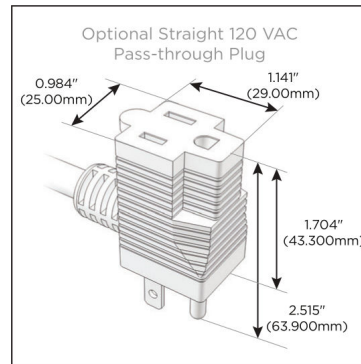

**Plug:**

Supplied with Low Profile Flat 45° Angle 120 VAC Plug

Optional Standard Straight 120 VAC Plug

Optional Straight 120 VAC Pass-through Plug

- CLEAN, COMPACT DESIGN
- STREAMLINED
- LOW PROFILE
- SIDE-EXITING CORDS
- PLUG & PLAY
- 6' AC CORD & PLUG (FLAT PLUG STANDARD)
- CUSTOMIZABLE CONFIGURATIONS AND FINISHES
- UL LISTED FOR MOUNTING IN FURNITURE
- 15A

# M-POWER-4T

AC POWER & DATA CONNECTIVITY SOLUTION

M-POWER-4T-AEAS-APATP

Specs:

**Modules/Ports:**

- A** Tamper Resistant AC Receptacle
- E** USB-A & USB-C (20W)
- S** USB-C (25W High Speed Charging Port)

Distributed by