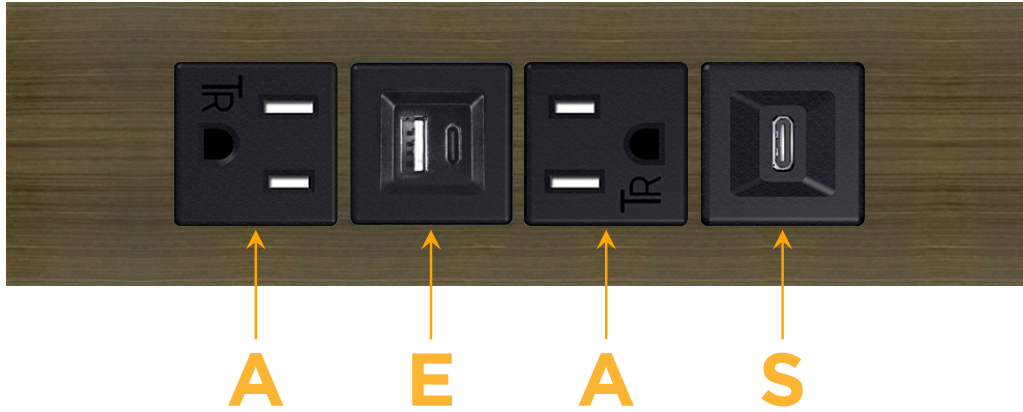

Trim Plate Finish: **SPECIAL ANTIQUE BRONZE (ABS)**

Custom Finishes Available

M-POWER-4T-AEAS-APATP

Features:

**Module/Port Options:**

- A** Tamper Resistant AC Receptacle
- E** USB-A & USB-C (20W)
- M** Double USB-A (Fast Charging Ports - 18W)
- H** HDMI
- 6** CAT 6
- 12** RJ 12
- X** Switched AC
- Y** 3-Way Switch (Low Voltage)
- V** USB-C (45W High Speed Charging Port)
- S** USB-C (25W High Speed Charging Port)
- R** Switched AC (Rocker Switch)
- D** Dimmer Switch

**Plug:**

Supplied with Low Profile Flat 45° Angle 120 VAC Plug

Optional Standard Straight 120 VAC Plug

Optional Straight 120 VAC Pass-through Plug

- CLEAN, COMPACT DESIGN
- STREAMLINED
- LOW PROFILE
- SIDE-EXITING CORDS
- PLUG & PLAY
- 6' AC CORD & PLUG (FLAT PLUG STANDARD)
- CUSTOMIZABLE CONFIGURATIONS AND FINISHES
- UL LISTED FOR MOUNTING IN FURNITURE
- 15A

# M-POWER-4T

AC POWER & DATA CONNECTIVITY SOLUTION

M-POWER-4T-AEAS-APATP

Specs:

**Modules/Ports:**

- A** Tamper Resistant AC Receptacle
- E** USB-A & USB-C (20W)
- S** USB-C (25W High Speed Charging Port)

Distributed by