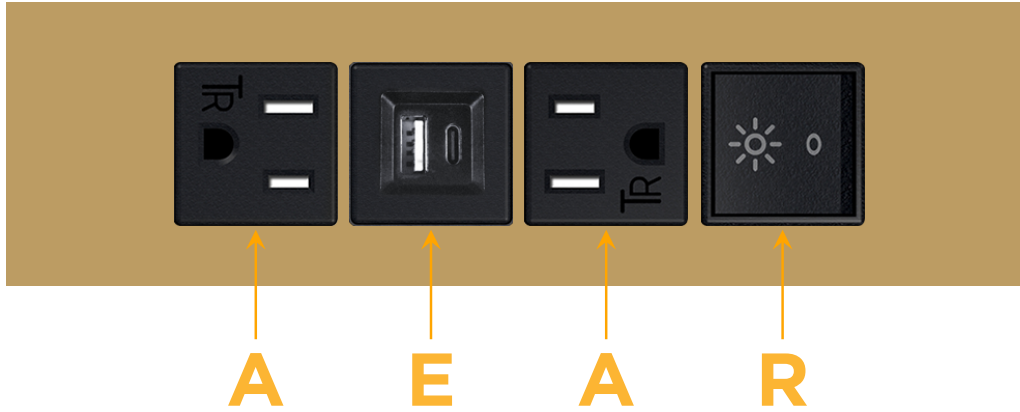

M-POWER-4T

AC POWER & DATA CONNECTIVITY SOLUTION

M-POWER-4T-AEAR-BZATP

Distributed by

Mormax Company, Inc.

8 Westchester Plaza

Elmsford, NY 10523

914-699-0101

sales@mormax.com

mormax.com

Metro Light & Power's line of power & data solutions offers sophisticated design elements combined with greater ease of installation. Streamlined and low-profile, enhanced by side-exiting cords, our outlets advance the industry with their cutting edge look and feel. We believe flexibility is key, and we provide a variety of mounting options, including the ability to mount in limited spaces. Our outlets are available in many finishes and configurations, in addition to a custom color and finish capability for our clients.

Trim Plate Finish: **STANDARD BRONZE (ABS)**

Custom Finishes Available

M-POWER-4T-AEAR-BZATP

Features:

Module/Port Options:

- **A** Tamper Resistant AC Receptacle
- **E** USB-A & USB-C (20W)
- **M** Double USB-A (Fast Charging Ports - 18W)
- **H** HDMI
- **6** CAT 6
- **12** RJ 12
- **X** Switched AC
- **Y** 3-Way Switch (Low Voltage)
- **V** USB-C (45W High Speed Charging Port)
- **S** USB-C (25W High Speed Charging Port)
- **R** Switched AC (Rocker Switch)
- **D** Dimmer Switch

Plug:

Supplied with Low Profile Flat 45° Angle 120 VAC Plug

Optional Standard Straight 120 VAC Plug

Optional Straight 120 VAC Pass-through Plug

- CLEAN, COMPACT DESIGN
- STREAMLINED
- LOW PROFILE
- SIDE-EXITING CORDS
- PLUG & PLAY
- 6' AC CORD & PLUG (FLAT PLUG STANDARD)
- CUSTOMIZABLE CONFIGURATIONS AND FINISHES
- UL LISTED FOR MOUNTING IN FURNITURE
- 15A