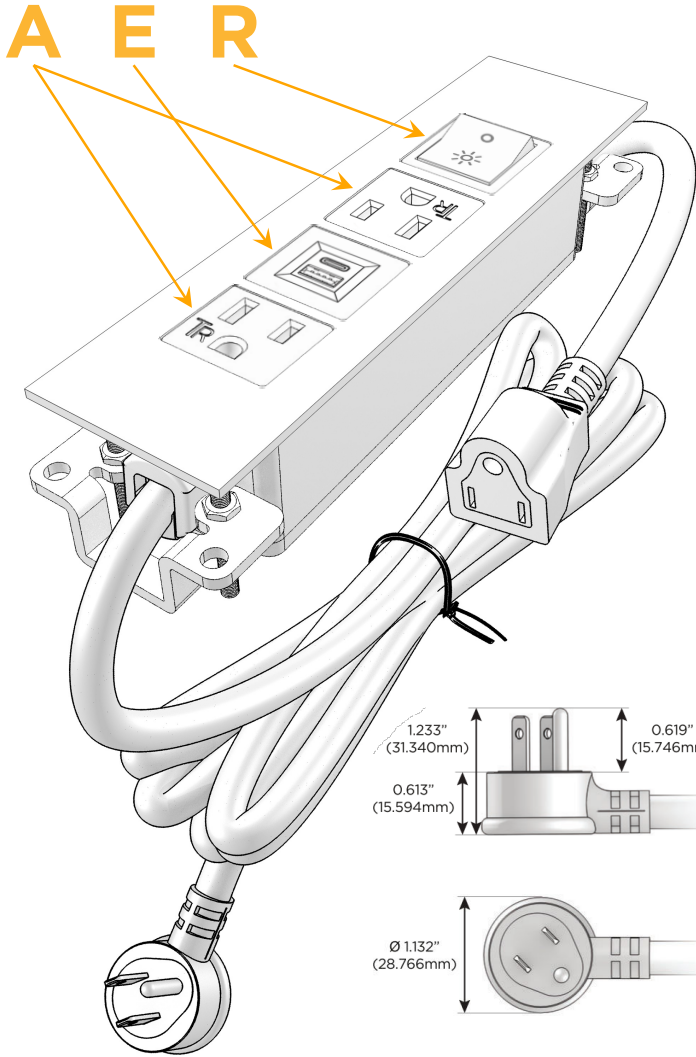

#### Module/Port Options:

- A** Tamper Resistant AC Receptacle
- E** USB-A & USB-C (20W)
- M** Double USB-A (Fast Charging Ports - 18W)
- H** HDMI
- 6** CAT 6
- 12** RJ 12
- X** Switched AC
- Y** 3-Way Switch (Low Voltage)
- V** USB-C (45W High Speed Charging Port)
- S** USB-C (25W High Speed Charging Port)
- R** Switched AC (Rocker Switch)
- D** Dimmer Switch

#### Plug:

Supplied with Low Profile Flat 45° Angle 120 VAC Plug

Optional Standard Straight 120 VAC Plug

Optional Straight 120 VAC Pass-through Plug

- CLEAN, COMPACT DESIGN
- STREAMLINED
- LOW PROFILE
- SIDE-EXITING CORDS
- PLUG & PLAY
- 6' AC CORD & PLUG (FLAT PLUG STANDARD)
- CUSTOMIZABLE CONFIGURATIONS AND FINISHES
- UL LISTED FOR MOUNTING IN FURNITURE
- 15A

# M-POWER-4T

AC POWER & DATA CONNECTIVITY SOLUTION

M-POWER-4T-AEAR-BZATP

Specs:

**Modules/Ports:**

- A** Tamper Resistant AC Receptacle
- E** USB-A & USB-C (20W)
- R** Switched AC (Rocker Switch)

Distributed by