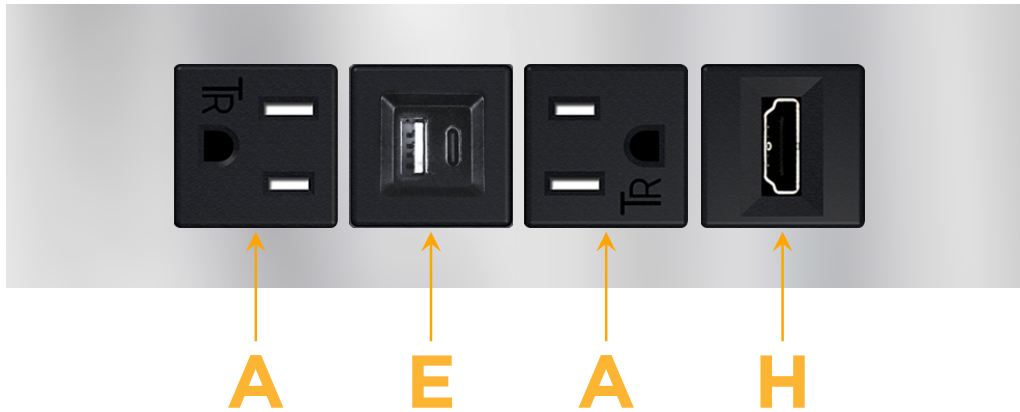

Trim Plate Finish: **STAINLESS STEEL MIRROR FINISH**

Custom Finishes Available

M-POWER-4T-AEAH-SS8TP

Features:

Module/Port Options:

- A** Tamper Resistant AC Receptacle
- E** USB-A & USB-C (20W)
- M** Double USB-A (Fast Charging Ports - 18W)
- H** HDMI
- 6** CAT 6
- 12** RJ 12
- X** Switched AC
- Y** 3-Way Switch (Low Voltage)
- V** USB-C (45W High Speed Charging Port)
- S** USB-C (25W High Speed Charging Port)
- R** Switched AC (Rocker Switch)
- D** Dimmer Switch

Plug:

Supplied with Low Profile Flat 45° Angle 120 VAC Plug

Optional Standard Straight 120 VAC Plug

Optional Straight 120 VAC Pass-through Plug

- CLEAN, COMPACT DESIGN
- STREAMLINED
- LOW PROFILE
- SIDE-EXITING CORDS
- PLUG & PLAY
- 6' AC CORD & PLUG (FLAT PLUG STANDARD)
- CUSTOMIZABLE CONFIGURATIONS AND FINISHES
- UL LISTED FOR MOUNTING IN FURNITURE
- 15A

sales@mormax.com

mormax.com

Specs:

Modules/Ports:

- A** Tamper Resistant AC Receptacle
- E** USB-A & USB-C (20W)
- H** HDMI

A E H