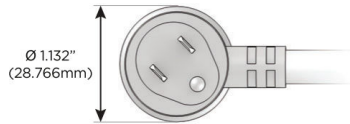

Plug:

Supplied with Low Profile Flat 45° Angle 120 VAC Plug

Optional Standard Straight 120 VAC Plug

Optional Straight 120 VAC Pass-through Plug

- CLEAN, COMPACT DESIGN
- STREAMLINED
- LOW PROFILE
- SIDE-EXITING CORDS
- PLUG & PLAY
- 6' AC CORD & PLUG (FLAT PLUG STANDARD)
- CUSTOMIZABLE CONFIGURATIONS AND FINISHES
- UL LISTED FOR MOUNTING IN FURNITURE
- 15A

M-POWER-4T

AC POWER & DATA CONNECTIVITY SOLUTION

M-POWER-4T-AEAH-SATP

Specs:

Modules/Ports:

- A** Tamper Resistant AC Receptacle
- E** USB-A & USB-C (20W)
- H** HDMI

A E H

Distributed by