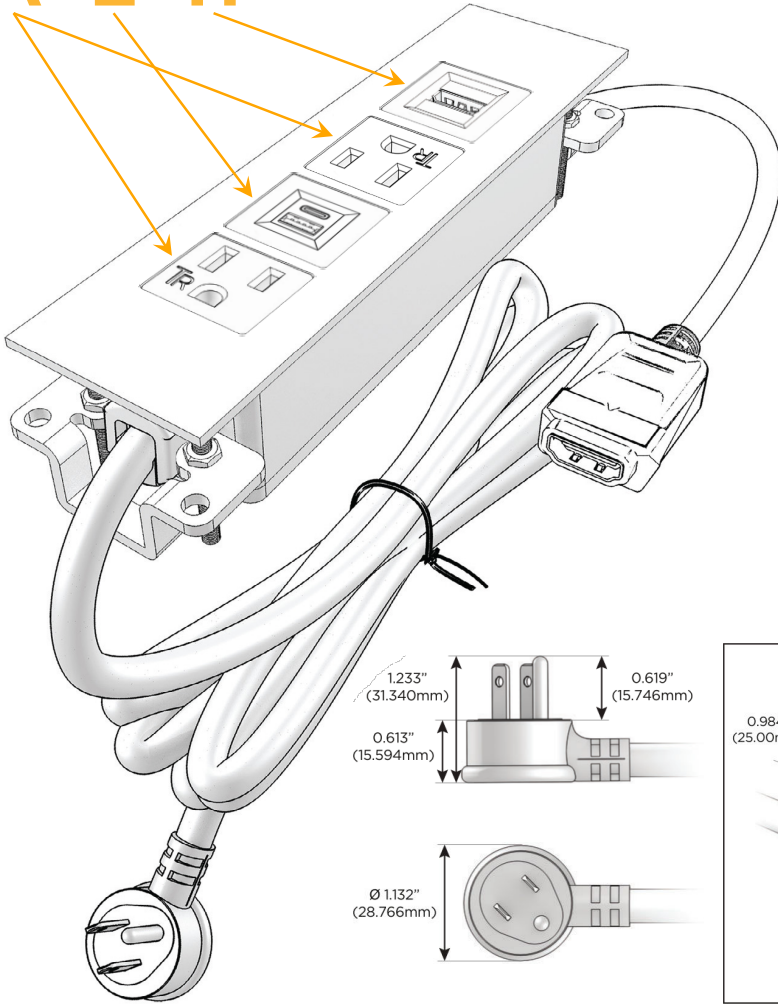

Trim Plate Finish: **SATIN NICKEL (ABS)**

Custom Finishes Available

M-POWER-4T-AEAH-SATP

Features:

Module/Port Options:

- A** Tamper Resistant AC Receptacle
- E** USB-A & USB-C (20W)
- M** Double USB-A (Fast Charging Ports - 18W)
- H** HDMI
- 6** CAT 6
- 12** RJ 12
- X** Switched AC
- Y** 3-Way Switch (Low Voltage)
- V** USB-C (45W High Speed Charging Port)
- S** USB-C (25W High Speed Charging Port)
- R** Switched AC (Rocker Switch)
- D** Dimmer Switch

Plug:

Supplied with Low Profile Flat 45° Angle 120 VAC Plug

Optional Standard Straight 120 VAC Plug

Optional Straight 120 VAC Pass-through Plug

- CLEAN, COMPACT DESIGN
- STREAMLINED
- LOW PROFILE
- SIDE-EXITING CORDS
- PLUG & PLAY
- 6' AC CORD & PLUG (FLAT PLUG STANDARD)
- CUSTOMIZABLE CONFIGURATIONS AND FINISHES
- UL LISTED FOR MOUNTING IN FURNITURE
- 15A

M-POWER-4T

AC POWER & DATA CONNECTIVITY SOLUTION

M-POWER-4T-AEAH-SATP

Specs:

Modules/Ports:

- A** Tamper Resistant AC Receptacle
- E** USB-A & USB-C (20W)
- H** HDMI

A E H

Distributed by