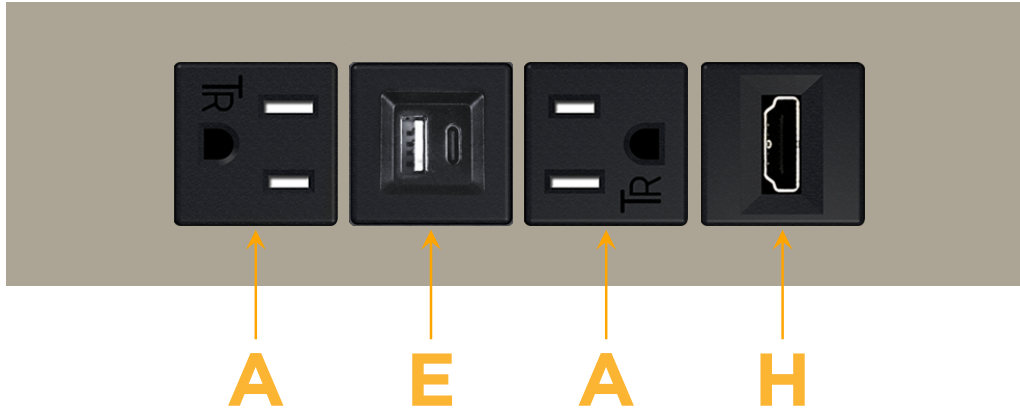

Trim Plate Finish: **SATIN NICKEL (ABS)**

Custom Finishes Available

M-POWER-4T-AEAH-SATP

Features:

Module/Port Options:

- A** Tamper Resistant AC Receptacle
- E** USB-A & USB-C (20W)
- M** Double USB-A (Fast Charging Ports - 18W)
- H** HDMI
- 6** CAT 6
- 12** RJ 12
- X** Switched AC
- Y** 3-Way Switch (Low Voltage)
- V** USB-C (45W High Speed Charging Port)
- S** USB-C (25W High Speed Charging Port)
- R** Switched AC (Rocker Switch)
- D** Dimmer Switch

Plug:

Supplied with Low Profile Flat 45° Angle 120 VAC Plug

Optional Standard Straight 120 VAC Plug

Optional Straight 120 VAC Pass-through Plug

- CLEAN, COMPACT DESIGN
- STREAMLINED
- LOW PROFILE
- SIDE-EXITING CORDS
- PLUG & PLAY
- 6' AC CORD & PLUG (FLAT PLUG STANDARD)
- CUSTOMIZABLE CONFIGURATIONS AND FINISHES
- UL LISTED FOR MOUNTING IN FURNITURE
- 15A

M-POWER-4T

AC POWER & DATA CONNECTIVITY SOLUTION

M-POWER-4T-AEAH-SATP

Specs:

Modules/Ports:

- A** Tamper Resistant AC Receptacle
- E** USB-A & USB-C (20W)
- H** HDMI

A E H

Distributed by