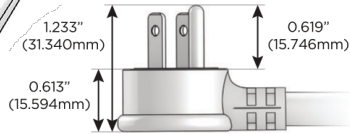

M-POWER-4T

AC POWER & DATA CONNECTIVITY SOLUTION

M-POWER-4T-AEAH-SATP

Specs:

Modules/Ports:

- A** Tamper Resistant AC Receptacle
- E** USB-A & USB-C (20W)
- H** HDMI

A E H

Distributed by