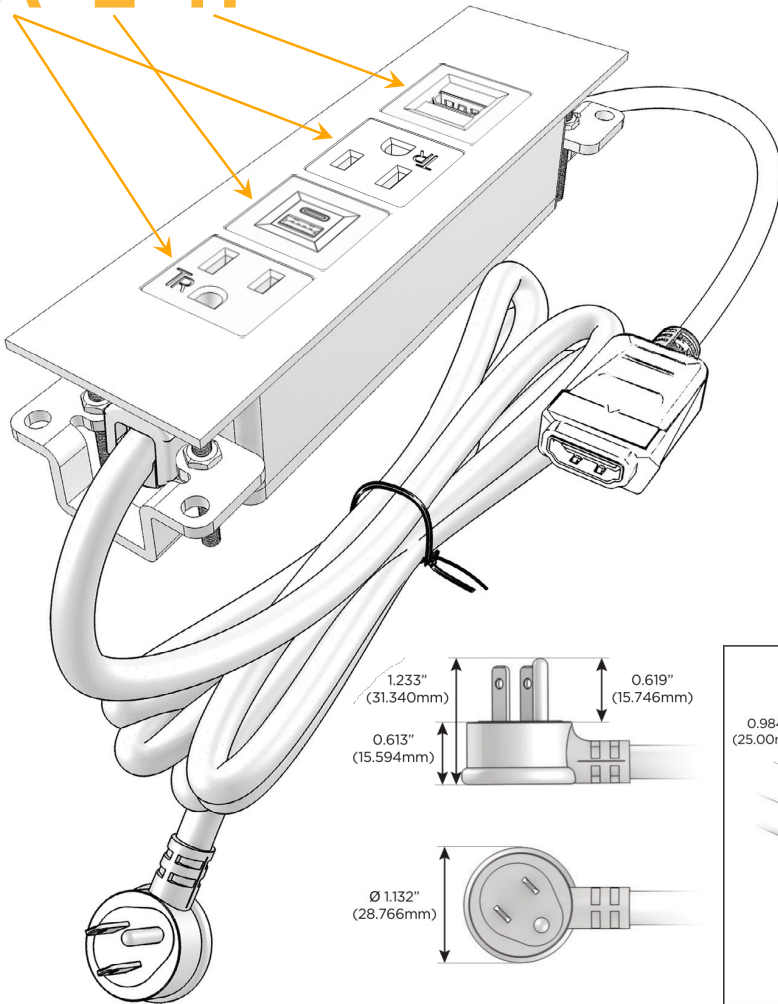

### Module/Port Options:

- A** Tamper Resistant AC Receptacle
- E** USB-A & USB-C (20W)
- M** Double USB-A (Fast Charging Ports - 18W)
- H** HDMI
- 6** CAT 6
- 12** RJ 12
- X** Switched AC
- Y** 3-Way Switch (Low Voltage)
- V** USB-C (45W High Speed Charging Port)
- S** USB-C (25W High Speed Charging Port)
- R** Switched AC (Rocker Switch)
- D** Dimmer Switch

### Plug:

Supplied with Low Profile Flat 45° Angle 120 VAC Plug

Optional Standard Straight 120 VAC Plug

Optional Straight 120 VAC Pass-through Plug

- CLEAN, COMPACT DESIGN
- STREAMLINED
- LOW PROFILE
- SIDE-EXITING CORDS
- PLUG & PLAY
- 6' AC CORD & PLUG (FLAT PLUG STANDARD)
- CUSTOMIZABLE CONFIGURATIONS AND FINISHES
- UL LISTED FOR MOUNTING IN FURNITURE
- 15A

# M-POWER-4T

AC POWER & DATA CONNECTIVITY SOLUTION

M-POWER-4T-AEAH-CUATP

Specs:

**Modules/Ports:**

- A** Tamper Resistant AC Receptacle
- E** USB-A & USB-C (20W)
- H** HDMI

**A E H**

Distributed by