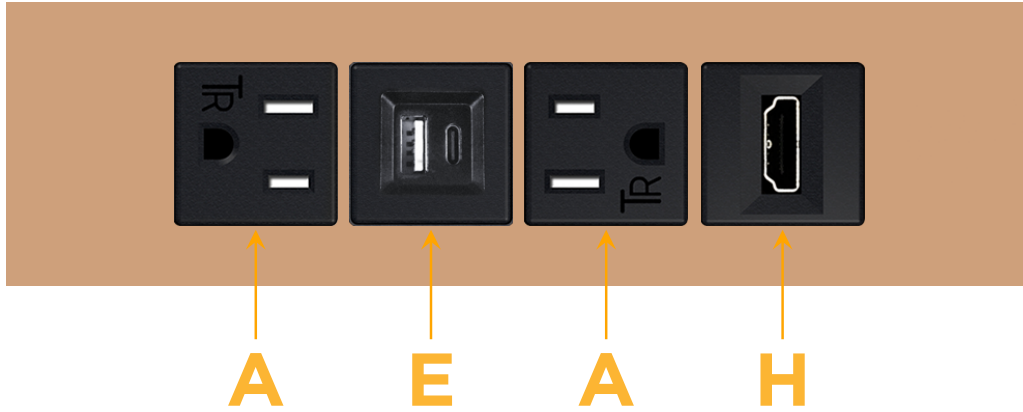

M-POWER-4T

AC POWER & DATA CONNECTIVITY SOLUTION

M-POWER-4T-AEAH-CUATP

Distributed by

Mormax Company, Inc.

8 Westchester Plaza

Elmsford, NY 10523

914-699-0101

sales@mormax.com

mormax.com

Metro Light & Power's line of power & data solutions offers sophisticated design elements combined with greater ease of installation. Streamlined and low-profile, enhanced by side-exiting cords, our outlets advance the industry with their cutting edge look and feel. We believe flexibility is key, and we provide a variety of mounting options, including the ability to mount in limited spaces. Our outlets are available in many finishes and configurations, in addition to a custom color and finish capability for our clients.

Trim Plate Finish: **COPPER (ABS)**

Custom Finishes Available

M-POWER-4T-AEAH-CUATP

Features:

Module/Port Options:

- **A** Tamper Resistant AC Receptacle
- **E** USB-A & USB-C (20W)
- **M** Double USB-A (Fast Charging Ports - 18W)
- **H** HDMI
- **6** CAT 6
- **12** RJ 12
- **X** Switched AC
- **Y** 3-Way Switch (Low Voltage)
- **V** USB-C (45W High Speed Charging Port)
- **S** USB-C (25W High Speed Charging Port)
- **R** Switched AC (Rocker Switch)
- **D** Dimmer Switch

Plug:

Supplied with Low Profile Flat 45° Angle 120 VAC Plug

Optional Standard Straight 120 VAC Plug

Optional Straight 120 VAC Pass-through Plug

- CLEAN, COMPACT DESIGN
- STREAMLINED
- LOW PROFILE
- SIDE-EXITING CORDS
- PLUG & PLAY
- 6' AC CORD & PLUG (FLAT PLUG STANDARD)
- CUSTOMIZABLE CONFIGURATIONS AND FINISHES
- UL LISTED FOR MOUNTING IN FURNITURE
- 15A