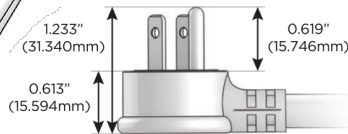

### Plug:

Supplied with Low Profile Flat 45° Angle 120 VAC Plug

Optional Standard Straight 120 VAC Plug

Optional Straight 120 VAC Pass-through Plug

- CLEAN, COMPACT DESIGN
- STREAMLINED
- LOW PROFILE
- SIDE-EXITING CORDS
- PLUG & PLAY
- 6' AC CORD & PLUG (FLAT PLUG STANDARD)
- CUSTOMIZABLE CONFIGURATIONS AND FINISHES
- UL LISTED FOR MOUNTING IN FURNITURE
- 15A

# M-POWER-4T

AC POWER & DATA CONNECTIVITY SOLUTION

M-POWER-4T-AEAH-CUATP

Specs:

**Modules/Ports:**

- A** Tamper Resistant AC Receptacle
- E** USB-A & USB-C (20W)
- H** HDMI

**A E H**

Distributed by