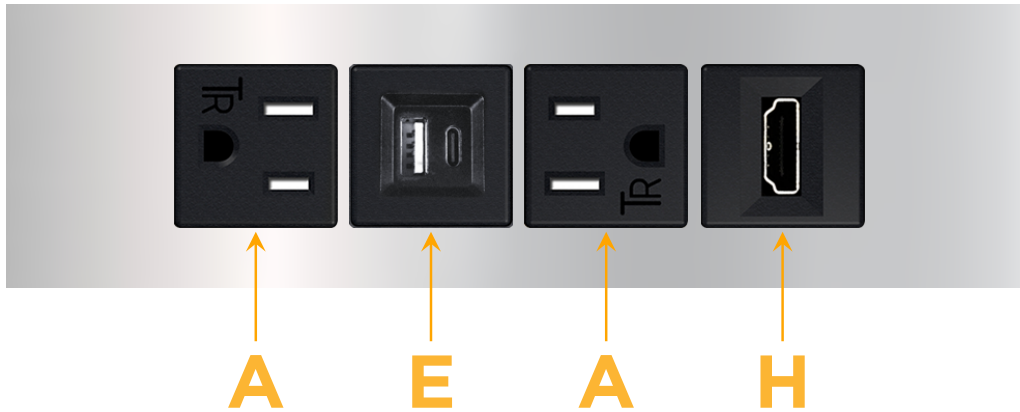

Trim Plate Finish: **CHROME (ABS)**

Custom Finishes Available

M-POWER-4T-AEAH-CRATP

Features:

Module/Port Options:

- A** Tamper Resistant AC Receptacle
- E** USB-A & USB-C (20W)
- M** Double USB-A (Fast Charging Ports - 18W)
- H** HDMI
- 6** CAT 6
- 12** RJ 12
- X** Switched AC
- Y** 3-Way Switch (Low Voltage)
- V** USB-C (45W High Speed Charging Port)
- S** USB-C (25W High Speed Charging Port)
- R** Switched AC (Rocker Switch)
- D** Dimmer Switch

Plug:

Supplied with Low Profile Flat 45° Angle 120 VAC Plug

Optional Standard Straight 120 VAC Plug

Optional Straight 120 VAC Pass-through Plug

- CLEAN, COMPACT DESIGN
- STREAMLINED
- LOW PROFILE
- SIDE-EXITING CORDS
- PLUG & PLAY
- 6' AC CORD & PLUG (FLAT PLUG STANDARD)
- CUSTOMIZABLE CONFIGURATIONS AND FINISHES
- UL LISTED FOR MOUNTING IN FURNITURE
- 15A

M-POWER-4T

AC POWER & DATA CONNECTIVITY SOLUTION

M-POWER-4T-AEAH-CRATP

Specs:

Modules/Ports:

- A** Tamper Resistant AC Receptacle
- E** USB-A & USB-C (20W)
- H** HDMI

A E H

Distributed by