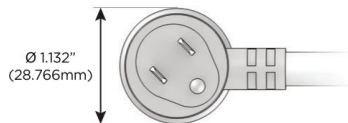

Trim Plate Finish: **CHROME (ABS)**

Custom Finishes Available

M-POWER-4T-AEAH-CRATP

Features:

Module/Port Options:

- A** Tamper Resistant AC Receptacle
- E** USB-A & USB-C (20W)
- M** Double USB-A (Fast Charging Ports - 18W)
- H** HDMI
- 6** CAT 6
- 12** RJ 12
- X** Switched AC
- Y** 3-Way Switch (Low Voltage)
- V** USB-C (45W High Speed Charging Port)
- S** USB-C (25W High Speed Charging Port)
- R** Switched AC (Rocker Switch)
- D** Dimmer Switch

Plug:

Supplied with Low Profile Flat 45° Angle 120 VAC Plug

Optional Standard Straight 120 VAC Plug

Optional Straight 120 VAC Pass-through Plug

- CLEAN, COMPACT DESIGN
- STREAMLINED
- LOW PROFILE
- SIDE-EXITING CORDS
- PLUG & PLAY
- 6' AC CORD & PLUG (FLAT PLUG STANDARD)
- CUSTOMIZABLE CONFIGURATIONS AND FINISHES
- UL LISTED FOR MOUNTING IN FURNITURE
- 15A

M-POWER-4T

AC POWER & DATA CONNECTIVITY SOLUTION

M-POWER-4T-AEAH-CRATP

Specs:

Modules/Ports:

- A** Tamper Resistant AC Receptacle
- E** USB-A & USB-C (20W)
- H** HDMI

A E H

Distributed by