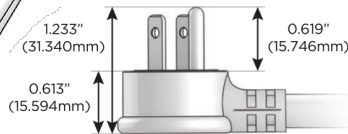

Plug:

Supplied with Low Profile Flat 45° Angle 120 VAC Plug

Optional Standard Straight 120 VAC Plug

Optional Straight 120 VAC Pass-through Plug

- CLEAN, COMPACT DESIGN
- STREAMLINED
- LOW PROFILE
- SIDE-EXITING CORDS
- PLUG & PLAY
- 6' AC CORD & PLUG (FLAT PLUG STANDARD)
- CUSTOMIZABLE CONFIGURATIONS AND FINISHES
- UL LISTED FOR MOUNTING IN FURNITURE
- 15A

M-POWER-4T

AC POWER & DATA CONNECTIVITY SOLUTION

M-POWER-4T-AEAH-CRATP

Specs:

Modules/Ports:

- A** Tamper Resistant AC Receptacle
- E** USB-A & USB-C (20W)
- H** HDMI

A E H

Distributed by