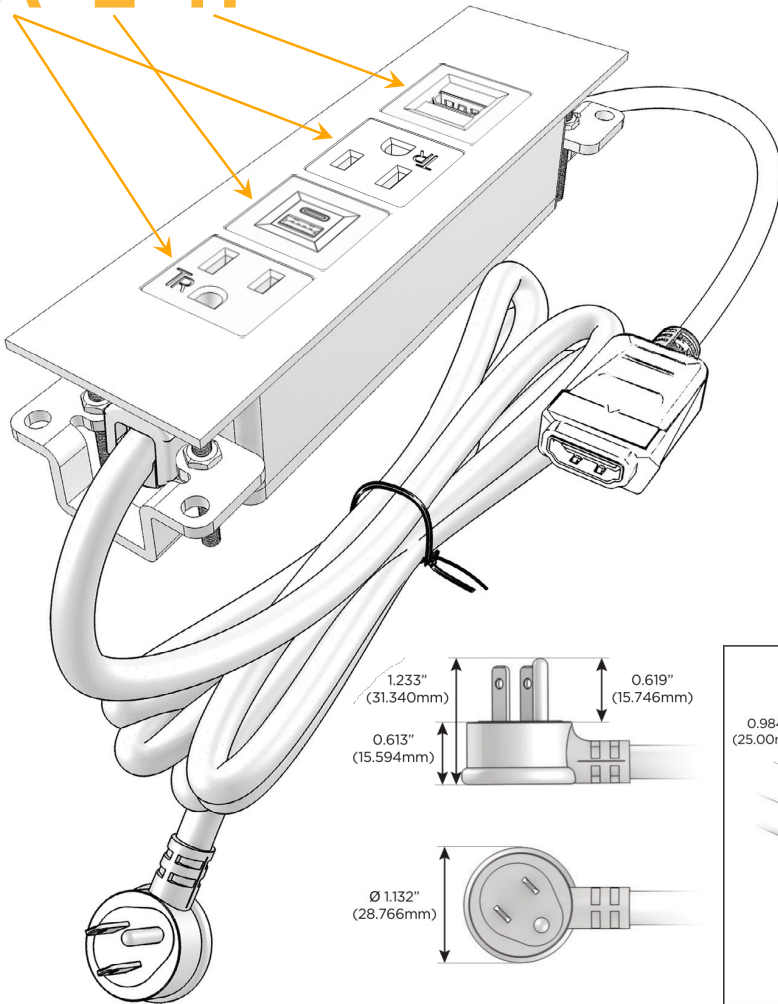

Trim Plate Finish: **CHROME (ABS)**

Custom Finishes Available

M-POWER-4T-AEAH-CRATP

Features:

Module/Port Options:

- A** Tamper Resistant AC Receptacle
- E** USB-A & USB-C (20W)
- M** Double USB-A (Fast Charging Ports - 18W)
- H** HDMI
- 6** CAT 6
- 12** RJ 12
- X** Switched AC
- Y** 3-Way Switch (Low Voltage)
- V** USB-C (45W High Speed Charging Port)
- S** USB-C (25W High Speed Charging Port)
- R** Switched AC (Rocker Switch)
- D** Dimmer Switch

Plug:

Supplied with Low Profile Flat 45° Angle 120 VAC Plug

Optional Standard Straight 120 VAC Plug

Optional Straight 120 VAC Pass-through Plug

- CLEAN, COMPACT DESIGN
- STREAMLINED
- LOW PROFILE
- SIDE-EXITING CORDS
- PLUG & PLAY
- 6' AC CORD & PLUG (FLAT PLUG STANDARD)
- CUSTOMIZABLE CONFIGURATIONS AND FINISHES
- UL LISTED FOR MOUNTING IN FURNITURE
- 15A

M-POWER-4T

AC POWER & DATA CONNECTIVITY SOLUTION

M-POWER-4T-AEAH-CRATP

Specs:

Modules/Ports:

- A** Tamper Resistant AC Receptacle
- E** USB-A & USB-C (20W)
- H** HDMI

A E H

Distributed by