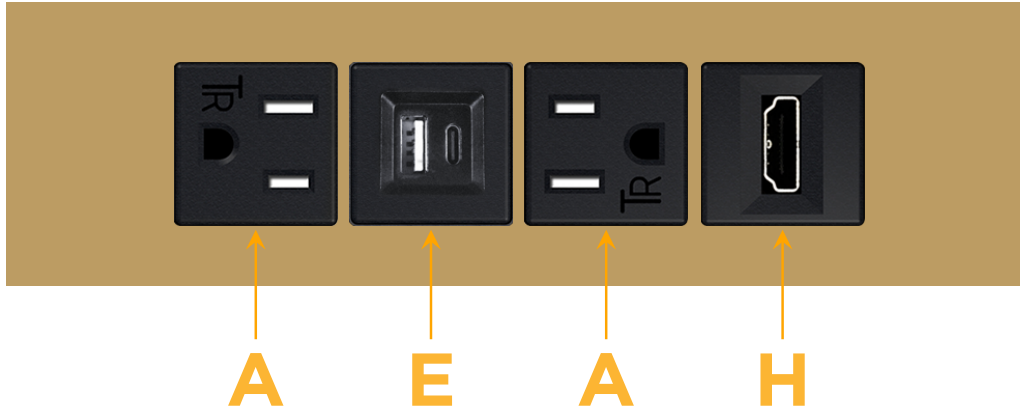

M-POWER-4T

AC POWER & DATA CONNECTIVITY SOLUTION

M-POWER-4T-AEAH-BZATP

Distributed by

Mormax Company, Inc.

8 Westchester Plaza

Elmsford, NY 10523

914-699-0101

sales@mormax.com

mormax.com

Metro Light & Power's line of power & data solutions offers sophisticated design elements combined with greater ease of installation. Streamlined and low-profile, enhanced by side-exiting cords, our outlets advance the industry with their cutting edge look and feel. We believe flexibility is key, and we provide a variety of mounting options, including the ability to mount in limited spaces. Our outlets are available in many finishes and configurations, in addition to a custom color and finish capability for our clients.

Trim Plate Finish: **STANDARD BRONZE (ABS)**

Custom Finishes Available

M-POWER-4T-AEAH-BZATP

Features:

Module/Port Options:

- **A** Tamper Resistant AC Receptacle
- **E** USB-A & USB-C (20W)
- **M** Double USB-A (Fast Charging Ports - 18W)
- **H** HDMI
- **6** CAT 6
- **12** RJ 12
- **X** Switched AC
- **Y** 3-Way Switch (Low Voltage)
- **V** USB-C (45W High Speed Charging Port)
- **S** USB-C (25W High Speed Charging Port)
- **R** Switched AC (Rocker Switch)
- **D** Dimmer Switch

Plug:

Supplied with Low Profile Flat 45° Angle 120 VAC Plug

Optional Standard Straight 120 VAC Plug

Optional Straight 120 VAC Pass-through Plug

- CLEAN, COMPACT DESIGN
- STREAMLINED
- LOW PROFILE
- SIDE-EXITING CORDS
- PLUG & PLAY
- 6' AC CORD & PLUG (FLAT PLUG STANDARD)
- CUSTOMIZABLE CONFIGURATIONS AND FINISHES
- UL LISTED FOR MOUNTING IN FURNITURE
- 15A