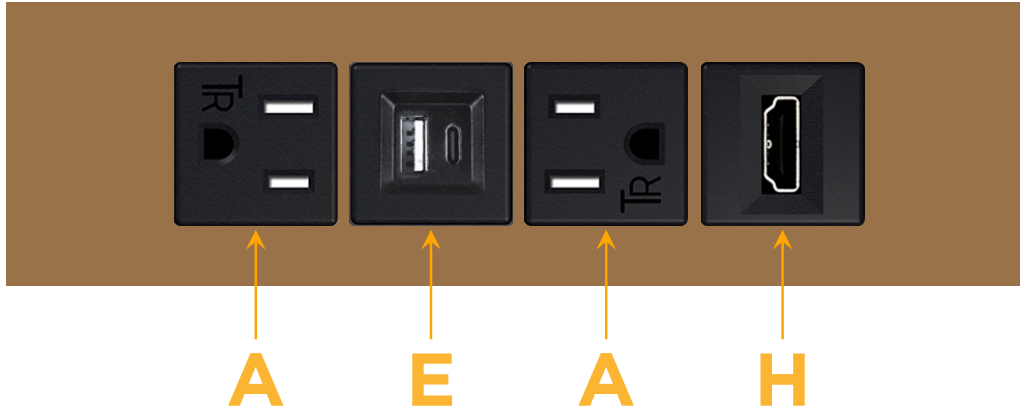

Trim Plate Finish: **ARCHITECTURAL BRONZE (ABS)**

Custom Finishes Available

M-POWER-4T-AEAH-BZ5ATP

Features:

Module/Port Options:

- A** Tamper Resistant AC Receptacle
- E** USB-A & USB-C (20W)
- M** Double USB-A (Fast Charging Ports - 18W)
- H** HDMI
- 6** CAT 6
- 12** RJ 12
- X** Switched AC
- Y** 3-Way Switch (Low Voltage)
- V** USB-C (45W High Speed Charging Port)
- S** USB-C (25W High Speed Charging Port)
- R** Switched AC (Rocker Switch)
- D** Dimmer Switch

Plug:

Supplied with Low Profile Flat 45° Angle 120 VAC Plug

Optional Standard Straight 120 VAC Plug

Optional Straight 120 VAC Pass-through Plug

- CLEAN, COMPACT DESIGN
- STREAMLINED
- LOW PROFILE
- SIDE-EXITING CORDS
- PLUG & PLAY
- 6' AC CORD & PLUG (FLAT PLUG STANDARD)
- CUSTOMIZABLE CONFIGURATIONS AND FINISHES
- UL LISTED FOR MOUNTING IN FURNITURE
- 15A

sales@mormax.com

mormax.com

Specs:

Modules/Ports:

- A** Tamper Resistant AC Receptacle
- E** USB-A & USB-C (20W)
- H** HDMI

A E H