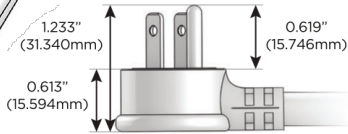

M-POWER-4T

AC POWER & DATA CONNECTIVITY SOLUTION

M-POWER-4T-AEAH-BZ5AATP

Specs:

Modules/Ports:

- A** Tamper Resistant AC Receptacle
- E** USB-A & USB-C (20W)
- H** HDMI

A E H

Distributed by