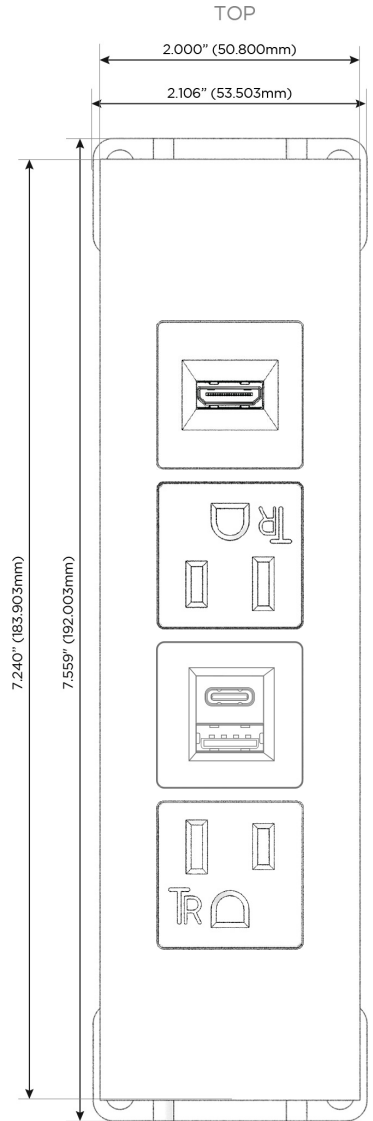

Trim Plate Finish: **ANTIQUED ARCHITECTURAL BRONZE (ABS)**

Custom Finishes Available

M-POWER-4T-AEAH-BZ5AATP

Features:

Module/Port Options:

- A** Tamper Resistant AC Receptacle
- E** USB-A & USB-C (20W)
- M** Double USB-A (Fast Charging Ports - 18W)
- H** HDMI
- 6** CAT 6
- 12** RJ 12
- X** Switched AC
- Y** 3-Way Switch (Low Voltage)
- V** USB-C (45W High Speed Charging Port)
- S** USB-C (25W High Speed Charging Port)
- R** Switched AC (Rocker Switch)
- D** Dimmer Switch

Plug:

Supplied with Low Profile Flat 45° Angle 120 VAC Plug

Optional Standard Straight 120 VAC Plug

Optional Straight 120 VAC Pass-through Plug

- CLEAN, COMPACT DESIGN
- STREAMLINED
- LOW PROFILE
- SIDE-EXITING CORDS
- PLUG & PLAY
- 6' AC CORD & PLUG (FLAT PLUG STANDARD)
- CUSTOMIZABLE CONFIGURATIONS AND FINISHES
- UL LISTED FOR MOUNTING IN FURNITURE
- 15A

M-POWER-4T

AC POWER & DATA CONNECTIVITY SOLUTION

M-POWER-4T-AEAH-BZ5AATP

Specs:

Modules/Ports:

- A** Tamper Resistant AC Receptacle
- E** USB-A & USB-C (20W)
- H** HDMI

A E H

Distributed by