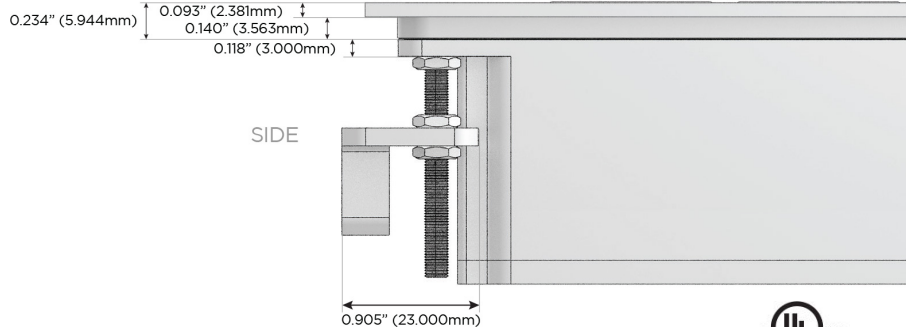

M-POWER-4T

AC POWER & DATA CONNECTIVITY SOLUTION

M-POWER-4T-AEAH-BZ5AATP

Specs:

Modules/Ports:

- A** Tamper Resistant AC Receptacle
- E** USB-A & USB-C (20W)
- H** HDMI

A E H

Distributed by