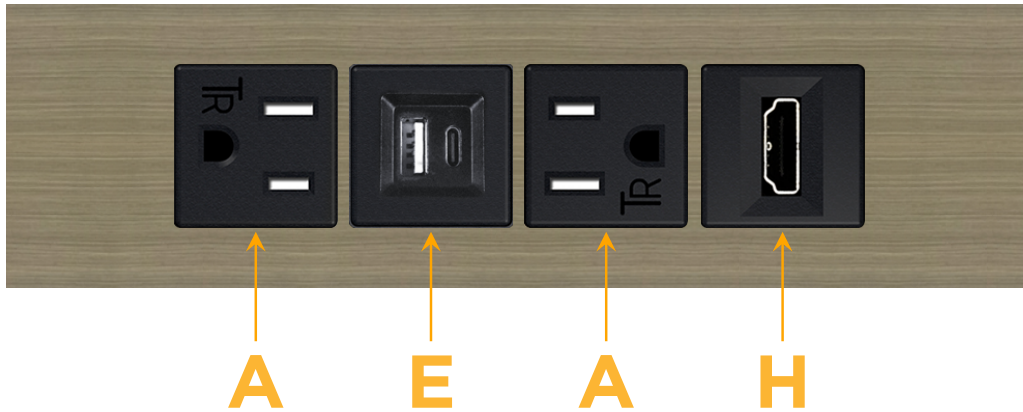

Trim Plate Finish: **ANTIQUED ARCHITECTURAL BRONZE (ABS)**

Custom Finishes Available

M-POWER-4T-AEAH-BZ5AATP

Features:

Module/Port Options:

- A** Tamper Resistant AC Receptacle
- E** USB-A & USB-C (20W)
- M** Double USB-A (Fast Charging Ports - 18W)
- H** HDMI
- 6** CAT 6
- 12** RJ 12
- X** Switched AC
- Y** 3-Way Switch (Low Voltage)
- V** USB-C (45W High Speed Charging Port)
- S** USB-C (25W High Speed Charging Port)
- R** Switched AC (Rocker Switch)
- D** Dimmer Switch

Plug:

Supplied with Low Profile Flat 45° Angle 120 VAC Plug

Optional Standard Straight 120 VAC Plug

Optional Straight 120 VAC Pass-through Plug

- CLEAN, COMPACT DESIGN
- STREAMLINED
- LOW PROFILE
- SIDE-EXITING CORDS
- PLUG & PLAY
- 6' AC CORD & PLUG (FLAT PLUG STANDARD)
- CUSTOMIZABLE CONFIGURATIONS AND FINISHES
- UL LISTED FOR MOUNTING IN FURNITURE
- 15A

M-POWER-4T

AC POWER & DATA CONNECTIVITY SOLUTION

M-POWER-4T-AEAH-BZ5AATP

Specs:

Modules/Ports:

- A** Tamper Resistant AC Receptacle
- E** USB-A & USB-C (20W)
- H** HDMI

A E H

Distributed by