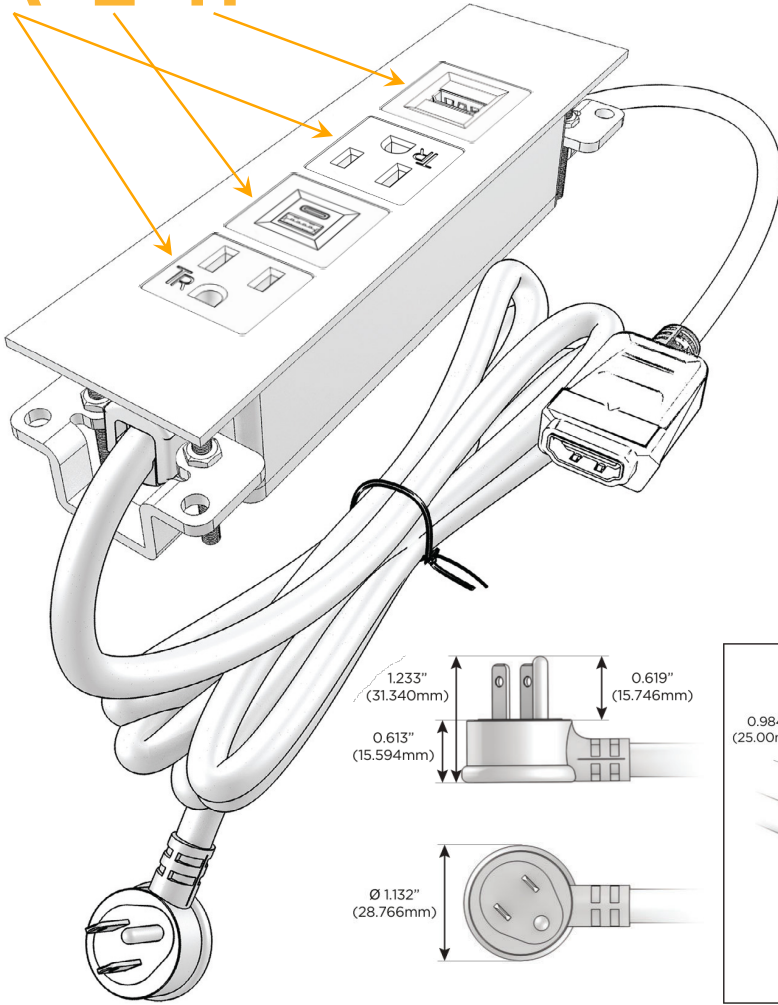

Trim Plate Finish: **ANTIQUED ARCHITECTURAL BRONZE (ABS)**

Custom Finishes Available

M-POWER-4T-AEAH-BZ5AATP

Features:

Module/Port Options:

- A** Tamper Resistant AC Receptacle
- E** USB-A & USB-C (20W)
- M** Double USB-A (Fast Charging Ports - 18W)
- H** HDMI
- 6** CAT 6
- 12** RJ 12
- X** Switched AC
- Y** 3-Way Switch (Low Voltage)
- V** USB-C (45W High Speed Charging Port)
- S** USB-C (25W High Speed Charging Port)
- R** Switched AC (Rocker Switch)
- D** Dimmer Switch

Plug:

Supplied with Low Profile Flat 45° Angle 120 VAC Plug

Optional Standard Straight 120 VAC Plug

Optional Straight 120 VAC Pass-through Plug

- CLEAN, COMPACT DESIGN
- STREAMLINED
- LOW PROFILE
- SIDE-EXITING CORDS
- PLUG & PLAY
- 6' AC CORD & PLUG (FLAT PLUG STANDARD)
- CUSTOMIZABLE CONFIGURATIONS AND FINISHES
- UL LISTED FOR MOUNTING IN FURNITURE
- 15A

M-POWER-4T

AC POWER & DATA CONNECTIVITY SOLUTION

M-POWER-4T-AEAH-BZ5AATP

Specs:

Modules/Ports:

- A** Tamper Resistant AC Receptacle
- E** USB-A & USB-C (20W)
- H** HDMI

A E H

Distributed by