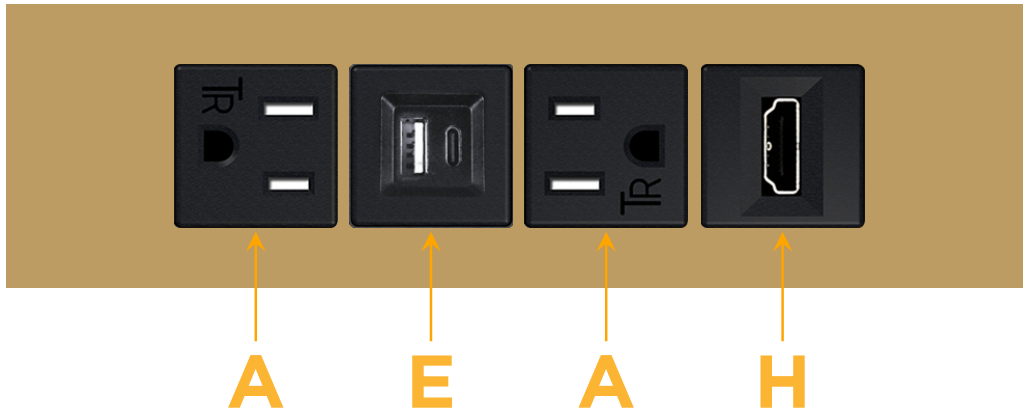

Trim Plate Finish: **BRASS (ABS)**

Custom Finishes Available

M-POWER-4T-AEAH-BRATP

Features:

Module/Port Options:

- A** Tamper Resistant AC Receptacle
- E** USB-A & USB-C (20W)
- M** Double USB-A (Fast Charging Ports - 18W)
- H** HDMI
- 6** CAT 6
- 12** RJ 12
- X** Switched AC
- Y** 3-Way Switch (Low Voltage)
- V** USB-C (45W High Speed Charging Port)
- S** USB-C (25W High Speed Charging Port)
- R** Switched AC (Rocker Switch)
- D** Dimmer Switch

Plug:

Supplied with Low Profile Flat 45° Angle 120 VAC Plug

Optional Standard Straight 120 VAC Plug

Optional Straight 120 VAC Pass-through Plug

- CLEAN, COMPACT DESIGN
- STREAMLINED
- LOW PROFILE
- SIDE-EXITING CORDS
- PLUG & PLAY
- 6' AC CORD & PLUG (FLAT PLUG STANDARD)
- CUSTOMIZABLE CONFIGURATIONS AND FINISHES
- UL LISTED FOR MOUNTING IN FURNITURE
- 15A

sales@mormax.com

mormax.com

Specs:

Modules/Ports:

- A** Tamper Resistant AC Receptacle
- E** USB-A & USB-C (20W)
- H** HDMI

A E H