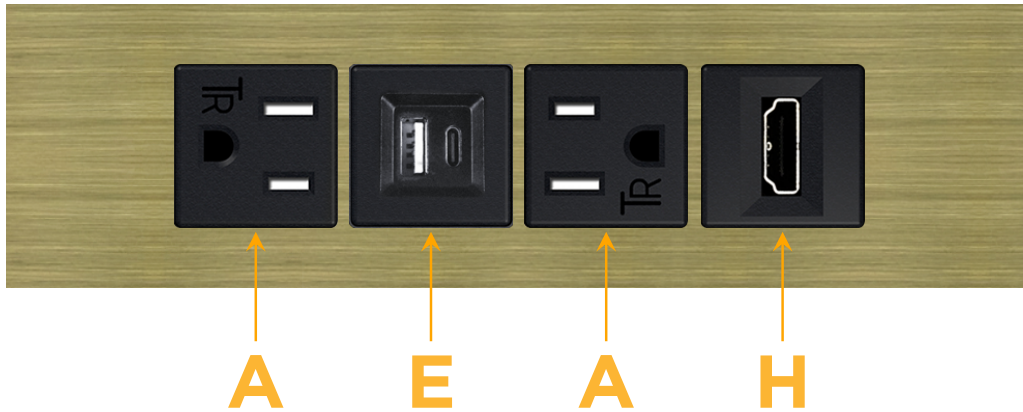

Trim Plate Finish: **BRASS ANTIQUED (ABS)**

Custom Finishes Available

M-POWER-4T-AEAH-BRAATP

Features:

Module/Port Options:

- A** Tamper Resistant AC Receptacle
- E** USB-A & USB-C (20W)
- M** Double USB-A (Fast Charging Ports - 18W)
- H** HDMI
- 6** CAT 6
- 12** RJ 12
- X** Switched AC
- Y** 3-Way Switch (Low Voltage)
- V** USB-C (45W High Speed Charging Port)
- S** USB-C (25W High Speed Charging Port)
- R** Switched AC (Rocker Switch)
- D** Dimmer Switch

Plug:

Supplied with Low Profile Flat 45° Angle 120 VAC Plug

Optional Standard Straight 120 VAC Plug

Optional Straight 120 VAC Pass-through Plug

- CLEAN, COMPACT DESIGN
- STREAMLINED
- LOW PROFILE
- SIDE-EXITING CORDS
- PLUG & PLAY
- 6' AC CORD & PLUG (FLAT PLUG STANDARD)
- CUSTOMIZABLE CONFIGURATIONS AND FINISHES
- UL LISTED FOR MOUNTING IN FURNITURE
- 15A

sales@mormax.com

mormax.com

Specs:

Modules/Ports:

- A** Tamper Resistant AC Receptacle
- E** USB-A & USB-C (20W)
- H** HDMI

A E H