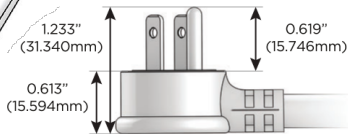

#### Plug:

Supplied with Low Profile Flat 45° Angle 120 VAC Plug

Optional Standard Straight 120 VAC Plug

Optional Straight 120 VAC Pass-through Plug

- CLEAN, COMPACT DESIGN
- STREAMLINED
- LOW PROFILE
- SIDE-EXITING CORDS
- PLUG & PLAY
- 6' AC CORD & PLUG (FLAT PLUG STANDARD)
- CUSTOMIZABLE CONFIGURATIONS AND FINISHES
- UL LISTED FOR MOUNTING IN FURNITURE
- 15A

# M-POWER-4T

AC POWER & DATA CONNECTIVITY SOLUTION

M-POWER-4T-AEAH-APATP

Specs:

**Modules/Ports:**

- A** Tamper Resistant AC Receptacle
- E** USB-A & USB-C (20W)
- H** HDMI

**A E H**

Distributed by