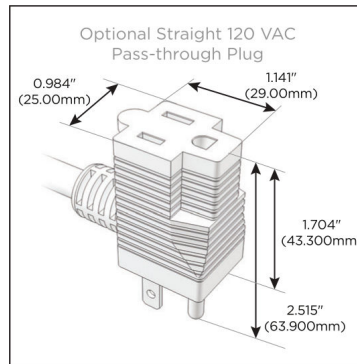

#### Module/Port Options:

- A** Tamper Resistant AC Receptacle
- E** USB-A & USB-C (20W)
- M** Double USB-A (Fast Charging Ports - 18W)
- H** HDMI
- 6** CAT 6
- 12** RJ 12
- X** Switched AC
- Y** 3-Way Switch (Low Voltage)
- V** USB-C (45W High Speed Charging Port)
- S** USB-C (25W High Speed Charging Port)
- R** Switched AC (Rocker Switch)
- D** Dimmer Switch

#### Plug:

Supplied with Low Profile Flat 45° Angle 120 VAC Plug

Optional Standard Straight 120 VAC Plug

Optional Straight 120 VAC Pass-through Plug

- CLEAN, COMPACT DESIGN
- STREAMLINED
- LOW PROFILE
- SIDE-EXITING CORDS
- PLUG & PLAY
- 6' AC CORD & PLUG (FLAT PLUG STANDARD)
- CUSTOMIZABLE CONFIGURATIONS AND FINISHES
- UL LISTED FOR MOUNTING IN FURNITURE
- 15A

# M-POWER-4T

AC POWER & DATA CONNECTIVITY SOLUTION

M-POWER-4T-AEAH-APATP

Specs:

**Modules/Ports:**

- A** Tamper Resistant AC Receptacle
- E** USB-A & USB-C (20W)
- H** HDMI

**A E H**

Distributed by