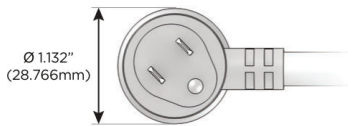

#### Plug:

Supplied with Low Profile Flat 45° Angle 120 VAC Plug

Optional Standard Straight 120 VAC Plug

Optional Straight 120 VAC Pass-through Plug

- CLEAN, COMPACT DESIGN
- STREAMLINED
- LOW PROFILE
- SIDE-EXITING CORDS
- PLUG & PLAY
- 6' AC CORD & PLUG (FLAT PLUG STANDARD)
- CUSTOMIZABLE CONFIGURATIONS AND FINISHES
- UL LISTED FOR MOUNTING IN FURNITURE
- 15A

# M-POWER-4T

AC POWER & DATA CONNECTIVITY SOLUTION

M-POWER-4T-AEAH-APATP

Specs:

**Modules/Ports:**

- A** Tamper Resistant AC Receptacle
- E** USB-A & USB-C (20W)
- H** HDMI

**A E H**

Distributed by