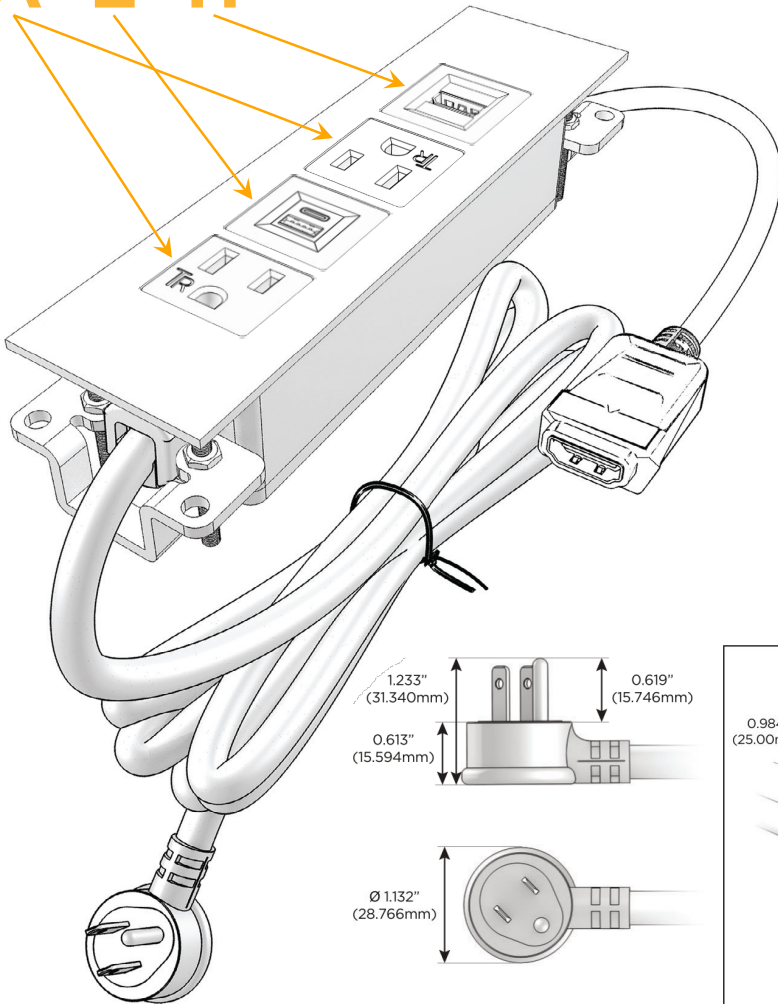

#### Module/Port Options:

- A** Tamper Resistant AC Receptacle
- E** USB-A & USB-C (20W)
- M** Double USB-A (Fast Charging Ports - 18W)
- H** HDMI
- 6** CAT 6
- 12** RJ 12
- X** Switched AC
- Y** 3-Way Switch (Low Voltage)
- V** USB-C (45W High Speed Charging Port)
- S** USB-C (25W High Speed Charging Port)
- R** Switched AC (Rocker Switch)
- D** Dimmer Switch

#### Plug:

Supplied with Low Profile Flat 45° Angle 120 VAC Plug

Optional Standard Straight 120 VAC Plug

Optional Straight 120 VAC Pass-through Plug

- CLEAN, COMPACT DESIGN
- STREAMLINED
- LOW PROFILE
- SIDE-EXITING CORDS
- PLUG & PLAY
- 6' AC CORD & PLUG (FLAT PLUG STANDARD)
- CUSTOMIZABLE CONFIGURATIONS AND FINISHES
- UL LISTED FOR MOUNTING IN FURNITURE
- 15A

# M-POWER-4T

AC POWER & DATA CONNECTIVITY SOLUTION

M-POWER-4T-AEAH-APATP

Specs:

**Modules/Ports:**

- A** Tamper Resistant AC Receptacle
- E** USB-A & USB-C (20W)
- H** HDMI

**A E H**

Distributed by