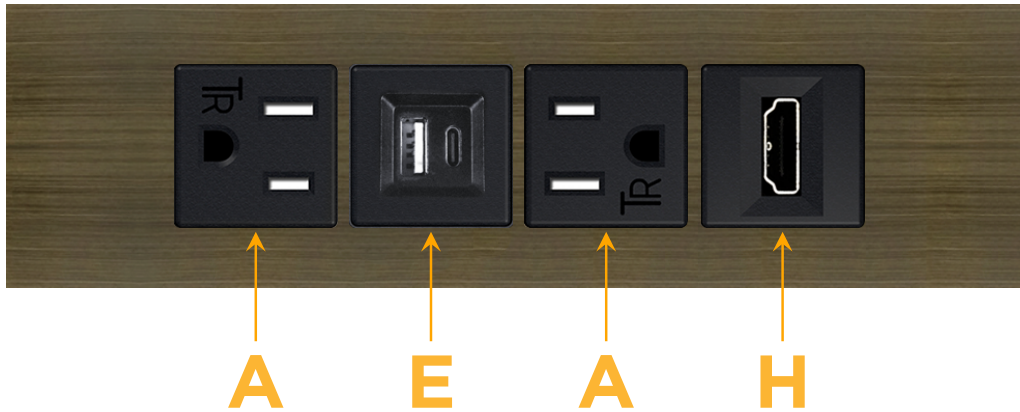

M-POWER-4T

AC POWER & DATA CONNECTIVITY SOLUTION

M-POWER-4T-AEAH-APATP

Distributed by

Mormax Company, Inc.

8 Westchester Plaza

Elmsford, NY 10523

914-699-0101

sales@mormax.com

mormax.com

Metro Light & Power's line of power & data solutions offers sophisticated design elements combined with greater ease of installation. Streamlined and low-profile, enhanced by side-exiting cords, our outlets advance the industry with their cutting edge look and feel. We believe flexibility is key, and we provide a variety of mounting options, including the ability to mount in limited spaces. Our outlets are available in many finishes and configurations, in addition to a custom color and finish capability for our clients.

Trim Plate Finish: **SPECIAL ANTIQUE BRONZE (ABS)**

Custom Finishes Available

M-POWER-4T-AEAH-APATP

Features:

Module/Port Options:

- **A** Tamper Resistant AC Receptacle
- **E** USB-A & USB-C (20W)
- **M** Double USB-A (Fast Charging Ports - 18W)
- **H** HDMI
- **6** CAT 6
- **12** RJ 12
- **X** Switched AC
- **Y** 3-Way Switch (Low Voltage)
- **V** USB-C (45W High Speed Charging Port)
- **S** USB-C (25W High Speed Charging Port)
- **R** Switched AC (Rocker Switch)
- **D** Dimmer Switch

Plug:

Supplied with Low Profile Flat 45° Angle 120 VAC Plug

Optional Standard Straight 120 VAC Plug

Optional Straight 120 VAC Pass-through Plug

- CLEAN, COMPACT DESIGN
- STREAMLINED
- LOW PROFILE
- SIDE-EXITING CORDS
- PLUG & PLAY
- 6' AC CORD & PLUG (FLAT PLUG STANDARD)
- CUSTOMIZABLE CONFIGURATIONS AND FINISHES
- UL LISTED FOR MOUNTING IN FURNITURE
- 15A