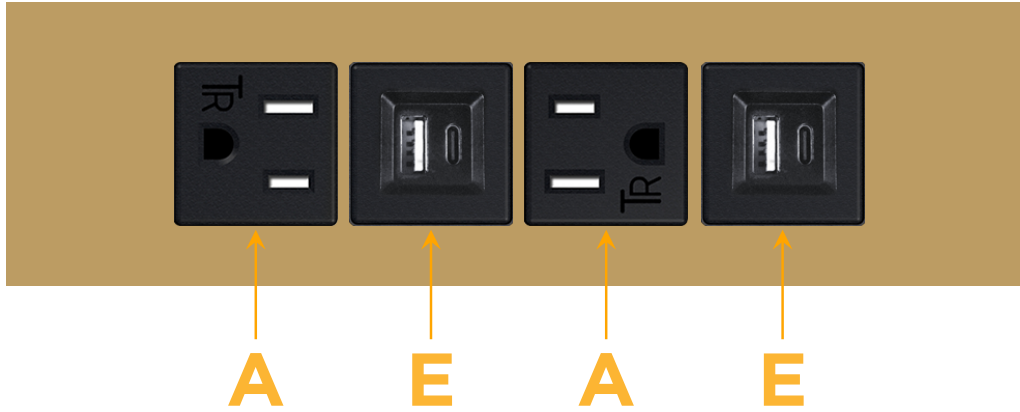

M-POWER-4T

AC POWER & DATA CONNECTIVITY SOLUTION

M-POWER-4T-AEAE-BZATP

Distributed by

Mormax Company, Inc.

8 Westchester Plaza

Elmsford, NY 10523

914-699-0101

sales@mormax.com

mormax.com

Metro Light & Power's line of power & data solutions offers sophisticated design elements combined with greater ease of installation. Streamlined and low-profile, enhanced by side-exiting cords, our outlets advance the industry with their cutting edge look and feel. We believe flexibility is key, and we provide a variety of mounting options, including the ability to mount in limited spaces. Our outlets are available in many finishes and configurations, in addition to a custom color and finish capability for our clients.

Trim Plate Finish: **STANDARD BRONZE (ABS)**

Custom Finishes Available

M-POWER-4T-AEAE-BZATP

Features:

Module/Port Options:

- **A** Tamper Resistant AC Receptacle
- **E** USB-A & USB-C (20W)
- **M** Double USB-A (Fast Charging Ports - 18W)
- **H** HDMI
- **6** CAT 6
- **12** RJ 12
- **X** Switched AC
- **Y** 3-Way Switch (Low Voltage)
- **V** USB-C (45W High Speed Charging Port)
- **S** USB-C (25W High Speed Charging Port)
- **R** Switched AC (Rocker Switch)
- **D** Dimmer Switch

Plug:

Supplied with Low Profile Flat 45° Angle 120 VAC Plug

Optional Standard Straight 120 VAC Plug

Optional Straight 120 VAC Pass-through Plug

- CLEAN, COMPACT DESIGN
- STREAMLINED
- LOW PROFILE
- SIDE-EXITING CORDS
- PLUG & PLAY
- 6' AC CORD & PLUG (FLAT PLUG STANDARD)
- CUSTOMIZABLE CONFIGURATIONS AND FINISHES
- UL LISTED FOR MOUNTING IN FURNITURE
- 15A